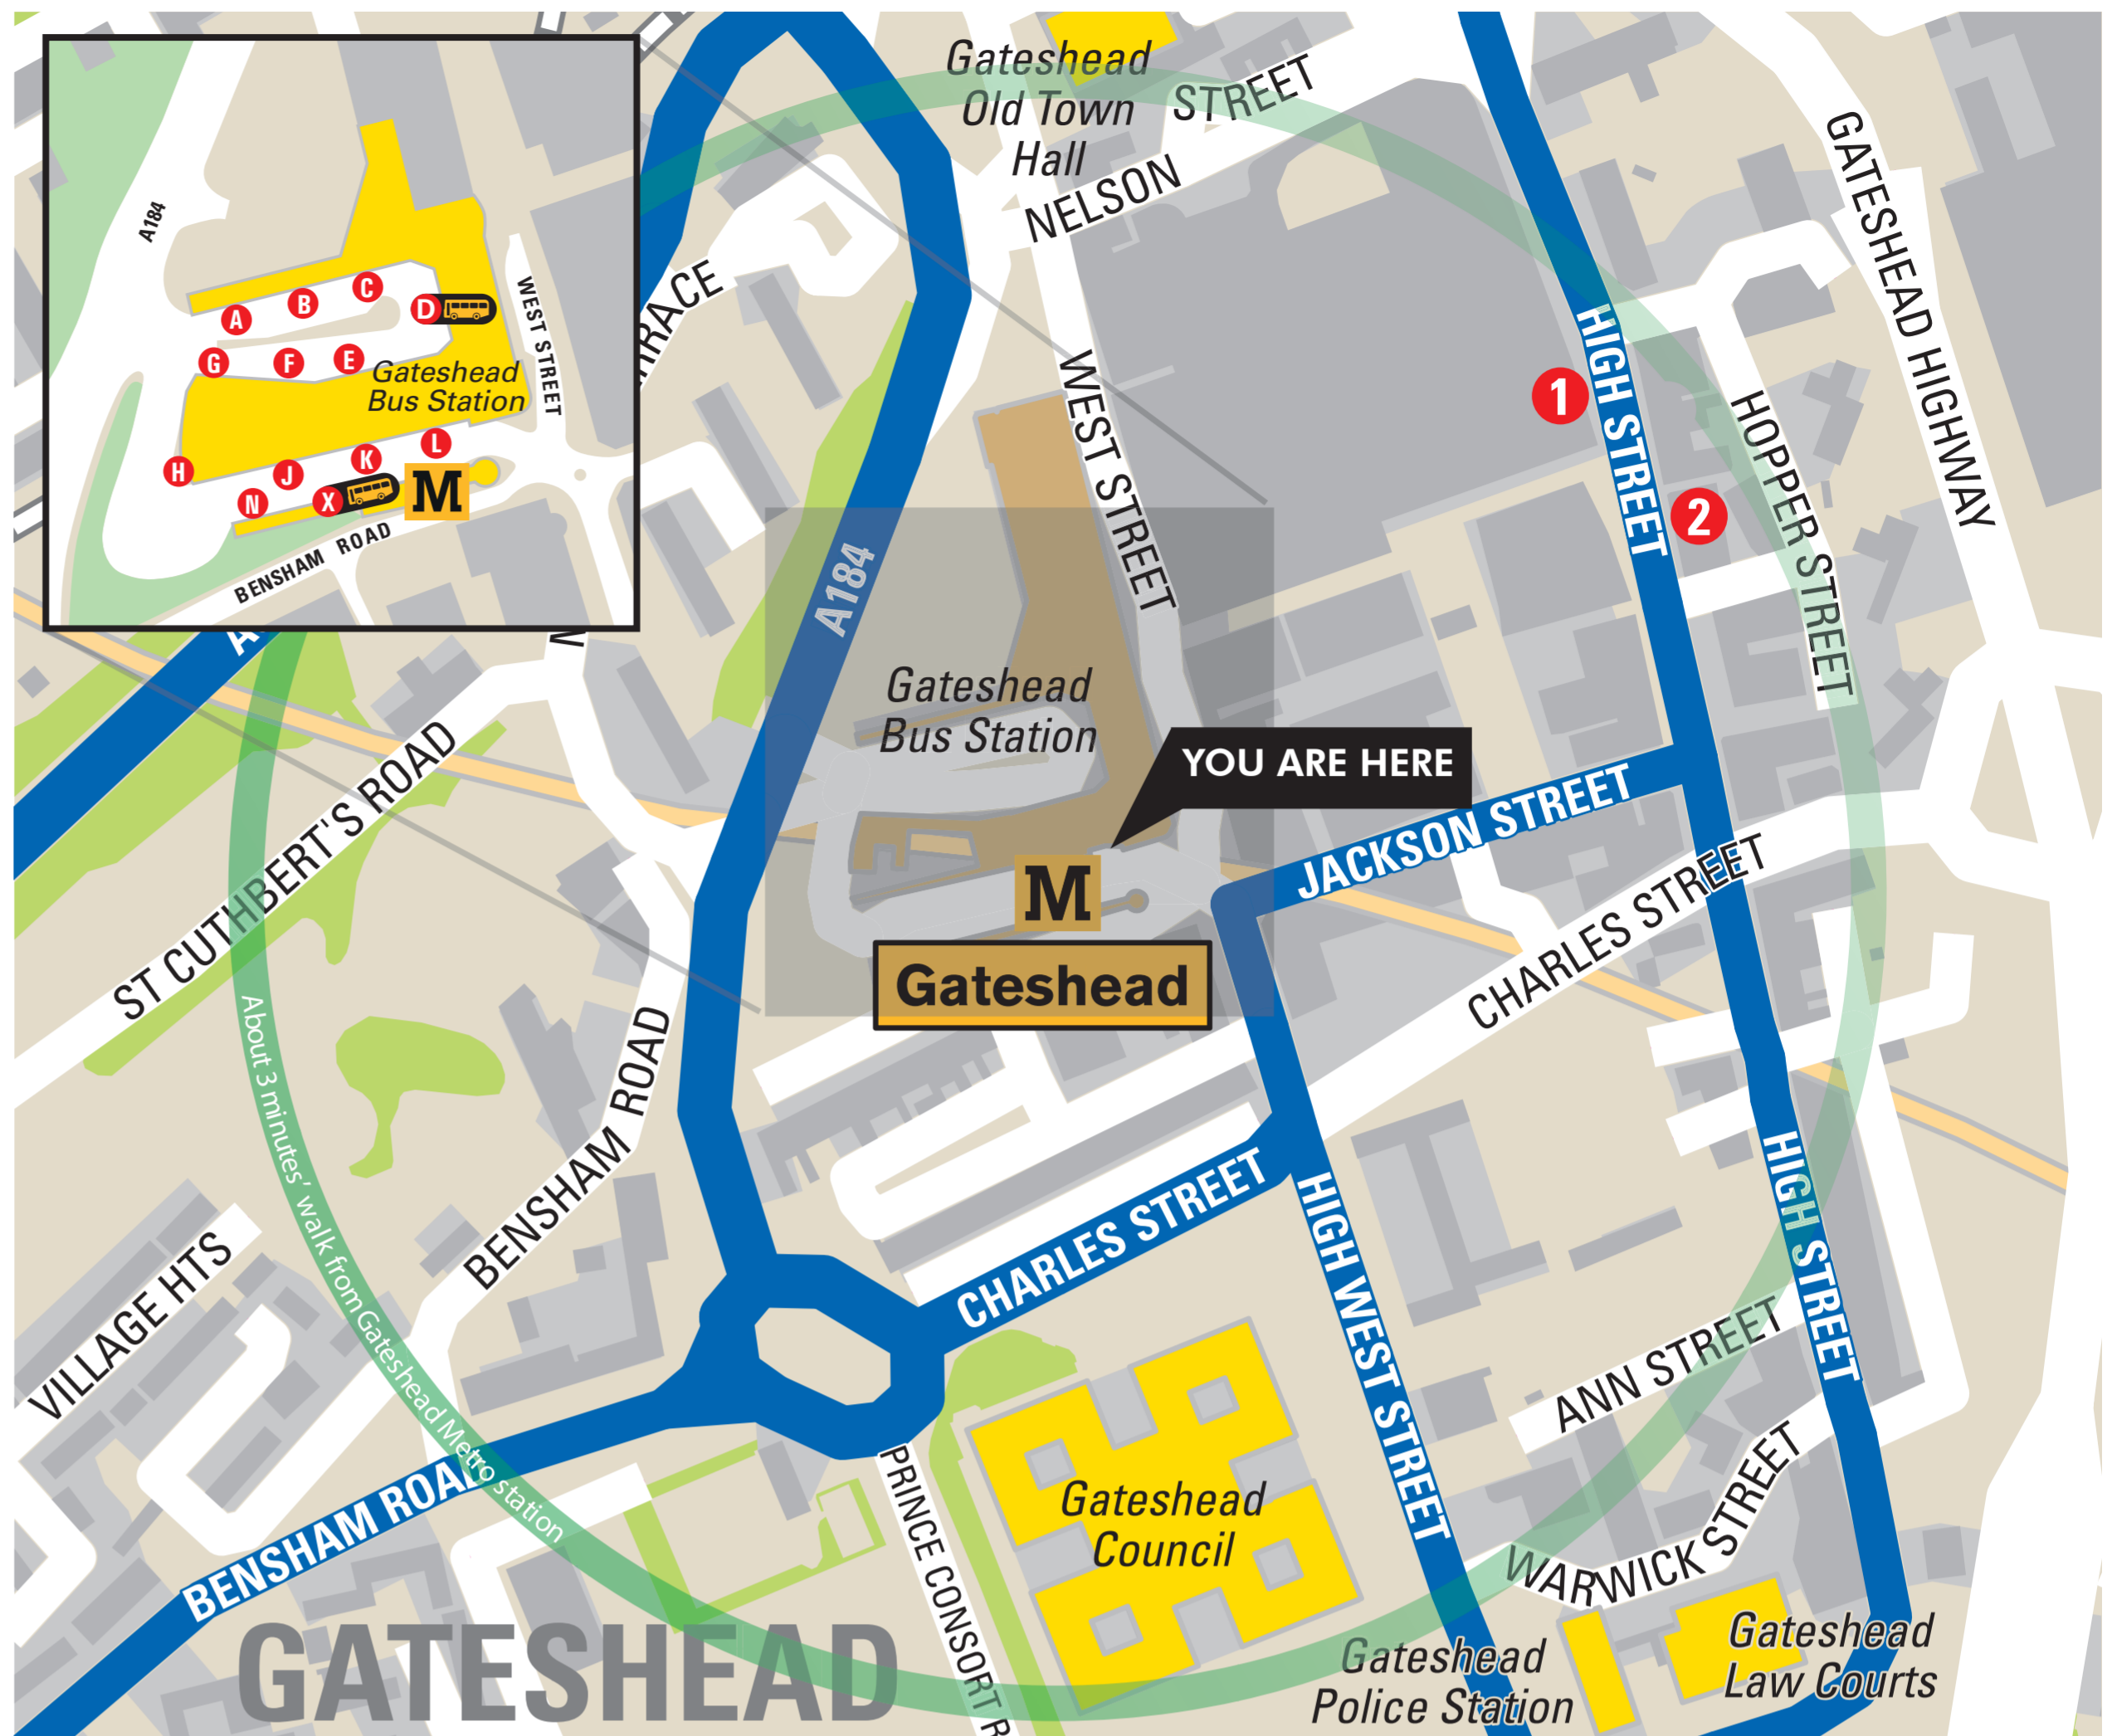

Map key

-  Bus route
-  Bus stop (destinations listed below)
-  Metro replacement bus
-  Metro line

Metro replacement bus

Towards Newcastle 

Towards South Shields and Sunderland 

A replacement bus service is sometimes used when there are unexpected delays to the Metro service.

Replacement bus service stops are usually at or close to Metro stations and are shown on the map.

For more information use the station Help Point or contact a member of the Customer Services Team.

Destination of buses from Gateshead Metro station

- Notes:
- M** Metro Station Interchange
 -  Main Bus Interchange
 -  Rail Interchange
 - H** Hospital
 - * One journey only
 - ** Two journeys only
 - # Evening and Sunday only
 - *** Evening only
 - + Sunday only