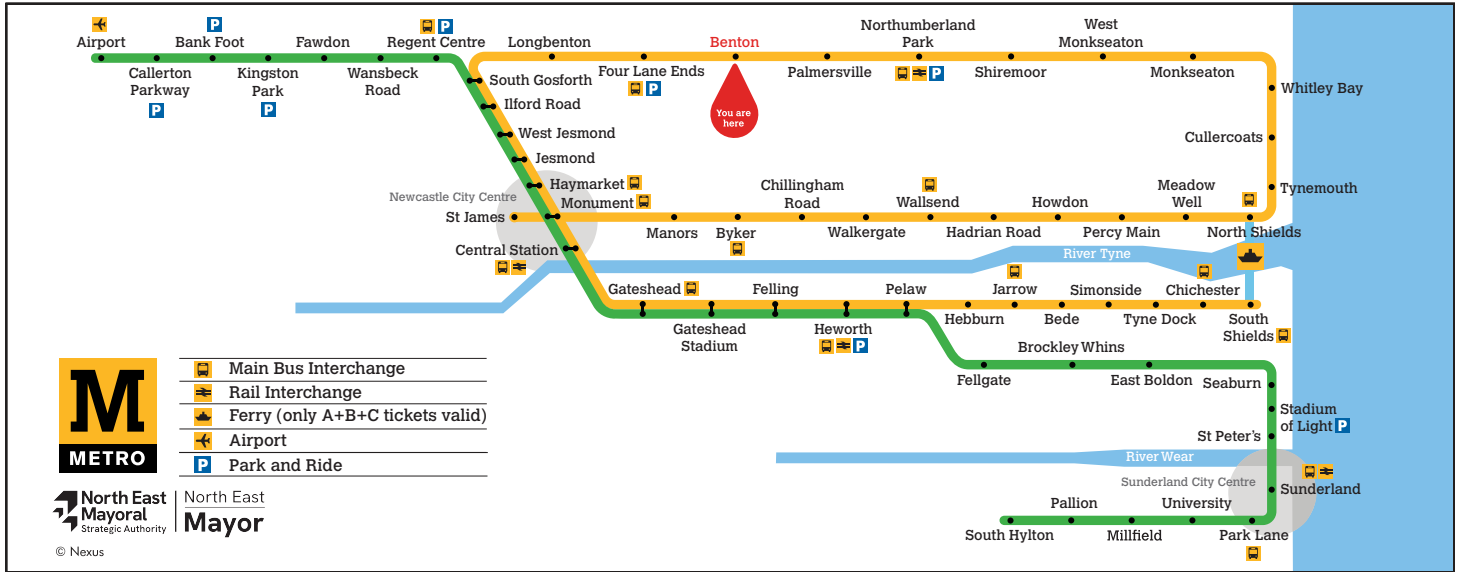

### Trains towards South Shields

### Trains towards St James via Whitley Bay

- Main Bus Interchange
- Rail Interchange
- Ferry (only A+B+C tickets valid)
- Airport
- Park and Ride

North East  
Mayoral  
Strategic Authority

© Nexus

## Towards St James via Whitley Bay

These timetables will change on public holidays.

### Towards St James via Whitley Bay

Daytime Monday to Saturday

**Every 12 minutes**

Evenings and Sundays  
**Every 15 minutes**

Monday to Friday				Saturday				Sunday				
Hour Minutes				Hour Minutes				Hour Minutes				
05	11	30	Nexus	05	25	40	55	05	10	40		
06	04	16	28	06	10	25	40	06	10	40		
07	04	16	28	07	10	25	40	07	10	40		
08	04	16	28	08	10	25	40	08	10	40		
09	04	16	28	09	10	25	40	09	10	40	55	
10	04	16	28	10	11	21	28	10	10	25	40	55
11	04	16	28	11	04	16	28	11	10	25	40	55
12	04	16	28	12	04	16	28	12	10	25	40	55
13	04	16	28	13	04	16	28	13	10	25	40	55
14	04	16	28	14	04	16	28	14	10	25	40	55
15	04	16	28	15	04	16	28	15	10	25	40	55
16	04	16	28	16	04	16	28	16	10	25	40	55
17	04	16	28	17	04	16	28	17	10	25	40	55
18	04	16	28	18	04	16	28	18	10	25	40	55
19	10	25	40	19	10	25	40	19	10	25	40	55
20	10	25	40	20	10	25	40	20	10	25	40	55
21	10	25	40	21	10	25	40	21	10	25	40	55
22	10	25	40	22	10	25	40	22	10	25	40	55
23	10	25 <sup>a</sup>	40 <sup>a</sup>	23	10	25 <sup>a</sup>	40 <sup>a</sup>	23	10	25 <sup>a</sup>	40 <sup>a</sup>	55 <sup>b</sup>