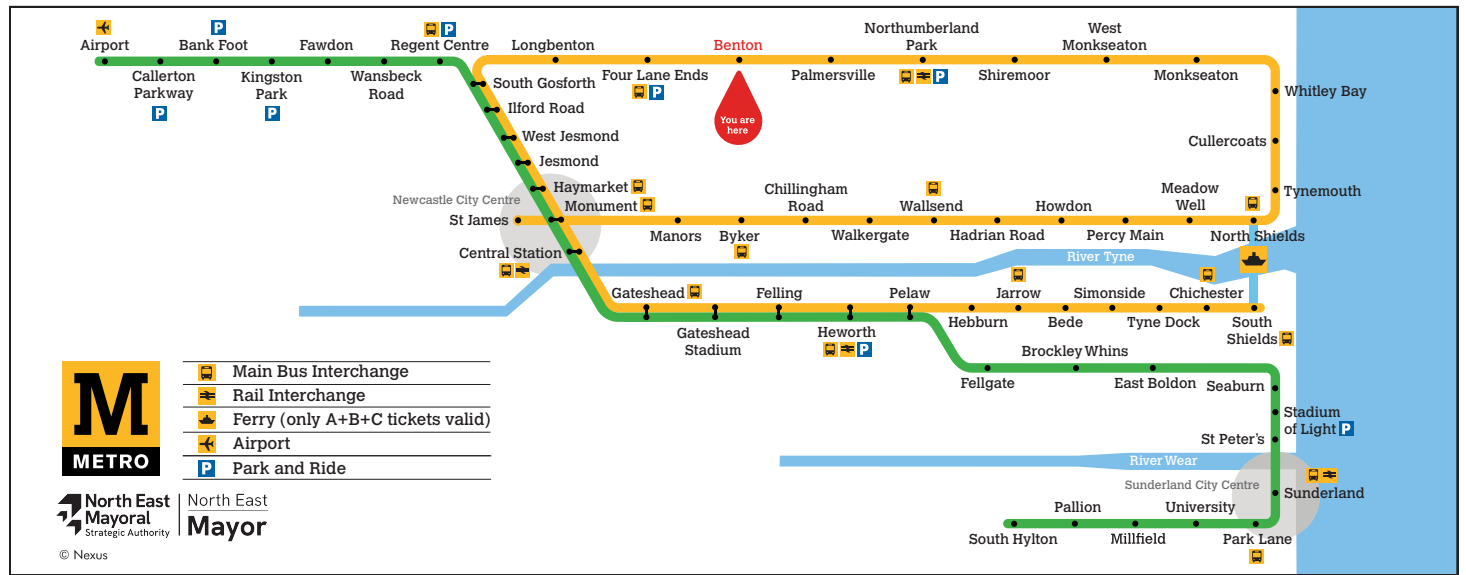

<sup>a</sup> Terminates at Longbenton  
<sup>b</sup> Terminates at Pelaw

These timetables will change on public holidays.

**Towards South Shields**

Daytime Monday to Saturday  
**Every 12 minutes**

Evenings and Sundays  
**Every 15 minutes**

### Trains towards St James via Whitley Bay

- Main Bus Interchange
- Rail Interchange
- Ferry (only A+B+C tickets valid)
- Airport
- Park and Ride

North East  
Mayoral  
Strategic Authority

© Nexus

## Towards St James via Whitley Bay

These timetables will change on public holidays.

### Towards St James via Whitley Bay

Daytime Monday to Saturday

**Every 12 minutes**

Evenings and Sundays  
**Every 15 minutes**

Monday to Friday				Saturday				Sunday				
Hour Minutes				Hour Minutes				Hour Minutes				
05	11	30	Nexus	05	25	40	55	05	10	40		
06	04	16	28	06	10	25	40	06	10	40		
07	04	16	28	07	10	25	40	07	10	40		
08	04	16	28	08	10	25	40	08	10	40		
09	04	16	28	09	10	25	40	09	10	40	55	
10	04	16	28	10	11	21	28	10	10	25	40	55
11	04	16	28	11	04	16	28	11	10	25	40	55
12	04	16	28	12	04	16	28	12	10	25	40	55
13	04	16	28	13	04	16	28	13	10	25	40	55
14	04	16	28	14	04	16	28	14	10	25	40	55
15	04	16	28	15	04	16	28	15	10	25	40	55
16	04	16	28	16	04	16	28	16	10	25	40	55
17	04	16	28	17	04	16	28	17	10	25	40	55
18	04	16	28	18	04	16	28	18	10	25	40	55
19	10	25	40	19	10	25	40	19	10	25	40	55
20	10	25	40	20	10	25	40	20	10	25	40	55
21	10	25	40	21	10	25	40	21	10	25	40	55
22	10	25	40	22	10	25	40	22	10	25	40	55
23	10	25 <sup>a</sup>	40 <sup>a</sup>	23	10	25 <sup>a</sup>	40 <sup>a</sup>	23	10	25 <sup>a</sup>	40 <sup>a</sup>	55 <sup>b</sup>