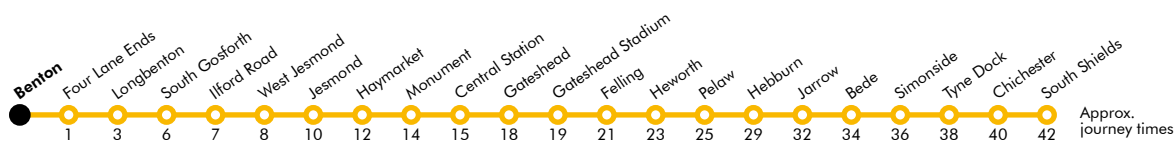

Towards South Shields

Monday to Friday	Saturday	Sunday
05 18 29 54	05 24 54	05 05
06 17 29 41 53	06 19 39 54	06 39
07 05 17 29 41 53	07 09 24 39 54	07 09 39
08 05 17 29 41 53	08 09 24 39 53	08 09 39
09 05 17 29 41 53	09 05 17 29 41 53	09 09 39
10 05 17 29 41 53	10 05 17 29 41 53	10 09 39 54
11 05 17 29 41 53	11 05 17 29 41 53	11 09 24 39 54
12 05 17 29 41 53	12 05 17 29 41 53	12 09 24 39 54
13 05 17 29 41 53	13 05 17 29 41 53	13 09 24 39 54
14 05 17 29 41 53	14 05 17 29 41 53	14 09 24 39 54
15 06 17 29 41 53	15 06 17 29 41 53	15 09 24 39 54
16 05 17 29 41 53	16 05 17 29 41 53	16 09 24 39 54
17 05 17 29 41 53	17 05 17 29 41 53	17 09 24 39 54
18 05 13^b 24 39 54	18 05 13^b 24 39 54	18 09 24 39 54
19 09 24 39 54	19 09 24 39 54	19 09 24 39 54
20 09 24 39 54	20 09 24 39 54	20 09 24 39 54
21 09 24 39 54	21 09 24 39 54	21 09 24 39 54
22 09 24 39 54	22 09 24 39 54	22 09 24 39 54
23 09 24^b 39^a 54^a	23 09 24^b 39^a 54^a	23 09 24^b 39^a 54^a
00 09^a 24^a	00 09^a 24^a	00 09^a 24^a

^a Terminates at Longbenton
^b Terminates at Pelaw

These timetables will change on public holidays.

Towards South Shields

Daytime Monday to Saturday
Every 12 minutes

Evenings and Sundays
Every 15 minutes

Get the Pop App for the latest service information and to plan your journey