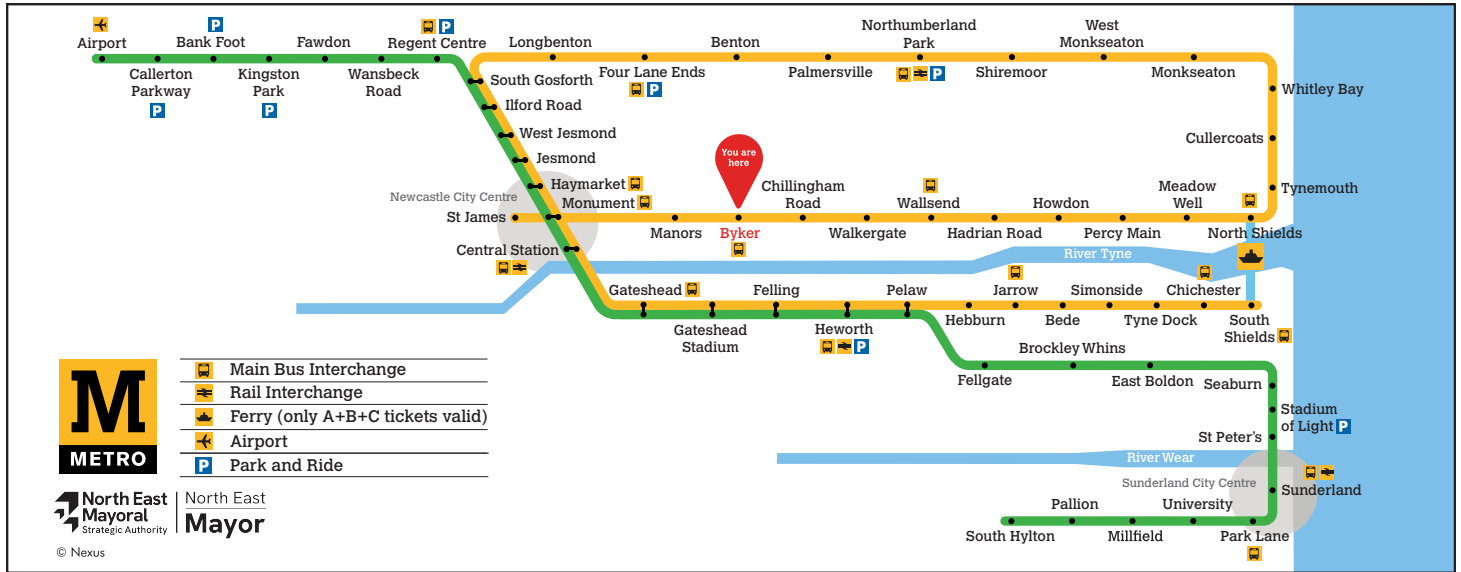

### Trains towards South Shields via Whitley Bay

## Towards South Shields via Whitley Bay

These timetables will change on public holidays.

**Towards South Shields via Whitley Bay**

Daytime Monday to Saturday  
**Every 12 minutes**

Evenings and Sundays  
**Every 15 minutes**

### Trains towards St James

- Main Bus Interchange
- Rail Interchange
- Ferry (only A+B+C tickets valid)
- Airport
- Park and Ride

© Nexus

### Towards St James

Daytime Monday to Saturday  
**Every 12 minutes**

Evenings and Sundays  
**Every 15 minutes**

Get the Pop App for the latest service information and to plan your journey

Displayed May 2026