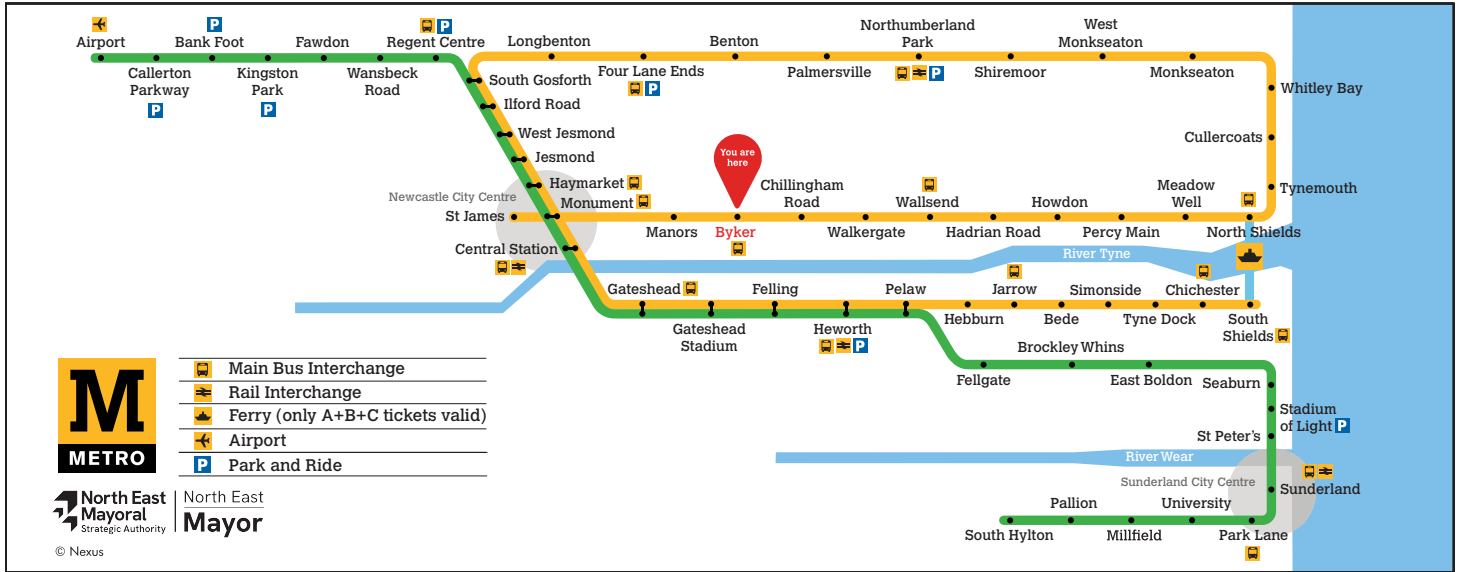

## Towards South Shields via Whitley Bay

These timetables will change on public holidays.

**Towards South Shields via Whitley Bay**

Daytime Monday to Saturday  
**Every 12 minutes**

Evenings and Sundays  
**Every 15 minutes**

<sup>a</sup> Terminates at Longbenton  
<sup>b</sup> Terminates at Pelaw

Get the Pop App for the latest service information and to plan your journey

Displayed May 2026

### Trains towards St James

- Main Bus Interchange
- Rail Interchange
- Ferry (only A+B+C tickets valid)
- Airport
- Park and Ride

© Nexus

### Towards St James

Daytime Monday to Saturday  
**Every 12 minutes**

Evenings and Sundays  
**Every 15 minutes**

Get the Pop App for the latest service information and to plan your journey

Displayed May 2026