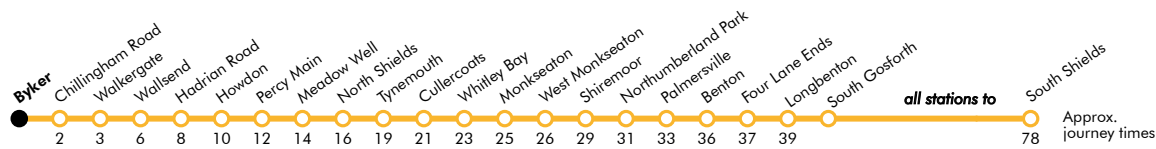

### Trains towards South Shields via Whitley Bay

## Towards South Shields via Whitley Bay

These timetables will change on public holidays.

**Towards South Shields via Whitley Bay**

Daytime Monday to Saturday  
**Every 12 minutes**

Evenings and Sundays  
**Every 15 minutes**

### Trains towards St James

- Main Bus Interchange
- Rail Interchange
- Ferry (only A+B+C tickets valid)
- Airport
- Park and Ride

© Nexus

### Towards St James

Daytime Monday to Saturday  
**Every 12 minutes**

Evenings and Sundays  
**Every 15 minutes**

Get the Pop App for the latest service information and to plan your journey

Displayed May 2026