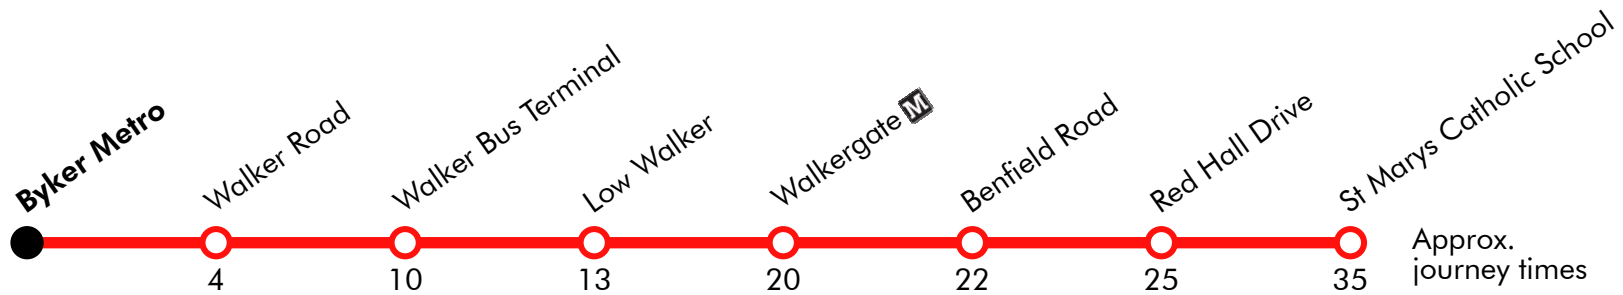

18A

Byker Metro - St. Marys RC Comp

Effective from: 01/09/2025

Stagecoach

Monday to Friday

Byker Metro	0720
Walker Road	0724
Walker Bus Terminal	0730
Low Walker	0733
Walkergate	0740
Benfield Road	0742
Red Hall Drive	0745
St Marys Catholic School	0755

Via: Brinkburn Street, Conyers Road, Dalton Street, Bolam Way, Walker Road, Station Road, Bath Street, Welbeck Road, Scrogg Road, Sutton Street, Benfield Road, Red Hall Drive, Etherstone Avenue, Benton Road, Benton Park Road