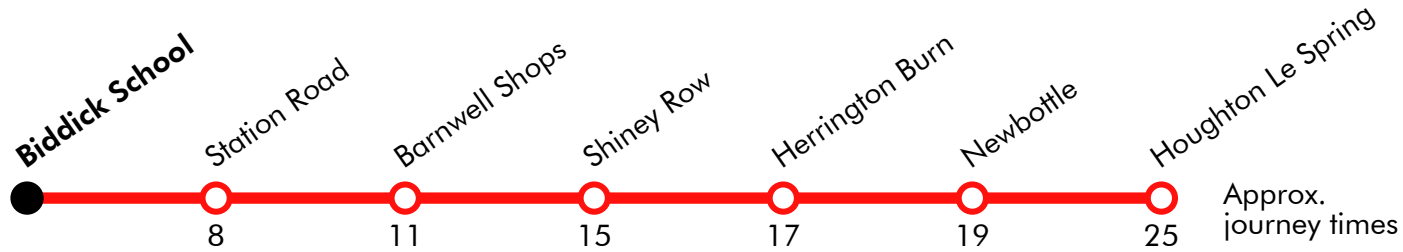

S461

Biddick Academy - Newbottle - Houghton-Le-Spring

Effective from: 04/09/2025

J H Coaches

Monday to Friday

Biddick School	1510
Station Road	1518
Barnwell Shops	1521
Shiney Row	1525
Herrington Burn	1527
Newbottle	1529
Houghton Le Spring	1535

Via: Biddick Lane, Worm Hill Terrace, Bonemill Lane, Station Road, Bonemill Lane, Wensleydale Avenue, Avondale Avenue, Chester Road, Philadelphia Lane, Herrington Burn, Philadelphia Lane, Front Street, Houghton Road, Newbottle Street