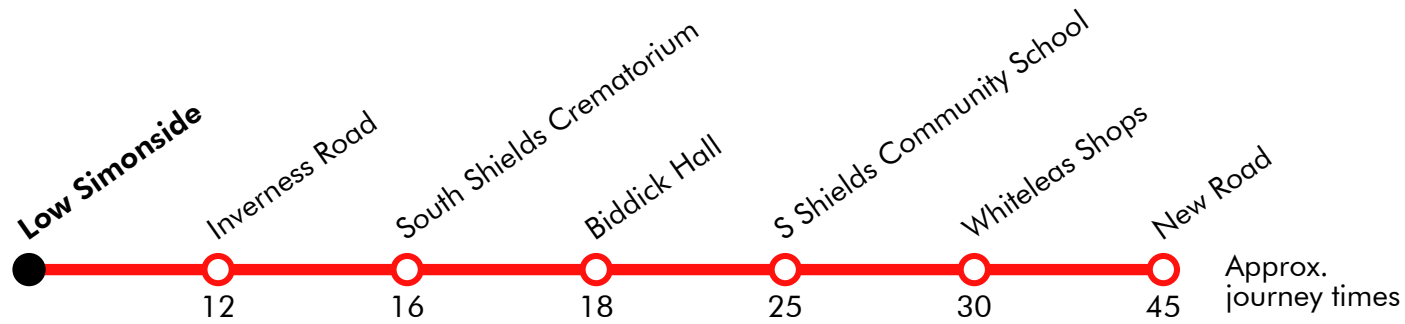

## Monday to Friday

Low Simonside	0725
Inverness Road	0737
South Shields Crematorium	0741
Biddick Hall	0743
S Shields Community School	0750
Whiteleas Shops	0755
New Road	0810

Via: Falmouth Drive, Lynton Avenue, Stanhope Road, Leam Lane, Edinburgh Road, Inverness Road, Perth Avenue, John Reid Road, Sheridan Road, Galsworthy Road, Nevinson Avenue, Whiteleas Way, Galsworthy Road, Benton Road, Boldon Lane, New Road

Via: New Road, Hubert Street, Leam Lane, John Reid Road, Sheridan Road, Galsworthy Road, Nevinson Avenue