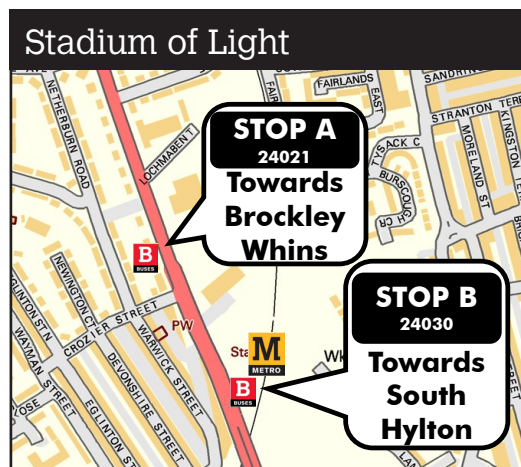

Replacement bus stop locations

No trains will be running between Brockley Whins and South Hylton on Saturday 11 and Sunday 12 July.

Replacement bus service 901 will be running between Brockley Whins and South Hylton.

When using the replacement bus service, take care when crossing roads.