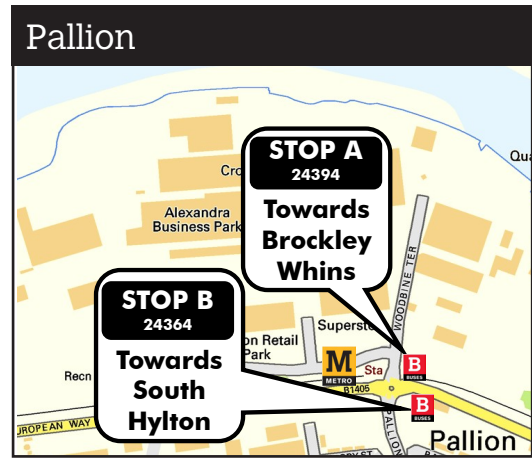

Replacement bus stop locations

No trains will be running between Brockley Whins and South Hylton on Saturday 11 and Sunday 12 July.

Replacement bus service 901 will be running between Brockley Whins and South Hylton.

When using the replacement bus service, take care when crossing roads.