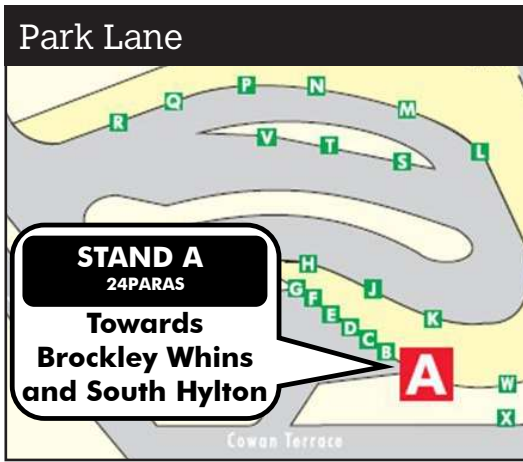

Replacement bus stop locations

No trains will be running between Brockley Whins and South Hylton on Saturday 11 and Sunday 12 July.

Replacement bus service 901 will be running between Brockley Whins and South Hylton.

When using the replacement bus service, take care when crossing roads.