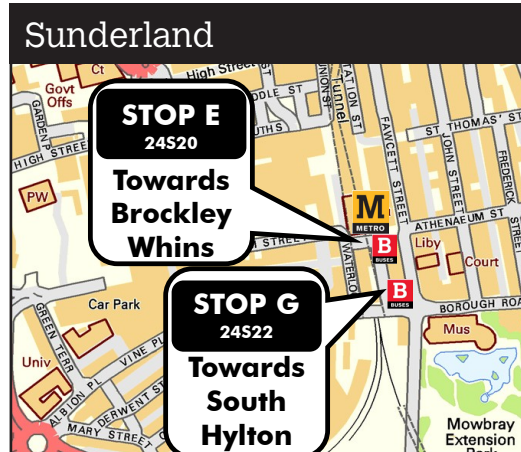

Replacement bus stop locations

No trains will be running between Brockley Whins and South Hylton on Saturday 11 and Sunday 12 July.

Replacement bus service 901 will be running between Brockley Whins and South Hylton.

When using the replacement bus service, take care when crossing roads.