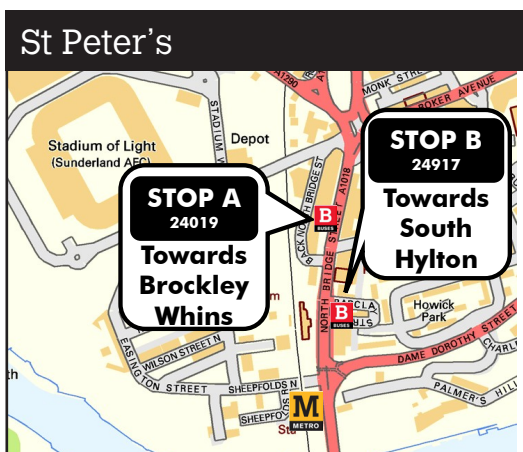

Replacement bus stop locations

No trains will be running between Brockley Whins and South Hylton on Saturday 11 and Sunday 12 July.

Replacement bus service 901 will be running between Brockley Whins and South Hylton.

When using the replacement bus service, take care when crossing roads.