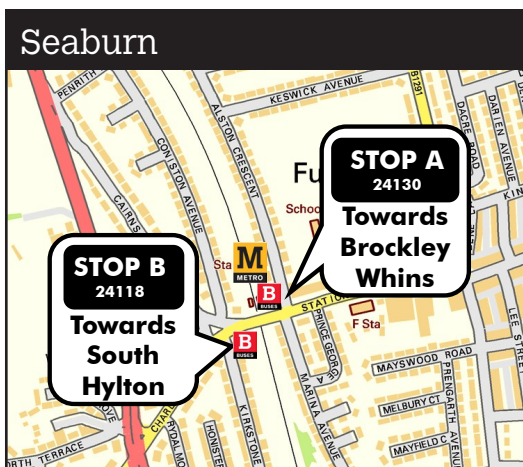

Replacement bus stop locations

No trains will be running between Brockley Whins and South Hylton on Saturday 11 and Sunday 12 July.

Replacement bus service 901 will be running between Brockley Whins and South Hylton.

When using the replacement bus service, take care when crossing roads.