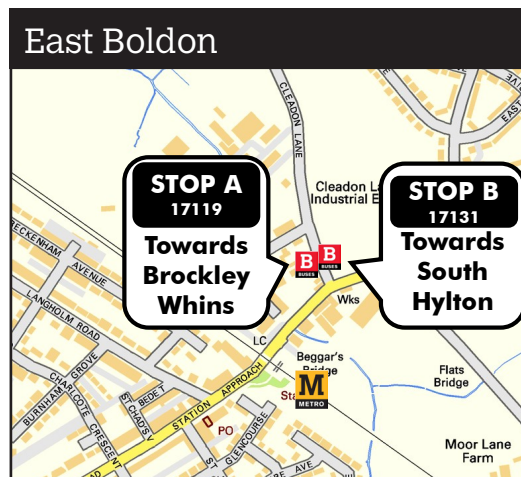

Replacement bus stop locations

No trains will be running between Brockley Whins and South Hylton on Saturday 11 and Sunday 12 July.

Replacement bus service 901 will be running between Brockley Whins and South Hylton.

When using the replacement bus service, take care when crossing roads.