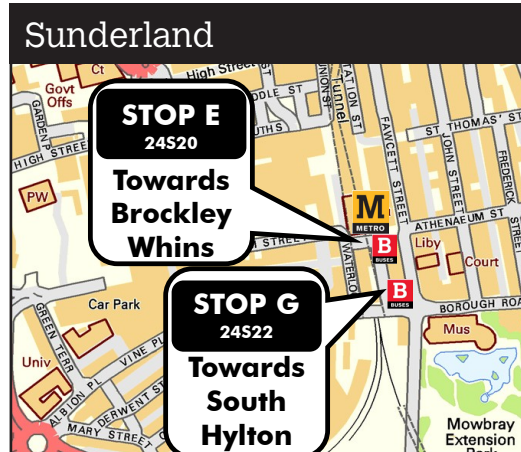

Replacement bus stop locations

No trains will be running between Brockley Whins and South Hylton on Saturday 27 and Sunday 28 June.

Replacement bus service 901 will be running between Brockley Whins and South Hylton.

When using the replacement bus service, take care when crossing roads.