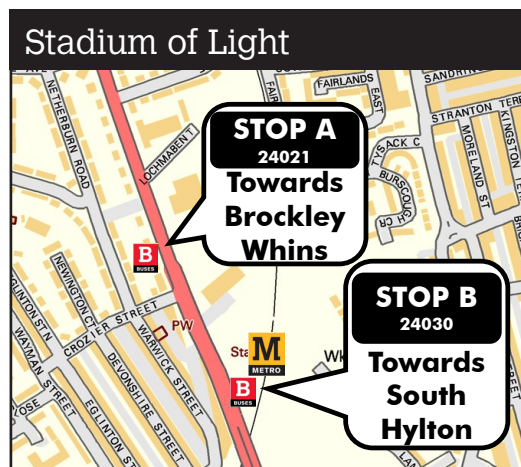

Replacement bus stop locations

No trains will be running between Brockley Whins and South Hylton on Saturday 27 and Sunday 28 June.

Replacement bus service 901 will be running between Brockley Whins and South Hylton.

When using the replacement bus service, take care when crossing roads.