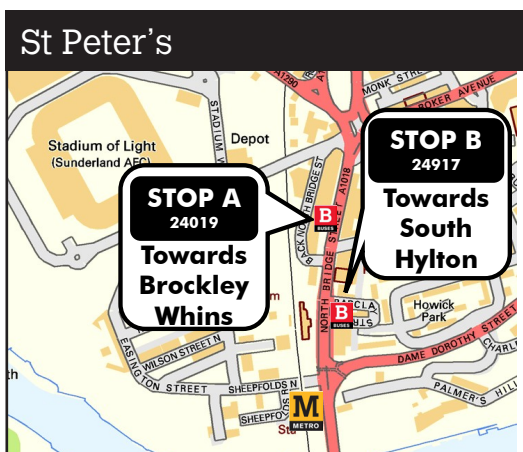

Replacement bus stop locations

No trains will be running between Brockley Whins and South Hylton on Saturday 27 and Sunday 28 June.

Replacement bus service 901 will be running between Brockley Whins and South Hylton.

When using the replacement bus service, take care when crossing roads.