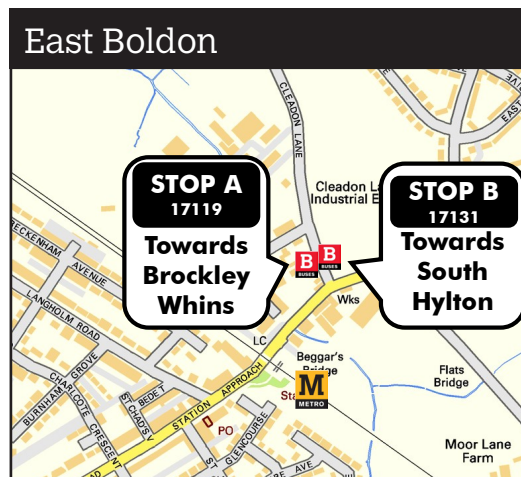

Replacement bus stop locations

No trains will be running between Brockley Whins and South Hylton on Saturday 27 and Sunday 28 June.

Replacement bus service 901 will be running between Brockley Whins and South Hylton.

When using the replacement bus service, take care when crossing roads.