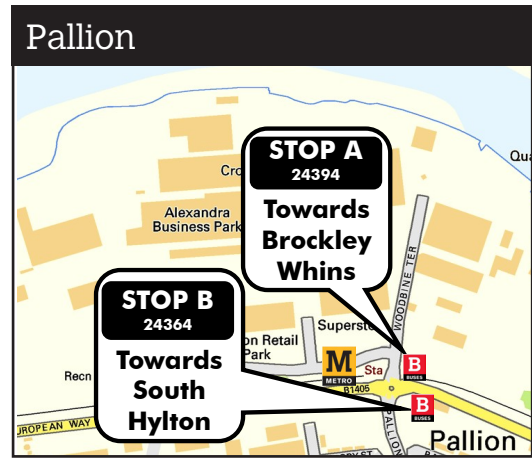

Replacement bus stop locations

No trains will be running between Brockley Whins and South Hylton on Saturday 27 and Sunday 28 June.

Replacement bus service 901 will be running between Brockley Whins and South Hylton.

When using the replacement bus service, take care when crossing roads.