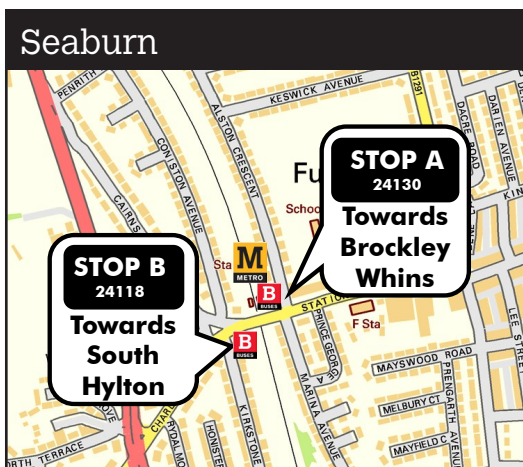

Replacement bus stop locations

No trains will be running between Brockley Whins and South Hylton on Saturday 27 and Sunday 28 June.

Replacement bus service 901 will be running between Brockley Whins and South Hylton.

When using the replacement bus service, take care when crossing roads.