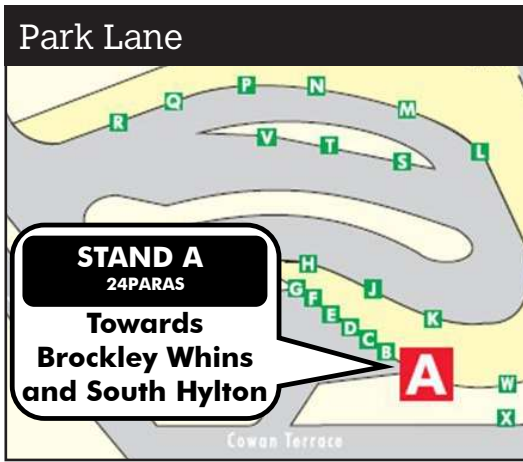

Replacement bus stop locations

No trains will be running between Brockley Whins and South Hylton on Saturday 27 and Sunday 28 June.

Replacement bus service 901 will be running between Brockley Whins and South Hylton.

When using the replacement bus service, take care when crossing roads.