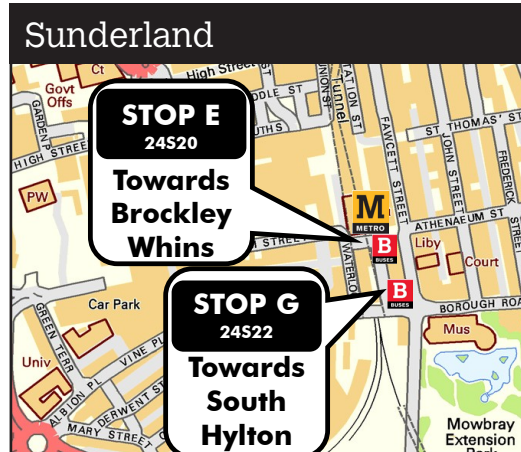

# Replacement bus stop locations

No trains will be running between Brockley Whins and South Hylton on Saturday 4 and Sunday 5 July 2026.

Replacement bus service 901 will be running between Brockley Whins and South Hylton.

When using the replacement bus service, take care when crossing roads.