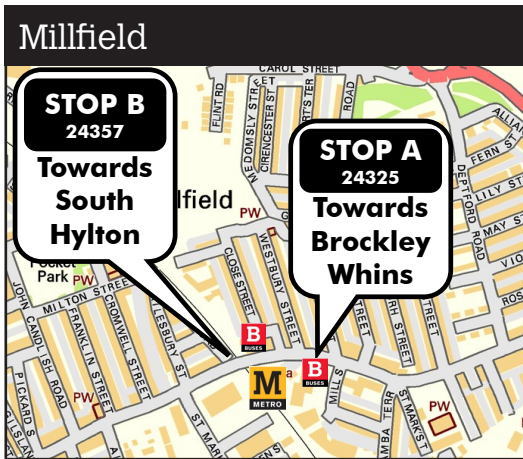

# Replacement bus stop locations

No trains will be running between Brockley Whins and South Hylton on Saturday 4 and Sunday 5 July 2026.

Replacement bus service 901 will be running between Brockley Whins and South Hylton.

When using the replacement bus service, take care when crossing roads.