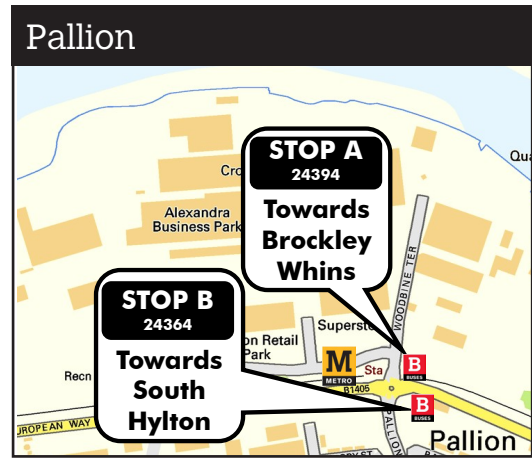

# Replacement bus stop locations

No trains will be running between Brockley Whins and South Hylton on Saturday 4 and Sunday 5 July 2026.

Replacement bus service 901 will be running between Brockley Whins and South Hylton.

When using the replacement bus service, take care when crossing roads.