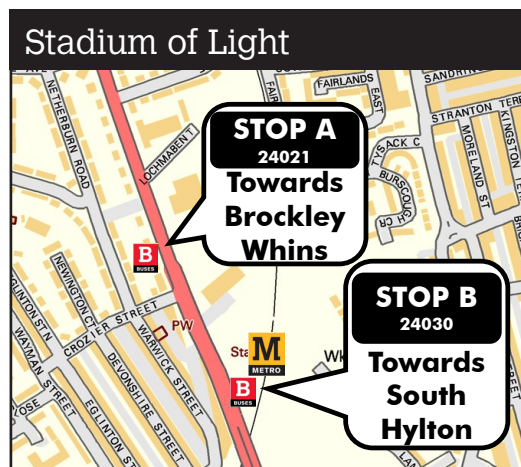

# Replacement bus stop locations

No trains will be running between Brockley Whins and South Hylton on Saturday 4 and Sunday 5 July 2026.

Replacement bus service 901 will be running between Brockley Whins and South Hylton.

When using the replacement bus service, take care when crossing roads.