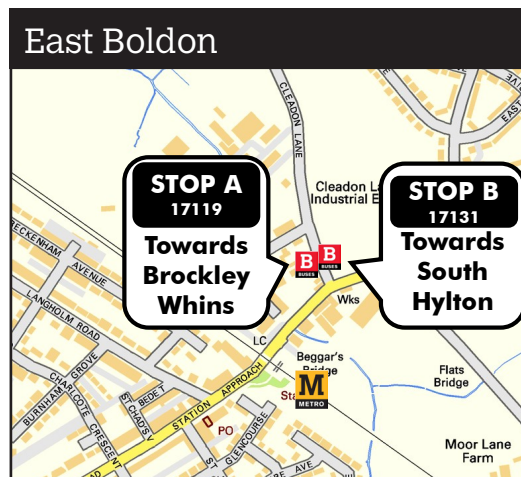

# Replacement bus stop locations

No trains will be running between Brockley Whins and South Hylton on Saturday 4 and Sunday 5 July 2026.

Replacement bus service 901 will be running between Brockley Whins and South Hylton.

When using the replacement bus service, take care when crossing roads.