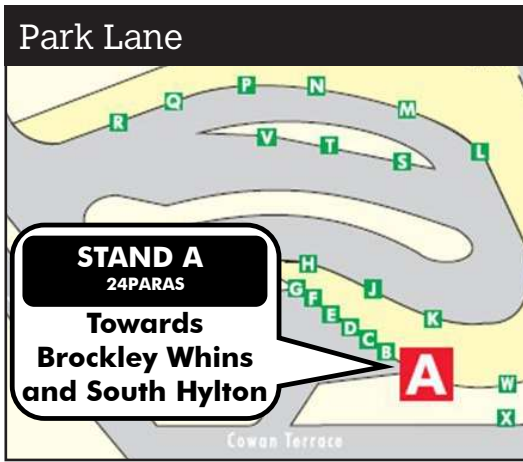

# Replacement bus stop locations

No trains will be running between Brockley Whins and South Hylton on Saturday 4 and Sunday 5 July 2026.

Replacement bus service 901 will be running between Brockley Whins and South Hylton.

When using the replacement bus service, take care when crossing roads.