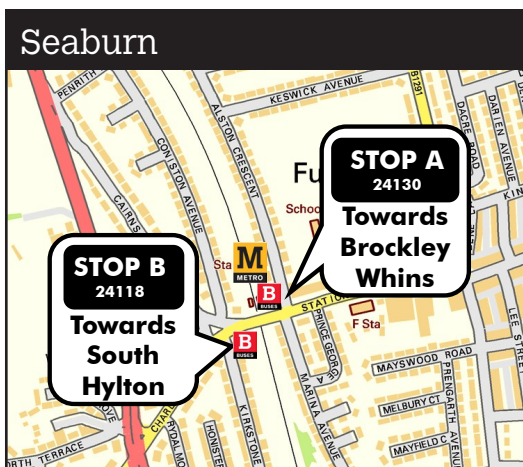

# Replacement bus stop locations

No trains will be running between Brockley Whins and South Hylton on Saturday 4 and Sunday 5 July 2026.

Replacement bus service 901 will be running between Brockley Whins and South Hylton.

When using the replacement bus service, take care when crossing roads.