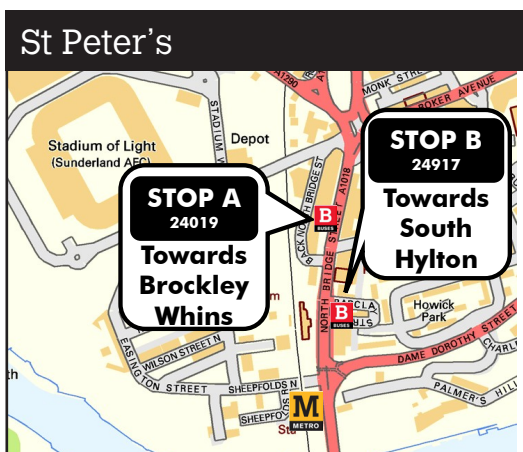

# Replacement bus stop locations

No trains will be running between Brockley Whins and South Hylton on Saturday 4 and Sunday 5 July 2026.

Replacement bus service 901 will be running between Brockley Whins and South Hylton.

When using the replacement bus service, take care when crossing roads.