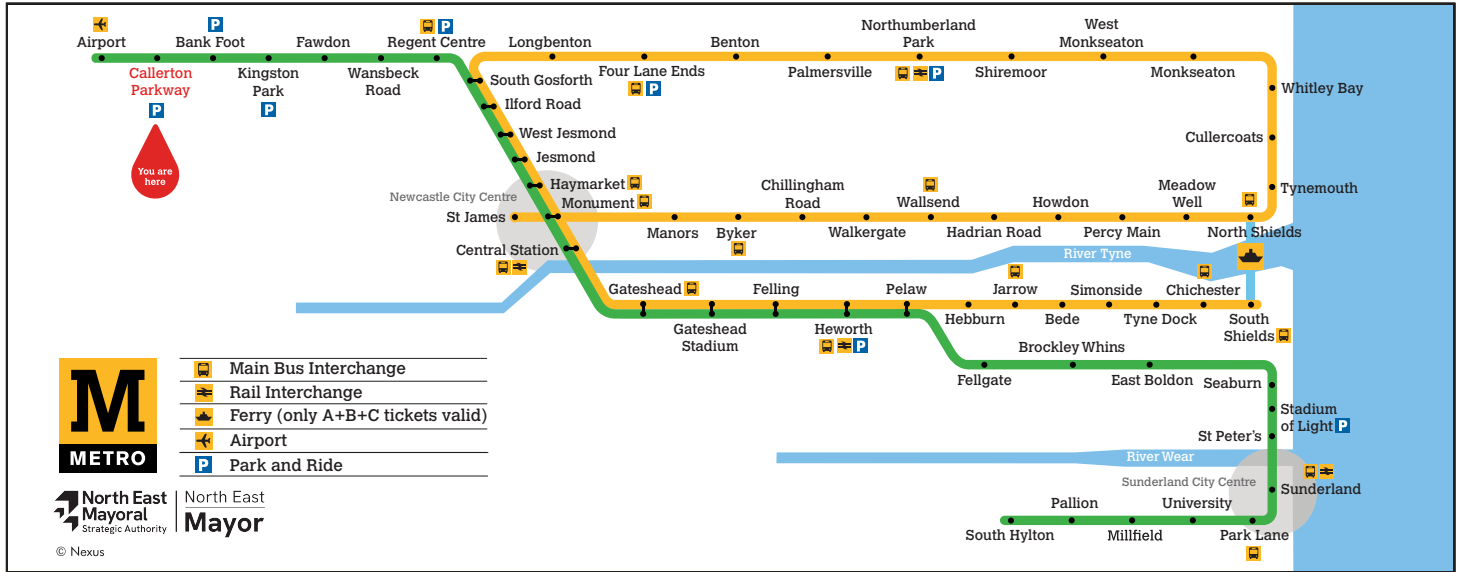

Callerton Parkway

Platform 1

Trains towards South Hylton

- Main Bus Interchange
- Rail Interchange
- Ferry (only A+B+C tickets valid)
- Airport
- Park and Ride

North East
Mayoral
Strategic Authority
North East
Mayor

- ^a Terminates at Regent Centre
- ^b Terminates at Sunderland
- ^c Terminates at Pelaw

These timetables will change on public holidays.

Towards South Hylton

Daytime Monday to Saturday
Every 12 minutes

Evenings and Sundays
Every 15 minutes

Get the Pop App for the latest service information and to plan your journey

Displayed May 2026

Callerton Parkway

Platform 2

Trains towards Airport

Towards Airport

Monday to Friday	Saturday	Sunday
Hour Minutes	Hour Minutes	Hour Minutes
05 27 51	05 30 57	05 06 36
06 16 29 36 43	06 13 29 44 57	07 06 36
07 05 17 29 41 53	07 10 25 40 55	08 06 32 52
08 05 17 30 41 53	08 11 26 40 51 55	09 02 22 32 52
09 05 17 29 41 54	09 11 25 40 55	10 02 25 32 55
10 05 17 29 41 53	10 05 11 28 41 53	11 10 25 40 55
11 05 17 29 41 54	11 05 17 29 41 54	12 10 25 40 55
12 05 17 29 41 53	12 05 17 29 41 53	13 10 25 40 55
13 05 17 29 41 53	13 05 17 29 41 53	14 10 25 40 55
14 05 17 29 41 55	14 05 17 29 41 55	15 10 25 40 55
15 05 18 29 42 53	15 05 18 29 41 53	16 10 25 40 55
16 05 17 29 41 53	16 05 17 29 41 53	17 10 25 40 55
17 05 17 29 41 53	17 05 17 29 41 53	18 10 25 40 55
18 05 17 30 41 55	18 05 17 30 41 55	19 10 25 40 55
19 10 27 40 55	19 10 27 40 55	20 10 25 40 55
20 10 26 40 55	20 10 26 40 55	21 10 25 40 55
21 10 26 40 55	21 10 26 40 55	22 10 25 40 55
22 10 26 40 55	22 10 26 40 55	23 10 25 40 55
23 10 26 40 55	23 10 26 40 55	

These timetables will change on public holidays.

Towards Airport

Daytime Monday to Saturday

Every 12 minutes

Evenings and Sundays

Every 15 minutes

Get the Pop App for the latest service information and to plan your journey