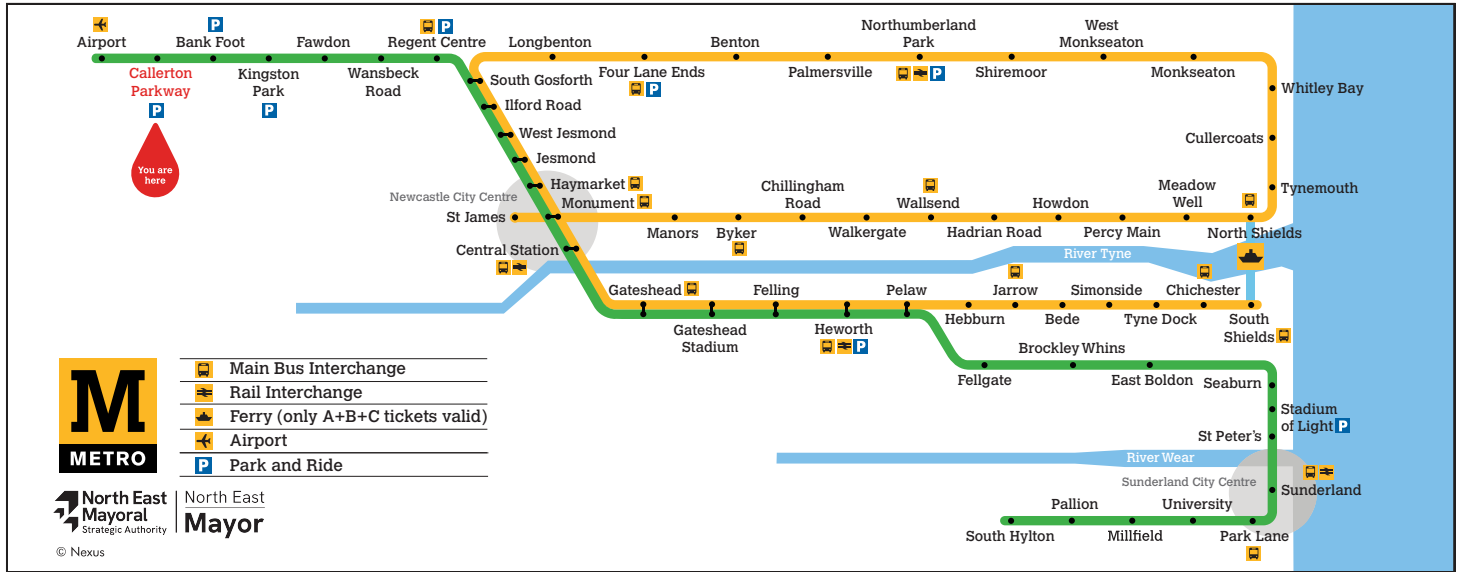

- ^a Terminates at Regent Centre
- ^b Terminates at Sunderland
- ^c Terminates at Pelaw

These timetables will change on public holidays.

Towards South Hylton

Daytime Monday to Saturday
Every 12 minutes

Evenings and Sundays
Every 15 minutes

Get the Pop App for the latest service information and to plan your journey

Displayed May 2026

Callerton Parkway

Platform 2

Trains towards Airport

Towards Airport

Monday to Friday	Saturday	Sunday
Hour Minutes	Hour Minutes	Hour Minutes
05 27 51	05 30 57	05 06 36
06 16 29 36 43	06 13 29 44 57	07 06 36
07 05 17 29 41 53	07 10 25 40 55	08 06 32 52
08 05 17 30 41 53	08 11 26 40 51 55	09 02 22 32 52
09 05 17 29 41 54	09 11 25 40 55	10 02 25 32 55
10 05 17 29 41 53	10 05 11 28 41 53	11 10 25 40 55
11 05 17 29 41 54	11 05 17 29 41 54	12 10 25 40 55
12 05 17 29 41 53	12 05 17 29 41 53	13 10 25 40 55
13 05 17 29 41 53	13 05 17 29 41 53	14 10 25 40 55
14 05 17 29 41 55	14 05 17 29 41 55	15 10 25 40 55
15 05 18 29 42 53	15 05 18 29 41 53	16 10 25 40 55
16 05 17 29 41 53	16 05 17 29 41 53	17 10 25 40 55
17 05 17 29 41 53	17 05 17 29 41 53	18 10 25 40 55
18 05 17 30 41 55	18 05 17 30 41 55	19 10 25 40 55
19 10 27 40 55	19 10 27 40 55	20 10 25 40 55
20 10 26 40 55	20 10 26 40 55	21 10 25 40 55
21 10 26 40 55	21 10 26 40 55	22 10 25 40 55
22 10 26 40 55	22 10 26 40 55	23 10 25 40 55
23 10 26 40 55	23 10 26 40 55	

These timetables will change on public holidays.

Towards Airport

Daytime Monday to Saturday

Every 12 minutes

Evenings and Sundays

Every 15 minutes

Get the Pop App for the latest service information and to plan your journey