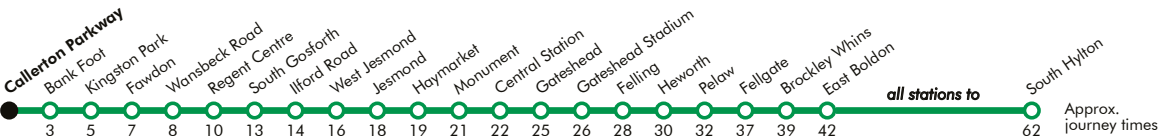

Callerton Parkway

Platform 1

Trains towards South Hylton

- Main Bus Interchange
- Rail Interchange
- Ferry (only A+B+C tickets valid)
- Airport
- Park and Ride

North East
Mayoral
Strategic Authority
North East
Mayor

Towards South Hylton

Monday to Friday	Saturday	Sunday
Hour Minutes	Hour Minutes	Hour Minutes
05 40	05 39	05 16 46
06 04 28 40 52	06 08 24 39 54	07 16 46
07 04 16 28 40 52	07 09 24 39 54	08 16 44
08 04 16 28 40 52	08 09 24 39 50	09 09 24 39 54
09 04 16 28 40 52	09 04 16 28 39 52	10 09 24 39 54
10 04 16 28 40 52	10 04 16 28 40 52	11 09 24 39 54
11 04 16 28 40 52	11 04 16 28 40 52	12 09 24 39 54
12 04 15 28 40 52	12 04 15 28 40 52	13 09 24 39 54
13 03 16 26 40 52	13 03 16 26 40 52	14 09 24 39 54
14 04 16 28 39 52	14 04 16 28 39 52	15 09 24 39 54
15 04 16 27 40 52	15 04 16 27 40 52	16 09 24 39 54
16 04 16 28 40 52	16 04 16 28 40 52	17 09 24 39 54
17 04 16 28 40 53	17 04 16 28 40 53	18 09 24 39 54
18 08 23 28 ^a 39 54	18 08 23 28 ^a 39 54	19 09 24 39 54
19 09 24 39 54	19 09 24 39 54	20 09 24 39 54
20 09 24 39 54	20 09 24 39 54	21 09 24 39 54
21 09 24 39 54	21 09 24 39 54	22 09 24 39 54 ^b
22 09 24 39 54 ^b	22 09 24 39 54 ^b	23 09 ^c 21 ^a 36 ^a 50 ^a
23 09 ^c 21 ^a 36 ^a 50 ^a	23 09 ^c 21 ^a 36 ^a 50 ^a	00 05 ^a
00 05 ^a	00 05 ^a	

- ^a Terminates at Regent Centre
- ^b Terminates at Sunderland
- ^c Terminates at Pelaw

These timetables will change on public holidays.

Towards South Hylton

Daytime Monday to Saturday
Every 12 minutes

Evenings and Sundays
Every 15 minutes

These timetables will change on public holidays.

Towards Airport

Daytime Monday to Saturday

Every 12 minutes

Evenings and Sundays

Every 15 minutes

Get the Pop App for the latest service information and to plan your journey