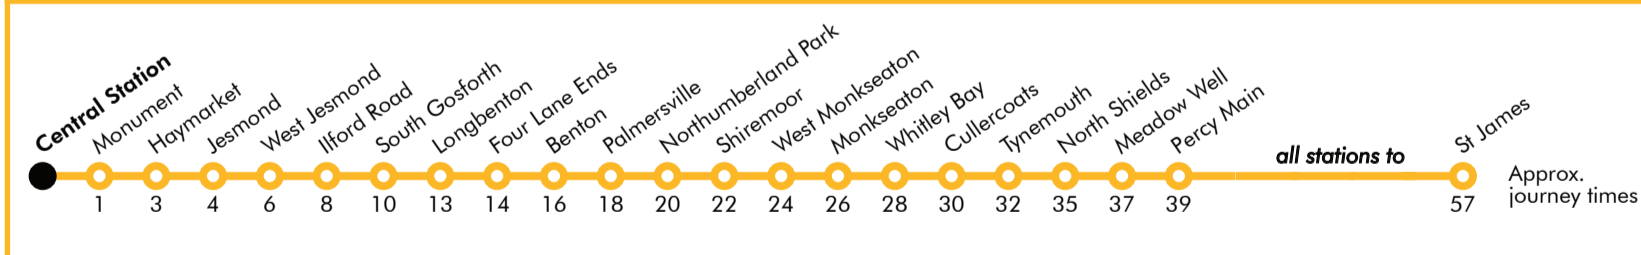

^a Terminates at Pelaw

Towards South Shields

Daytime Monday to Saturday
Every 12 minutes

Evenings and Sundays
Every 15 minutes

Get the Pop App for the latest service information and to plan your journey

Central Station

^a Terminates at South Gosforth ^b Terminates at Regent Centre

These timetables will change on public holidays.

Towards Airport
 Daytime Monday to Saturday
Every 12 minutes
 Evenings and Sundays
Every 15 minutes

Towards South Gosforth
 Daytime Monday to Saturday
Every 6 minutes
 Evenings and Sundays
Every 7-8 minutes

Towards St James via Whitley Bay

Monday to Friday		Saturday		Sunday	
Hour	Minutes	Hour	Minutes	Hour	Minutes
05	47	05	53	05	05
06	11 23 35 47 59	06	08 38 53	06	53
07	11 23 35 47 59	07	08 23 38 53	07	23 53
08	11 23 35 47 59	08	08 23 38 53	08	23 53
09	11 23 35 47 59	09	08 23 38 54	09	23 53
10	11 23 35 47 59	10	11 23 35 47 59	10	23 38 53
11	11 23 35 47 59	11	11 23 35 47 59	11	08 23 38 53
12	11 23 35 47 59	12	11 23 35 47 59	12	08 23 38 53
13	11 23 35 47 59	13	11 23 35 47 59	13	08 23 38 53
14	11 23 35 47 59	14	11 23 35 47 59	14	08 23 38 53
15	11 23 34 47 59	15	11 23 34 47 59	15	08 23 38 53
16	11 23 34 47 59	16	11 23 34 47 59	16	08 23 38 53
17	11 23 35 47 59	17	11 23 35 47 59	17	08 23 38 53
18	11 23 38 53 59 ^a	18	11 23 38 53 59 ^a	18	08 23 38 53
19	08 23 38 53	19	08 23 38 53	19	08 23 38 53
20	08 23 38 53	20	08 23 38 53	20	08 23 38 53
21	08 23 38 53	21	08 23 38 53	21	08 23 38 53
22	08 23 38 53	22	08 23 38 53	22	08 23 38 53
23	08 ^b 23 ^b 38 ^c 53 ^a	23	08 ^b 23 ^b 38 ^c 53 ^a	23	08 ^b 23 ^b 38 ^c 53 ^a
00	08 ^a 17 ^a 23 ^a	00	08 ^a 17 ^a 23 ^a	00	08 ^a 17 ^a 23 ^a

^a Terminates at Benton ^b Terminates at Monument via Whitley Bay ^c Terminates at Manors

Towards St James via Whitley Bay
 Daytime Monday to Saturday
Every 12 minutes
 Evenings and Sundays
Every 15 minutes