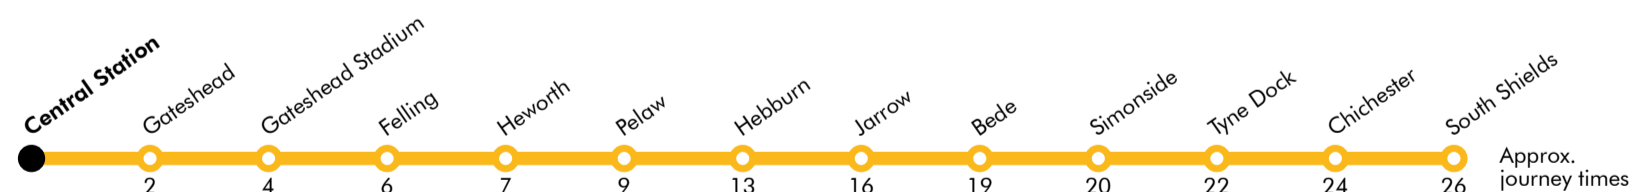

^a Terminates at Park Lane ^b Terminates at Sunderland ^c Terminates at Pelaw

These timetables will change on public holidays.

Towards South Hylton

Daytime Monday to Saturday
Every 12 minutes

Evenings and Sundays
Every 15 minutes

Towards Pelaw

Daytime Monday to Saturday
Every 6 minutes

Evenings and Sundays
Every 7-8 minutes

Towards South Shields

Monday to Friday						Saturday						Sunday					
Hour Minutes						Hour Minutes						Hour Minutes					
05	10	23	34	45		05	10	40	54		05	10	25	55			
06	00	11	22	34	46	58	06	10	25	35	55	06	25	55			
07	10	22	34	46	58	07	10	25	40	55	07	25	55				
08	10	22	34	46	58	08	10	25	40	55	08	25	55				
09	10	22	34	46	58	09	10	22	34	46	58	09	25	40	55		
10	10	22	34	46	58	10	10	22	34	46	58	10	10	25	40	55	
11	10	22	34	46	58	11	10	22	34	46	58	11	10	25	40	55	
12	10	22	34	46	58	12	10	22	34	46	58	12	10	25	40	55	
13	10	22	34	46	58	13	10	22	34	46	58	13	10	25	40	55	
14	10	22	34	46	58	14	10	22	34	46	58	14	10	25	40	55	
15	10	24	34	46	58	15	10	24	34	46	58	15	10	25	40	55	
16	10	23	34	46	58	16	10	23	34	46	58	16	10	25	40	55	
17	10	22	34	46	58	17	10	22	34	46	58	17	10	25	40	55	
18	10	24	29 ^a	40	55	18	10	24	29 ^a	40	55	18	10	25	40	55	
19	10	25	40	55		19	10	25	40	55		19	10	25	40	55	
20	10	25	40	55		20	10	25	40	55		20	10	25	40	55	
21	10	25	40	55		21	10	25	40	55		21	10	25	40	55	
22	10	25	40	55		22	10	25	40	55		22	10	25	40	55	
23	10	25	40 ^a			23	10	25	40 ^a			23	10	25	40 ^a		

^a Terminates at Pelaw

Towards South Shields

Daytime Monday to Saturday
Every 12 minutes

Evenings and Sundays
Every 15 minutes

Get the Pop App for the latest service information and to plan your journey

Central Station

^a Terminates at Benton ^b Terminates at Monument via Whitley Bay ^c Terminates at Manors

Towards St James via Whitley Bay
 Daytime Monday to Saturday
Every 12 minutes
 Evenings and Sundays
Every 15 minutes