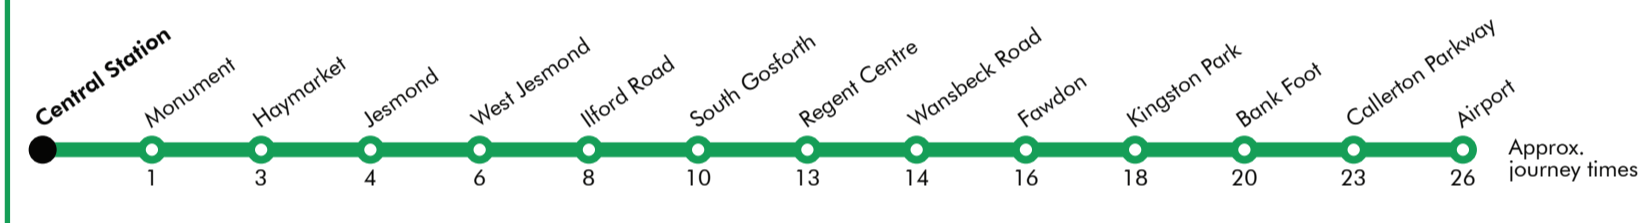

Towards Airport

Monday to Friday		Saturday		Sunday	
Hour	Minutes	Hour	Minutes	Hour	Minutes
05	52	05	05	05	05
06	19 41 53	06	20 46	06	41
07	05 17 29 41 53	07	01 16 31 46	07	11 41
08	06 17 29 41 53	08	01 16 31 46	08	08 38
09	05 17 29 41 53	09	01 16 30 46	09	08 38
10	05 17 29 41 53	10	03 17 29 41 53	10	08 31 46
11	05 17 30 41 53	11	05 17 30 41 53	11	01 16 31 46
12	05 17 29 41 52	12	05 17 29 41 52	12	01 16 31 46
13	05 17 29 41 53	13	05 17 29 41 53	13	01 16 31 46
14	05 17 30 41 53	14	05 17 30 41 53	14	01 16 31 46
15	05 17 29 41 53	15	05 17 29 41 53	15	01 16 31 46
16	05 17 29 41 53	16	05 17 29 41 53	16	01 16 31 46
17	05 17 29 41 53	17	05 17 29 41 53	17	01 16 31 46
18	06 17 31 46	18	06 17 31 46	18	01 16 31 46
19	03 11^a 16 31 46	19	03 11^a 16 31 46	19	01 16 31 46
20	01 16 31 46	20	01 16 31 46	20	01 16 31 46
21	02 16 31 46	21	02 16 31 46	21	01 16 31 46
22	01 16 31 46	22	01 16 31 46	22	00 16 31 46
23	01 16 31 45^b 56^a	23	01 16 31 45^b 56^a	23	01 16 31 45^b 56^a
00	02^b 11^b 20^a 26^a	00	02^b 11^b 20^a 26^a	00	02^b 11^b 20^a 26^a

^a Terminates at South Gosforth   ^b Terminates at Regent Centre

These timetables will change on public holidays.

Towards Airport
Daytime Monday to Saturday
Every 12 minutes
Evenings and Sundays
Every 15 minutes

Towards South Gosforth
Daytime Monday to Saturday
Every 6 minutes
Evenings and Sundays
Every 7-8 minutes