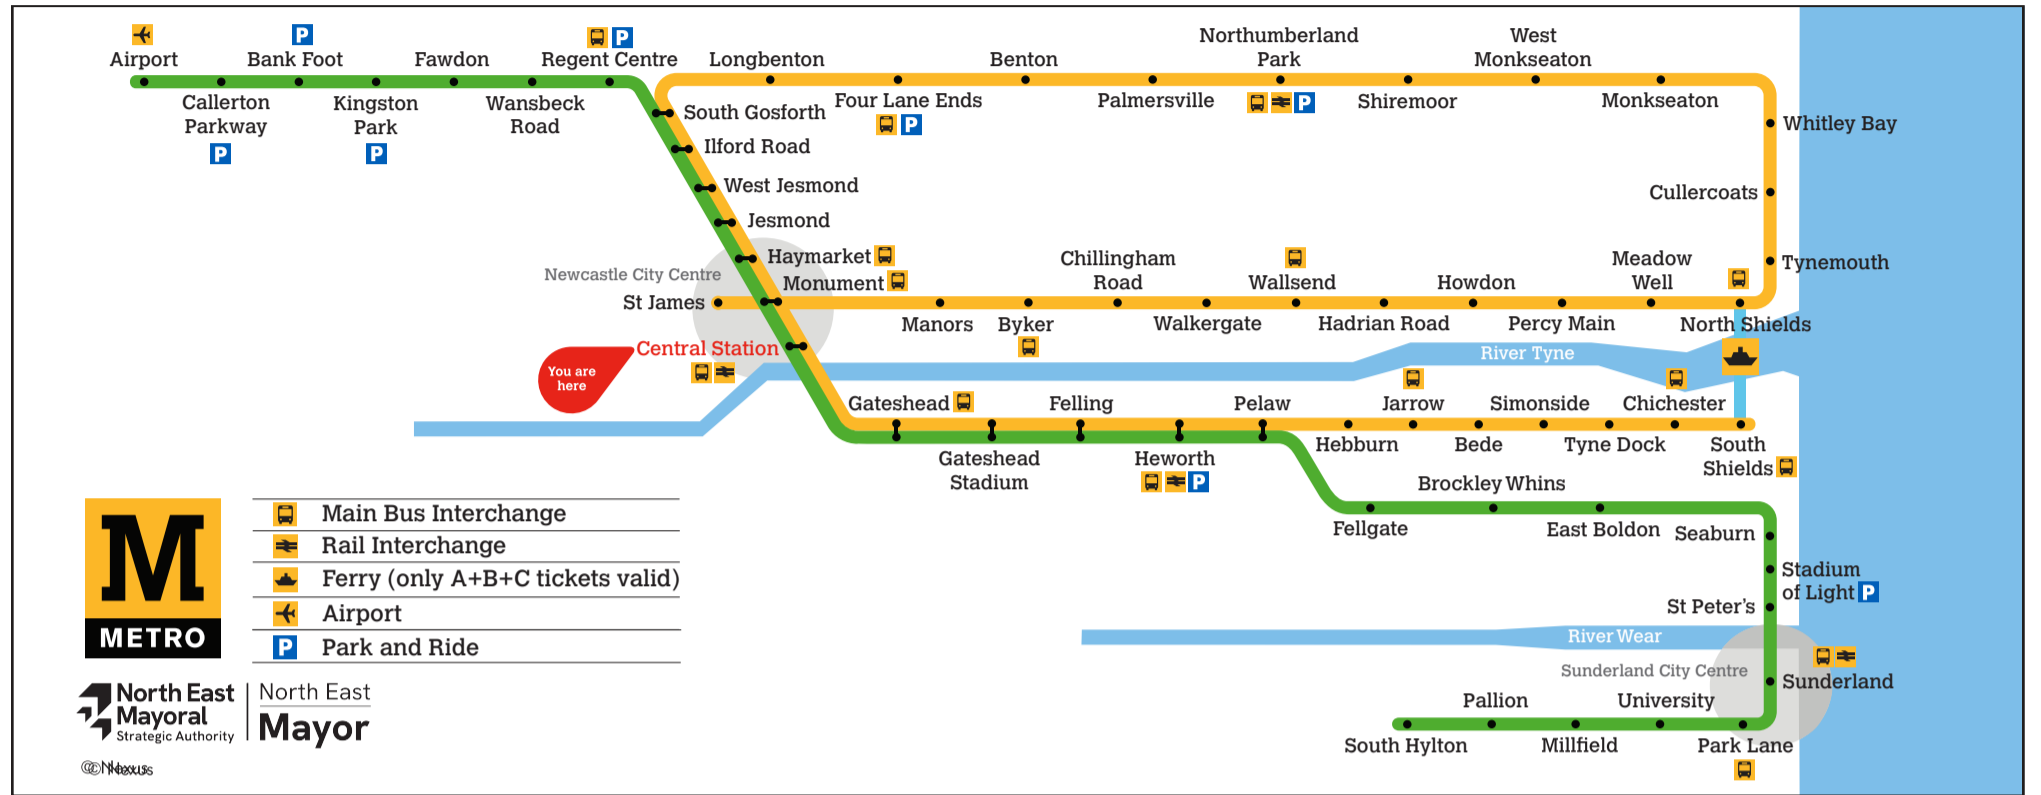

Central Station

Platform 2

Trains towards Airport/St James via Whitley Bay