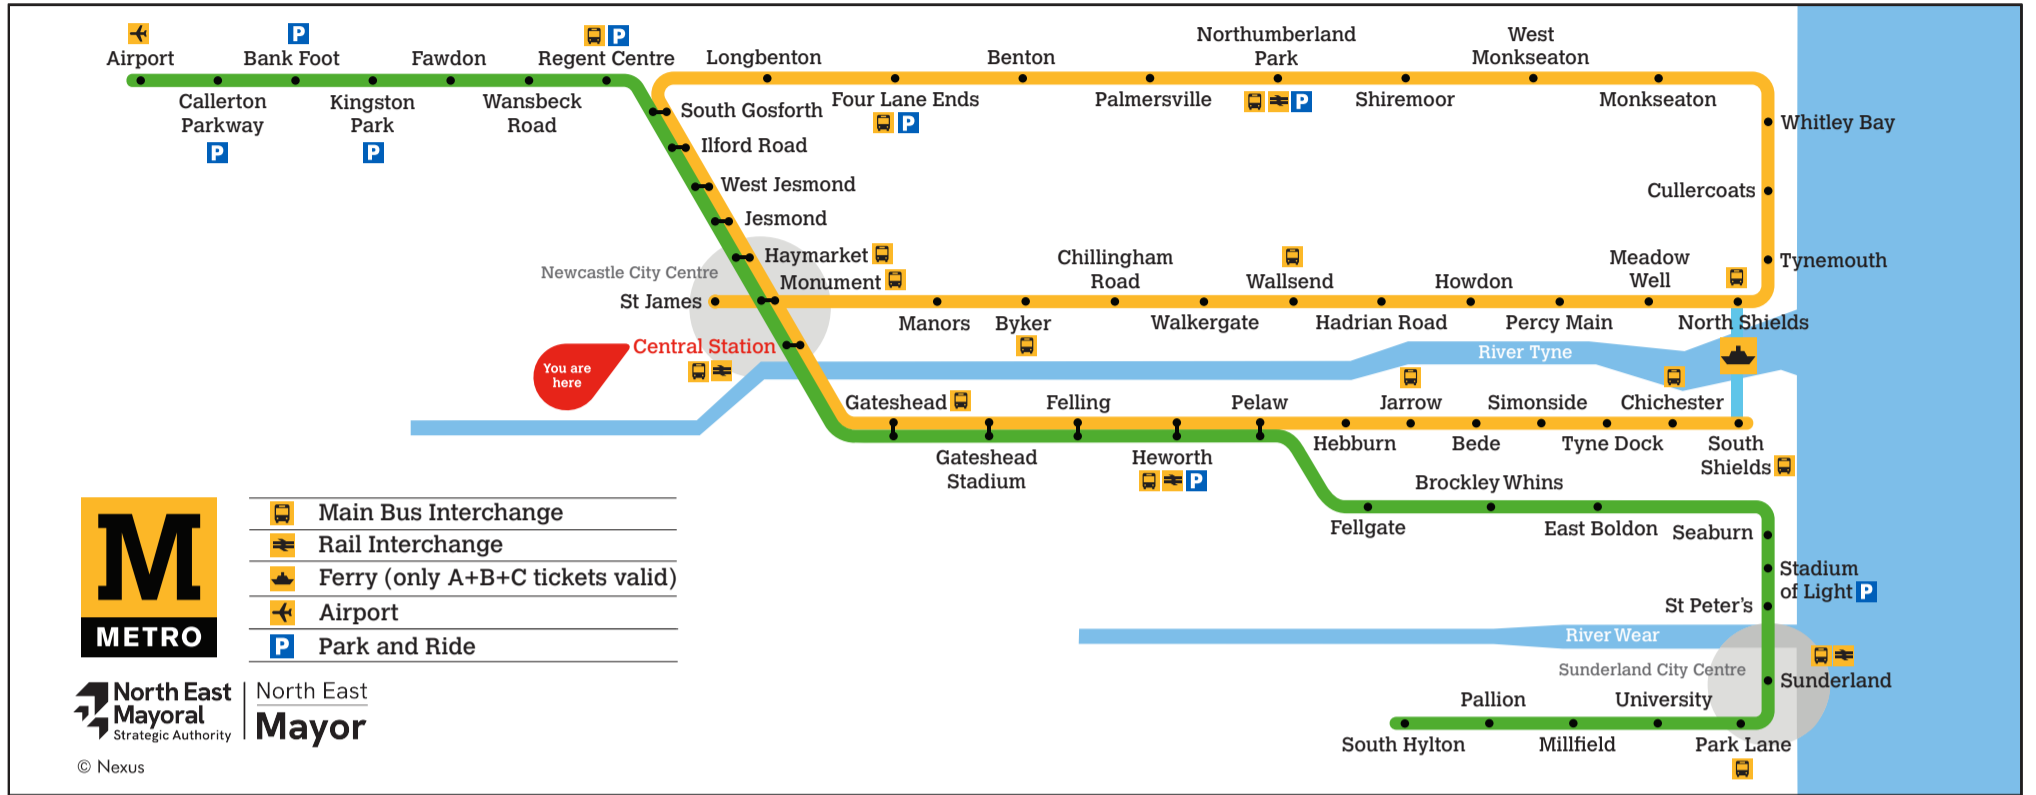

Central Station

Platform 1

Trains towards South Hylton/South Shields

Towards South Hylton

Monday to Friday						Saturday						Sunday					
Hour Minutes						Hour Minutes						Hour Minutes					
05	13 ^a	17	30	42	54	05	14 ^a	22	33	48		05	15 ^c	19	40	46 ^c	
06	04	16	28	40	52	06	03	18	32	48		06	10	40			
07	04	16	28	40	52	07	03	18	33	48		07	10	40			
08	04	16	28	40	52	08	03	18	33	48		08	10	40			
09	04	16	28	40	52	09	03	14	28	40	52	09	08	20	33	48	
10	04	16	28	40	52	10	04	16	28	40	52	10	03	18	33	48	
11	04	16	28	40	52	11	04	16	28	40	52	11	03	18	33	48	
12	04	16	28	39	52	12	04	16	28	39	52	12	03	18	33	48	
13	04	16	27	40	50	13	04	16	27	40	50	13	03	18	33	48	
14	04	16	28	40	52	14	04	16	28	40	52	14	03	18	33	48	
15	03	16	28	40	51	15	03	16	28	40	51	15	03	18	33	48	
16	04	16	28	40	52	16	04	16	28	40	52	16	03	18	33	48	
17	04	16	28	40	52	17	04	16	28	40	52	17	03	18	33	48	
18	04	18	33	48		18	04	18	33	48		18	03	18	33	48	
19	03	18	33	48		19	03	18	33	48		19	03	18	33	48	
20	03	18	33	48		20	03	18	33	48		20	03	18	33	48	
21	03	18	33	48		21	03	18	33	48		21	03	18	33	48	
22	03	18	33	48		22	03	18	33	48		22	03	18	33	48	
23	03	18 ^b	33 ^c		23	03	18 ^b	33 ^c			23	03	18 ^b	33 ^c			

^a Terminates at Park Lane ^b Terminates at Sunderland ^c Terminates at Pelaw

These timetables will change on public holidays.

Towards South Hylton

Daytime Monday to Saturday
Every 12 minutes

Evenings and Sundays
Every 15 minutes

^a Terminates at Pelaw

Towards South Shields

Daytime Monday to Saturday
Every 12 minutes

Evenings and Sundays
Every 15 minutes

Get the Pop App for the latest service information and to plan your journey

Central Station

^a Terminates at Benton ^b Terminates at Monument via Whitley Bay ^c Terminates at Manors

Towards St James via Whitley Bay
 Daytime Monday to Saturday
Every 12 minutes
 Evenings and Sundays
Every 15 minutes