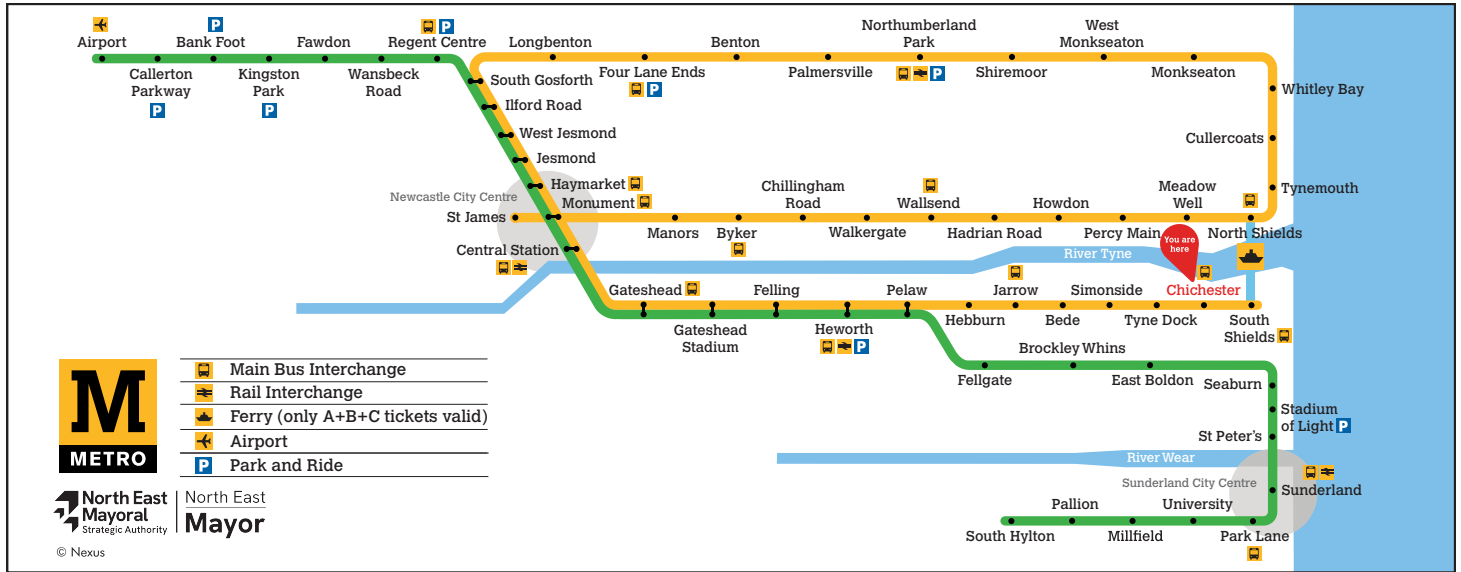

### Trains towards South Shields

### Trains towards St James via Whitley Bay

- <sup>a</sup> Terminates at Benton
- <sup>b</sup> Terminates at Monument via Whitley Bay
- <sup>c</sup> Terminates at Manors

These timetables will change on public holidays.

**Towards St James via Whitley Bay**

Daytime Monday to Saturday  
**Every 12 minutes**

Evenings and Sundays  
**Every 15 minutes**

Get the Pop App for the latest service information and to plan your journey