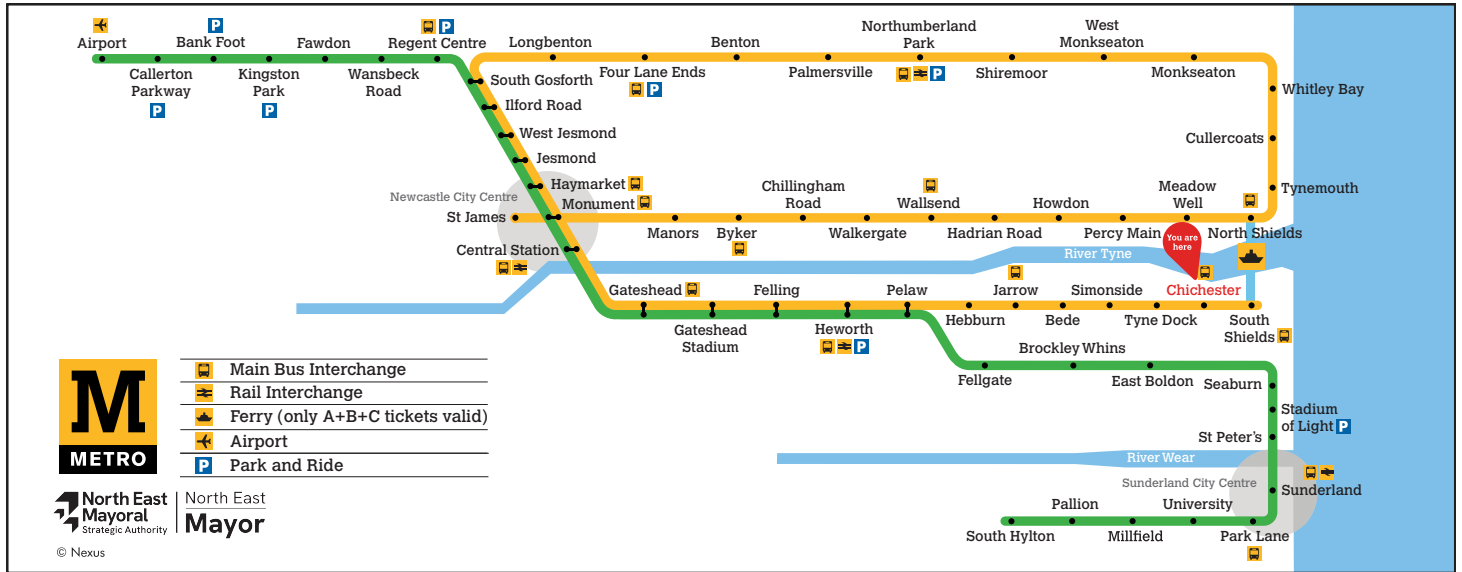

These timetables will change on public holidays.

**Towards South Shields**  
Daytime Monday to Saturday  
**Every 12 minutes**  
Evenings and Sundays  
**Every 15 minutes**

Get the Pop App for the latest service information and to plan your journey

### Trains towards St James via Whitley Bay

- <sup>a</sup> Terminates at Benton
- <sup>b</sup> Terminates at Monument via Whitley Bay
- <sup>c</sup> Terminates at Manors

These timetables will change on public holidays.

**Towards St James via Whitley Bay**

Daytime Monday to Saturday  
**Every 12 minutes**

Evenings and Sundays  
**Every 15 minutes**

Get the Pop App for the latest service information and to plan your journey