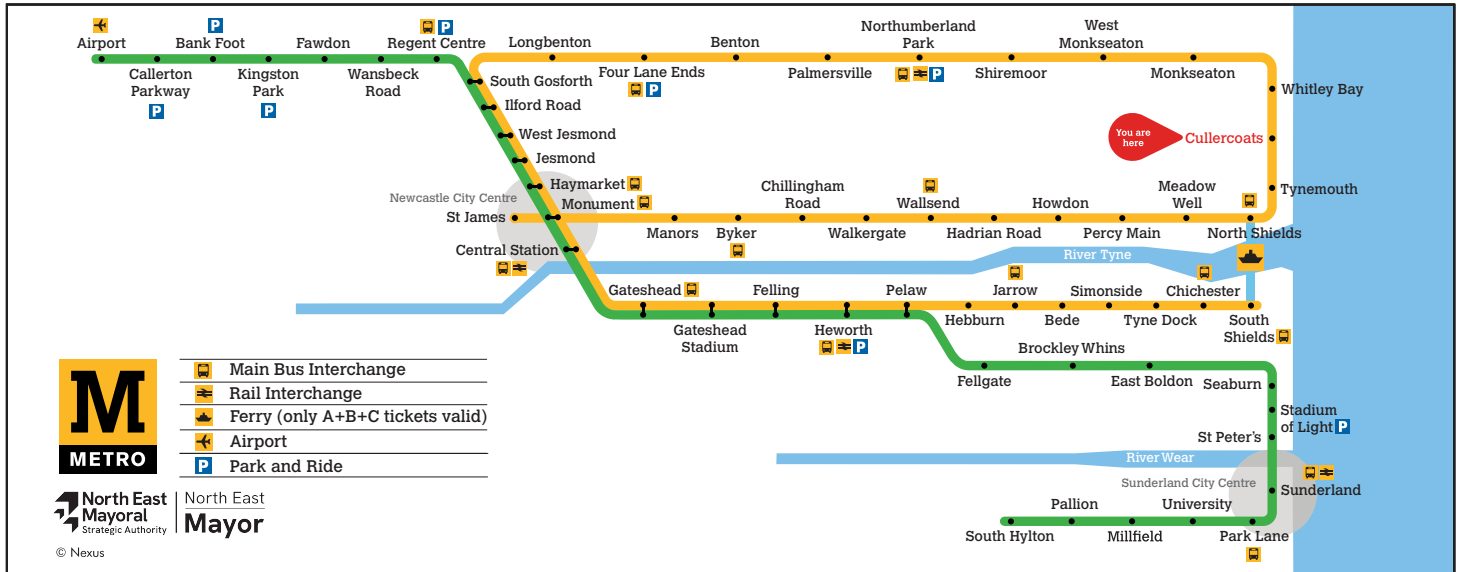

Cullercoats

Platform 1

Trains towards South Shields via Whitley Bay

Towards South Shields via Whitley Bay

Monday to Friday	Saturday	Sunday
Hour Minutes	Hour Minutes	Hour Minutes
05 39	05 39	05
06 02 14 26 38 50	06 04 24 39 54	06 24 54
07 02 14 26 38 50	07 09 24 39 54	07 24 54
08 02 14 26 38 50	08 09 24 38 50	08 24 54
09 02 14 26 38 50	09 02 14 26 38 50	09 24 54
10 02 14 26 38 50	10 02 14 26 38 50	10 24 39 54
11 02 14 26 38 50	11 02 14 26 38 50	11 09 24 39 54
12 02 14 26 38 50	12 02 14 26 38 50	12 09 24 39 54
13 02 14 26 38 50	13 02 14 26 38 50	13 09 24 39 54
14 02 14 26 38 50	14 02 14 26 38 50	14 09 24 39 54
15 02 14 26 38 50	15 02 14 26 38 50	15 09 24 39 54
16 02 14 26 38 50	16 02 14 26 38 50	16 09 24 39 54
17 02 14 26 38 50 58b	17 02 14 26 38 50 58b	17 09 24 39 54
18 09 24 39 54	18 09 24 39 54	18 09 24 39 54
19 09 24 39 54	19 09 24 39 54	19 09 24 39 54
20 09 24 39 54	20 09 24 39 54	20 09 24 39 54
21 09 24 39 54	21 09 24 39 54	21 09 24 39 54
22 09 24 39 54	22 09 24 39 54	22 09 24 39 54
23 09b 24a 39a 54a	23 09b 24a 39a 54a	23 09b 24a 39a 54a
00 09a	00 09a	00 09a

a Terminates at Longbenton
 b Terminates at Pelaw

These timetables will change on public holidays.

Towards South Shields via Whitley Bay

Daytime Monday to Saturday
Every 12 minutes

Evenings and Sundays
Every 15 minutes

Get the Pop App for the latest service information and to plan your journey

Cullercoats

Platform 2

Trains towards St James

- Main Bus Interchange
- Rail Interchange
- Ferry (only A+B+C tickets valid)
- Airport
- Park and Ride

a Terminates at Monument
b Terminates at Manors

Get the Pop App for the latest service information and to plan your journey