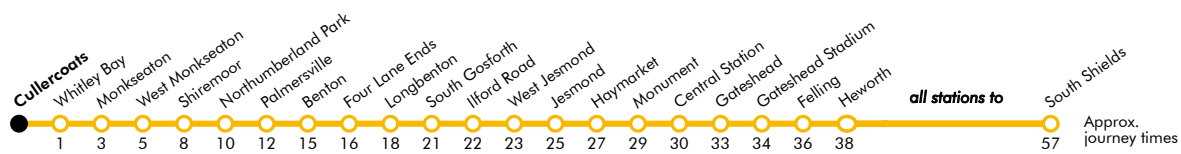

Cullercoats

Platform 1

Trains towards South Shields via Whitley Bay

Towards South Shields via Whitley Bay

Monday to Friday	Saturday	Sunday
Hour Minutes	Hour Minutes	Hour Minutes
05 39	05 39	05
06 02 14 26 38 50	06 04 24 39 54	06 24 54
07 02 14 26 38 50	07 09 24 39 54	07 24 54
08 02 14 26 38 50	08 09 24 38 50	08 24 54
09 02 14 26 38 50	09 02 14 26 38 50	09 24 54
10 02 14 26 38 50	10 02 14 26 38 50	10 24 39 54
11 02 14 26 38 50	11 02 14 26 38 50	11 09 24 39 54
12 02 14 26 38 50	12 02 14 26 38 50	12 09 24 39 54
13 02 14 26 38 50	13 02 14 26 38 50	13 09 24 39 54
14 02 14 26 38 50	14 02 14 26 38 50	14 09 24 39 54
15 02 14 26 38 50	15 02 14 26 38 50	15 09 24 39 54
16 02 14 26 38 50	16 02 14 26 38 50	16 09 24 39 54
17 02 14 26 38 50 58b	17 02 14 26 38 50 58b	17 09 24 39 54
18 09 24 39 54	18 09 24 39 54	18 09 24 39 54
19 09 24 39 54	19 09 24 39 54	19 09 24 39 54
20 09 24 39 54	20 09 24 39 54	20 09 24 39 54
21 09 24 39 54	21 09 24 39 54	21 09 24 39 54
22 09 24 39 54	22 09 24 39 54	22 09 24 39 54
23 09b 24a 39a 54a	23 09b 24a 39a 54a	23 09b 24a 39a 54a
00 09a	00 09a	00 09a

a Terminates at Longbenton
 b Terminates at Pelaw

These timetables will change on public holidays.

Towards South Shields via Whitley Bay

Daytime Monday to Saturday
Every 12 minutes

Evenings and Sundays
Every 15 minutes

a Terminates at Monument
b Terminates at Manors

Get the Pop App for the latest service information and to plan your journey