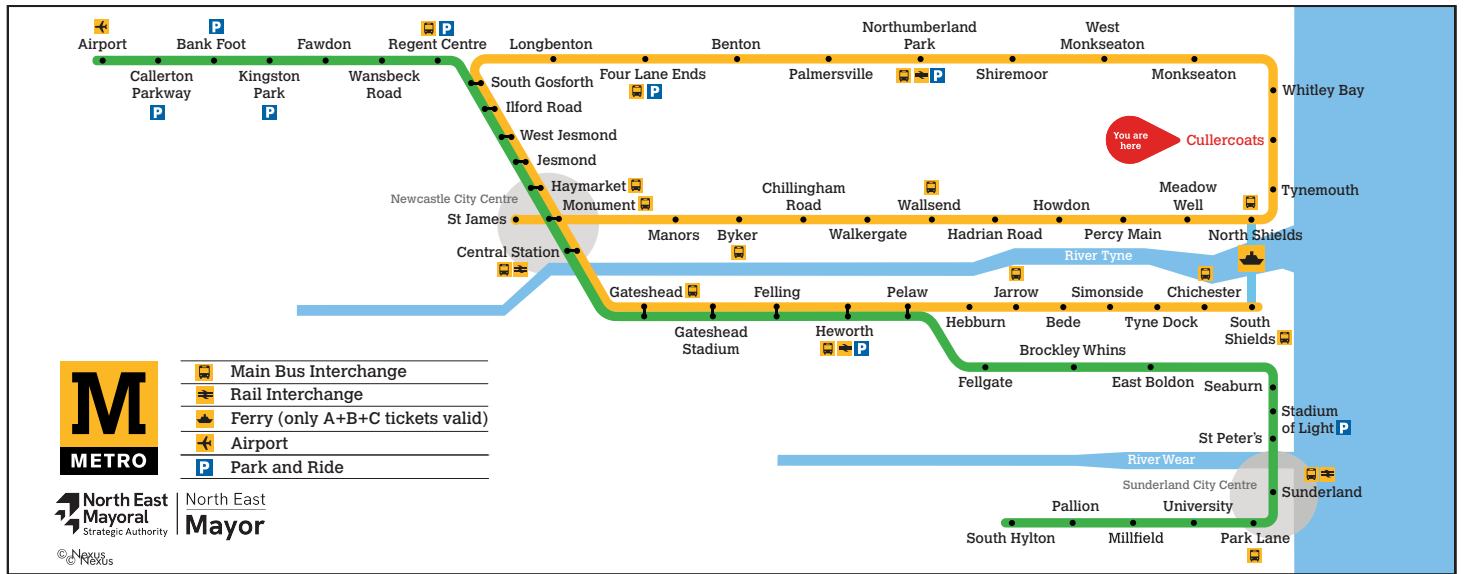

Cullercoats

Platform 1

Trains towards South Shields via Whitley Bay

Towards South Shields via Whitley Bay

Monday to Friday	Saturday	Sunday
Hour Minutes	Hour Minutes	Hour Minutes
05 39	05 39	05
06 02 14 26 38 50	06 04 24 39 54	06 24 54
07 02 14 26 38 50	07 09 24 39 54	07 24 54
08 02 14 26 38 50	08 09 24 38 50	08 24 54
09 02 14 26 38 50	09 02 14 26 38 50	09 24 54
10 02 14 26 38 50	10 02 14 26 38 50	10 24 39 54
11 02 14 26 38 50	11 02 14 26 38 50	11 09 24 39 54
12 02 14 26 38 50	12 02 14 26 38 50	12 09 24 39 54
13 02 14 26 38 50	13 02 14 26 38 50	13 09 24 39 54
14 02 14 26 38 50	14 02 14 26 38 50	14 09 24 39 54
15 02 14 26 38 50	15 02 14 26 38 50	15 09 24 39 54
16 02 14 26 38 50	16 02 14 26 38 50	16 09 24 39 54
17 02 14 26 38 50 58b	17 02 14 26 38 50 58b	17 09 24 39 54
18 09 24 39 54	18 09 24 39 54	18 09 24 39 54
19 09 24 39 54	19 09 24 39 54	19 09 24 39 54
20 09 24 39 54	20 09 24 39 54	20 09 24 39 54
21 09 24 39 54	21 09 24 39 54	21 09 24 39 54
22 09 24 39 54	22 09 24 39 54	22 09 24 39 54
23 09b 24a 39a 54a	23 09b 24a 39a 54a	23 09b 24a 39a 54a
00 09a	00 09a	00 09a

a Terminates at Longbenton
 b Terminates at Pelaw

These timetables will change on public holidays.

Towards South Shields via Whitley Bay

Daytime Monday to Saturday
Every 12 minutes

Evenings and Sundays
Every 15 minutes

Get the Pop App for the latest service information and to plan your journey

Cullercoats

Platform 2

Trains towards St James

- Main Bus Interchange
- Rail Interchange
- Ferry (only A+B+C tickets valid)
- Airport
- Park and Ride

a Terminates at Monument
b Terminates at Manors

Get the Pop App for the latest service information and to plan your journey