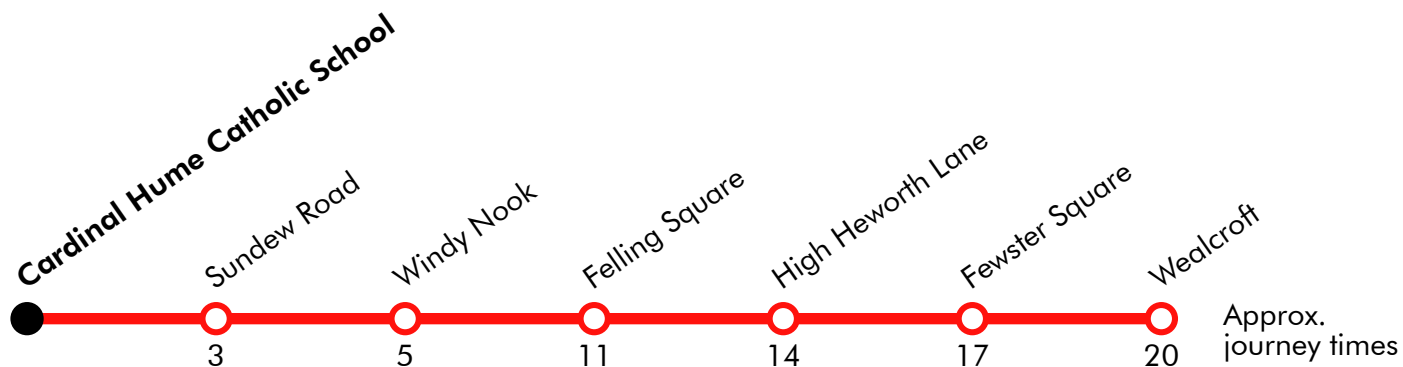

S880

Cardinal Hume Catholic School - Windy Nook - Felling Square - Wealcroft Go North East

Effective from: 01/09/2025

Monday to Friday

Notes:	b	a
Cardinal Hume Catholic School	1500	1525
Sundew Road	1503	1528
Windy Nook	1505	1530
Felling Square	1511	1536
High Heworth Lane	1514	1539
Fewster Square	1517	1542
Wealcroft	1520	1545

- **a** Does not run on Fridays
- **b** Only runs on Fridays

Via: Rugby Gardens, Sundew Road, Whitehill Drive, Stone Street, Windy Nook Road, Carr Hill Road, Hendon Road, Split Crow Road, Crowhall Lane, The Drive, High Heworth Lane, Colegate W, Colegate, Cotemedede, Wealcroft