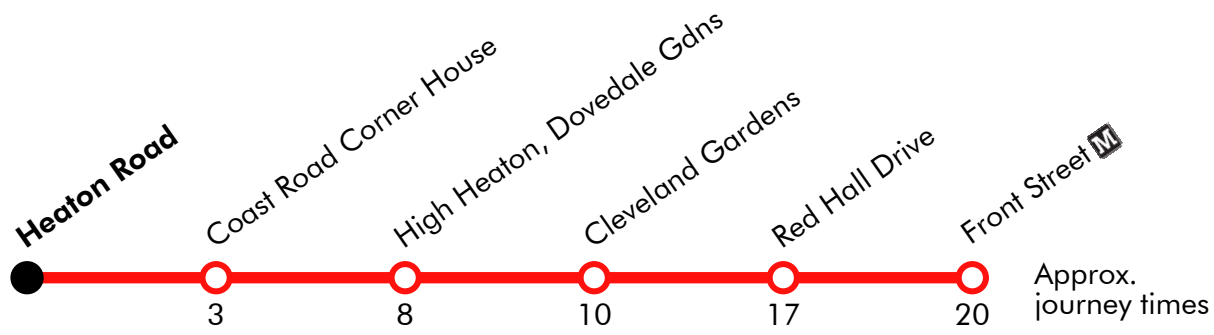

## Monday to Friday

Front Street	0810
Cochrane Pk, Coach Lane Campus	0813
Red Hall Drive	0815
Dovedale Gardens	0820
Cleveland Gardens	0822
Newton Road	0825
Coast Road Corner House	0827
Heaton Road	0835

Via: Front Street, Coach Lane, Red Hall Drive, Etherstone Avenue, Benton Road, Dovedale Gardens, Cleveland Gardens, Newton Road, Coast Road, Heaton Road, Second Avenue, Heaton Road

## Monday to Friday

Heaton Road	1530
Coast Road Corner House	1533
High Heaton, Dovedale Gdns	1538
Cleveland Gardens	1540
Red Hall Drive	1547
Front Street-College Lane	1550

Via: Heaton Road, Coast Road, Newton Road, Dovedale Gardens, Cleveland Gardens, Benton Road, Etherstone Avenue, Red Hall Drive, Coach Lane, Front Street