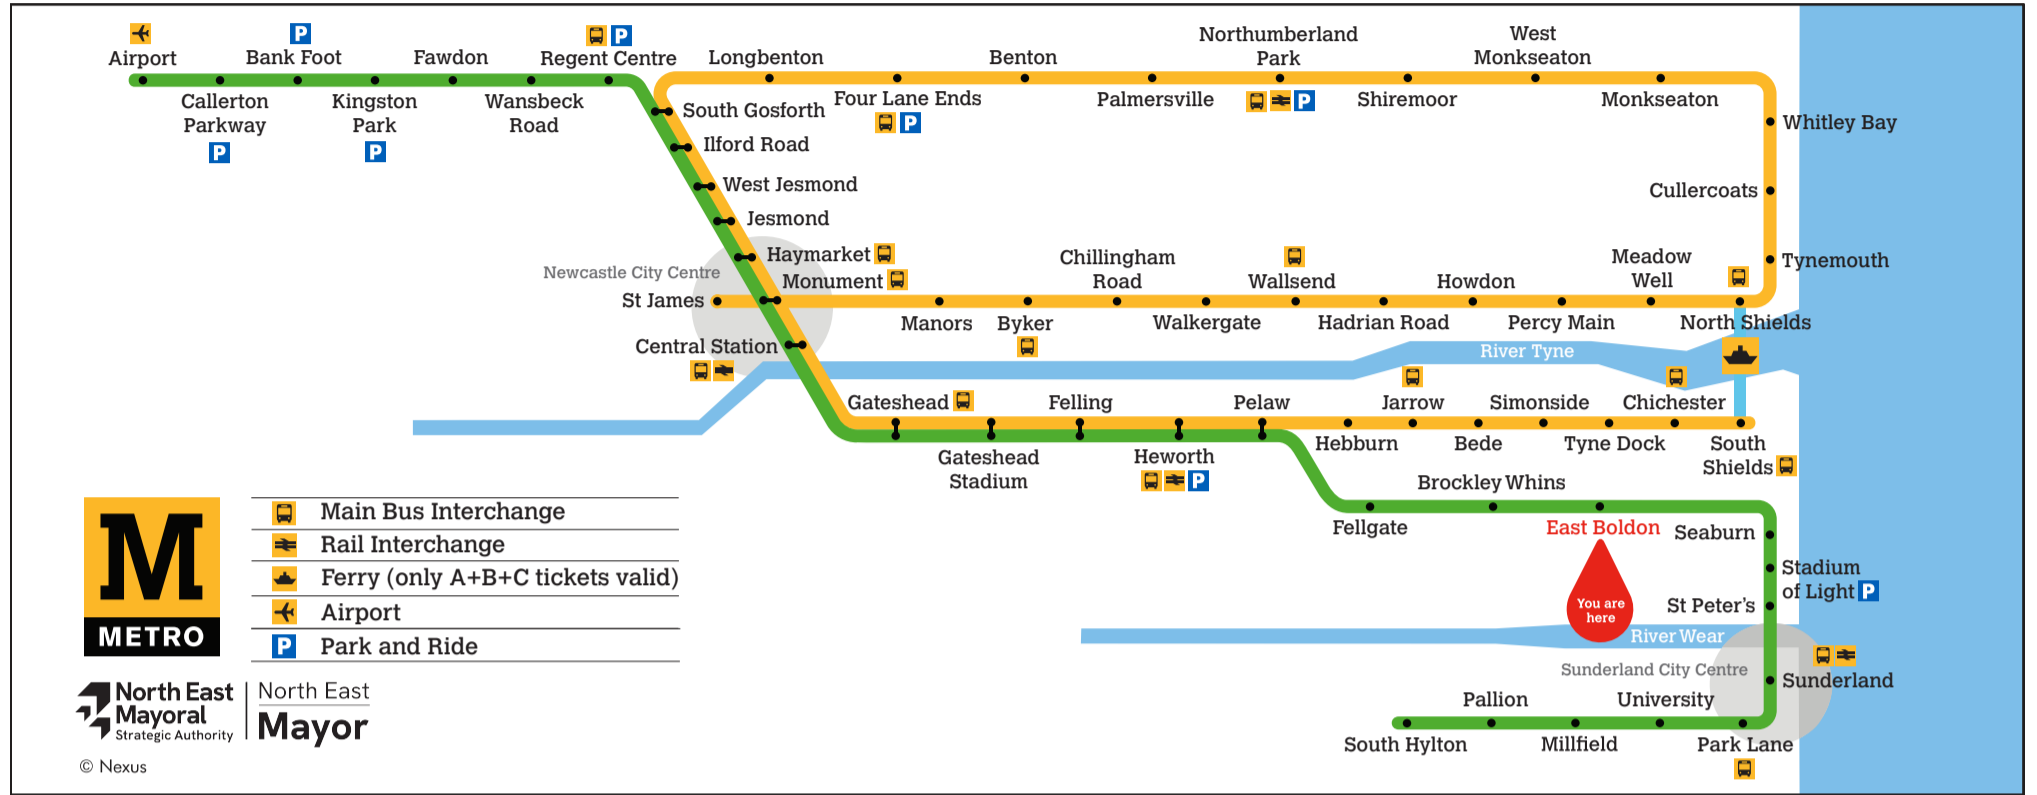

East Boldon

Platform 1

Trains towards South Hylton

Towards South Hylton

Monday to Friday					Saturday					Sunday				
Hour	Minutes	Minutes	Minutes	Minutes	Hour	Minutes	Minutes	Minutes	Minutes	Hour	Minutes	Minutes	Minutes	Minutes
05	33 ^a	37	50		05	34 ^a	42	53		05				
06	02	14	25	35 47 59	06	08	24	38 53		06	39			
07	12	23	35	47 59	07	09	23	38 53		07	00	30		
08	11	25	35	47 59	08	08	25	38 52		08	00	30		
09	11	23	35	48	09	08	23	34 48		09	00	28	40 53	
10	01	11	25	36 47	10	01	11	24 36 47		10	08	23	38 53	
11	00	11	24	36 47 59	11	00	11	24 35 48 59		11	08	23	38 53	
12	11	25	35	47 59	12	11	25	35 47 59		12	08	23	38 53	
13	11	23	35	46 59	13	11	23	35 46 59		13	08	23	38 53	
14	09	25	35	47	14	09	25	35 47		14	08	23	38 53	
15	02	11	26	35 47 59	15	01	11	26 35 47 59		15	08	23	38 53	
16	10	23	35	47	16	10	23	35 47		16	08	23	38 53	
17	01	11	25	38 47 59	17	01	11	25 35 47 59		17	09	23	38 53	
18	11	23	38	53	18	11	23	38 53		18	08	23	38 53	
19	08	23	38	53	19	08	23	38 53		19	08	23	38 53	
20	08	23	38	53	20	08	23	38 53		20	08	23	38 53	
21	08	23	38	53	21	08	23	38 53		21	08	23	38 53	
22	08	23	38	53	22	08	23	38 53		22	08	23	38 53	
23	08	23	37 ^b		23	08	23	37 ^b		23	08	23	37 ^b	

^a Terminates at Park Lane
^b Terminates at Sunderland

These timetables will change on public holidays.

Towards South Hylton

Daytime Monday to Saturday
Every 12 minutes

Evenings and Sundays
Every 15 minutes

^a Terminates at South Gosforth
^b Terminates at Regent Centre

These timetables will change on public holidays.

Towards Airport

Daytime Monday to Saturday
Every 12 minutes

Evenings and Sundays
Every 15 minutes