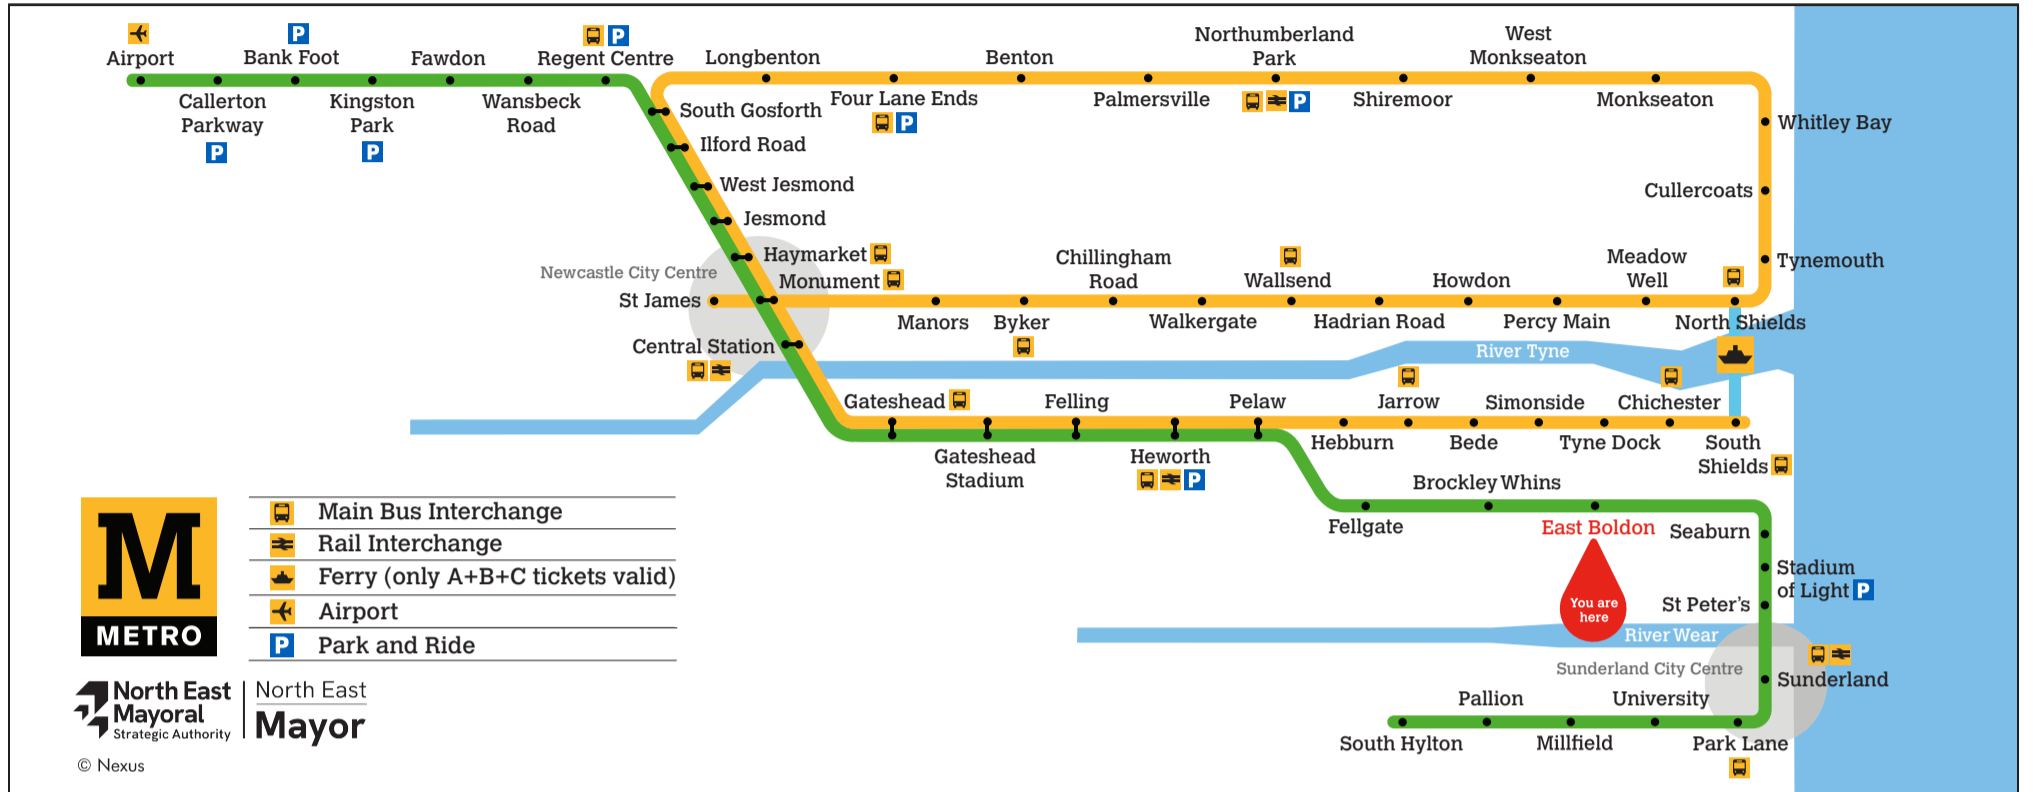

^a Terminates at Park Lane
^b Terminates at Sunderland

These timetables will change on public holidays.

Towards South Hylton

Daytime Monday to Saturday
Every 12 minutes

Evenings and Sundays
Every 15 minutes

Get the Pop App for the latest service information and to plan your journey

Displayed May 2026

East Boldon

Platform 2

Trains towards Airport

Towards Airport

Monday to Friday

Hour	Minutes
05	59
06	21 33 45 57
07	07 21 33 46 56
08	09 21 33 45 57
09	09 18 31 44 56
10	09 21 31 45 56
11	10 21 33 45 56
12	09 21 31 45 57
13	09 21 33 45 56
14	09 21 33 45 56
15	09 21 33 45 56
16	09 21 32 45 57
17	09 21 33 46 57
18	11 26 41 49 ^a 56
19	11 26 41 55
20	11 26 42 55
21	11 26 41 56
22	11 26 41 56
23	11 25 ^b 36 ^a 51 ^b
00	00 ^a 06 ^a

^a Terminates at South Gosforth
^b Terminates at Regent Centre

These timetables will change on public holidays.

Towards Airport

Daytime Monday to Saturday
Every 12 minutes

Evenings and Sundays
Every 15 minutes