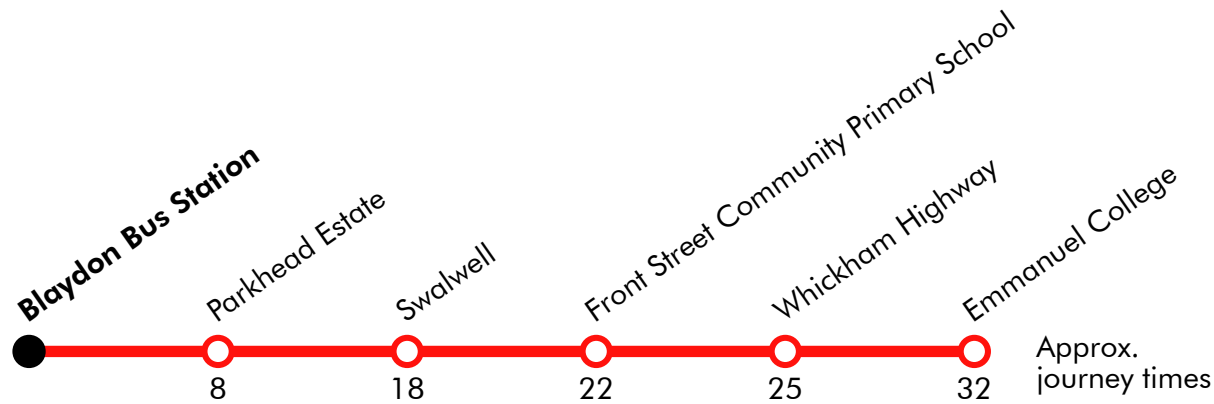

S838 Emmanuel College - Allerdene - Low Fell

Go North East

Effective from: 01/09/2025

Monday to Friday

Notes:	a	b
Emmanuel College	1437	1550
Team Valley North End	1441	1554
Saltwell Road South	1450	1602
Allerdene	1453	1605
Wrekenton	1500	1615
Easedale Gardens	1505	1619
Kells Lane	1507	1625

- a** Only runs on Fridays
- b** Does not run on Fridays

Via: Lobley Hill Road, Kingsway N, Kingsway, Eastern Avenue, Saltwell Road, Hertford, Harlow Green Lane, Waverley Road, Easedale Gardens, High Street, Easedale Gardens, Beacon Lough Road, Kells Lane

S894 Blaydon - Swalwell - Whickham - Emmanuel College J H Coaches

Effective from: 01/09/2025

Monday to Friday

Blaydon Bus Station	0725
Parkhead Estate	0733
Swalwell	0743
Front Street Community Primary School	0747
Whickham Highway	0750
Emmanuel College	0757