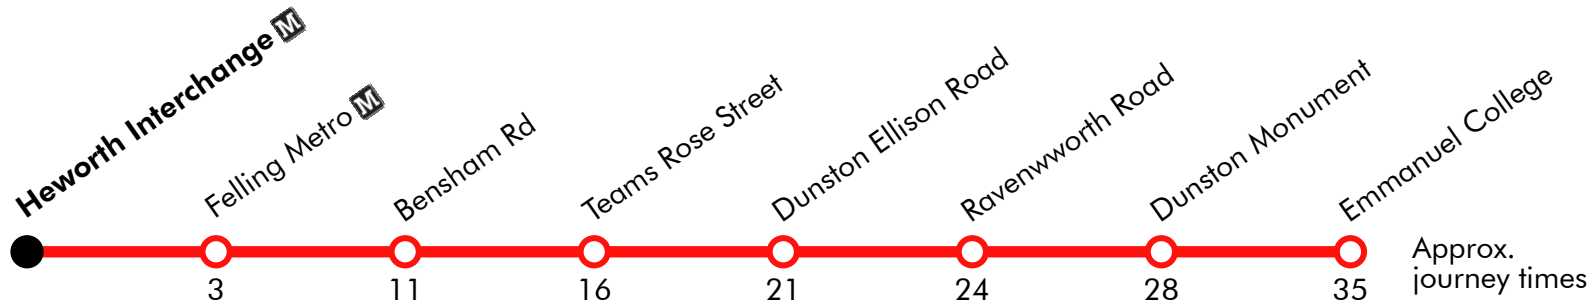

S834 Heworth - Felling - Bensham - Dunston - Emmanuel College

Effective from: 01/09/2025

J H Coaches

Monday to Friday

Heworth Interchange	0720
Felling Metro	0723
Bensham Rd-Coatsworth Rd	0731
Teams Rose Street	0736
Dunston Ellison Road	0741
Ravenworth Road	0744
Dunston Monument	0748
Emmanuel College	0755

Via: Sunderland Road, Arthur Street, Bensham Road, Tyne Road, Rose Street, Yetholm Road, Johnson Street, Derwentwater Road, Ellison Road, Ravensworth Road, Wellington Road, Dunston Road, Park Terrace, Ellison Road, Wilson Street, Maple Avenue, Knightside Gardens, Whickham Highway, Lobley Hill Road