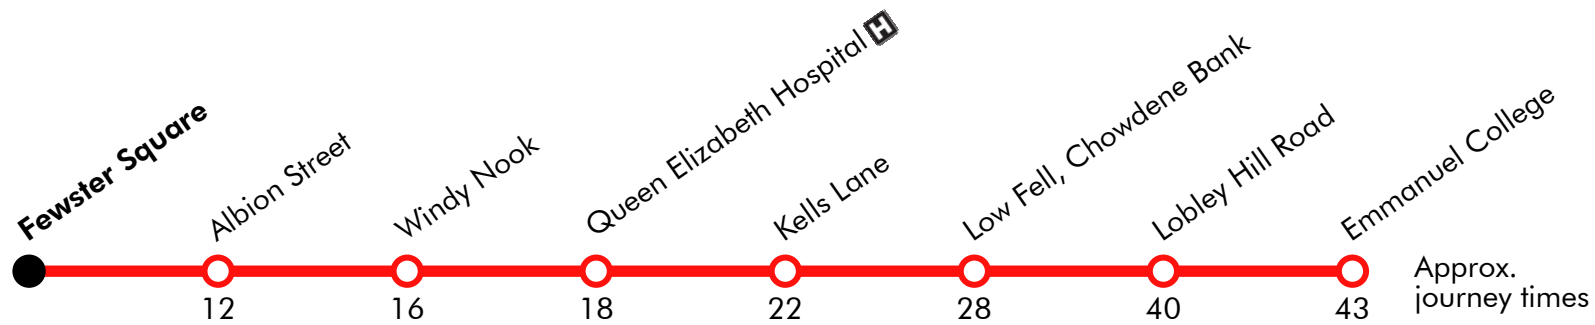

S831

Fewster Square - Windy Nook - Kells Lane - Emmanuel College

J H Coaches

Effective from: 01/09/2025

Monday to Friday

Fewster Square	0720
Albion Street	0732
Windy Nook	0736
Queen Elizabeth Hospital	0738
Kells Lane	0742
Low Fell, Chowdene Bank	0748
Lobley Hill Road	0800
Emmanuel College	0805

Via: Cotemedede, Wealcroft, Staneway, Woodburn, Whitehill Drive, Albion Street, Windy Nook Road, Queen Elizabeth Avenue, Old Durham Road, Kells Lane, Chowdene Bank, Lobley Hill Road