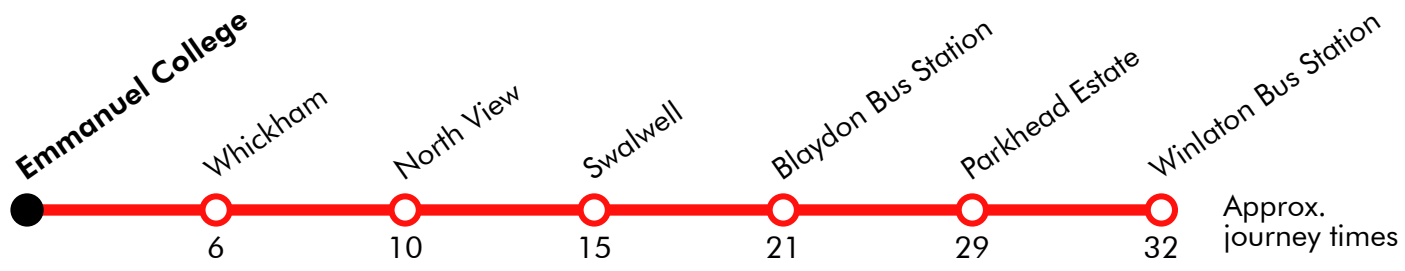

S894 Emmanuel College - Whickham - Blaydnpn - Winlaton

Effective from: 01/09/2025

Northstar

Monday to Friday

Notes:	a	b
Emmanuel College	1438	1550
Whickham	1443	1557
North View	1448	1601
Swalwell	1453	1605
Blaydon Bus Station	1459	1611
Parkhead Estate	1509	1618
Winlaton Bus Station	1513	1620

a Only runs on Fridays
b Does not run on Fridays

Via: Lobley Hill Road, Whickham Highway, Front Street, North View, Milton Road, Ruskin Road, Clavering Road, Hexham Road, Shibdon Road, Blaydon Bus Station, Croftdale Road, Heddon View, Wylam View, Blaydon Bank, Tyne Street, Axwell View, Park Lane, Scotland Head, Winlaton Bus Station