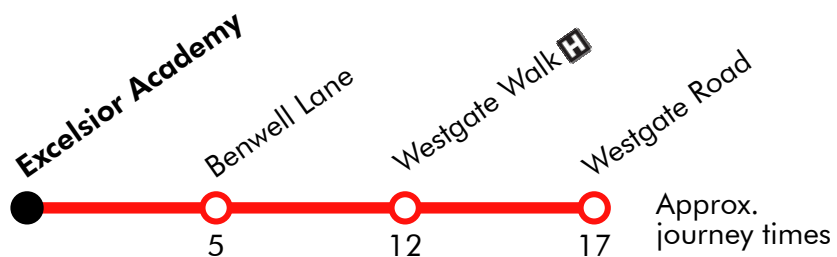

S103 Excelsior Academy - Benwell Village - Westgate Road

Go North East

Effective from: 01/09/2025

Monday to Friday

Excelsior Academy	1515
Benwell Lane	1520
Westgate Walk-In Centre, Westgate Road	1525
Westgate Road	1530

Via: Denton Road, Whickham View, Benwell Lane, West Road, Wingrove Road, Westgate Road

S104 Stanhope Street - Benwell Village - Excelsior Academy Go North East

Effective from: 01/09/2025

Monday to Friday

Stanhope Street	0745
Pease Avenue	0818
Whickham View	0811
Excelsior Academy	0815

Via: Stanhope Street, Brighton Grove, Westgate Road, West Road, Pease Avenue, Fox And Hounds Lane, Fergusons Lane, Ferguson's Lane, Whickham View, Denton Rd

Via: Denton Road, Whickham View, Ferguson's Lane, Fox And Hounds Lane, Pease Avenue, West Road, Westgate Road, Brighton Grove, Stanhope Street