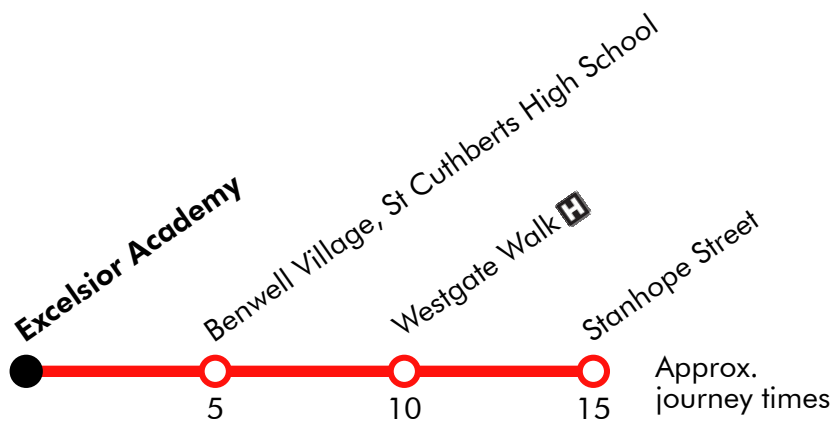

Via: Denton Road, Whickham View, Benwell Lane, West Road, Wingrove Road, Westgate Road

S104 Stanhope Street - Benwell Village - Excelsior Academy Go North East

Effective from: 01/09/2025

Monday to Friday

Stanhope Street	0745
Pease Avenue	0818
Whickham View	0811
Excelsior Academy	0815

Via: Stanhope Street, Brighton Grove, Westgate Road, West Road, Pease Avenue, Fox And Hounds Lane, Fergusons Lane, Ferguson's Lane, Whickham View, Denton Rd

S104

Excelsior Academy - Benwell Village - Stanhope Street

Effective from: 01/09/2025

JH Coaches

Monday to Friday

Excelsior Academy	1515
Benwell Village, St Cuthberts High School	1520
Westgate Walk-In Centre, Westgate Road	1525
Stanhope Street	1530

Via: Denton Road, Whickham View, Ferguson's Lane, Fox And Hounds Lane, Pease Avenue, West Road, Westgate Road, Brighton Grove, Stanhope Street