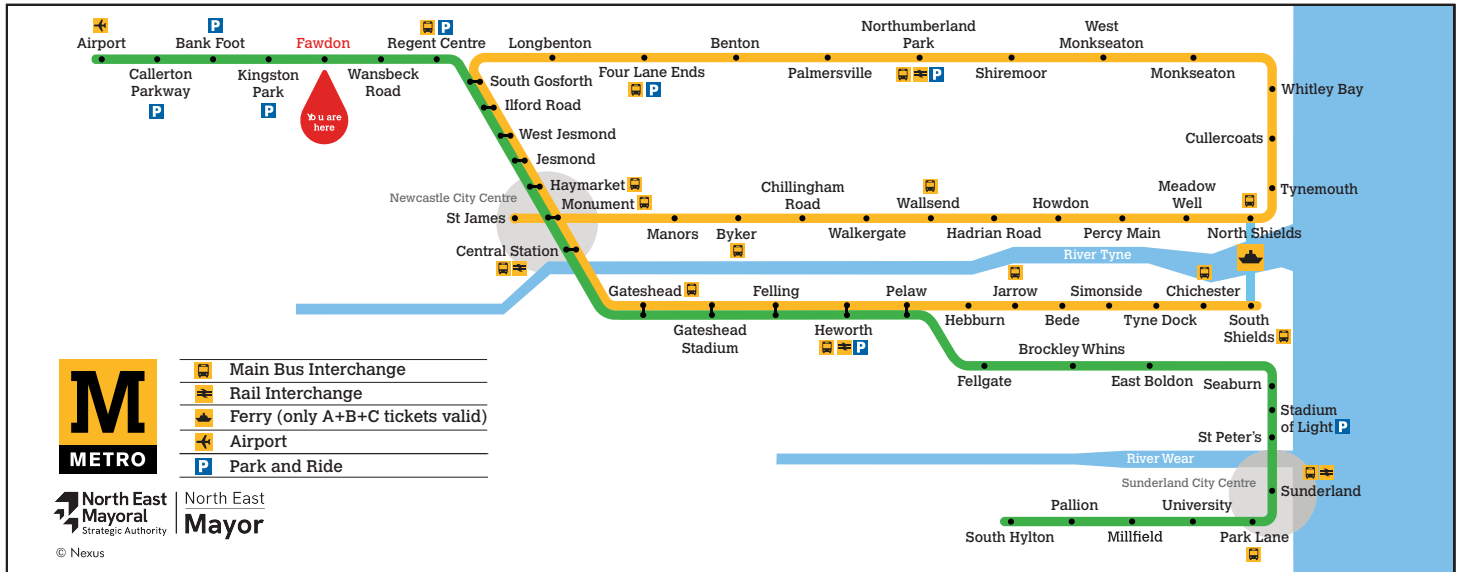

Fawdon

Platform 1

Trains towards South Hylton

Towards South Hylton

These timetables will change on public holidays.

Towards South Hylton
 Daytime Monday to Saturday
Every 12 minutes
 Evenings and Sundays
Every 15 minutes

^a Terminates at Regent Centre
^b Terminates at Sunderland
^c Terminates at Pelaw

Get the Pop App for the latest service information and to plan your journey

Fawdon

Platform 2

Trains towards Airport

- Main Bus Interchange
- Rail Interchange
- Ferry (only A+B+C tickets valid)
- Airport
- Park and Ride

North East
Mayoral
Strategic Authority
Mayor

© Nexus

Towards Airport

Monday to Friday					Saturday					Sunday					
Hour	Minutes	Minutes	Minutes	Minutes	Hour	Minutes	Minutes	Minutes	Minutes	Hour	Minutes	Minutes	Minutes	Minutes	
05	20	44			05	23	49			05	59				
06	09	22	28	36	06	06	22	37	50	06	29	58			
07	10	22	34	46	07	03	18	33	48	07	28	58			
08	10	23	34	46	08	03	18	33	44	48	08	25	45	55	
09	10	22	34	46	09	03	18	33	47	58	09	15	25	45	55
10	10	22	34	46	10	03	20	34	46	58	10	18	25	48	
11	10	22	34	47	11	10	22	34	47	58	11	03	18	33	48
12	10	22	34	46	12	10	22	34	46	58	12	03	18	33	48
13	09	22	34	46	13	09	22	34	46	58	13	03	18	33	48
14	10	22	34	47	14	10	22	34	47	58	14	03	18	33	48
15	10	22	35	46	15	10	22	34	46	58	15	03	18	33	48
16	10	22	34	46	16	10	22	34	46	58	16	03	18	33	48
17	10	22	34	46	17	10	22	34	46	58	17	03	18	33	48
18	10	23	34	48	18	10	23	34	48	18	03	18	33	48	
19	03	20	33	48	19	03	20	33	48	19	03	18	33	48	
20	03	18	33	48	20	03	18	33	48	20	03	18	33	48	
21	03	19	33	48	21	03	19	33	48	21	03	18	33	48	
22	03	18	33	48	22	03	18	33	48	22	03	17	33	48	
23	03	18	33	48	23	03	18	33	48	23	03	18	33	48	

These timetables will change on public holidays.

Towards Airport

Daytime Monday to Saturday
Every 12 minutes

Evenings and Sundays
Every 15 minutes

Get the Pop App for the latest service information and to plan your journey