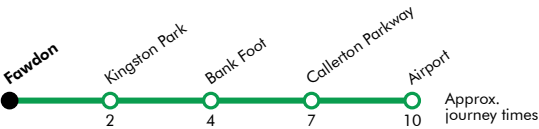

^a Terminates at Regent Centre
^b Terminates at Sunderland
^c Terminates at Pelaw

Get the Pop App for the latest service information and to plan your journey

Fawdon

Platform 2

Trains towards Airport

- Main Bus Interchange
- Rail Interchange
- Ferry (only A+B+C tickets valid)
- Airport
- Park and Ride

North East
Mayoral
Strategic Authority
Mayor

© Nexus

Towards Airport

Monday to Friday					Saturday					Sunday					
Hour	Minutes	Minutes	Minutes	Minutes	Hour	Minutes	Minutes	Minutes	Minutes	Hour	Minutes	Minutes	Minutes	Minutes	
05	20	44			05	23	49			05	59				
06	09	22	28	36	06	06	22	37	50	06	29	58			
07	10	22	34	46	07	03	18	33	48	07	28	58			
08	10	23	34	46	08	03	18	33	44	48	08	25	45	55	
09	10	22	34	46	09	03	18	33	47	58	09	15	25	45	55
10	10	22	34	46	10	03	20	34	46	58	10	18	25	48	
11	10	22	34	47	11	10	22	34	47	58	11	03	18	33	48
12	10	22	34	46	12	10	22	34	46	58	12	03	18	33	48
13	09	22	34	46	13	09	22	34	46	58	13	03	18	33	48
14	10	22	34	47	14	10	22	34	47	58	14	03	18	33	48
15	10	22	35	46	15	10	22	34	46	58	15	03	18	33	48
16	10	22	34	46	16	10	22	34	46	58	16	03	18	33	48
17	10	22	34	46	17	10	22	34	46	58	17	03	18	33	48
18	10	23	34	48	18	10	23	34	48	18	03	18	33	48	
19	03	20	33	48	19	03	20	33	48	19	03	18	33	48	
20	03	18	33	48	20	03	18	33	48	20	03	18	33	48	
21	03	19	33	48	21	03	19	33	48	21	03	18	33	48	
22	03	18	33	48	22	03	18	33	48	22	03	17	33	48	
23	03	18	33	48	23	03	18	33	48	23	03	18	33	48	

These timetables will change on public holidays.

Towards Airport

Daytime Monday to Saturday
Every 12 minutes

Evenings and Sundays
Every 15 minutes

Get the Pop App for the latest service information and to plan your journey