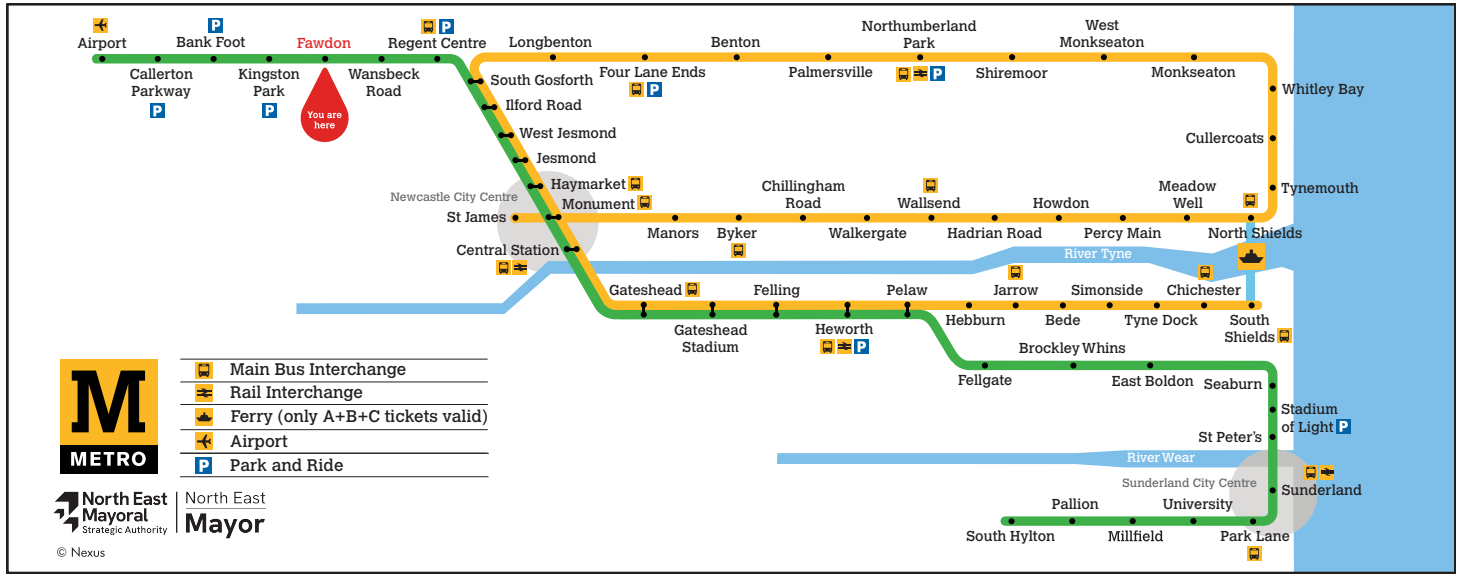

Fawdon

Platform 1

Trains towards South Hylton

Towards South Hylton

These timetables will change on public holidays.

Towards South Hylton
 Daytime Monday to Saturday
Every 12 minutes
 Evenings and Sundays
Every 15 minutes

^a Terminates at Regent Centre
^b Terminates at Sunderland
^c Terminates at Pelaw

Get the Pop App for the latest service information and to plan your journey

Fawdon

Platform 2

Trains towards Airport

- Main Bus Interchange
- Rail Interchange
- Ferry (only A+B+C tickets valid)
- Airport
- Park and Ride

North East
Mayoral
Strategic Authority
Mayor

© Nexus

Towards Airport

Monday to Friday					Saturday					Sunday					
Hour	Minutes	Minutes	Minutes	Minutes	Hour	Minutes	Minutes	Minutes	Minutes	Hour	Minutes	Minutes	Minutes	Minutes	
05	20	44			05	23	49			05	59				
06	09	22	28	36	06	06	22	37	50	06	29	58			
07	10	22	34	46	07	03	18	33	48	07	28	58			
08	10	23	34	46	08	03	18	33	44	48	08	25	45	55	
09	10	22	34	46	09	03	18	33	47	58	09	15	25	45	55
10	10	22	34	46	10	03	20	34	46	58	10	18	25	48	
11	10	22	34	47	11	10	22	34	47	58	11	03	18	33	48
12	10	22	34	46	12	10	22	34	46	58	12	03	18	33	48
13	09	22	34	46	13	09	22	34	46	58	13	03	18	33	48
14	10	22	34	47	14	10	22	34	47	58	14	03	18	33	48
15	10	22	35	46	15	10	22	34	46	58	15	03	18	33	48
16	10	22	34	46	16	10	22	34	46	58	16	03	18	33	48
17	10	22	34	46	17	10	22	34	46	58	17	03	18	33	48
18	10	23	34	48	18	10	23	34	48	18	03	18	33	48	
19	03	20	33	48	19	03	20	33	48	19	03	18	33	48	
20	03	18	33	48	20	03	18	33	48	20	03	18	33	48	
21	03	19	33	48	21	03	19	33	48	21	03	18	33	48	
22	03	18	33	48	22	03	18	33	48	22	03	17	33	48	
23	03	18	33	48	23	03	18	33	48	23	03	18	33	48	

These timetables will change on public holidays.

Towards Airport

Daytime Monday to Saturday
Every 12 minutes

Evenings and Sundays
Every 15 minutes

Get the Pop App for the latest service information and to plan your journey