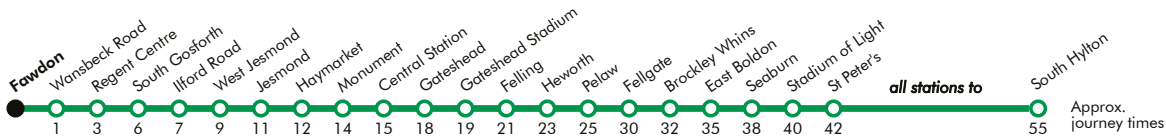

Fawdon

Platform 1

Trains towards South Hylton

Towards South Hylton

These timetables will change on public holidays.

Towards South Hylton
 Daytime Monday to Saturday
Every 12 minutes
 Evenings and Sundays
Every 15 minutes

^a Terminates at Regent Centre
^b Terminates at Sunderland
^c Terminates at Pelaw

Get the Pop App for the latest service information and to plan your journey

Fawdon

Platform 2

Trains towards Airport

- Main Bus Interchange
- Rail Interchange
- Ferry (only A+B+C tickets valid)
- Airport
- Park and Ride

These timetables will change on public holidays.

Towards Airport

Daytime Monday to Saturday
Every 12 minutes

Evenings and Sundays
Every 15 minutes

Get the Pop App for the latest service information and to plan your journey