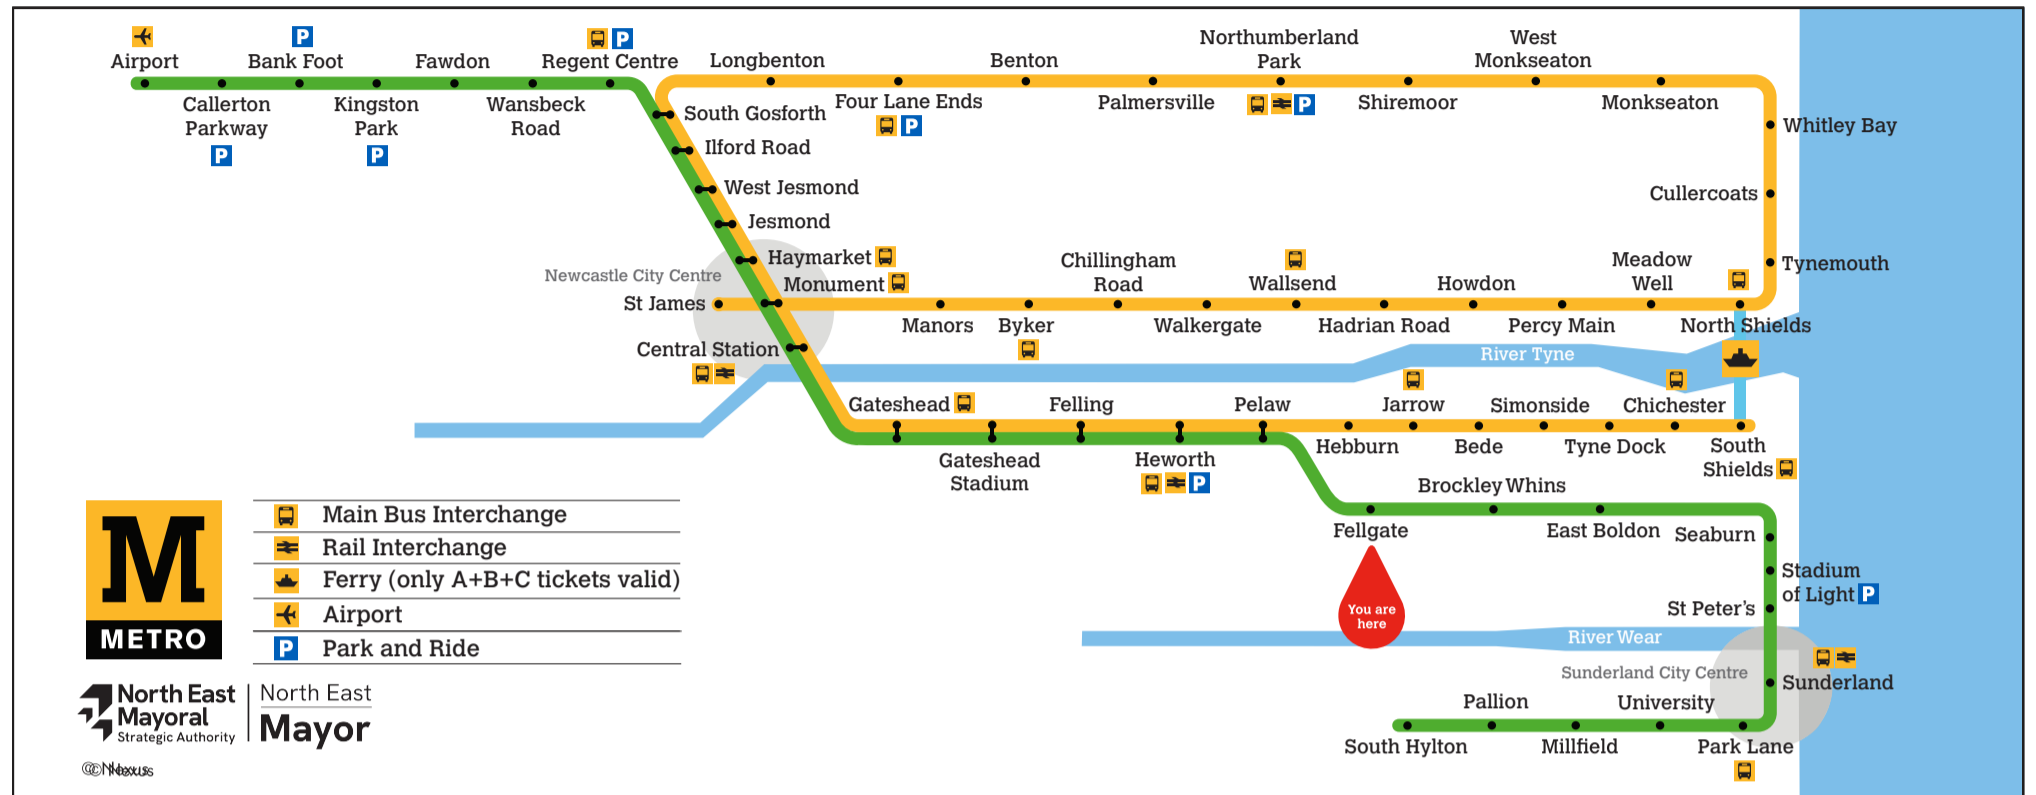

Fellgate

Platform 1

Trains towards South Hylton

Towards South Hylton

Monday to Friday					Saturday					Sunday									
Hour	Minutes	Minutes	Minutes	Minutes	Hour	Minutes	Minutes	Minutes	Minutes	Hour	Minutes	Minutes	Minutes	Minutes					
05	28 ^a	32	45	57	05	29 ^a	37	48		05									
06	09	20	30	42	54	06	03	19	33	48	06	34	55						
07	07	18	30	42	54	07	04	18	33	48	07	25	55						
08	06	20	30	42	54	08	03	20	33	47	08	25	55						
09	06	18	30	43	56	09	03	18	29	43	56	09	23	35	48				
10	06	20	31	42	55	10	06	19	31	42	55	10	03	18	33	48			
11	06	19	30	42	54	11	06	19	30	43	54	11	03	18	33	48			
12	06	20	30	42	54	12	06	20	30	42	54	12	03	18	33	48			
13	06	18	30	41	54	13	06	18	30	41	54	13	03	18	33	48			
14	04	20	30	42	55	14	04	20	30	42	55	14	03	18	33	48			
15	06	21	30	42	54	15	06	21	30	42	54	15	03	18	33	48			
16	05	18	30	42	56	16	05	18	30	42	56	16	03	18	33	48			
17	06	20	33	42	54	17	06	20	30	42	54	17	04	18	33	48			
18	06	18	33	48	18	06	18	33	48	18	06	18	33	48	18	03	18	33	48
19	03	18	33	48	19	03	18	33	48	19	03	18	33	48	19	03	18	33	48
20	03	18	33	48	20	03	18	33	48	20	03	18	33	48	20	03	18	33	48
21	03	18	33	48	21	03	18	33	48	21	03	18	33	48	21	03	18	33	48
22	03	18	33	48	22	03	18	33	48	22	03	18	33	48	22	03	18	33	48
23	03	18	32 ^b		23	03	18	32 ^b		23	03	18	32 ^b		23	03	18	32 ^b	

^a Terminates at Park Lane
^b Terminates at Sunderland

These timetables will change on public holidays.

Towards South Hylton

Daytime Monday to Saturday
Every 12 minutes

Evenings and Sundays
Every 15 minutes

Get the Pop App for the latest service information and to plan your journey

Displayed May 2026

Fellgate

Platform 2

Trains towards Airport

Towards Airport

These timetables will change on public holidays.

Towards Airport

^a Terminates at South Gosforth
^b Terminates at Regent Centre

Get the Pop App for the latest service information and to plan your journey

Displayed May 2026