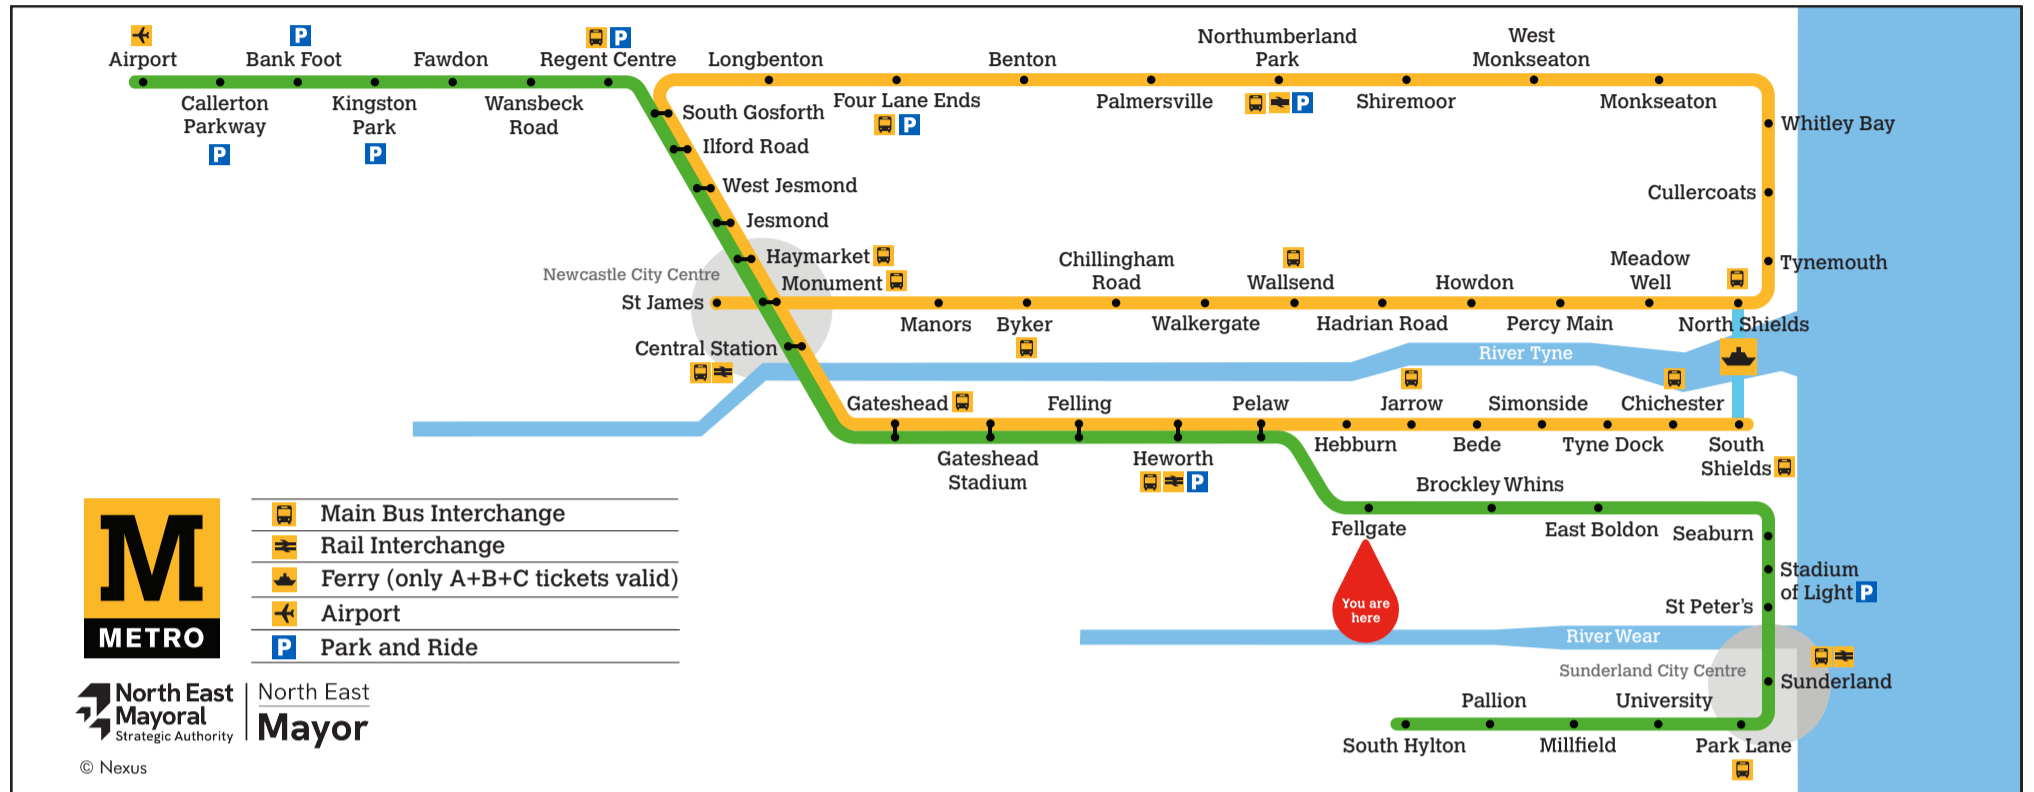

Fellgate

Platform 1

Trains towards South Hylton

Towards South Hylton

Monday to Friday					Saturday					Sunday									
Hour	Minutes	Minutes	Minutes	Minutes	Hour	Minutes	Minutes	Minutes	Minutes	Hour	Minutes	Minutes	Minutes	Minutes					
05	28 ^a	32	45	57	05	29 ^a	37	48		05									
06	09	20	30	42	54	06	03	19	33	48	06	34	55						
07	07	18	30	42	54	07	04	18	33	48	07	25	55						
08	06	20	30	42	54	08	03	20	33	47	08	25	55						
09	06	18	30	43	56	09	03	18	29	43	56	09	23	35	48				
10	06	20	31	42	55	10	06	19	31	42	55	10	03	18	33	48			
11	06	19	30	42	54	11	06	19	30	43	54	11	03	18	33	48			
12	06	20	30	42	54	12	06	20	30	42	54	12	03	18	33	48			
13	06	18	30	41	54	13	06	18	30	41	54	13	03	18	33	48			
14	04	20	30	42	55	14	04	20	30	42	55	14	03	18	33	48			
15	06	21	30	42	54	15	06	21	30	42	54	15	03	18	33	48			
16	05	18	30	42	56	16	05	18	30	42	56	16	03	18	33	48			
17	06	20	33	42	54	17	06	20	30	42	54	17	04	18	33	48			
18	06	18	33	48	18	06	18	33	48	18	06	18	33	48	18	03	18	33	48
19	03	18	33	48	19	03	18	33	48	19	03	18	33	48	19	03	18	33	48
20	03	18	33	48	20	03	18	33	48	20	03	18	33	48	20	03	18	33	48
21	03	18	33	48	21	03	18	33	48	21	03	18	33	48	21	03	18	33	48
22	03	18	33	48	22	03	18	33	48	22	03	18	33	48	22	03	18	33	48
23	03	18	32 ^b		23	03	18	32 ^b		23	03	18	32 ^b		23	03	18	32 ^b	

^a Terminates at Park Lane
^b Terminates at Sunderland

These timetables will change on public holidays.

Towards South Hylton

Daytime Monday to Saturday
Every 12 minutes

Evenings and Sundays
Every 15 minutes

Get the Pop App for the latest service information and to plan your journey

Displayed May 2026

Fellgate

Platform 2

Trains towards Airport

Towards Airport

These timetables will change on public holidays.

Towards Airport

^a Terminates at South Gosforth
^b Terminates at Regent Centre

Get the Pop App for the latest service information and to plan your journey

Displayed May 2026