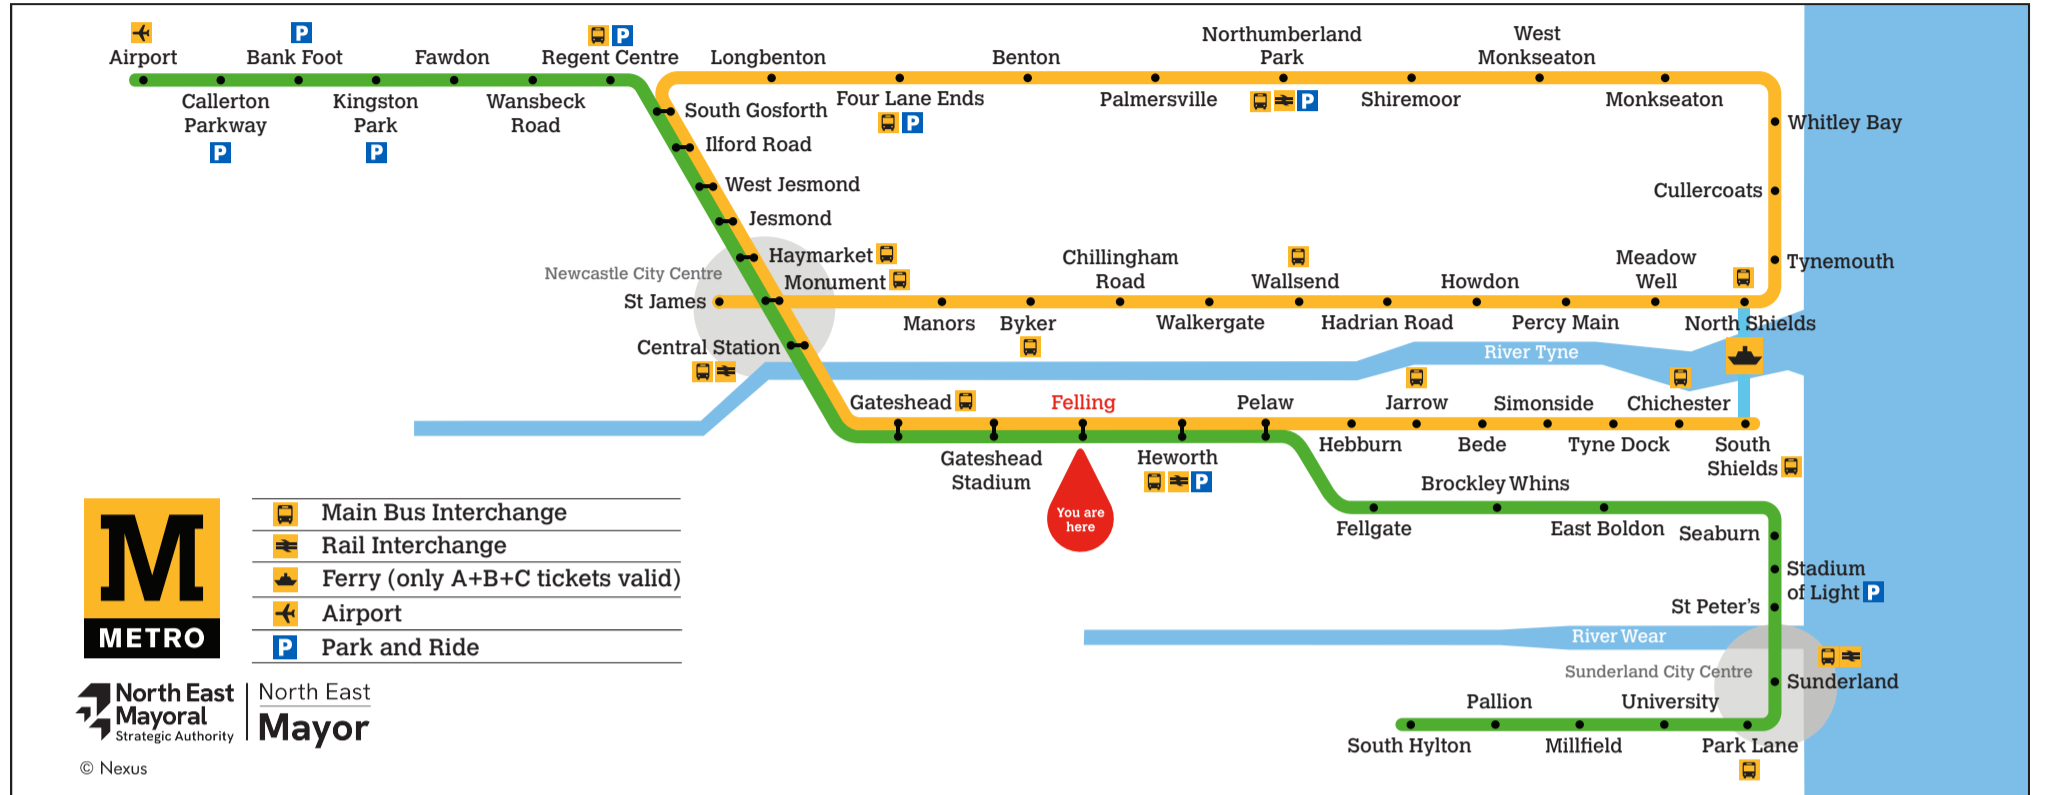

Felling

Platform 1

Trains towards South Hylton/South Shields

- Main Bus Interchange
- Rail Interchange
- Ferry (only A+B+C tickets valid)
- Airport
- Park and Ride

© Nexus