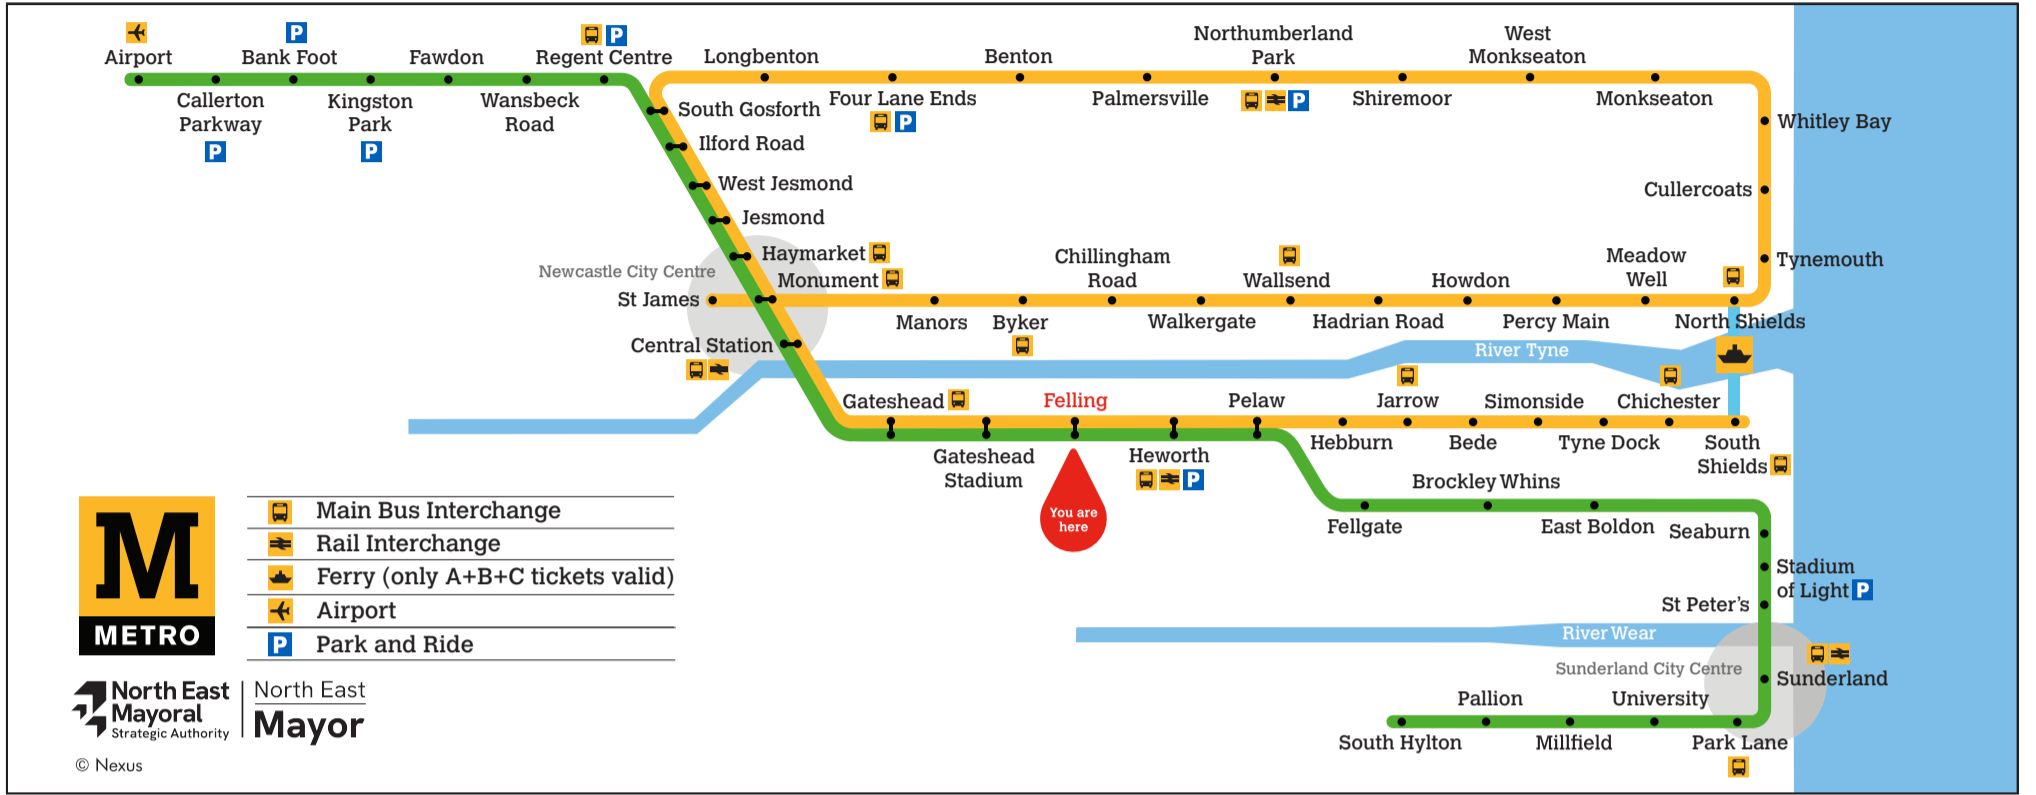

#### Towards South Shields

Daytime Monday to Saturday  
**Every 12 minutes**  
Evenings and Sundays  
**Every 15 minutes**

Get the Pop App for the latest service information and to plan your journey

Displayed May 2026

### Trains towards Airport/St James via Whitley Bay

a Terminates at South Gosforth      b Terminates at Regent Centre

These timetables will change on public holidays.

**Towards Airport**

Daytime Monday to Saturday  
**Every 12 minutes**

Evenings and Sundays  
**Every 15 minutes**

a Terminates at Benton      b Terminates at Monument      c Terminates at Manors

**Towards St James via Whitley Bay**

Daytime Monday to Saturday  
**Every 12 minutes**

Evenings and Sundays  
**Every 15 minutes**