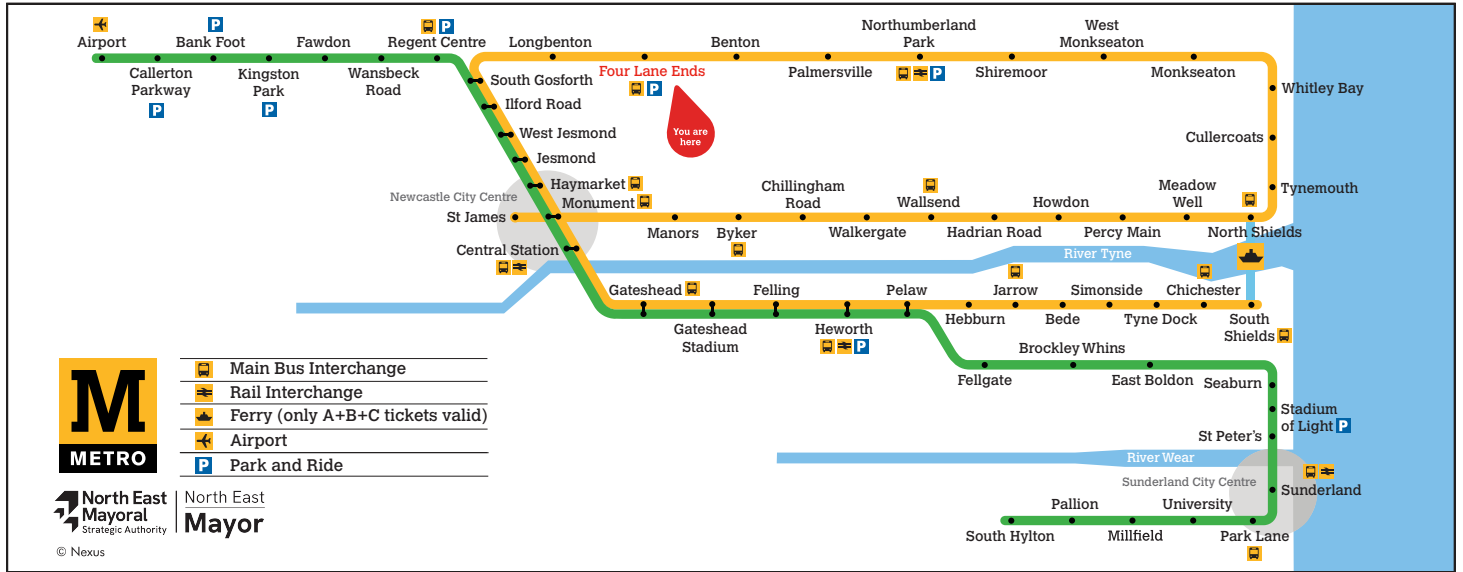

Four Lane Ends

Platform 1

Trains towards South Shields

Towards South Shields

Monday to Friday				Saturday				Sunday				
Hour	Minutes	Minutes	Minutes	Hour	Minutes	Minutes	Minutes	Hour	Minutes	Minutes	Minutes	
05	19	30	56	05	25	55		05				
06	19	31	43	06	20	40	55	06	10	40		
07	07	19	31	07	10	25	40	07	10	40		
08	07	19	31	08	10	25	40	08	10	40		
09	07	19	31	09	07	19	31	09	10	40		
10	07	19	31	10	07	19	31	10	10	40	55	
11	07	19	31	11	07	19	31	11	10	25	40	55
12	07	19	31	12	07	19	31	12	10	25	40	55
13	07	19	31	13	07	19	31	13	10	25	40	55
14	07	19	31	14	07	19	31	14	10	25	40	55
15	07	19	31	15	07	19	31	15	10	25	40	55
16	07	19	31	16	07	19	31	16	10	25	40	55
17	07	19	31	17	07	19	31	17	10	25	40	55
18	07	14 ^b	25	18	07	14 ^b	25	18	10	25	40	55
19	10	25	40	19	10	25	40	19	10	25	40	55
20	10	25	40	20	10	25	40	20	10	25	40	55
21	10	25	40	21	10	25	40	21	10	25	40	55
22	10	25	40	22	10	25	40	22	10	25	40	55
23	10	25 ^b	40 ^a	23	10	25 ^b	40 ^a	23	10	25 ^b	40 ^a	55 ^a
00	10 ^a	25 ^a		00	10 ^a	25 ^a		00	10 ^a	25 ^a		

^a Terminates at Longbenton
^b Terminates at Pelaw

These timetables will change on public holidays.

Towards South Shields

Daytime Monday to Saturday
Every 12 minutes

Evenings and Sundays
Every 15 minutes

Get the Pop App for the latest service information and to plan your journey

Displayed May 2026

Four Lane Ends

Platform 2

Trains towards St James via Whitley Bay

- Main Bus Interchange
- Rail Interchange
- Ferry (only A+B+C tickets valid)
- Airport
- Park and Ride

North East
Mayoral
Strategic Authority

^a Terminates at Benton
^b Terminates at Monument

These timetables will change on public holidays.

Towards St James via Whitley Bay

Daytime Monday to Saturday
Every 12 minutes

Evenings and Sundays
Every 15 minutes