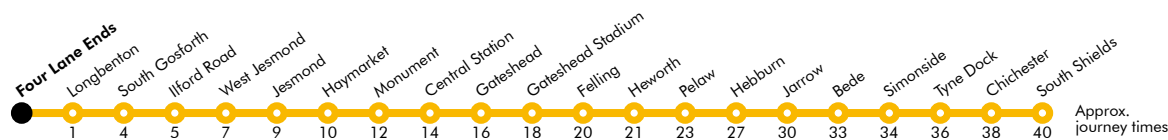

Four Lane Ends

Platform 1

Trains towards South Shields

Towards South Shields

Monday to Friday				Saturday				Sunday				
Hour	Minutes	Minutes	Minutes	Hour	Minutes	Minutes	Minutes	Hour	Minutes	Minutes	Minutes	
05	19	30	56	05	25	55		05				
06	19	31	43	06	20	40	55	06	10	40		
07	07	19	31	07	10	25	40	07	10	40		
08	07	19	31	08	10	25	40	08	10	40		
09	07	19	31	09	07	19	31	09	10	40		
10	07	19	31	10	07	19	31	10	10	40	55	
11	07	19	31	11	07	19	31	11	10	25	40	55
12	07	19	31	12	07	19	31	12	10	25	40	55
13	07	19	31	13	07	19	31	13	10	25	40	55
14	07	19	31	14	07	19	31	14	10	25	40	55
15	07	19	31	15	07	19	31	15	10	25	40	55
16	07	19	31	16	07	19	31	16	10	25	40	55
17	07	19	31	17	07	19	31	17	10	25	40	55
18	07	14 ^b	25	18	07	14 ^b	25	18	10	25	40	55
19	10	25	40	19	10	25	40	19	10	25	40	55
20	10	25	40	20	10	25	40	20	10	25	40	55
21	10	25	40	21	10	25	40	21	10	25	40	55
22	10	25	40	22	10	25	40	22	10	25	40	55
23	10	25 ^b	40 ^a	23	10	25 ^b	40 ^a	23	10	25 ^b	40 ^a	55 ^a
00	10 ^a	25 ^a		00	10 ^a	25 ^a		00	10 ^a	25 ^a		

^a Terminates at Longbenton
^b Terminates at Pelaw

These timetables will change on public holidays.

Towards South Shields

Daytime Monday to Saturday
Every 12 minutes

Evenings and Sundays
Every 15 minutes

Get the Pop App for the latest service information and to plan your journey

Displayed May 2026

Four Lane Ends

Platform 2

Trains towards St James via Whitley Bay

- Main Bus Interchange
- Rail Interchange
- Ferry (only A+B+C tickets valid)
- Airport
- Park and Ride

North East
Mayoral
Strategic Authority

^a Terminates at Benton
^b Terminates at Monument

These timetables will change on public holidays.

Towards St James via Whitley Bay

Daytime Monday to Saturday
Every 12 minutes

Evenings and Sundays
Every 15 minutes