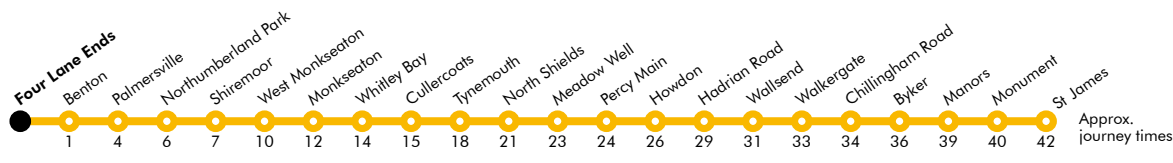

^a Terminates at Longbenton
^b Terminates at Pelaw

These timetables will change on public holidays.

Towards South Shields

Daytime Monday to Saturday
Every 12 minutes

Evenings and Sundays
Every 15 minutes

Get the Pop App for the latest service information and to plan your journey

Displayed May 2026

Four Lane Ends

Platform 2

Trains towards St James via Whitley Bay

- Main Bus Interchange
- Rail Interchange
- Ferry (only A+B+C tickets valid)
- Airport
- Park and Ride

North East
Mayoral
Strategic Authority

Towards St James via Whitley Bay

Monday to Friday					Saturday					Sunday					
Hour Minutes					Hour Minutes					Hour Minutes					
05	09	28	48		05	23	38	53		05	08	38			
06	02	14	26	38	06	08	23	38	53	06	08	38			
07	02	14	26	38	07	08	23	38	53	07	08	38			
08	02	14	26	38	08	08	23	38	53	08	08	38			
09	02	14	26	38	09	08	23	38	53	09	08	38	53		
10	02	14	26	38	10	09	19	26	38	50	10	08	23	38	53
11	02	14	26	38	11	02	14	26	38	50	11	08	23	38	53
12	02	14	26	38	12	02	14	26	38	50	12	08	23	38	53
13	02	14	26	38	13	02	14	26	38	50	13	08	23	38	53
14	02	14	26	38	14	02	14	26	38	50	14	08	23	38	53
15	02	14	26	38	15	02	14	26	38	50	15	08	23	38	53
16	02	14	26	38	16	02	14	26	38	50	16	08	23	38	53
17	02	14	26	38	17	02	14	26	38	50	17	08	23	38	53
18	02	14	26	38	18	02	14	26	38	53	18	08	23	38	53
19	08	14 ^a	23	38	19	08	14 ^a	23	38	53	19	08	23	38	53
20	08	23	38	53	20	08	23	38	53	20	08	23	38	53	
21	08	23	38	53	21	08	23	38	53	21	08	23	38	53	
22	08	23	38	53	22	08	23	38	53	22	08	23	38	53	
23	08	23 ^b	38 ^b	53 ^c	23	08	23 ^b	38 ^b	53 ^c	23	08	23 ^b	38 ^b	53 ^c	
00	10 ^a	25 ^a	32 ^a	38 ^a	00	10 ^a	25 ^a	32 ^a	38 ^a	00	10 ^a	25 ^a	32 ^a	38 ^a	

^a Terminates at Benton
^b Terminates at Monument

These timetables will change on public holidays.

Towards St James via Whitley Bay

Daytime Monday to Saturday
Every 12 minutes

Evenings and Sundays
Every 15 minutes