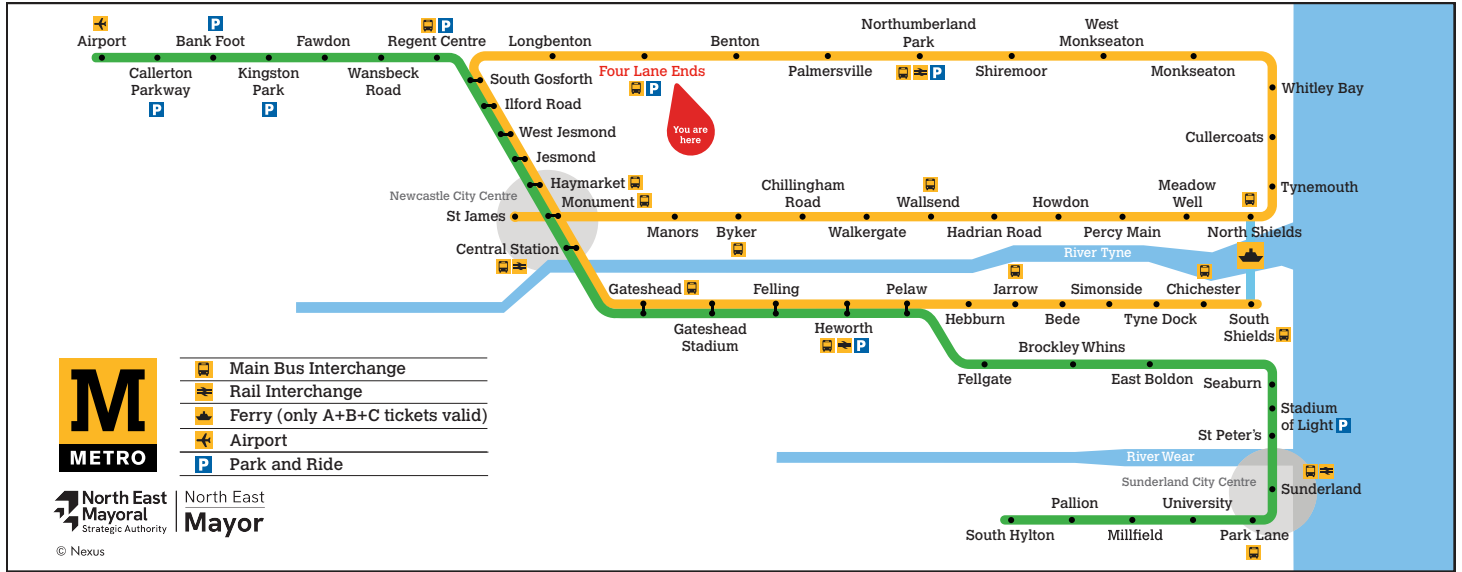

Four Lane Ends

Platform 1

Trains towards South Shields

Towards South Shields

Monday to Friday				Saturday				Sunday				
Hour	Minutes	Minutes	Minutes	Hour	Minutes	Minutes	Minutes	Hour	Minutes	Minutes	Minutes	
05	19	30	56	05	25	55		05				
06	19	31	43	06	20	40	55	06	10	40		
07	07	19	31	07	10	25	40	07	10	40		
08	07	19	31	08	10	25	40	08	10	40		
09	07	19	31	09	07	19	31	09	10	40		
10	07	19	31	10	07	19	31	10	10	40	55	
11	07	19	31	11	07	19	31	11	10	25	40	55
12	07	19	31	12	07	19	31	12	10	25	40	55
13	07	19	31	13	07	19	31	13	10	25	40	55
14	07	19	31	14	07	19	31	14	10	25	40	55
15	07	19	31	15	07	19	31	15	10	25	40	55
16	07	19	31	16	07	19	31	16	10	25	40	55
17	07	19	31	17	07	19	31	17	10	25	40	55
18	07	14 ^b	25	18	07	14 ^b	25	18	10	25	40	55
19	10	25	40	19	10	25	40	19	10	25	40	55
20	10	25	40	20	10	25	40	20	10	25	40	55
21	10	25	40	21	10	25	40	21	10	25	40	55
22	10	25	40	22	10	25	40	22	10	25	40	55
23	10	25 ^b	40 ^a	23	10	25 ^b	40 ^a	23	10	25 ^b	40 ^a	55 ^a
00	10 ^a	25 ^a		00	10 ^a	25 ^a		00	10 ^a	25 ^a		

^a Terminates at Longbenton
^b Terminates at Pelaw

These timetables will change on public holidays.

Towards South Shields

Daytime Monday to Saturday
Every 12 minutes

Evenings and Sundays
Every 15 minutes

Get the Pop App for the latest service information and to plan your journey

Displayed May 2026

Four Lane Ends

Platform 2

Trains towards St James via Whitley Bay

- Main Bus Interchange
- Rail Interchange
- Ferry (only A+B+C tickets valid)
- Airport
- Park and Ride

North East
Mayoral
Strategic Authority

^a Terminates at Benton
^b Terminates at Monument

These timetables will change on public holidays.

Towards St James via Whitley Bay

Daytime Monday to Saturday
Every 12 minutes

Evenings and Sundays
Every 15 minutes