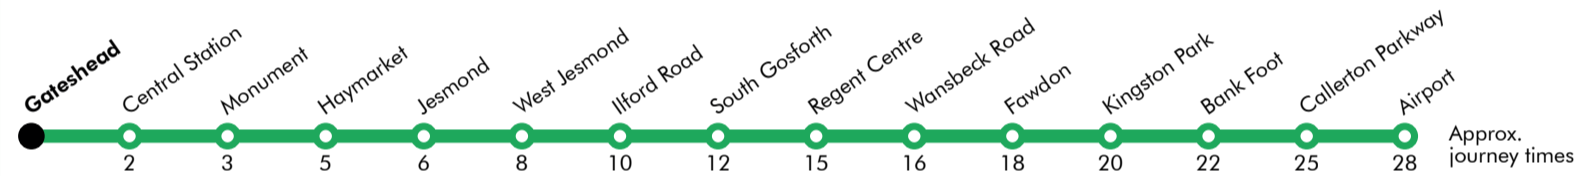

^a Terminates at Pelaw

Towards South Shields

Daytime Monday to Saturday
Every 12 minutes

Evenings and Sundays
Every 15 minutes

Get the Pop App for the latest service information and to plan your journey

Displayed May 2026

Gateshead

Platform 2

Trains towards Airport/St James via Whitley Bay

Towards Airport

Monday to Friday	Saturday	Sunday
Hour Minutes	Hour Minutes	Hour Minutes
05 50	05 05	05 05
06 17 39 51	06 18 44 59	06 39
07 03 15 27 39 51	07 14 29 44 59	07 09 39
08 04 15 27 39 51	08 14 29 44 59	08 06 36
09 03 15 27 39 51	09 14 28 44	09 06 36
10 03 15 27 39 51	10 01 15 27 39 51	10 06 29 44 59
11 03 15 28 39 51	11 03 15 28 39 51	11 14 29 44 59
12 03 15 27 39 50	12 03 15 27 39 50	12 14 29 44 59
13 03 15 27 39 51	13 03 15 27 39 51	13 14 29 44 59
14 03 15 28 39 51	14 03 15 28 39 51	14 14 29 44 59
15 03 15 27 39 51	15 03 15 27 39 51	15 14 29 44 59
16 03 15 27 39 51	16 03 15 27 39 51	16 14 29 44 59
17 03 15 27 39 51	17 03 15 27 39 51	17 14 29 44 59
18 04 15 29 44	18 04 15 29 44	18 14 29 44 59
19 01 09 ^a 14 29 44 59	19 01 09 ^a 14 29 44 59	19 14 29 44 59
20 14 29 44	20 14 29 44	20 14 29 44 59
21 00 14 29 44 59	21 00 14 29 44 59	21 14 29 44 58
22 14 29 44 59	22 14 29 44 59	22 14 29 44 59
23 14 29 43 ^b 54 ^a	23 14 29 43 ^b 54 ^a	23 14 29 43 ^b 54 ^a
00 00 ^b 09 ^b 18 ^a 24 ^a	00 00 ^b 09 ^b 18 ^a 24 ^a	00 00 ^b 09 ^b 18 ^a 24 ^a

Towards South Gosforth
 Daytime Monday to Saturday
Every 6 minutes
 Evenings and Sundays
Every 7-8 minutes

Towards St James via Whitley Bay
 Daytime Monday to Saturday
Every 12 minutes
 Evenings and Sundays
Every 15 minutes