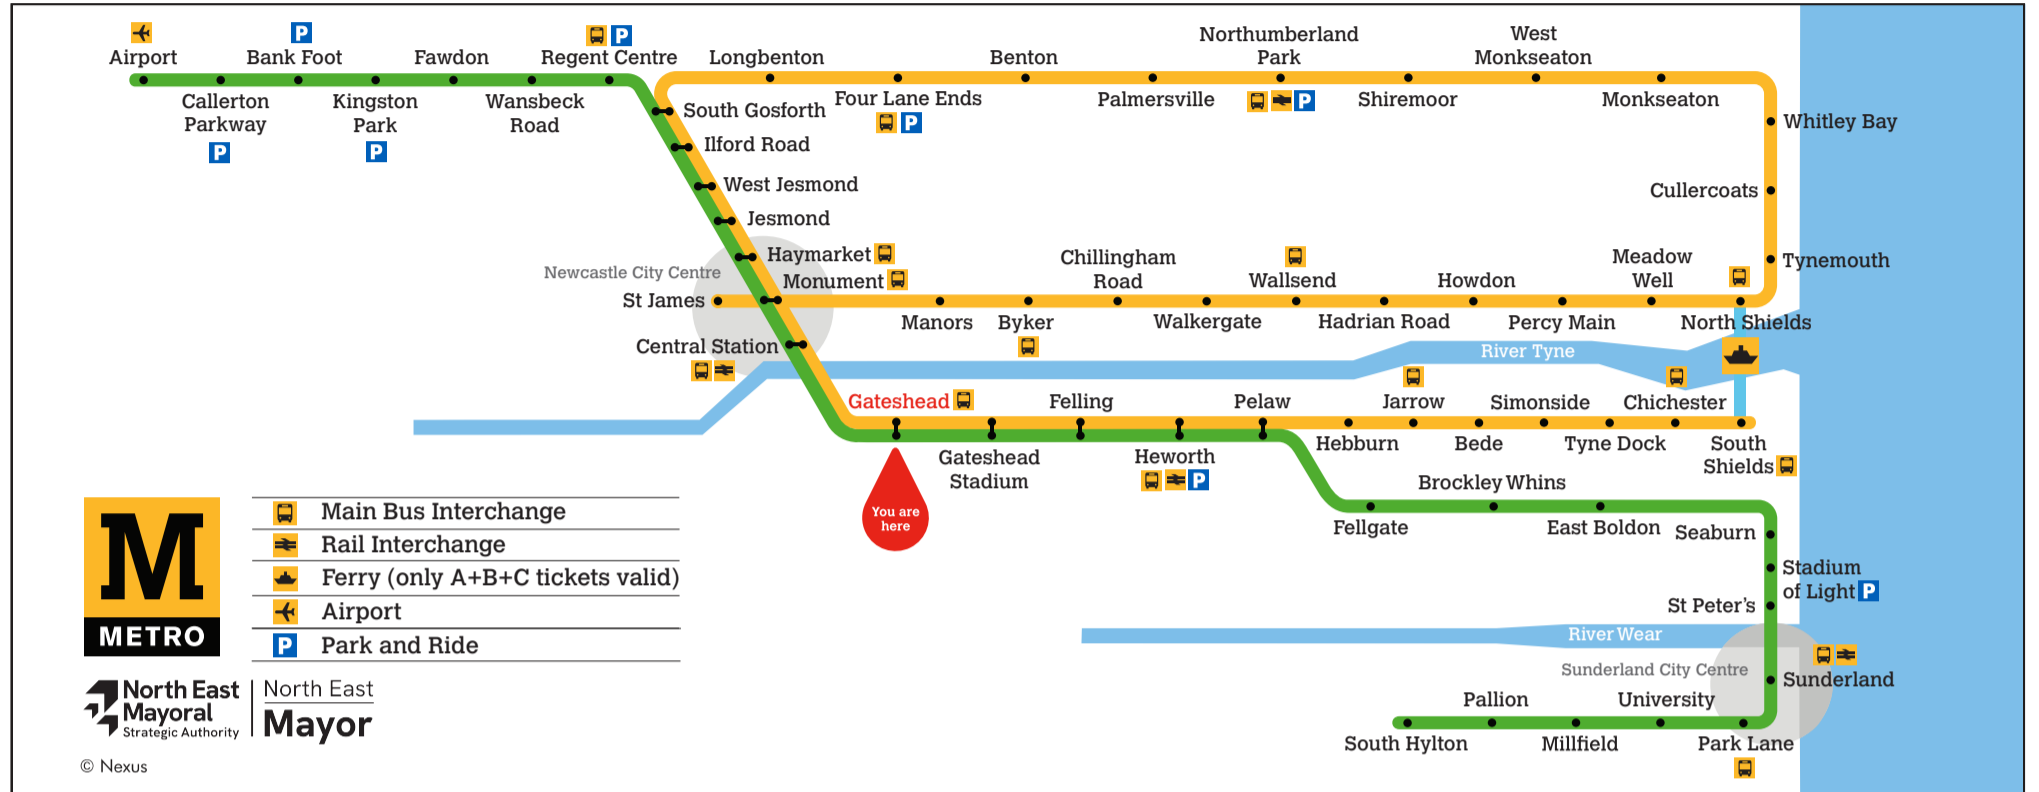

^a Terminates at Pelaw

Towards South Shields

Daytime Monday to Saturday
Every 12 minutes

Evenings and Sundays
Every 15 minutes

Get the Pop App for the latest service information and to plan your journey

Displayed May 2026

Gateshead

Platform 2

Trains towards Airport/St James via Whitley Bay

Towards Airport

Monday to Friday	Saturday	Sunday
Hour Minutes	Hour Minutes	Hour Minutes
05 50	05 05	05 05
06 17 39 51	06 18 44 59	06 39
07 03 15 27 39 51	07 14 29 44 59	07 09 39
08 04 15 27 39 51	08 14 29 44 59	08 06 36
09 03 15 27 39 51	09 14 28 44	09 06 36
10 03 15 27 39 51	10 01 15 27 39 51	10 06 29 44 59
11 03 15 28 39 51	11 03 15 28 39 51	11 14 29 44 59
12 03 15 27 39 50	12 03 15 27 39 50	12 14 29 44 59
13 03 15 27 39 51	13 03 15 27 39 51	13 14 29 44 59
14 03 15 28 39 51	14 03 15 28 39 51	14 14 29 44 59
15 03 15 27 39 51	15 03 15 27 39 51	15 14 29 44 59
16 03 15 27 39 51	16 03 15 27 39 51	16 14 29 44 59
17 03 15 27 39 51	17 03 15 27 39 51	17 14 29 44 59
18 04 15 29 44	18 04 15 29 44	18 14 29 44 59
19 01 09 ^a 14 29 44 59	19 01 09 ^a 14 29 44 59	19 14 29 44 59
20 14 29 44	20 14 29 44	20 14 29 44 59
21 00 14 29 44 59	21 00 14 29 44 59	21 14 29 44 58
22 14 29 44 59	22 14 29 44 59	22 14 29 44 59
23 14 29 43 ^b 54 ^a	23 14 29 43 ^b 54 ^a	23 14 29 43 ^b 54 ^a
00 00 ^b 09 ^b 18 ^a 24 ^a	00 00 ^b 09 ^b 18 ^a 24 ^a	00 00 ^b 09 ^b 18 ^a 24 ^a

^a Terminates at South Gosforth ^b Terminates at Regent Centre

These timetables will change on public holidays.

Towards Airport
 Daytime Monday to Saturday
Every 12 minutes
 Evenings and Sundays
Every 15 minutes

Towards South Gosforth
 Daytime Monday to Saturday
Every 6 minutes
 Evenings and Sundays
Every 7-8 minutes

Towards St James via Whitley Bay
 Daytime Monday to Saturday
Every 12 minutes
 Evenings and Sundays
Every 15 minutes