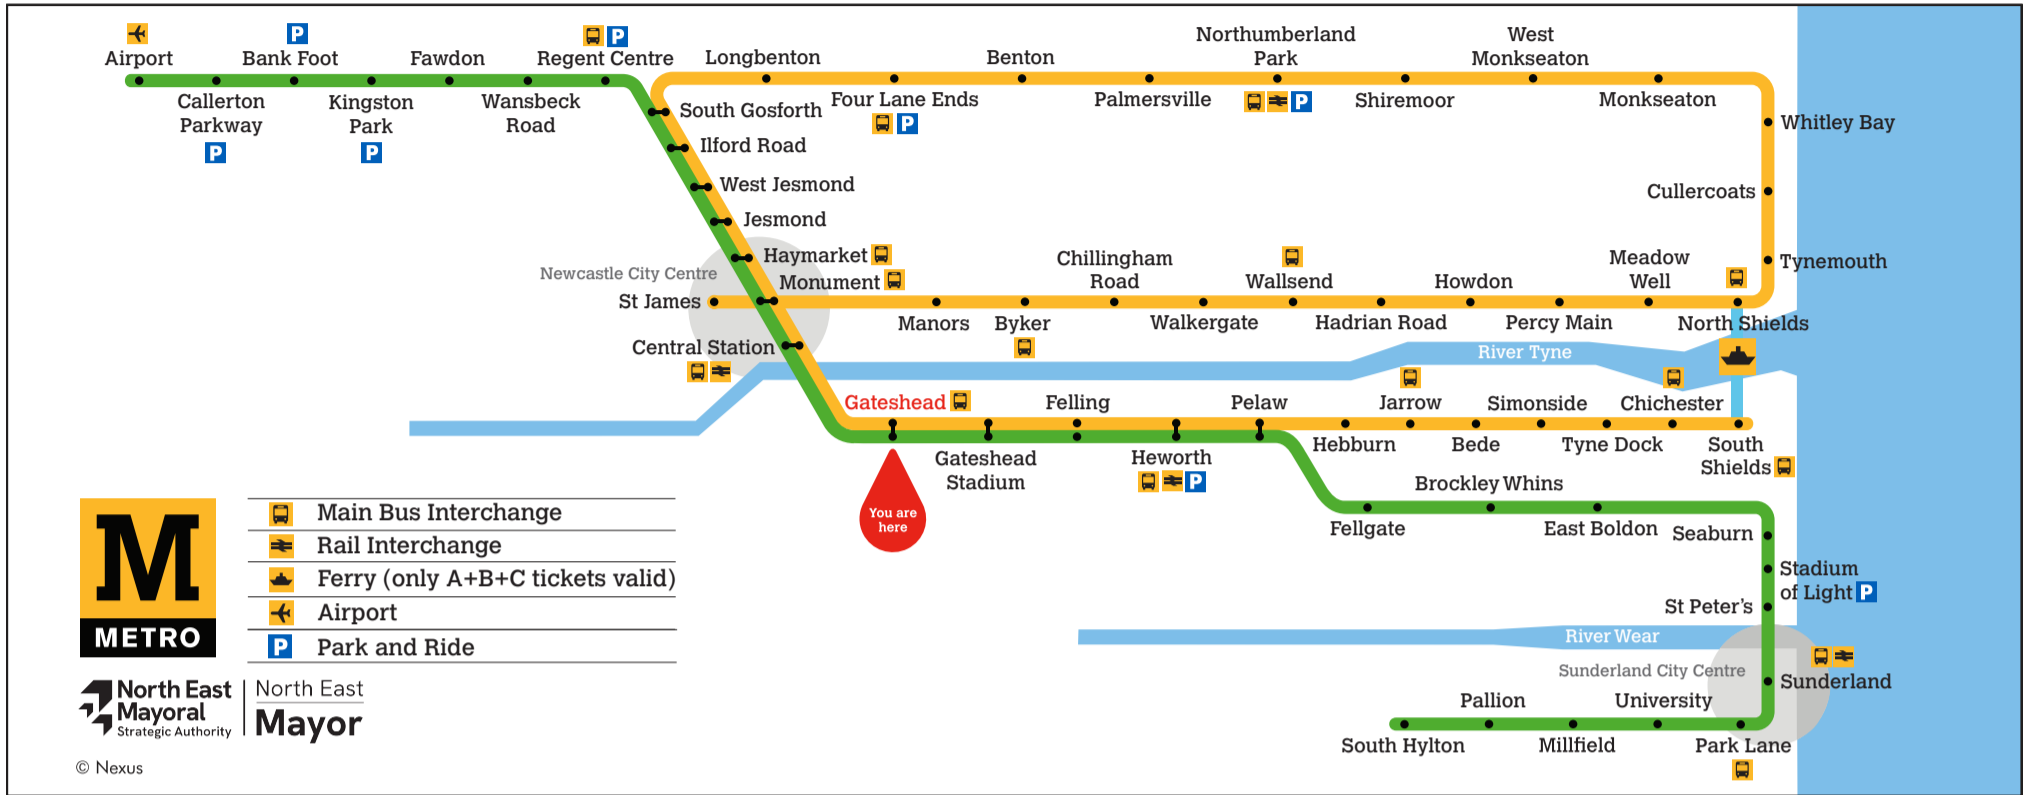

Gateshead

Platform 1

Trains towards South Hylton/South Shields

- Main Bus Interchange
- Rail Interchange
- Ferry (only A+B+C tickets valid)
- Airport
- Park and Ride

North East
Mayoral
Strategic Authority

^a Terminates at Pelaw

Towards South Shields

Daytime Monday to Saturday
Every 12 minutes

Evenings and Sundays
Every 15 minutes

Get the Pop App for the latest service information and to plan your journey

Displayed May 2026

Towards South Gosforth
 Daytime Monday to Saturday
Every 6 minutes
 Evenings and Sundays
Every 7-8 minutes

Towards St James via Whitley Bay
 Daytime Monday to Saturday
Every 12 minutes
 Evenings and Sundays
Every 15 minutes

^a Terminates at Benton ^b Terminates at Monument ^c Terminates at Manors

Get the Pop App for the latest service information and to plan your journey