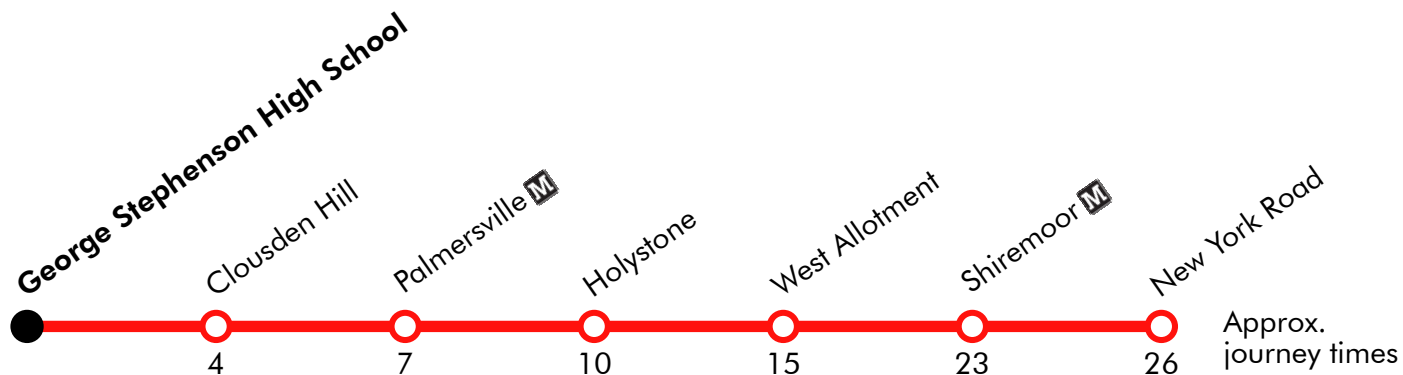

S655

George Stephenson High School - Holystone - West Allotment - New York Road Stanley Travel

Effective from: 01/09/2025

Monday to Friday

Notes:	a	b
George Stephenson High School	1415	1508
Clousden Hill	1419	1512
Palmersville	1422	1515
Holystone	1425	1518
West Allotment	1430	1523
Shiremoor	1437	1532
New York Road	1440	1535

- **a** Only runs on Tuesdays
- **b** Does not run on Tuesdays

Via: Southgate, East Bailey, Southgate, Great Lime Road, Whitley Road, Benton Road, Benton Lane, Earsdon Road, Park Lane, New York Road