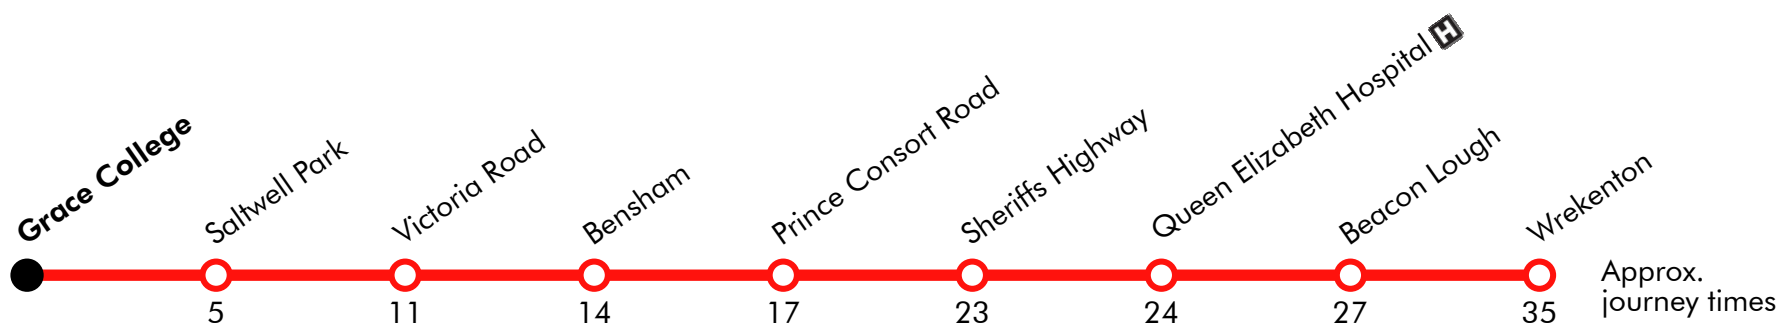

S865

Grace College - Bensham - Wrekenton

Go North East

Effective from: 01/09/2025

Monday to Friday

Notes:	a
Grace College	1630
Saltwell Park	1635
Victoria Road	1641
Bensham	1644
Prince Consort Road	1647
Sheriffs Highway	1653
Queen Elizabeth Hospital	1654
Beacon Lough	1657
Wrekenton	1705

a Does not run on Fridays

Via: Saltwell Road S, Saltwell Road, Saltwell Road S, Saltwell Road South, Saltwell Road, Saltwell View, Brinkburn Avenue, Coatsworth Road, Whitehall Road, Saltwell Road, Lobley Hill Road, Victoria Road, Askew Road, Derwentwater Road, School Street, Bensham Road, Prince Consort Road, Shipcote Lane, Old Durham Road, Sherriffs Highway, Sheriffs Highway, Old Durham Road, Beacon Lough Road, Eastdale Gardens, Easedale Gardens, Harlow Green Lane, Waverley Road, Easedale Gardens, High Street