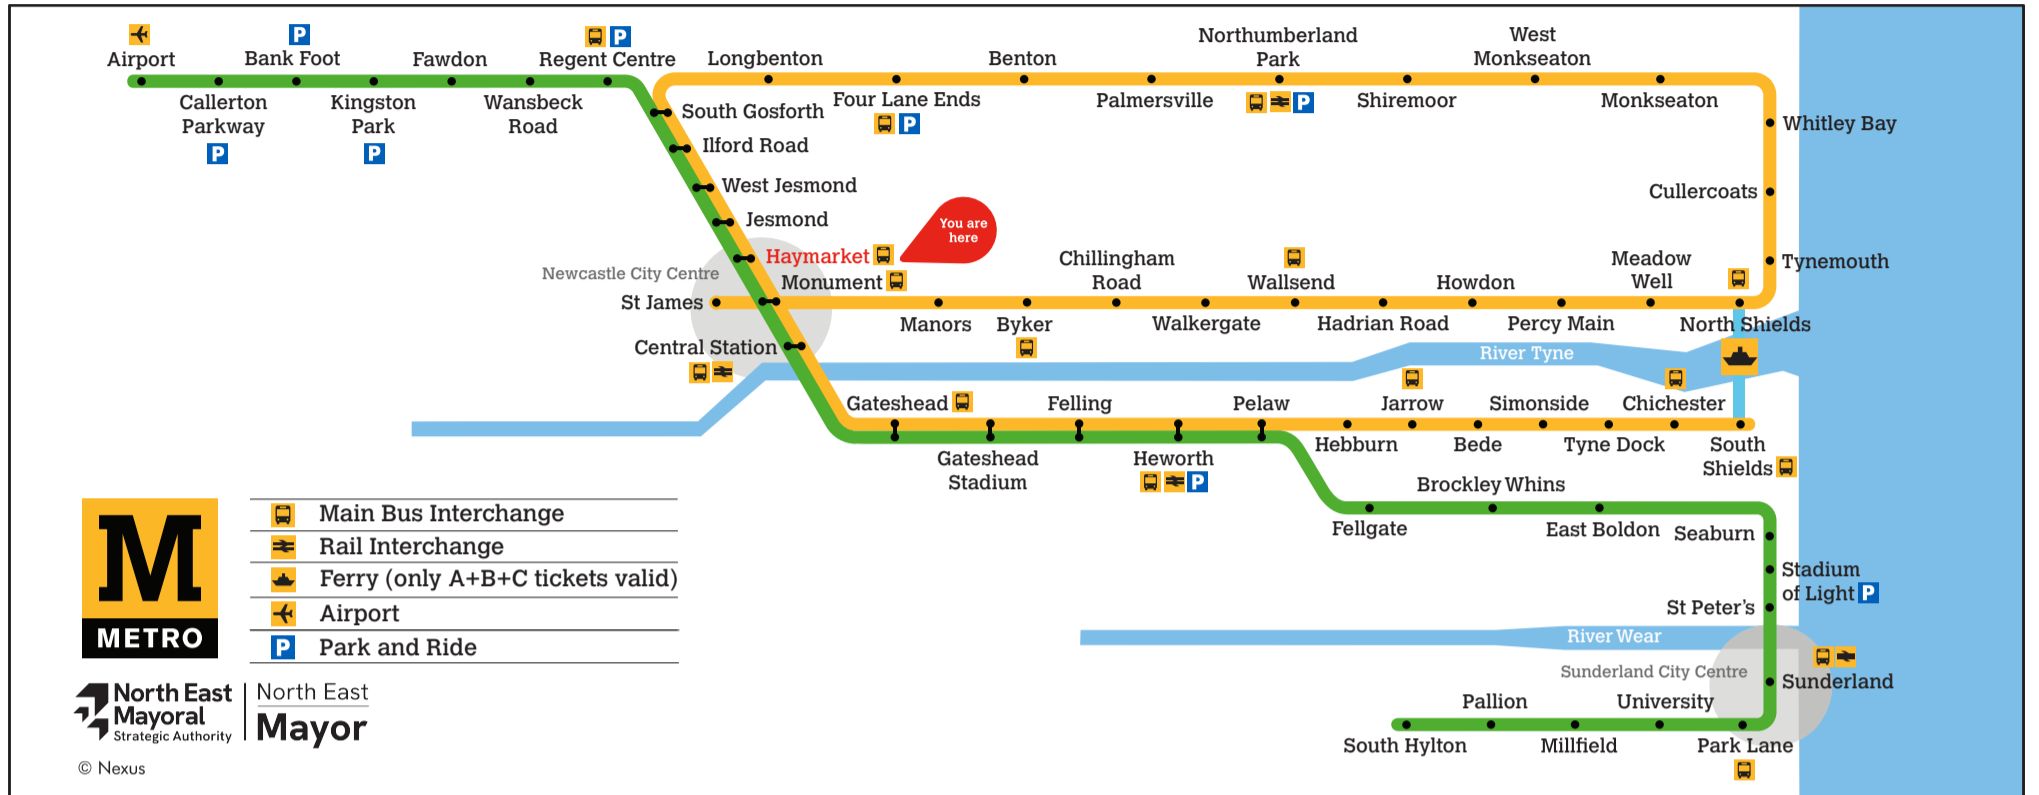

Haymarket

Platform 1

Trains towards South Hylton/South Shields