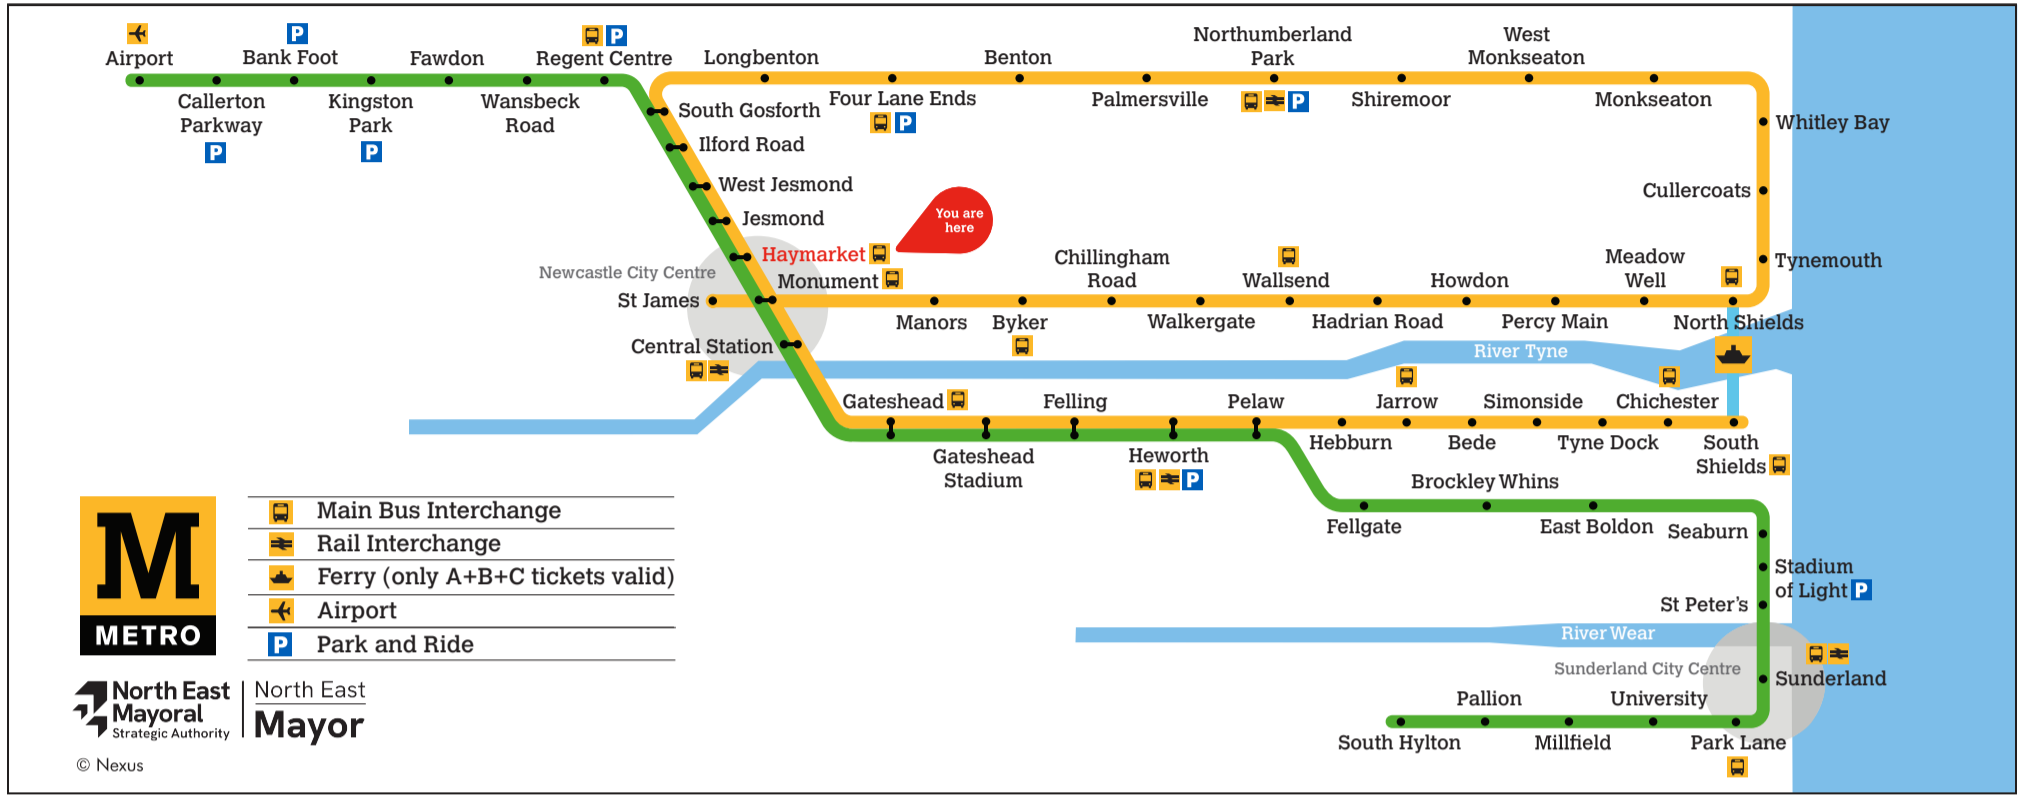

#### Towards South Shields

Daytime Monday to Saturday  
**Every 12 minutes**

Evenings and Sundays  
**Every 15 minutes**

Get the Pop App for the latest service information and to plan your journey

### Trains towards Airport/St James via Whitley Bay

<sup>a</sup> Terminates at Benton      <sup>b</sup> Terminates at Monument      <sup>c</sup> Terminates at Manors

**Towards South Gosforth**  
 Daytime Monday to Saturday  
**Every 6 minutes**  
 Evenings and Sundays  
**Every 7-8 minutes**

**Towards St James via Whitley Bay**  
 Daytime Monday to Saturday  
**Every 12 minutes**  
 Evenings and Sundays  
**Every 15 minutes**

Get the Pop App for the latest service information and to plan your journey