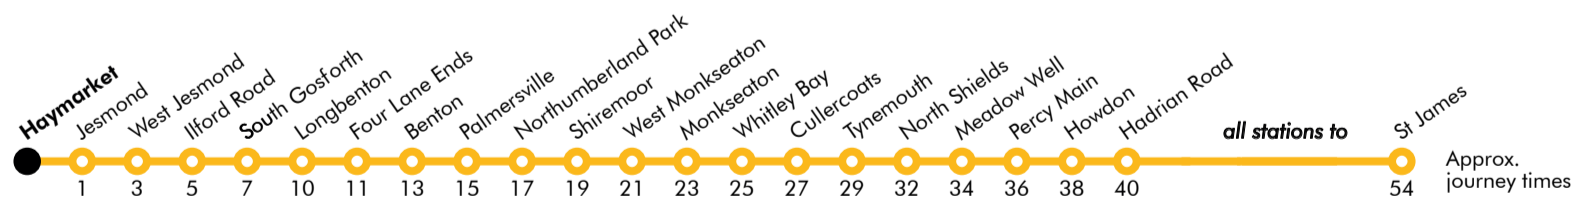

Towards St James via Whitley Bay

Monday to Friday	Saturday	Sunday
Hour Minutes	Hour Minutes	Hour Minutes
05 50	05 56	05 56
06 14 26 38 50	06 11 41 56	06 56
07 02 14 26 38 50	07 11 26 41 56	07 26 56
08 02 14 26 38 50	08 11 26 41 56	08 26 56
09 02 14 26 38 50	09 11 26 41 57	09 26 56
10 02 14 26 38 50	10 14 26 38 50	10 26 41 56
11 02 14 26 38 50	11 02 14 26 38 50	11 11 26 41 56
12 02 14 26 38 50	12 02 14 26 38 50	12 11 26 41 56
13 02 14 26 38 50	13 02 14 26 38 50	13 11 26 41 56
14 02 14 26 38 50	14 02 14 26 38 50	14 11 26 41 56
15 02 14 26 38 50	15 02 14 26 38 50	15 11 26 41 56
16 02 14 26 38 50	16 02 14 26 38 50	16 11 26 41 56
17 02 14 26 38 50	17 02 14 26 38 50	17 11 26 41 56
18 02 14 26 41 56	18 02 14 26 41 56	18 11 26 41 56
19 02^a 11 26 41 56	19 02^a 11 26 41 56	19 11 26 41 56
20 11 26 41 56	20 11 26 41 56	20 11 26 41 56
21 11 26 41 56	21 11 26 41 56	21 11 26 41 56
22 11 26 41 56	22 11 26 41 56	22 11 26 41 56
23 11^b 26^b 41^c 56^a	23 11^b 26^b 41^c 56^a	23 11^b 26^b 41^c 56^a
00 11^a 20^a 26^a	00 11^a 20^a 26^a	00 11^a 20^a 26^a

^a Terminates at Benton   ^b Terminates at Monument   ^c Terminates at Manors

Towards South Gosforth
Daytime Monday to Saturday
Every 6 minutes
Evenings and Sundays
Every 7-8 minutes

Towards St James via Whitley Bay
Daytime Monday to Saturday
Every 12 minutes
Evenings and Sundays
Every 15 minutes

Get the Pop App for the latest service information and to plan your journey

Displayed May 2026