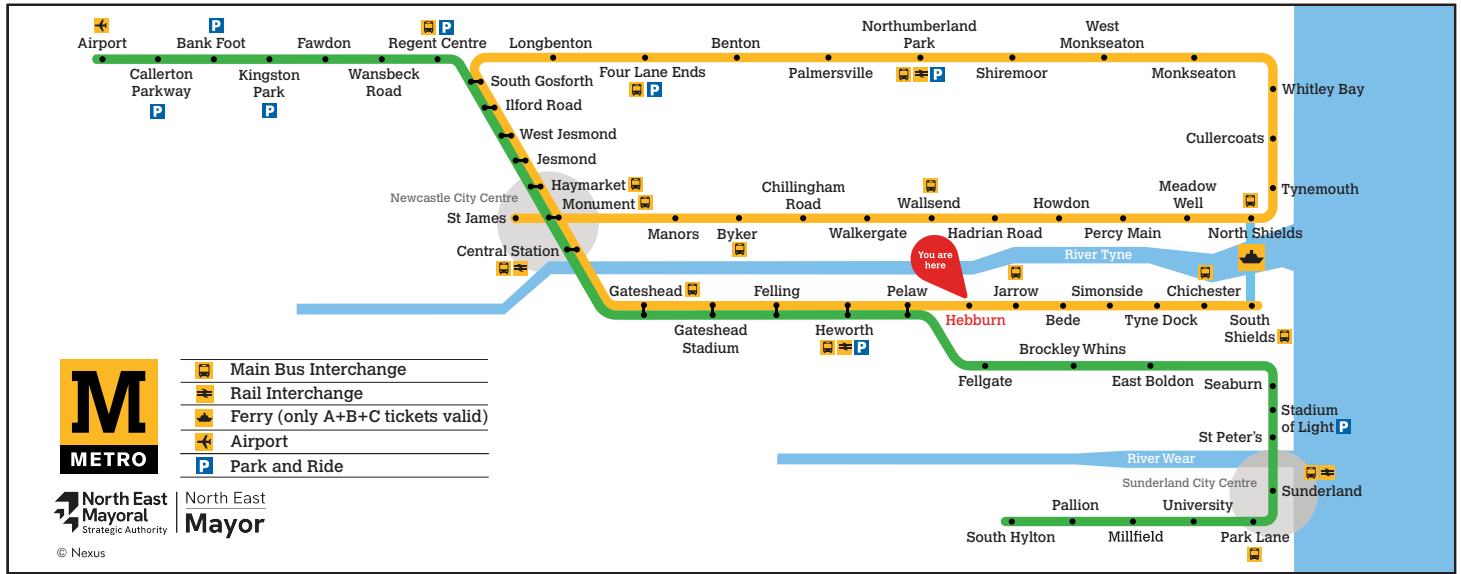

Hebburn

Platform 1

Trains towards South Shields

- Main Bus Interchange
- Rail Interchange
- Ferry (only A+B+C tickets valid)
- Airport
- Park and Ride

Towards South Shields

Monday to Friday					Saturday					Sunday							
Hour	Minutes	Minutes	Minutes	Minutes	Hour	Minutes	Minutes	Minutes	Minutes	Hour	Minutes	Minutes	Minutes	Minutes			
05	24	37	48	59	05	24	54			05							
06	14	24	35	47	59	06	08	24	39	49	06	39					
07	11	23	35	48		07	09	24	39	54	07	09	39				
08	00	11	23	36	48	08	09	24	39	54	08	09	39				
09	00	11	23	35	47	59	09	09	23	35	47	59	09	09	39	54	
10	11	23	35	47	59	10	11	23	35	47	59	10	09	24	39	54	
11	11	23	35	47	59	11	11	23	35	47	59	11	09	24	39	54	
12	11	23	35	47	59	12	11	23	35	47	59	12	09	24	39	54	
13	11	23	35	47	59	13	11	23	35	47	59	13	09	24	39	54	
14	11	23	35	47	59	14	11	23	35	47	59	14	09	24	39	54	
15	11	23	38	47		15	11	23	38	47	59	15	09	24	39	54	
16	00	11	23	37	48	16	11	23	37	47	59	16	09	24	39	54	
17	00	11	23	36	48	59	17	11	23	35	47	59	17	09	24	39	54
18	11	24	39	54		18	11	24	39	54	18	09	24	39	54		
19	09	24	39	54		19	09	24	39	54	19	09	24	39	54		
20	09	24	39	54		20	09	24	39	54	20	09	24	39	54		
21	09	24	39	54		21	09	24	39	54	21	09	24	39	54		
22	09	24	39	54		22	09	24	39	54	22	09	24	39	54		
23	09	24	39			23	09	24	39		23	09	24	39			

These timetables will change on public holidays.

Towards South Shields

Daytime Monday to Saturday
Every 12 minutes

Evenings and Sundays
Every 15 minutes

Get the Pop App for the latest service information and to plan your journey

Hebburn

Platform 2

Trains towards St James via Whitley Bay

- Main Bus Interchange
- Rail Interchange
- Ferry (only A+B+C tickets valid)
- Airport
- Park and Ride

© Nexus

Towards St James via Whitley Bay

These timetables will change on public holidays.

- ^a Terminates at Benton
- ^b Terminates at Monument via Whitley Bay
- ^c Terminates at Manors

Get the Pop App for the latest service information and to plan your journey

Displayed May 2026