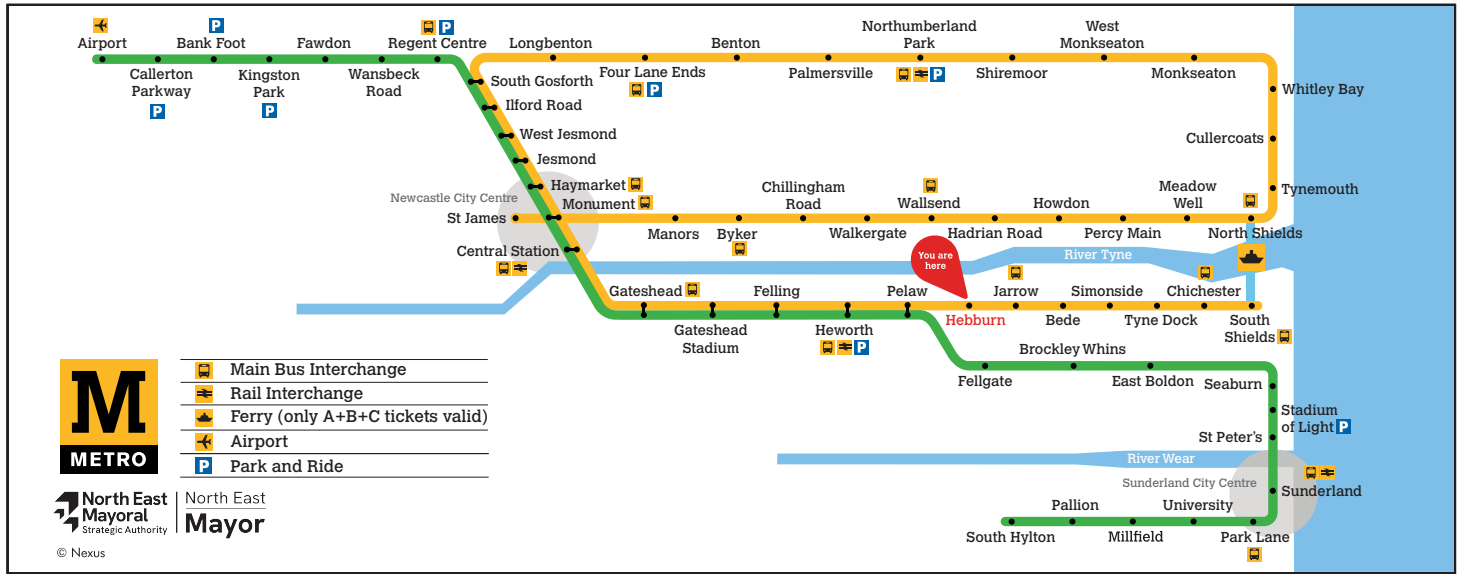

Hebburn

Platform 1

Trains towards South Shields

- Main Bus Interchange
- Rail Interchange
- Ferry (only A+B+C tickets valid)
- Airport
- Park and Ride

Towards South Shields

Monday to Friday					Saturday					Sunday							
Hour	Minutes	Minutes	Minutes	Minutes	Hour	Minutes	Minutes	Minutes	Minutes	Hour	Minutes	Minutes	Minutes	Minutes			
05	24	37	48	59	05	24	54			05							
06	14	24	35	47	59	06	08	24	39	49	06	39					
07	11	23	35	48		07	09	24	39	54	07	09	39				
08	00	11	23	36	48	08	09	24	39	54	08	09	39				
09	00	11	23	35	47	59	09	09	23	35	47	59	09	09	39	54	
10	11	23	35	47	59	10	11	23	35	47	59	10	09	24	39	54	
11	11	23	35	47	59	11	11	23	35	47	59	11	09	24	39	54	
12	11	23	35	47	59	12	11	23	35	47	59	12	09	24	39	54	
13	11	23	35	47	59	13	11	23	35	47	59	13	09	24	39	54	
14	11	23	35	47	59	14	11	23	35	47	59	14	09	24	39	54	
15	11	23	38	47		15	11	23	38	47	59	15	09	24	39	54	
16	00	11	23	37	48	16	11	23	37	47	59	16	09	24	39	54	
17	00	11	23	36	48	59	17	11	23	35	47	59	17	09	24	39	54
18	11	24	39	54		18	11	24	39	54	18	09	24	39	54		
19	09	24	39	54		19	09	24	39	54	19	09	24	39	54		
20	09	24	39	54		20	09	24	39	54	20	09	24	39	54		
21	09	24	39	54		21	09	24	39	54	21	09	24	39	54		
22	09	24	39	54		22	09	24	39	54	22	09	24	39	54		
23	09	24	39			23	09	24	39		23	09	24	39			

These timetables will change on public holidays.

Towards South Shields

Daytime Monday to Saturday
Every 12 minutes

Evenings and Sundays
Every 15 minutes

Get the Pop App for the latest service information and to plan your journey

Hebburn

Platform 2

Trains towards St James via Whitley Bay

- Main Bus Interchange
- Rail Interchange
- Ferry (only A+B+C tickets valid)
- Airport
- Park and Ride

© Nexus

Towards St James via Whitley Bay

These timetables will change on public holidays.

- ^a Terminates at Benton
- ^b Terminates at Monument via Whitley Bay
- ^c Terminates at Manors

Get the Pop App for the latest service information and to plan your journey

Displayed May 2026