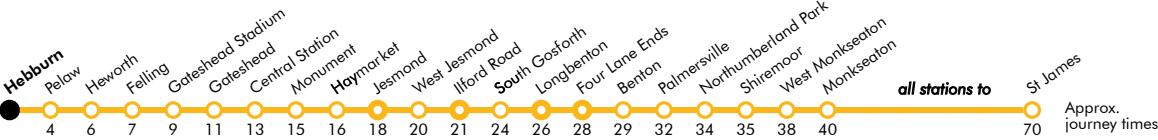

Towards St James via Whitley Bay

These timetables will change on public holidays.

Towards St James via Whitley Bay

Daytime Monday to Saturday
Every 12 minutes

Evenings and Sundays
Every 15 minutes

Monday to Friday	Saturday	Sunday
Hour Minutes	Hour Minutes	Hour Minutes
05 57	05 54	05
06 09 21 33 45 57	06 24 38 54	06 09 39
07 09 21 33 45 57	07 09 24 39 54	08 09 39
08 09 21 33 45 57	08 09 24 39 54	09 09 39
09 09 21 33 45 57	09 09 24 40 55	10 09 24 39 54
10 09 21 33 45 57	10 09 21 33 45 57	11 09 24 39 54
11 09 21 33 45 57	11 09 21 33 45 57	12 09 24 39 54
12 09 21 33 45 57	12 09 21 33 45 57	13 09 24 39 54
13 09 21 32 45 55	13 09 21 33 45 57	14 09 24 39 54
14 09 21 33 45 57	14 09 21 33 45 57	15 09 24 39 54
15 09 18 33 45 56	15 09 18 33 45 57	16 09 24 39 54
16 09 18 33 45 57	16 09 18 33 45 57	17 09 24 39 54
17 09 21 33 45 57	17 09 21 33 45 57	18 09 24 39 54
18 09 22 37 45^a 54	18 09 22 37 45^a 54	19 09 24 39 54
19 09 24 39 54	19 09 24 39 54	20 09 24 39 54
20 09 24 39 54	20 09 24 39 54	21 09 24 39 54
21 09 24 39 54	21 09 24 39 54	22 09 24 39 54^b
22 09 24 39 54^b	22 09 24 39 54^b	23 09^b 24^c 39^a 54^a
23 09^b 24^c 39^a 54^a	23 09^b 24^c 39^a 54^a	00 09^a
00 09^a	00 09^a	

- ^a Terminates at Benton
- ^b Terminates at Monument via Whitley Bay
- ^c Terminates at Manors

Get the Pop App for the latest service information and to plan your journey

Displayed May 2026