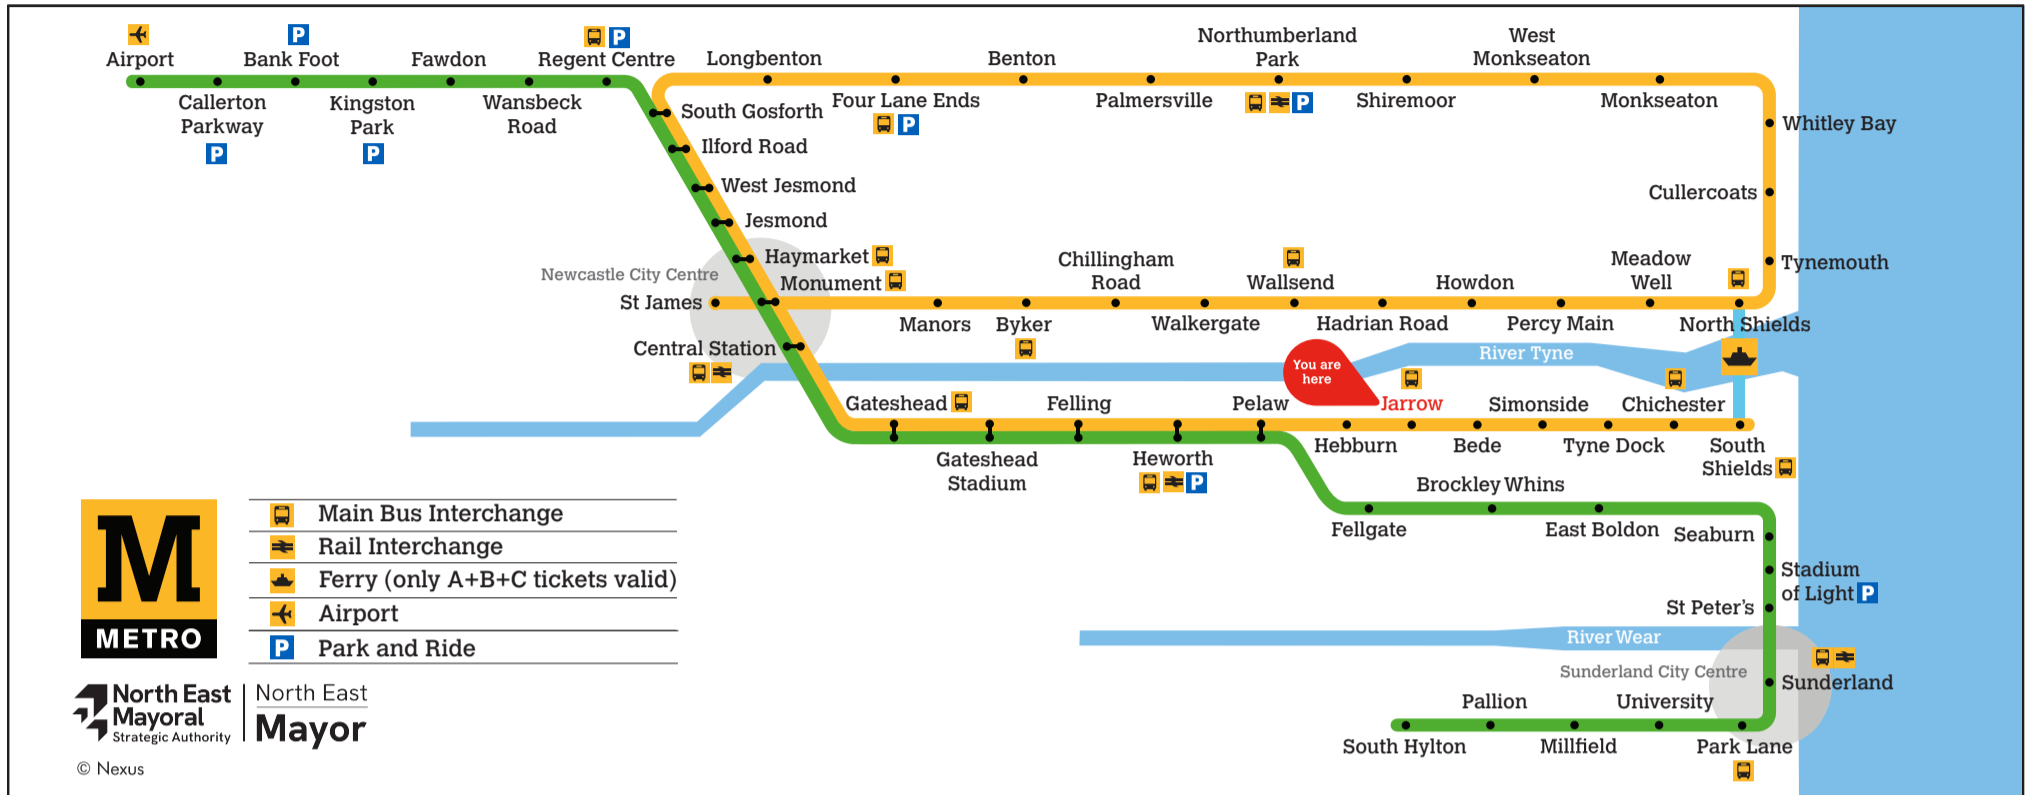

These timetables will change on public holidays.

**Towards South Shields**

Daytime Monday to Saturday  
**Every 12 minutes**

Evenings and Sundays  
**Every 15 minutes**

Get the Pop App for the latest service information and to plan your journey

### Trains towards St James via Whitley Bay

- <sup>a</sup> Terminates at Benton
- <sup>b</sup> Terminates at Monument via Whitley Bay
- <sup>c</sup> Terminates at Manors

These timetables will change on public holidays.

**Towards St James via Whitley Bay**

Daytime Monday to Saturday  
**Every 12 minutes**

Evenings and Sundays  
**Every 15 minutes**

Get the Pop App for the latest service information and to plan your journey

Displayed May 2026