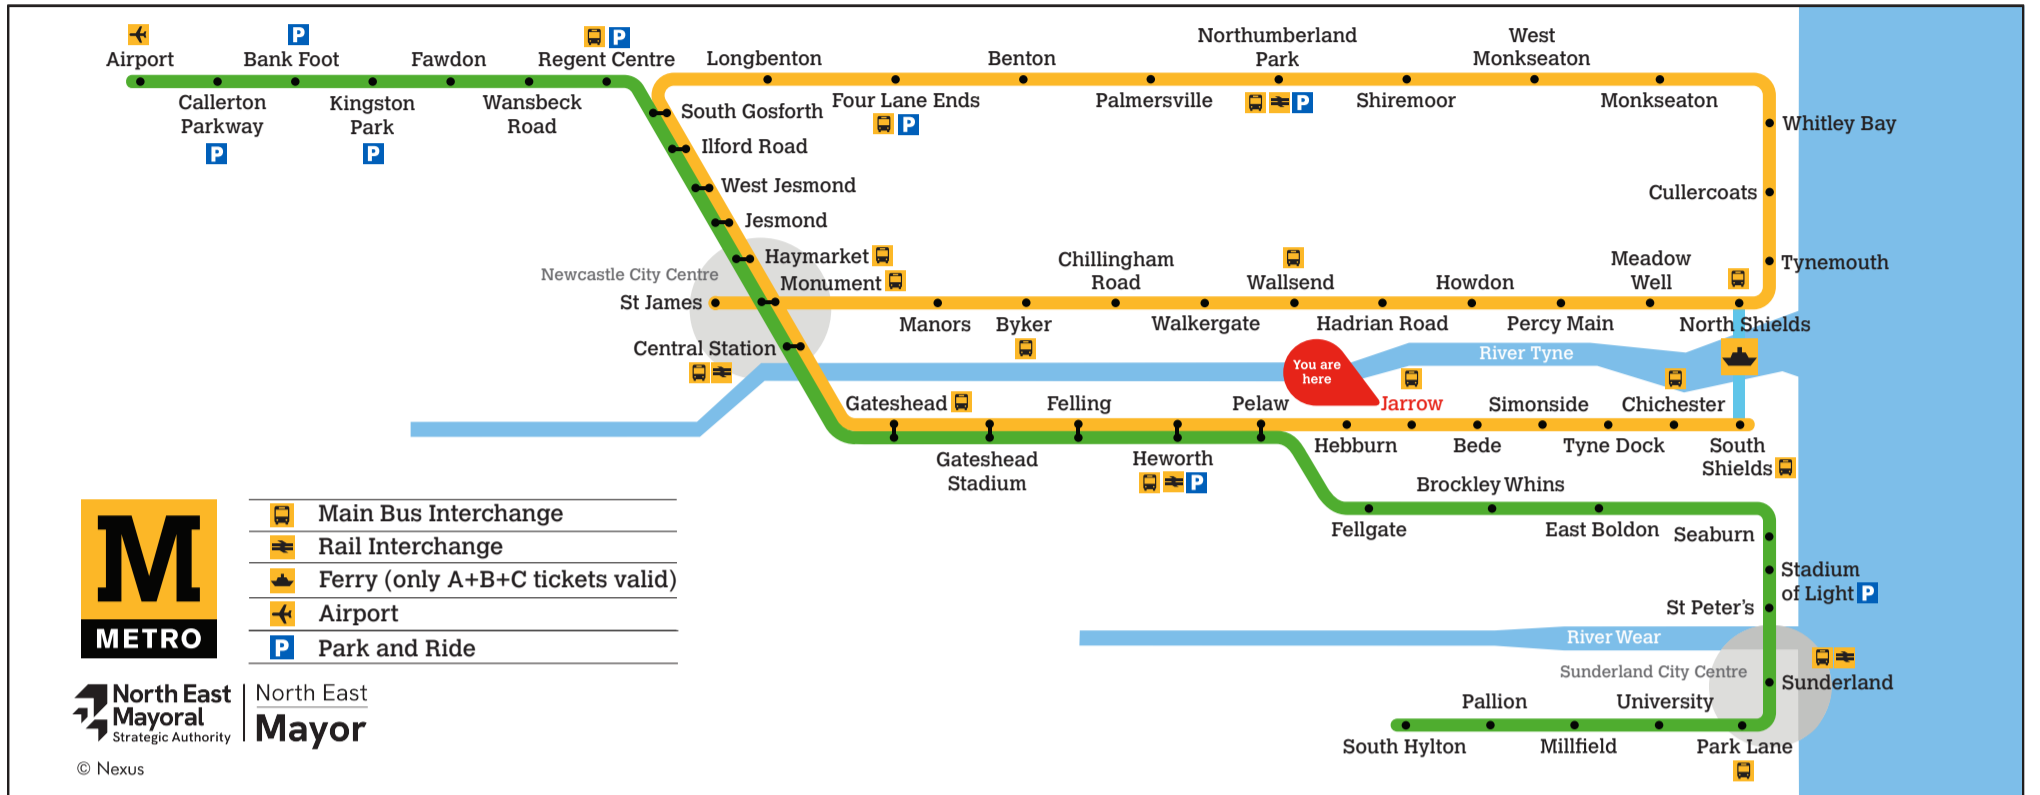

Jarrow

Platform 1

Trains towards South Shields

Towards South Shields