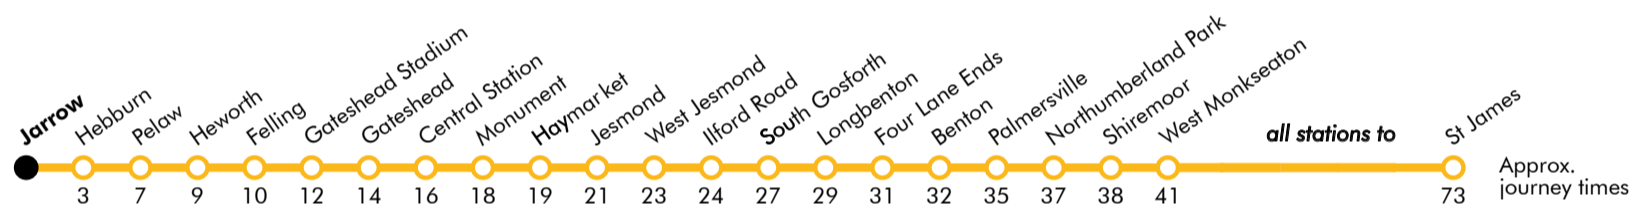

Towards St James via Whitley Bay

Monday to Friday	Saturday	Sunday
Hour Minutes	Hour Minutes	Hour Minutes
05 54	05 51	05
06 06 18 30 42 54	06 21 35 51	06 06 36
07 06 18 30 42 54	07 06 21 36 51	08 06 36
08 06 18 30 42 54	08 06 21 36 51	09 06 36
09 06 18 30 42 54	09 06 21 37 52	10 06 21 36 51
10 06 18 30 42 54	10 06 18 30 42 54	11 06 21 36 51
11 06 18 30 42 54	11 06 18 30 42 54	12 06 21 36 51
12 06 18 30 42 54	12 06 18 30 42 54	13 06 21 36 51
13 06 18 29 42 52	13 06 18 30 42 54	14 06 21 36 51
14 06 18 30 42 54	14 06 18 30 42 54	15 06 21 36 51
15 06 15 30 42 53	15 06 15 30 42 54	16 06 21 36 51
16 06 15 30 42 54	16 06 15 30 42 54	17 06 21 36 51
17 06 18 30 42 54	17 06 18 30 42 54	18 06 21 36 51
18 06 19 34 42^a 51	18 06 19 34 42^a 51	19 06 21 36 51
19 06 21 36 51	19 06 21 36 51	20 06 21 36 51
20 06 21 36 51	20 06 21 36 51	21 06 21 36 51
21 06 21 36 51	21 06 21 36 51	22 06 21 36 51
22 06 21 36 51^b	22 06 21 36 51^b	23 06^b 21^c 36
23 06^b 21^c 36^a 51^a	23 06^b 21^c 36^a 51^a	00 06^a
00 06^a	00 06^a	

- ^a Terminates at Benton
- ^b Terminates at Monument via Whitley Bay
- ^c Terminates at Manors

These timetables will change on public holidays.

Towards St James via Whitley Bay

Daytime Monday to Saturday
Every 12 minutes

Evenings and Sundays
Every 15 minutes

Get the Pop App for the latest service information and to plan your journey

Displayed May 2026