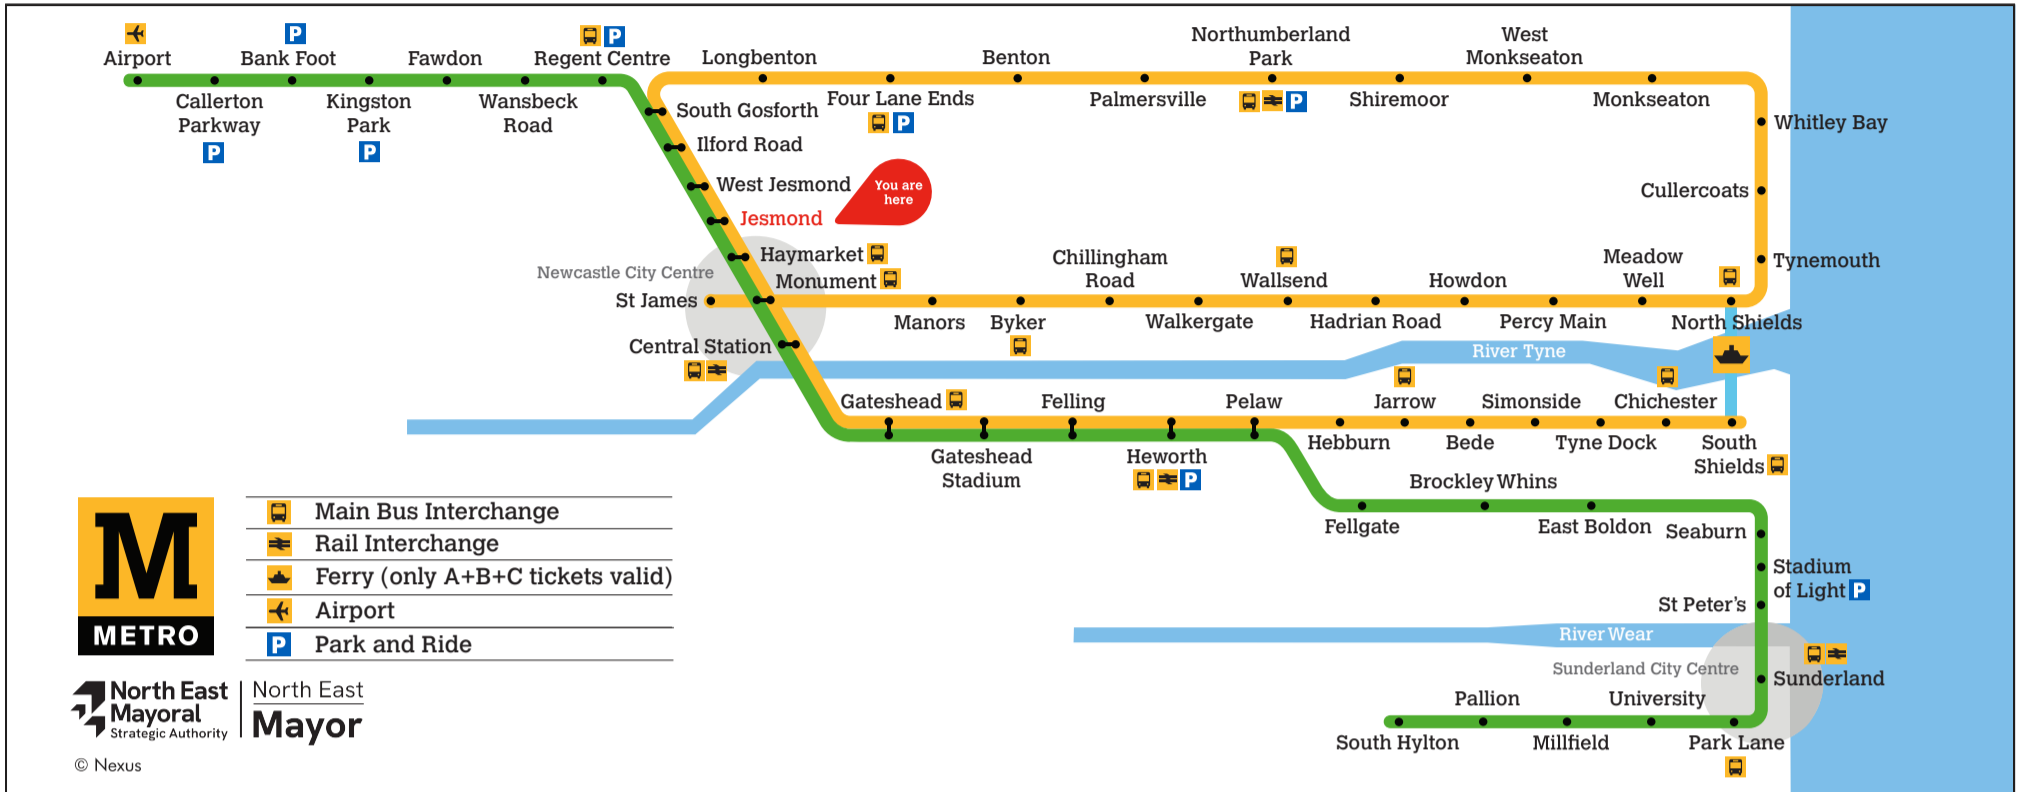

Jesmond

Platform 2

Trains towards Airport/St James via Whitley Bay

Towards Airport

Approx. journey times

Jesmond
West Jesmond
Ilford Road
South Gosforth
Regent Centre
Wansbeck Road
Fawdon
Kingston Park
Bank Foot
Callerton Parkway
Airport

Monday to Friday					Saturday					Sunday							
Hour Minutes					Hour Minutes					Hour Minutes							
05	57				05	57				05	57						
06	24	46	58		06	25	51			06	46						
07	10	22	34	46	58	07	06	21	36	51	07	16	46				
08	11	22	34	46	58	08	06	21	36	51	08	13	43				
09	10	22	34	46	58	09	06	21	35	51	09	13	43				
10	10	22	34	46	58	10	08	22	34	46	58	10	13	36	51		
11	10	22	35	46	58	11	10	22	35	46	58	11	06	21	36	51	
12	10	22	34	46	57	12	10	22	34	46	57	12	06	21	36	51	
13	10	22	34	46	58	13	10	22	34	46	58	13	06	21	36	51	
14	10	22	35	46	58	14	10	22	35	46	58	14	06	21	36	51	
15	10	22	34	46	58	15	10	22	34	46	58	15	06	21	36	51	
16	10	22	34	46	58	16	10	22	34	46	58	16	06	21	36	51	
17	10	22	34	46	58	17	10	22	34	46	58	17	06	21	36	51	
18	11	22	36	51	18	11	22	36	51	18	06	21	36	51			
19	08	16_a	21	36	51	19	08	16_a	21	36	51	19	06	21	36	51	
20	06	21	36	51	20	06	21	36	51	20	06	21	36	51			
21	07	21	36	51	21	07	21	36	51	21	06	21	36	51			
22	06	21	36	51	22	06	21	36	51	22	05	21	36	51			
23	06	21	36	50_b	23	06	21	36	50_b	23	06	21	36	50_b			
00	01_a	07_b	16_b	25_a	31_a	00	01_a	07_b	16_b	25_a	31_a	00	01_a	07_b	16_b	25_a	31_a

a Terminates at South Gosforth
b Terminates at Regent Centre

These timetables will change on public holidays.

Towards Airport

Daytime Monday to Saturday
Every 12 minutes

Evenings and Sundays
Every 15 minutes

Towards South Gosforth

Daytime Monday to Saturday
Every 6 minutes

Evenings and Sundays
Every 7-8 minutes

Towards St James via Whitley Bay

Approx. journey times

Jesmond
West Jesmond
Ilford Road
South Gosforth
Longbenton
Four Lane Ends
Benton
Palmerston
Northumberland Park
Shiremoor
West Monkseaton
Monkseaton
Whitley Bay
Cullercoats
Tynemouth
North Shields
Meadow Well
Percy Main
Howdon
Hadrian Road
Wallsend
all stations to
St James

Monday to Friday					Saturday					Sunday						
Hour Minutes					Hour Minutes					Hour Minutes						
05	52				05	58				05	58					
06	16	28	40	52	06	13	43	58		06	58					
07	04	16	28	40	52	07	13	28	43	58	07	28	58			
08	04	16	28	40	52	08	13	28	43	58	08	28	58			
09	04	16	28	40	52	09	13	28	43	59	09	28	58			
10	04	16	28	40	52	10	16	28	40	52	10	28	43	58		
11	04	16	28	40	52	11	04	16	28	40	52	11	13	28	43	58
12	04	16	28	40	52	12	04	16	28	40	52	12	13	28	43	58
13	04	16	28	40	52	13	04	16	28	40	52	13	13	28	43	58
14	04	16	28	40	52	14	04	16	28	40	52	14	13	28	43	58
15	04	16	28	40	52	15	04	16	28	40	52	15	13	28	43	58
16	04	16	28	40	52	16	04	16	28	40	52	16	13	28	43	58
17	04	16	28	40	52	17	04	16	28	40	52	17	13	28	43	58
18	04	16	28	43	58	18	04	16	28	43	58	18	13	28	43	58
19	04_a	13	28	43	58	19	04_a	13	28	43	58	19	13	28	43	58
20	13	28	43	58	20	13	28	43	58	20	13	28	43	58		
21	13	28	43	58	21	13	28	43	58	21	13	28	43	58		
22	13	28	43	58	22	13	28	43	58	22	13	28	43	58		
23	13_b	28_b	43_c	58_a	23	13_b	28_b	43_c	58_a	23	13_b	28_b	43_c	58_a		
00	13_a	22_a	28_a		00	13_a	22_a	28_a		00	13_a	22_a	28_a			

a Terminates at Benton
b Terminates at Monument
c Terminates at Manors

Towards St James via Whitley Bay

Daytime Monday to Saturday
Every 12 minutes

Evenings and Sundays
Every 15 minutes

Get the Pop App for the latest service information and to plan your journey