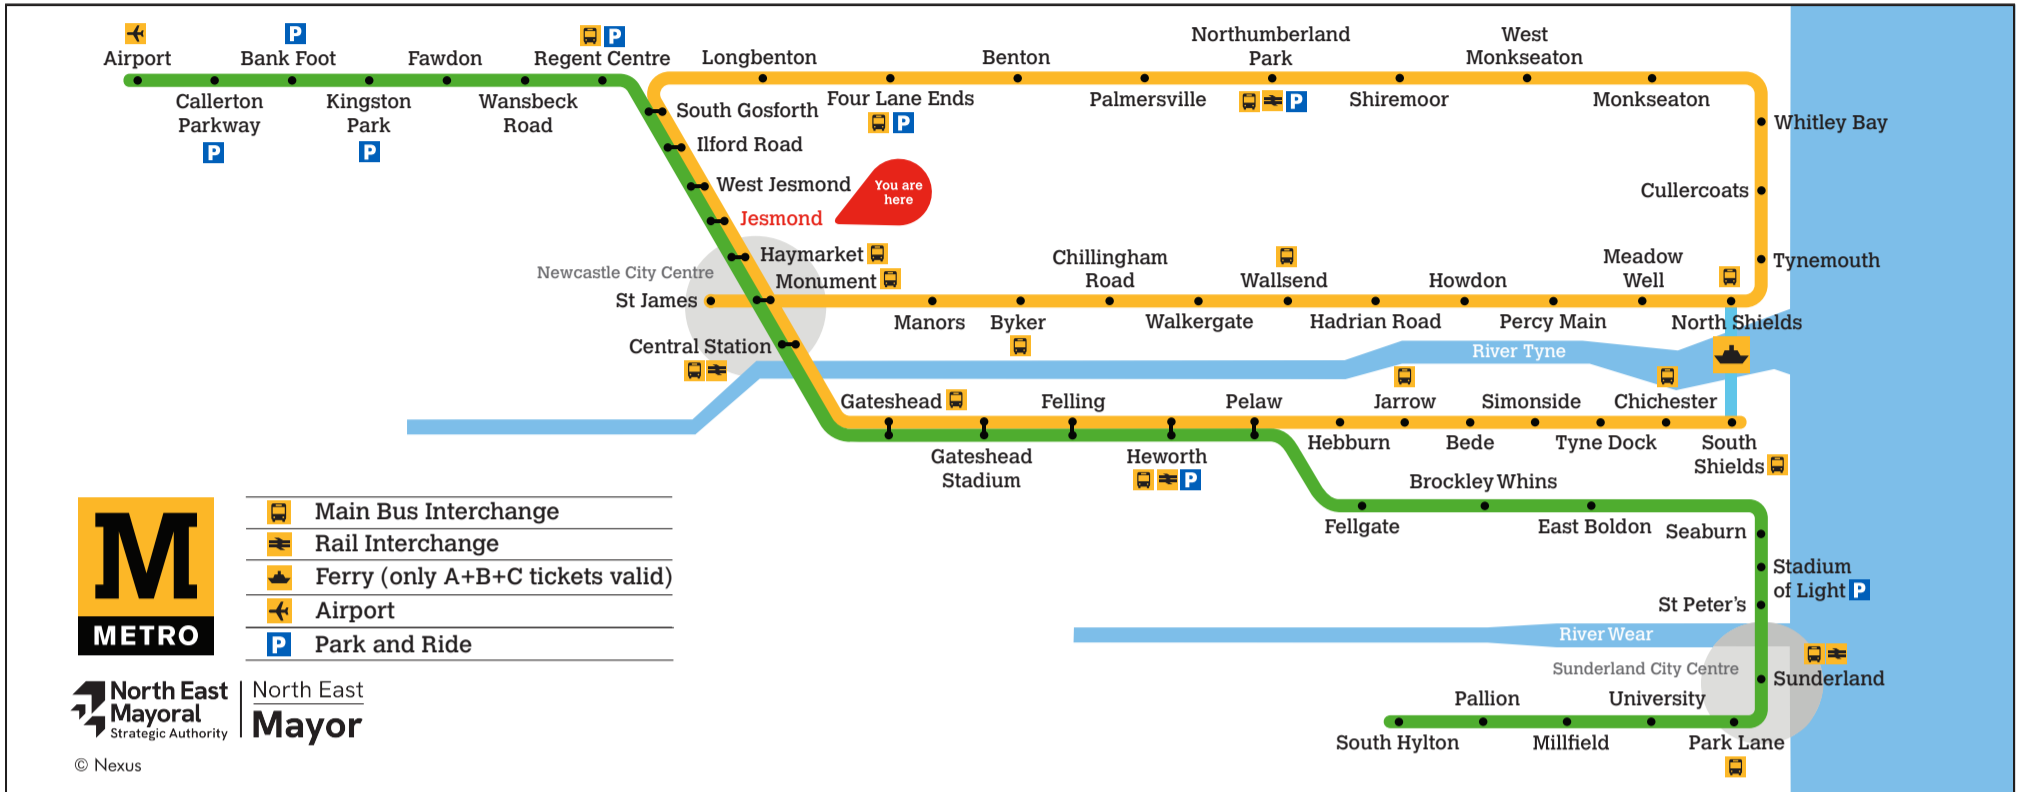

Jesmond

Platform 1

Trains towards South Hylton/South Shields

- Main Bus Interchange
- Rail Interchange
- Ferry (only A+B+C tickets valid)
- Airport
- Park and Ride

© Nexus