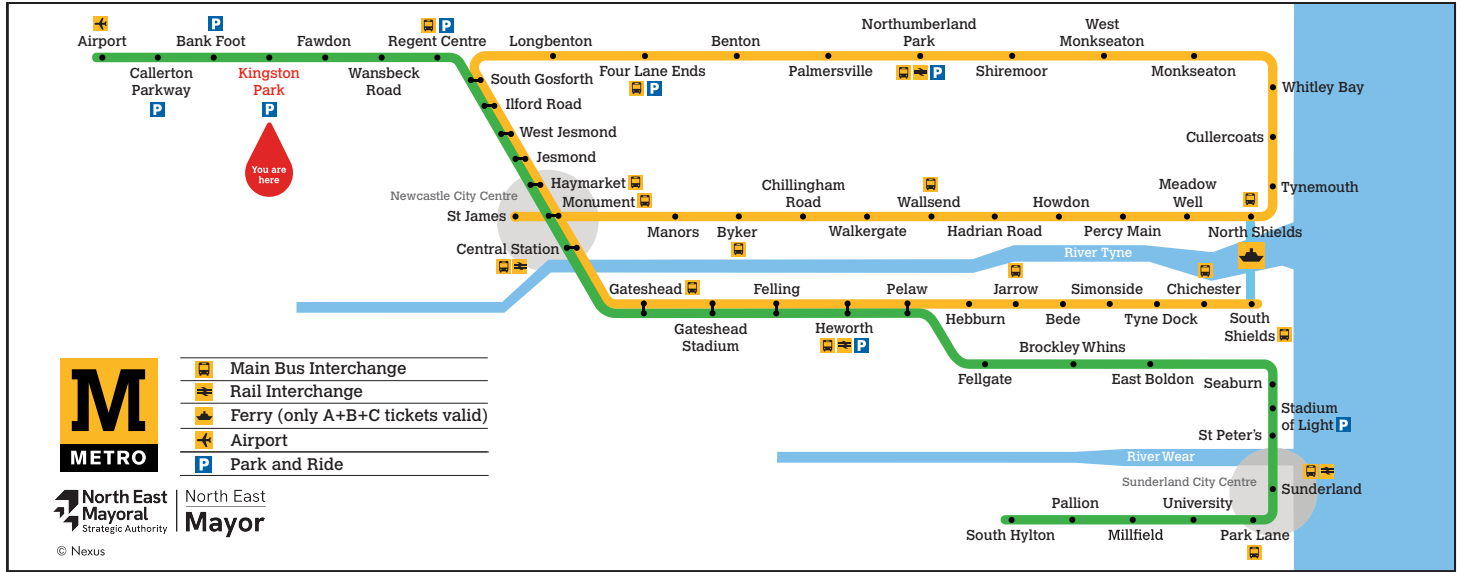

# Kingston Park

Platform 1

Trains towards South Hylton

<sup>a</sup> Terminates at Regent Centre  
<sup>b</sup> Terminates at Sunderland  
<sup>c</sup> Terminates at Pelaw

These timetables will change on public holidays.

**Towards South Hylton**  
 Daytime Monday to Saturday  
**Every 12 minutes**  
 Evenings and Sundays  
**Every 15 minutes**

### Trains towards Airport

These timetables will change on public holidays.

**Towards Airport**

Daytime Monday to Saturday  
**Every 12 minutes**

Evenings and Sundays  
**Every 15 minutes**

Get the Pop App for the latest service information and to plan your journey