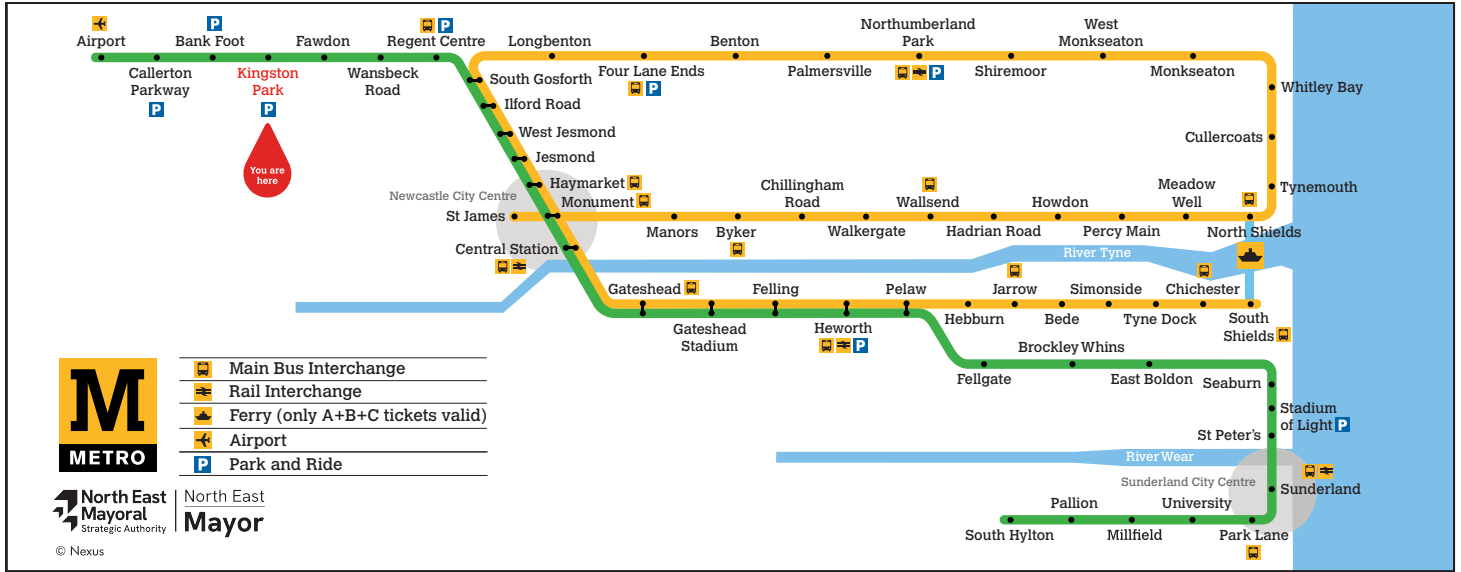

<sup>a</sup> Terminates at Regent Centre  
<sup>b</sup> Terminates at Sunderland  
<sup>c</sup> Terminates at Pelaw

These timetables will change on public holidays.

**Towards South Hylton**  
 Daytime Monday to Saturday  
**Every 12 minutes**  
 Evenings and Sundays  
**Every 15 minutes**

Get the Pop App for the latest service information and to plan your journey

Displayed May 2026

### Trains towards Airport

These timetables will change on public holidays.

**Towards Airport**

Daytime Monday to Saturday  
**Every 12 minutes**

Evenings and Sundays  
**Every 15 minutes**

Get the Pop App for the latest service information and to plan your journey