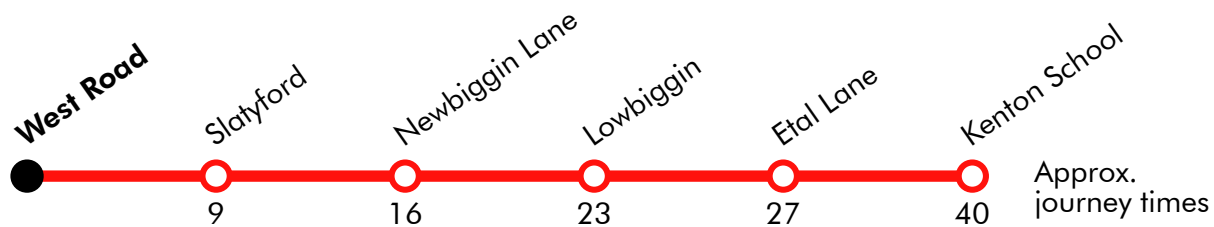

S107 West Road - Kenton School

Effective from: 01/09/2025

J H Coaches

Monday to Friday

West Road	0730
Slatyford	0739
Newbiggin Lane	0746
Lowbiggin	0753
Etal Lane	0757
Kenton School	0810

Via: West Road, Silver Lonnen, Stamfordham Road, Newbiggin Lane, Bedeburn Road, Trevelyan Drive, Etal Lane, Kenton Lane, Drayton Road