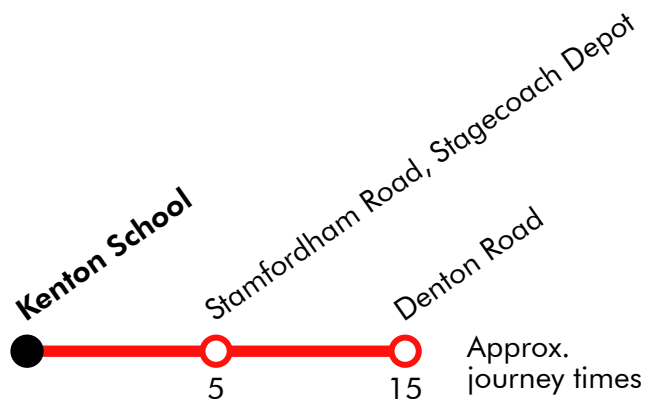

# S106 Kenton School - Denton Road

Effective from: 01/09/2025

Go North East

## Monday to Friday

Kenton School	1510
Stamfordham Road, Stagecoach Depot	1515
Denton Road	1525

Via: Drayton Road, Kenton Lane, Ponteland Road, Springfield Road, Stamfordham Road, Silver Lonnen, Denton Road

## Monday to Friday

<b>Kenton School</b>	<b>1510</b>
<b>Springfield Road</b>	<b>1515</b>
<b>Cowgate</b>	<b>1519</b>
<b>Fenham</b>	<b>1522</b>

Via: Drayton Road, Kenton Lane, Ponteland Road, Springfield Road, Stamfordham Road, Two Ball Lonnen

## Monday to Friday

<b>Kenton School</b>	<b>1510</b>
<b>Tudor Way</b>	<b>1515</b>
<b>Brunton Road</b>	<b>1520</b>
<b>Windsor Way</b>	<b>1525</b>

Via: Drayton Road, Kenton Lane, Ponteland Road, Tudor Way, Brunton Lane, Brunton Road, Windsor Way