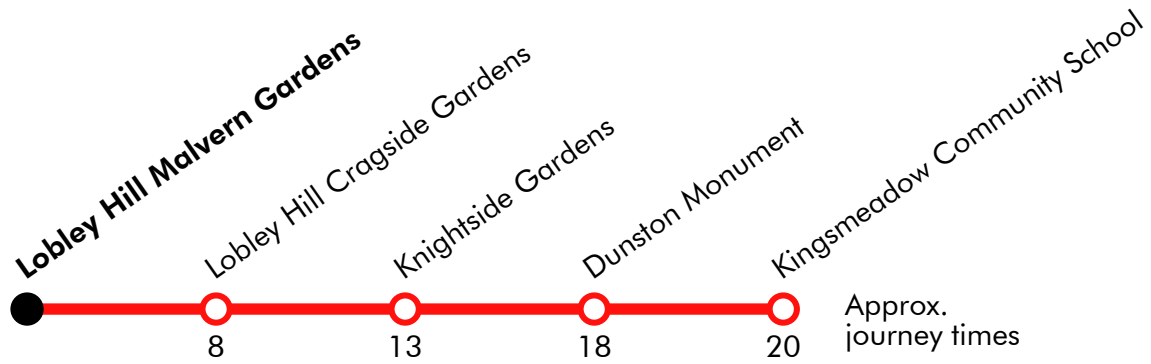

S847 Lobley Hill (Malvern Gardens) - Kingsmeadow Community School J H Coaches

Effective from: 01/09/2025

Monday to Friday

Lobley Hill Malvern Gardens	0805
Lobley Hill Cragside Gardens	0818
Knightside Gardens	0823
Dunston Monument	0828
Kingsmeadow Community School	0830

Via: Malvern Gardens, Moorfoot Gardens, Malvern Gardens, Chiltern Gardens, Lobley Hill Road, Beechwood Gardens, Alwinton Gardens, Cragside Gardens, Knightside Gardens, Cypress Crescent, Wilson Street, Ellison Road, Market Lane