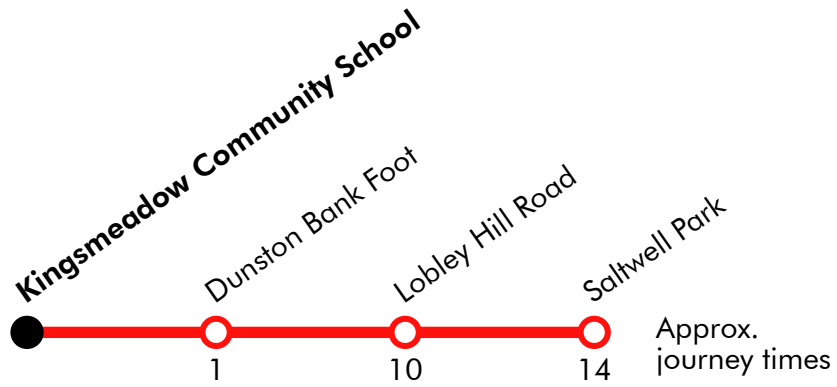

S846

Kingsmeadow Community School - Team Valley North - Bensham - Saltwell Park **Go North East**

Effective from: 01/09/2025

Monday to Friday

Notes:	a	b
Kingsmeadow Community School	1520	1525 1528
Dunston Bank Foot	1521	1526 1529
Lobley Hill Road	1530	1535 1538
Saltwell Park	1533	1540 1541

- **a** Does not run on Fridays
- **b** Only runs on Fridays

Via: Market Lane, Park Terrace, Lobley Hill Road, Saltwell Road, Whitehall Road, Brinkburn Avenue