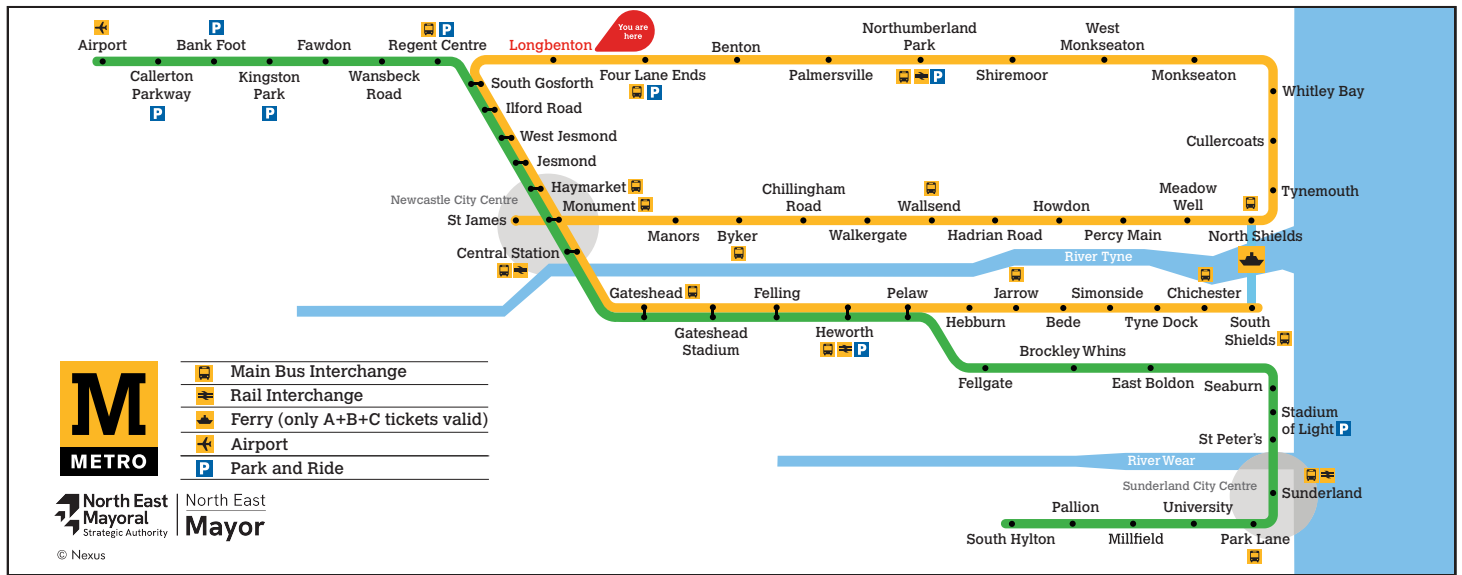

Longbenton

Platform 1

Trains towards South Shields