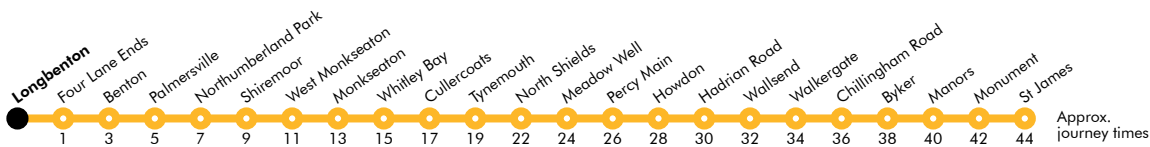

### Trains towards St James via Whitley Bay

- Main Bus Interchange
- Rail Interchange
- Ferry (only A+B+C tickets valid)
- Airport
- Park and Ride

North East  
Mayoral  
Strategic Authority  
**North East  
Mayor**

### Towards St James via Whitley Bay

These timetables will change on public holidays.

**Towards St James via Whitley Bay**

Daytime Monday to Saturday  
**Every 12 minutes**

Evenings and Sundays  
**Every 15 minutes**