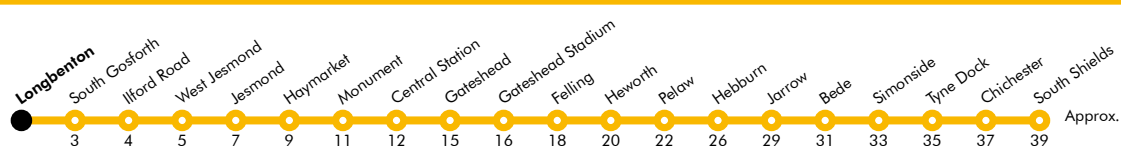

### Trains towards South Shields

### Towards South Shields

Monday to Friday				Saturday				Sunday			
Hour	Minutes	Minutes	Minutes	Hour	Minutes	Minutes	Minutes	Hour	Minutes	Minutes	Minutes
05	21	32	57	05	27	57		05			
06	20	32	44 56	06	22	42 57		06	42		
07	08	20	32 44 56	07	12	27 42 57		07	12	42	
08	08	20	32 44 56	08	12	27 42 56		08	12	42	
09	08	20	32 44 56	09	08	20 32 44 56		09	12	42	
10	08	20	32 44 56	10	08	20 32 44 56		10	12	42 57	
11	08	20	32 44 56	11	08	20 32 44 56		11	12	27 42 57	
12	08	20	32 44 56	12	08	20 32 44 56		12	12	27 42 57	
13	08	20	32 44 56	13	08	20 32 44 56		13	12	27 42 57	
14	08	20	32 44 56	14	08	20 32 44 56		14	12	27 42 57	
15	09	20	32 44 56	15	09	20 32 44 56		15	12	27 42 57	
16	08	20	32 44 56	16	08	20 32 44 56		16	12	27 42 57	
17	08	20	32 44 56	17	08	20 32 44 56		17	12	27 42 57	
18	09	16 <sup>a</sup>	27 42 57	18	09	16 <sup>a</sup>	27 42 57	18	12	27 42 57	
19	12	27	42 57	19	12	27	42 57	19	12	27	42 57
20	12	27	42 57	20	12	27	42 57	20	12	27	42 57
21	12	27	42 57	21	12	27	42 57	21	12	27	42 57
22	12	27	42 57	22	12	27	42 57	22	12	27	42 57
23	12	27 <sup>a</sup>		23	12	27 <sup>a</sup>		23	12	27 <sup>a</sup>	

<sup>a</sup> Terminates at Pelaw

These timetables will change on public holidays.

**Towards South Shields**

Daytime Monday to Saturday  
**Every 12 minutes**

Evenings and Sundays  
**Every 15 minutes**

Get the Pop App for the latest service information and to plan your journey

### Towards St James via Whitley Bay

These timetables will change on public holidays.

**Towards St James via Whitley Bay**

Daytime Monday to Saturday  
**Every 12 minutes**

Evenings and Sundays  
**Every 15 minutes**