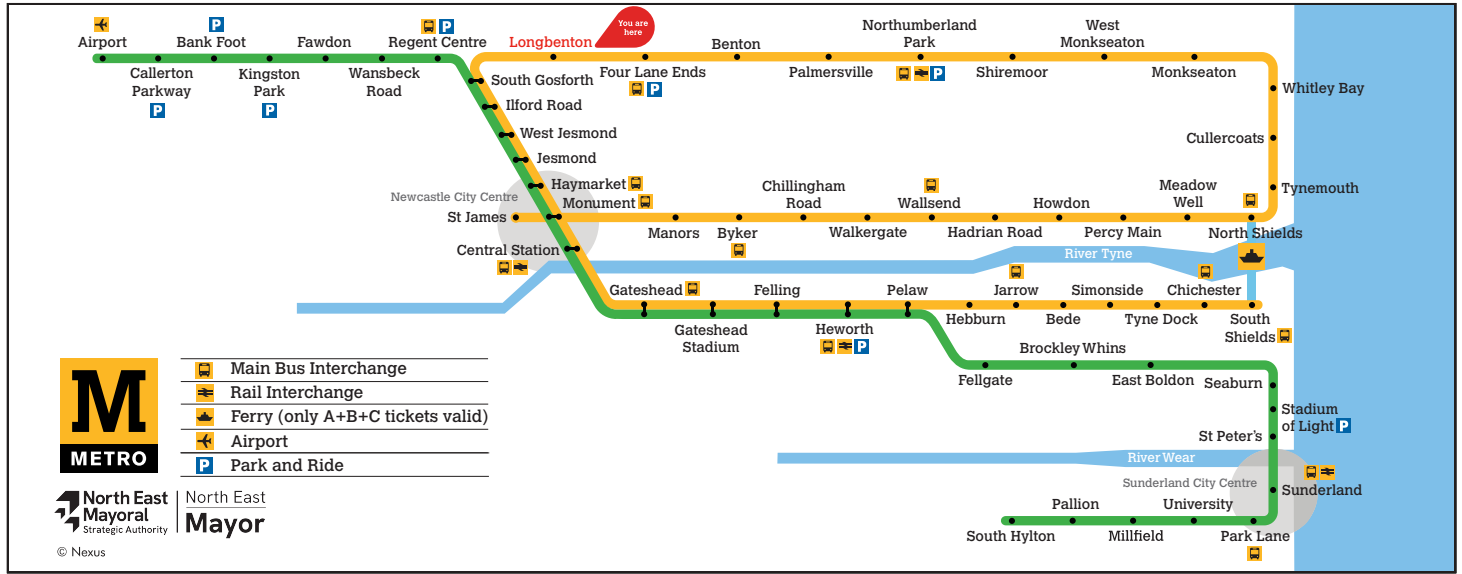

<sup>a</sup> Terminates at Pelaw

These timetables will change on public holidays.

**Towards South Shields**

Daytime Monday to Saturday  
**Every 12 minutes**

Evenings and Sundays  
**Every 15 minutes**

Get the Pop App for the latest service information and to plan your journey

### Trains towards St James via Whitley Bay

- Main Bus Interchange
- Rail Interchange
- Ferry (only A+B+C tickets valid)
- Airport
- Park and Ride

North East  
Mayoral  
Strategic Authority  
**North East  
Mayor**

### Towards St James via Whitley Bay

These timetables will change on public holidays.

**Towards St James via Whitley Bay**

Daytime Monday to Saturday  
**Every 12 minutes**

Evenings and Sundays  
**Every 15 minutes**

a Terminates at Benton  
b Terminates at Monument  
c Terminates at Manors

Get the Pop App for the latest service information and to plan your journey

Displayed May 2026