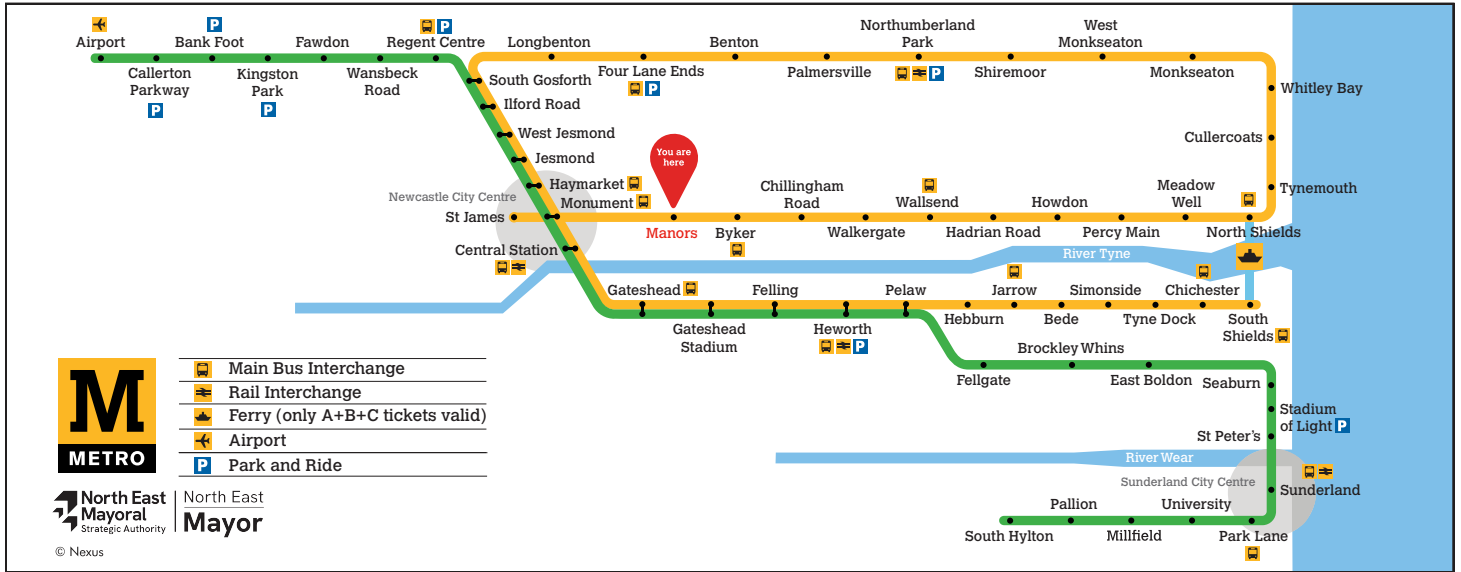

### Towards South Shields via Whitley Bay

These timetables will change on public holidays.

**Towards South Shields via Whitley Bay**

Daytime Monday to Saturday  
**Every 12 minutes**

Evenings and Sundays  
**Every 15 minutes**

- a Terminates at Longbenton
- b Terminates at Pelaw
- v Trains depart towards St James, terminating at Monument

Get the Pop App for the latest service information and to plan your journey

Displayed May 2026

### Trains towards St James

▼ Trains leave from Platform 1 and terminate at Monument

These timetables will change on public holidays.

**Towards St James**

Daytime Monday to Saturday  
**Every 12 minutes**

Evenings and Sundays  
**Every 15 minutes**