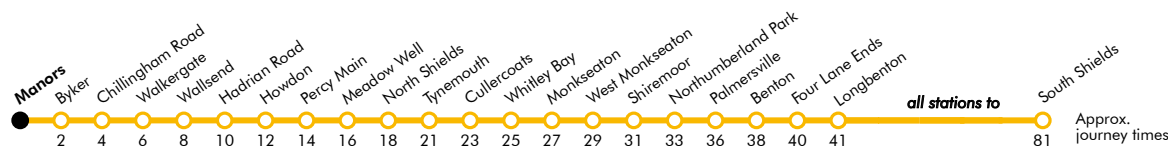

### Trains towards South Shields via Whitley Bay

### Towards South Shields via Whitley Bay

These timetables will change on public holidays.

**Towards South Shields via Whitley Bay**

Daytime Monday to Saturday  
**Every 12 minutes**

Evenings and Sundays  
**Every 15 minutes**

- a Terminates at Longbenton
- b Terminates at Pelaw
- v Trains depart towards St James, terminating at Monument

Get the Pop App for the latest service information and to plan your journey

Displayed May 2026

▼ Trains leave from Platform 1 and terminate at Monument

These timetables will change on public holidays.

**Towards St James**

Daytime Monday to Saturday  
**Every 12 minutes**

Evenings and Sundays  
**Every 15 minutes**