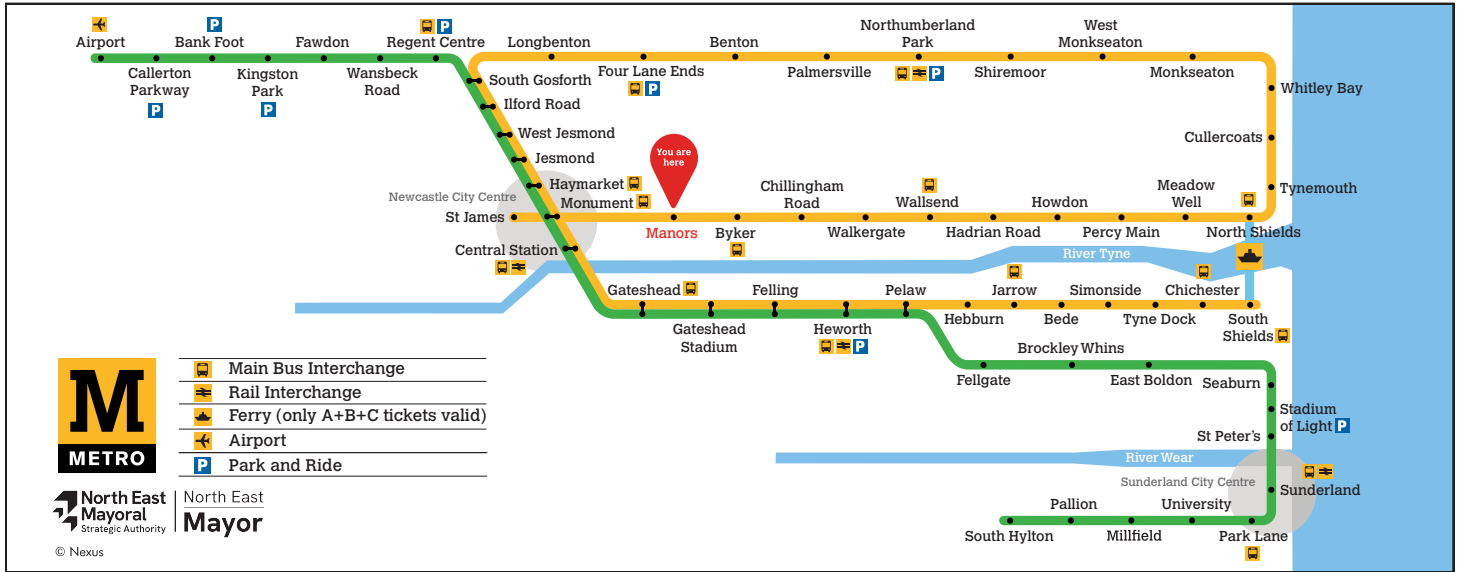

### Trains towards South Shields via Whitley Bay

### Towards South Shields via Whitley Bay

These timetables will change on public holidays.

**Towards South Shields via Whitley Bay**

Daytime Monday to Saturday  
**Every 12 minutes**

Evenings and Sundays  
**Every 15 minutes**

- a Terminates at Longbenton
- b Terminates at Pelaw
- v Trains depart towards St James, terminating at Monument

Get the Pop App for the latest service information and to plan your journey

Displayed May 2026

▼ Trains leave from Platform 1 and terminate at Monument

These timetables will change on public holidays.

**Towards St James**

Daytime Monday to Saturday  
**Every 12 minutes**

Evenings and Sundays  
**Every 15 minutes**