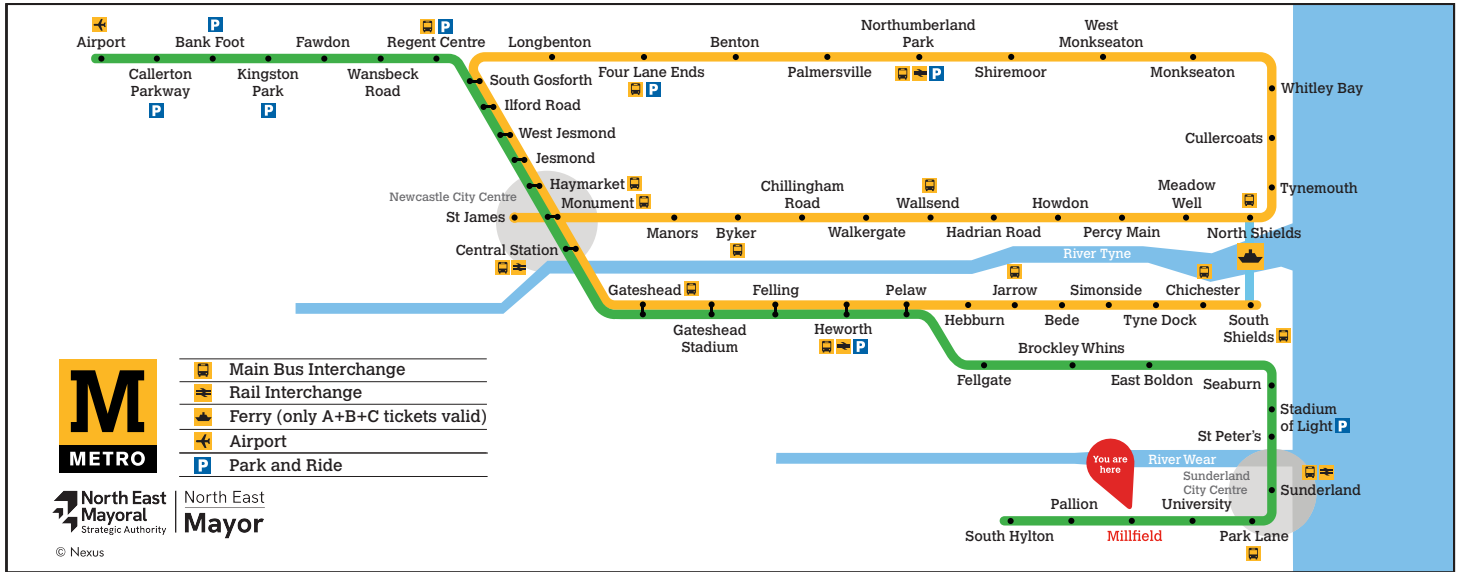

Millfield

Platform 1

Trains towards South Hylton

Towards South Hylton

Monday to Friday	Saturday	Sunday
Hour Minutes	Hour Minutes	Hour Minutes
05 51	05 55	05
06 03 15 27 38 49	06 06 21 37 52	06 52
07 01 13 25 38 49	07 06 22 36 51	07 13 43
08 01 13 25 39 49	08 06 21 39 51	08 13 43
09 01 13 25 37 49	09 06 21 37 47	09 13 41 53
10 02 14 25 39 50	10 02 14 25 38 50	10 06 21 36 51
11 01 13 25 37 49	11 01 13 25 37 49	11 06 21 36 51
12 01 13 25 39 49	12 02 13 25 39 49	12 06 21 36 51
13 01 13 25 37 49	13 01 13 25 37 49	13 06 21 36 51
14 00 13 24 38 49	14 00 13 23 38 49	14 06 21 37 51
15 01 15 25 39 49	15 01 14 25 39 49	15 06 21 36 51
16 01 13 24 37 49	16 01 13 24 37 49	16 06 21 36 51
17 01 14 25 39 51	17 01 14 25 39 49	17 06 22 37 51
18 04 16 25 37 51	18 04 16 25 37 51	18 06 21 36 51
19 06 21 36 51	19 06 21 36 51	19 06 21 36 51
20 06 21 36 51	20 06 21 36 51	20 06 21 36 51
21 06 21 36 51	21 06 21 36 51	21 06 21 36 51
22 06 21 36 51	22 06 21 36 51	22 06 21 36 51
23 06 21 36	23 06 21 36	23 06 21 36

These timetables will change on public holidays.

Towards South Hylton

Daytime Monday to Saturday
Every 12 minutes

Evenings and Sundays
Every 15 minutes

Get the Pop App for the latest service information and to plan your journey

^a Terminates at South Gosforth
^b Terminates at Regent Centre

These timetables will change on public holidays.

Towards Airport

Daytime Monday to Saturday
Every 12 minutes

Evenings and Sundays
Every 15 minutes