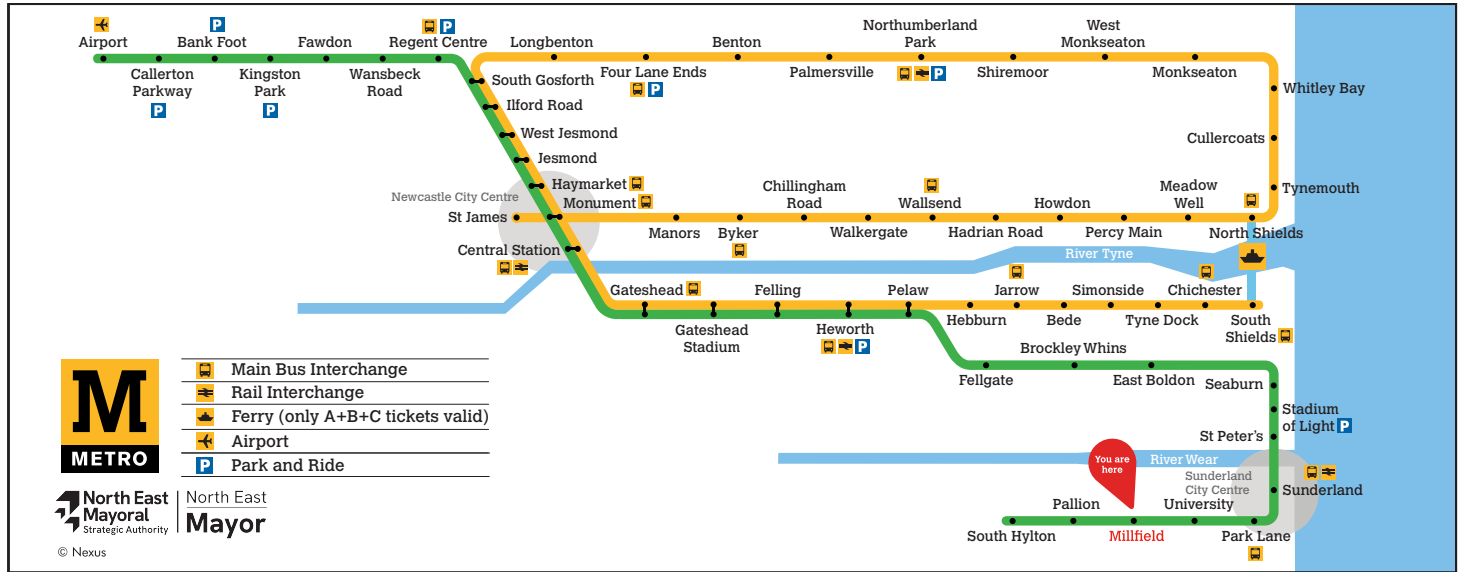

Millfield

Platform 2

Trains towards Airport