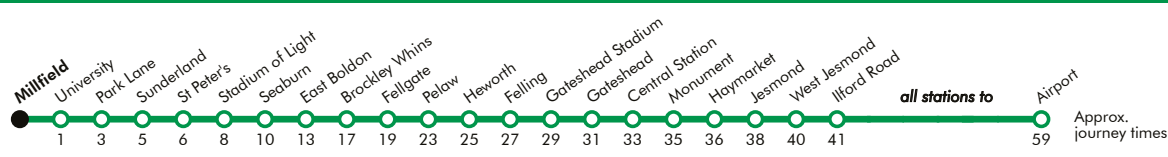

Displayed May 2026

Millfield

Platform 2

Trains towards Airport

Towards Airport

Monday to Friday	Saturday	Sunday
Hour Minutes	Hour Minutes	Hour Minutes
06 07 19 31 43 54	06 12 27 42 56	06
07 07 19 32 42 55	07 12 28 42 57	07 08 34
08 07 19 31 43 56	08 12 27 42 55	08 04 34
09 05 18 31 43 55	09 12 30 43 55	09 04 34 57
10 07 18 31 43 56	10 07 18 31 43 56	10 12 27 42 57
11 07 19 31 43 55	11 07 19 31 43 55	11 12 27 42 57
12 07 18 31 43 55	12 07 18 31 43 55	12 12 27 42 57
13 07 19 31 43 55	13 07 19 31 43 55	13 12 27 42 57
14 07 20 31 43 55	14 07 20 31 43 55	14 12 27 42 57
15 07 19 31 43 55	15 07 19 31 43 55	15 12 27 42 57
16 07 19 31 43 55	16 07 19 31 43 55	16 12 27 42 57
17 07 19 32 43 57	17 07 19 32 43 57	17 12 27 42 57
18 12 25 34 ^a 42 57	18 12 25 34 ^a 42 57	18 12 27 42 57
19 12 28 42 57	19 12 28 42 57	19 12 27 42 57
20 12 28 42 57	20 12 28 42 57	20 12 27 42 57
21 12 28 42 57	21 12 28 42 57	21 12 27 42 57
22 12 28 42 57	22 12 28 42 57	22 12 27 42 57
23 12 ^b 22 ^a 37 ^b 52 ^a	23 12 ^b 22 ^a 37 ^b 52 ^a	23 12 ^b 22 ^a 37 ^b 52 ^a

^a Terminates at South Gosforth
^b Terminates at Regent Centre

These timetables will change on public holidays.

Towards Airport

Daytime Monday to Saturday
Every 12 minutes

Evenings and Sundays
Every 15 minutes