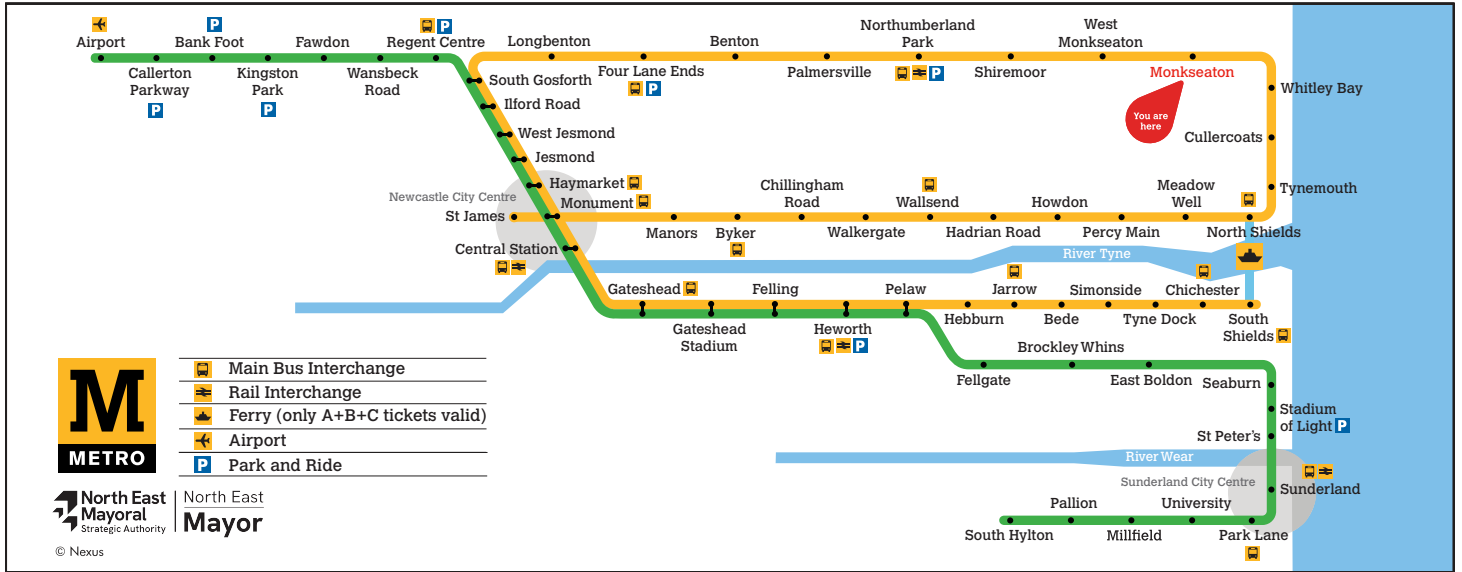

Monkseaton

Platform 2

Trains towards St James via Whitley Bay