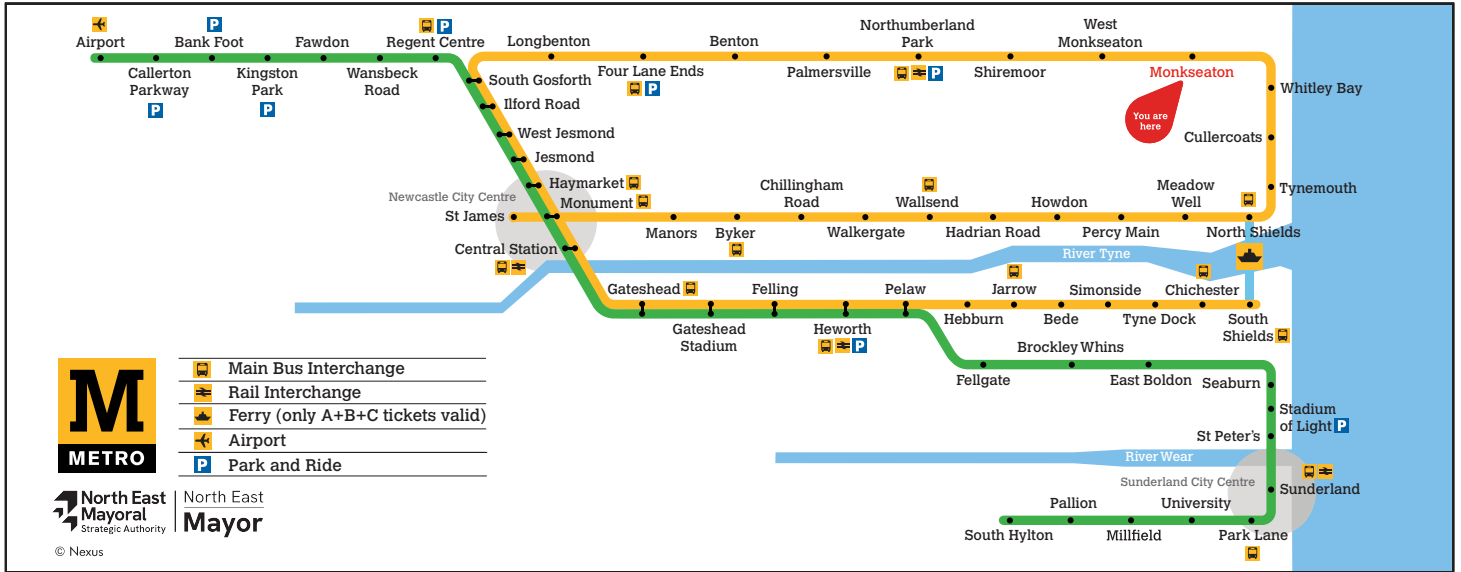

Monkseaton

Platform 1

Trains towards South Shields

Towards South Shields

Monday to Friday	Saturday	Sunday
Hour Minutes	Hour Minutes	Hour Minutes
05 43	05 42	05 27 57
06 06 18 30 42 54	06 07 27 42 57	06 27 57
07 06 18 30 42 54	07 12 27 42 57	07 27 57
08 06 18 30 42 54	08 12 27 42 54	08 27 57
09 06 18 30 42 54	09 06 18 30 42 54	09 27 57
10 06 18 30 42 54	10 06 18 30 42 54	10 27 42 57
11 06 18 30 42 54	11 06 18 30 42 54	11 12 27 42 57
12 06 18 30 42 54	12 06 18 30 42 54	12 12 27 42 57
13 06 18 30 42 54	13 06 18 30 42 54	13 12 27 42 57
14 06 18 30 42 54	14 06 18 30 42 54	14 12 27 42 57
15 06 18 30 42 54	15 06 18 30 42 54	15 12 27 42 57
16 06 18 30 42 54	16 06 18 30 42 54	16 12 27 42 57
17 06 18 30 42 54	17 06 18 30 42 54	17 12 27 42 57
18 01b 12 27 42 57	18 01b 12 27 42 57	18 12 27 42 57
19 12 27 42 57	19 12 27 42 57	19 12 27 42 57
20 12 27 42 57	20 12 27 42 57	20 12 27 42 57
21 12 27 42 57	21 12 27 42 57	21 12 27 42 57
22 12 27 42 57	22 12 27 42 57	22 12 27 42 57
23 12b 27a 42a 57a	23 12b 27a 42a 57a	23 12b 27a 42a 57a
00 12a	00 12a	00 12a

a Terminates at Longbenton
b Terminates at Pelaw

These timetables will change on public holidays.

Towards South Shields

Daytime Monday to Saturday
Every 12 minutes

Evenings and Sundays
Every 15 minutes

Get the Pop App for the latest service information and to plan your journey

a Terminates at Monument
b Terminates at Manors

These timetables will change on public holidays.

Towards St James via Whitley Bay

Daytime Monday to Saturday
Every 12 minutes

Evenings and Sundays
Every 15 minutes