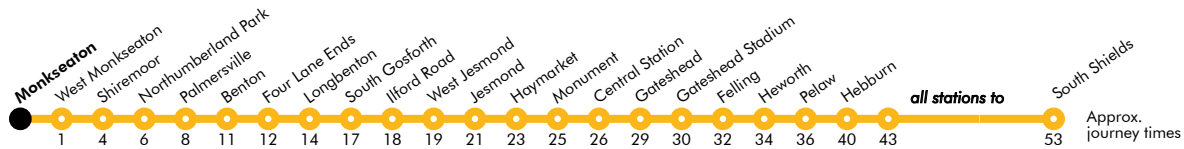

Monkseaton

Platform 1

Trains towards South Shields

Towards South Shields

Monday to Friday	Saturday	Sunday
Hour Minutes	Hour Minutes	Hour Minutes
05 43	05 42	05 27 57
06 06 18 30 42 54	06 07 27 42 57	06 27 57
07 06 18 30 42 54	07 12 27 42 57	07 27 57
08 06 18 30 42 54	08 12 27 42 54	08 27 57
09 06 18 30 42 54	09 06 18 30 42 54	09 27 57
10 06 18 30 42 54	10 06 18 30 42 54	10 27 42 57
11 06 18 30 42 54	11 06 18 30 42 54	11 12 27 42 57
12 06 18 30 42 54	12 06 18 30 42 54	12 12 27 42 57
13 06 18 30 42 54	13 06 18 30 42 54	13 12 27 42 57
14 06 18 30 42 54	14 06 18 30 42 54	14 12 27 42 57
15 06 18 30 42 54	15 06 18 30 42 54	15 12 27 42 57
16 06 18 30 42 54	16 06 18 30 42 54	16 12 27 42 57
17 06 18 30 42 54	17 06 18 30 42 54	17 12 27 42 57
18 01b 12 27 42 57	18 01b 12 27 42 57	18 12 27 42 57
19 12 27 42 57	19 12 27 42 57	19 12 27 42 57
20 12 27 42 57	20 12 27 42 57	20 12 27 42 57
21 12 27 42 57	21 12 27 42 57	21 12 27 42 57
22 12 27 42 57	22 12 27 42 57	22 12 27 42 57
23 12b 27a 42a 57a	23 12b 27a 42a 57a	23 12b 27a 42a 57a
00 12a	00 12a	00 12a

a Terminates at Longbenton
b Terminates at Pelaw

These timetables will change on public holidays.

Towards South Shields

Daytime Monday to Saturday
Every 12 minutes

Evenings and Sundays
Every 15 minutes

Get the Pop App for the latest service information and to plan your journey

a Terminates at Monument
b Terminates at Manors

These timetables will change on public holidays.

Towards St James via Whitley Bay

Daytime Monday to Saturday
Every 12 minutes

Evenings and Sundays
Every 15 minutes