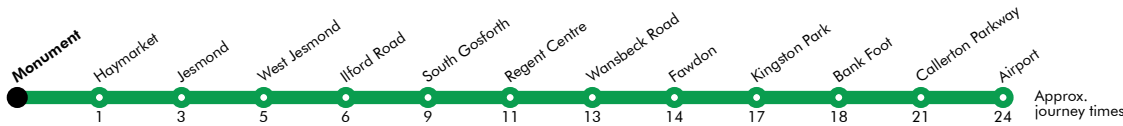

Towards Pelaw

Daytime Monday to Saturday
Every 6 minutes

Evenings and Sundays
Every 7-8 minutes

Towards South Shields

Monday to Friday	Saturday	Sunday
Hour Minutes	Hour Minutes	Hour Minutes
05 09 22 33 44 59	05 09 39 53	05 05 24 54
06 09 20 32 44 56	06 09 24 34 54	06 24 54
07 08 20 32 44 56	07 09 24 39 54	07 24 54
08 08 20 32 44 56	08 09 24 39 54	08 24 54
09 08 20 32 44 56	09 08 20 32 44 56	09 24 39 54
10 08 20 32 44 56	10 08 20 32 44 56	10 09 24 39 54
11 08 20 32 44 56	11 08 20 32 44 56	11 09 24 39 54
12 08 20 32 44 56	12 08 20 32 44 56	12 09 24 39 54
13 08 20 32 44 56	13 08 20 32 44 56	13 09 24 39 54
14 08 20 32 44 56	14 08 20 32 44 56	14 09 24 39 54
15 08 22 32 44 56	15 08 22 32 44 56	15 09 24 39 54
16 08 21 32 44 56	16 08 21 32 44 56	16 09 24 39 54
17 08 20 32 44 56	17 08 20 32 44 56	17 09 24 39 54
18 08 22 28 ^a 39 54	18 08 22 28 ^a 39 54	18 09 24 39 54
19 09 24 39 54	19 09 24 39 54	19 09 24 39 54
20 09 24 39 54	20 09 24 39 54	20 09 24 39 54
21 09 24 39 54	21 09 24 39 54	21 09 24 39 54
22 09 24 39 54	22 09 24 39 54	22 09 24 39 54
23 09 24 39 ^a	23 09 24 39 ^a	23 09 24 39 ^a

a Terminates at Pelaw

Towards South Shields

Daytime Monday to Saturday
Every 12 minutes

Evenings and Sundays
Every 15 minutes

Get the Pop App for the latest service information and to plan your journey

Monument

Platform 2

Trains towards Airport/St James via Whitley Bay

- Main Bus Interchange
- Rail Interchange
- Ferry (only A+B+C tickets valid)
- Airport
- Park and Ride

North East
Mayoral
Strategic Authority
North East
Mayor

Towards Airport

Monday to Friday

Hour	Minutes
05	54
06	21 43 55
07	07 19 31 43 55
08	08 19 31 43 55
09	07 19 31 43 55
10	07 19 31 43 55
11	07 19 32 43 55
12	07 19 31 43 54
13	07 19 31 43 55
14	07 19 32 43 55
15	07 19 31 43 55
16	07 19 31 43 55
17	07 19 31 43 55
18	08 19 33 48
19	05 13 ^a 18 33 48
20	03 18 33 48
21	04 18 33 48
22	03 18 33 48
23	03 18 33 47 ^b 58 ^a
00	04 ^b 13 ^b 22 ^a 28 ^a