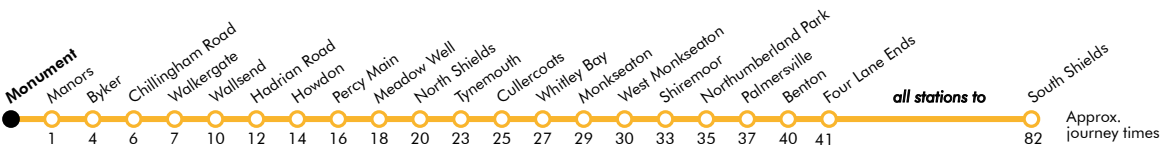

^a Terminates at Benton

^b Terminates at Monument

^c Terminates at Manors

Get the Pop App for the latest service information and to plan your journey

Displayed May 2026

Monument

Platform 3

Trains towards South Shields via Whitley Bay

Towards South Shields via Whitley Bay

Monday to Friday	Saturday	Sunday
05 47 59	05 58	05 58
06 11 23 35 47 59	06 13 28 43 58	07 28 58
07 11 23 35 47 59	07 13 28 43 58	08 28 58
08 11 23 35 47 59	08 11 23 35 47 59	09 28 57
09 11 23 35 47 59	09 11 23 35 47 59	10 12 27 42 57
10 11 23 35 47 59	10 11 23 35 47 59	11 12 27 42 57
11 11 23 35 47 59	11 11 23 35 47 59	12 12 27 42 57
12 11 23 35 47 59	12 11 23 35 47 59	13 12 27 42 57
13 11 23 35 47 59	13 11 23 35 47 59	14 12 27 42 57
14 11 23 35 47 59	14 11 23 35 47 59	15 12 27 42 57
15 11 23 35 47 59	15 11 23 35 47 59	16 12 27 42 57
16 11 23 35 47 59	16 11 23 35 47 59	17 12 27 42 57
17 11 23 32 ^b 43 58	17 11 23 32 ^b 43 58	18 12 28 43 58
18 13 28 43 58	18 13 28 43 58	19 13 28 43 58
19 13 28 43 58	19 13 28 43 58	20 13 28 43 58
20 13 28 43 58	20 13 28 43 58	21 13 28 43 58
21 13 28 43 58	21 13 28 43 58	22 13 28 43 ^b
22 13 28 43 ^b 58 ^a	22 13 28 43 ^b 58 ^a	23 13 ^a 28 ^a 43 ^a
23 13 ^a 28 ^a 43 ^a	23 13 ^a 28 ^a 43 ^a	

^a Terminates at Longbenton
^b Terminates at Pelaw

These timetables will change on public holidays.

Towards South Shields via Whitley Bay

Daytime Monday to Saturday
Every 12 minutes

Evenings and Sundays
Every 15 minutes

These timetables will change on public holidays.

Towards St James

Daytime Monday to Saturday
Every 12 minutes

Evenings and Sundays
Every 15 minutes

Get the Pop App for the latest service information and to plan your journey