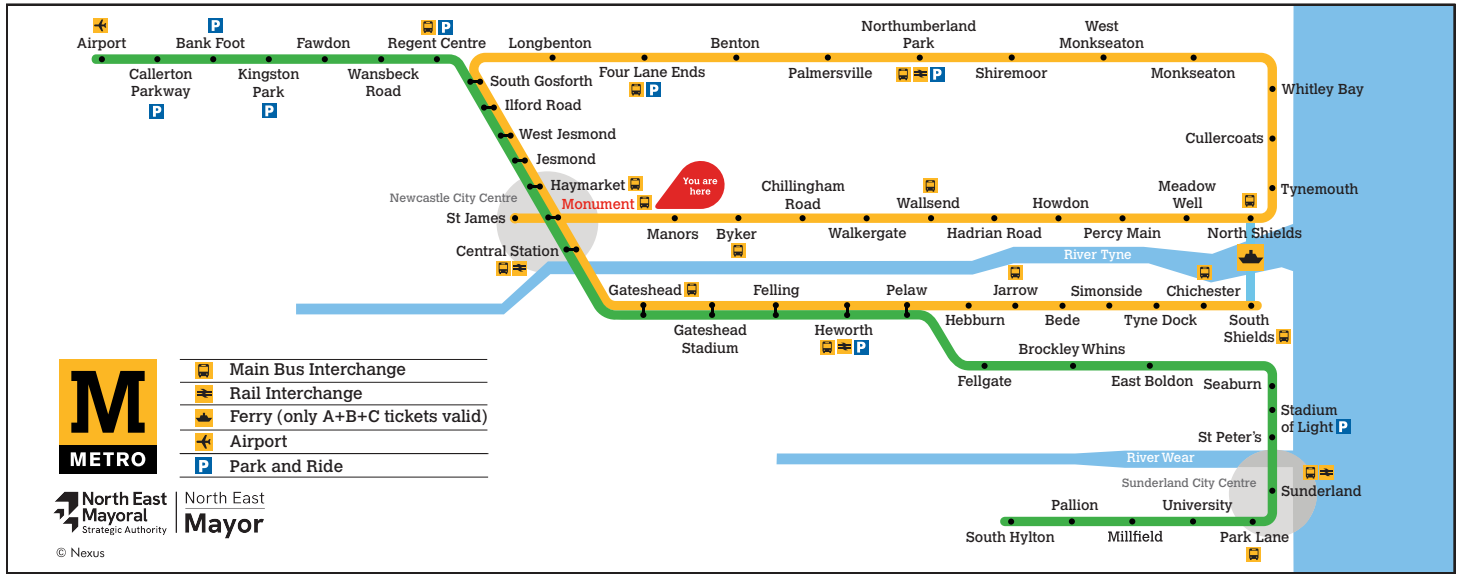

Monument

Platform 1

Trains towards South Hylton/South Shields

Towards South Hylton

Monday to Friday	Saturday	Sunday
Hour Minutes	Hour Minutes	Hour Minutes
05 12 ^a 16 29 41 53	05 13 ^a 21 32 47	05 05 13 ^c 18 39 44 ^c
06 03 14 26 38 50	06 02 17 31 47	06 09 39
07 02 14 26 38 50	07 02 17 32 47	08 09 39
08 02 14 26 38 50	08 02 17 31 47	09 07 19 32 47
09 02 14 26 38 50	09 02 13 26 38 50	10 02 17 32 47
10 02 14 26 38 50	10 02 14 26 38 50	11 02 17 32 47
11 02 14 26 38 50	11 02 14 26 38 50	12 02 17 32 47
12 02 14 26 37 50	12 02 14 26 37 50	13 02 17 32 47
13 02 14 25 38 48	13 02 14 25 38 48	14 02 17 32 47
14 02 14 26 38 50	14 02 14 26 38 50	15 02 17 32 47
15 01 14 26 38 49	15 01 14 26 38 49	16 02 17 32 47
16 02 14 26 38 50	16 02 14 26 38 50	17 02 17 32 47
17 02 14 26 38 50	17 02 14 26 38 50	18 02 17 32 47
18 02 16 32 47	18 02 16 32 47	19 02 17 32 47
19 02 17 32 47	19 02 17 32 47	20 02 17 32 47
20 02 17 32 47	20 02 17 32 47	21 02 17 32 47
21 02 17 32 47	21 02 17 32 47	22 02 17 32 47
22 02 17 32 47	22 02 17 32 47	23 02 16 ^b 31 ^c
23 02 16 ^b 31 ^c	23 02 16 ^b 31 ^c	

a Terminates at Pelaw

Towards South Shields

Daytime Monday to Saturday
Every 12 minutes

Evenings and Sundays
Every 15 minutes

Get the Pop App for the latest service information and to plan your journey

Monument

^a Terminates at Benton

^b Terminates at Monument

^c Terminates at Manors

Get the Pop App for the latest service information and to plan your journey

Displayed May 2026

Monument

Platform 3

Trains towards South Shields via Whitley Bay

These timetables will change on public holidays.

Towards St James

Daytime Monday to Saturday
Every 12 minutes

Evenings and Sundays
Every 15 minutes

Get the Pop App for the latest service information and to plan your journey