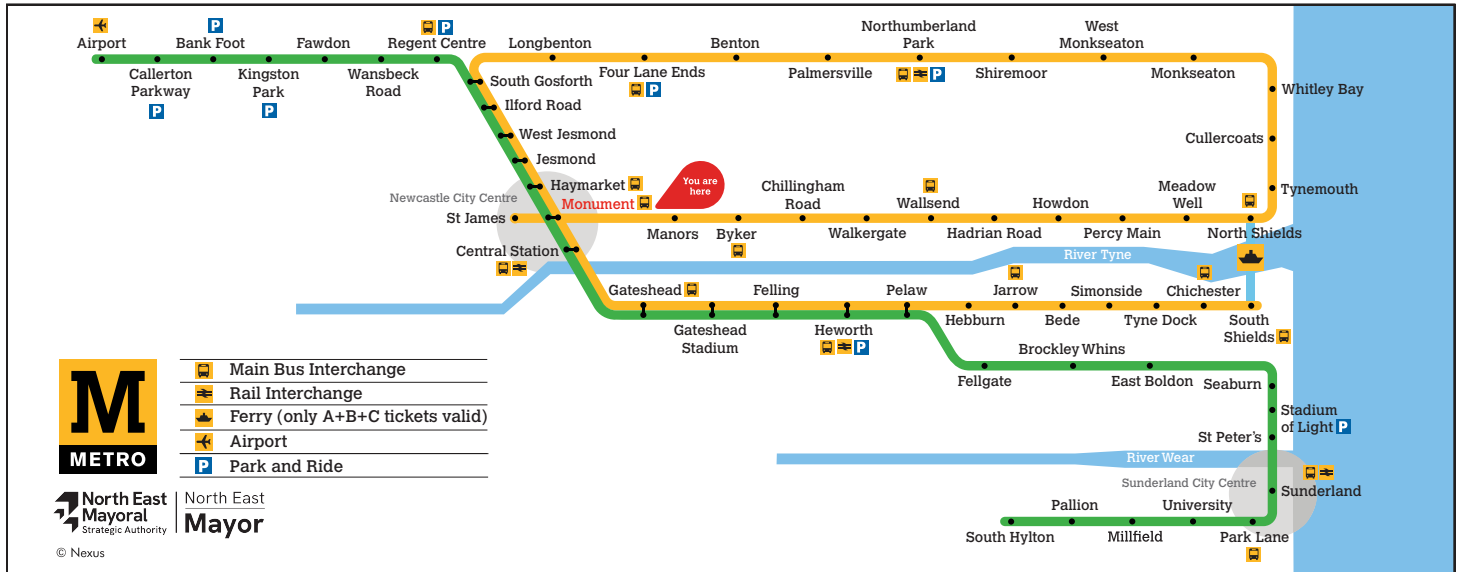

^a Terminates at Benton

^b Terminates at Monument

^c Terminates at Manors

Get the Pop App for the latest service information and to plan your journey

Displayed May 2026

Monument

Platform 3

Trains towards South Shields via Whitley Bay

Towards South Shields via Whitley Bay

Monday to Friday	Saturday	Sunday
05 47 59	05 58	05 58
06 11 23 35 47 59	06 13 28 43 58	07 28 58
07 11 23 35 47 59	07 13 28 43 58	08 28 58
08 11 23 35 47 59	08 11 23 35 47 59	09 28 57
09 11 23 35 47 59	09 11 23 35 47 59	10 12 27 42 57
10 11 23 35 47 59	10 11 23 35 47 59	11 12 27 42 57
11 11 23 35 47 59	11 11 23 35 47 59	12 12 27 42 57
12 11 23 35 47 59	12 11 23 35 47 59	13 12 27 42 57
13 11 23 35 47 59	13 11 23 35 47 59	14 12 27 42 57
14 11 23 35 47 59	14 11 23 35 47 59	15 12 27 42 57
15 11 23 35 47 59	15 11 23 35 47 59	16 12 27 42 57
16 11 23 35 47 59	16 11 23 35 47 59	17 12 27 42 57
17 11 23 32 ^b 43 58	17 11 23 32 ^b 43 58	18 12 28 43 58
18 13 28 43 58	18 13 28 43 58	19 13 28 43 58
19 13 28 43 58	19 13 28 43 58	20 13 28 43 58
20 13 28 43 58	20 13 28 43 58	21 13 28 43 58
21 13 28 43 58	21 13 28 43 58	22 13 28 43 ^b
22 13 28 43 ^b 58 ^a	22 13 28 43 ^b 58 ^a	23 13 ^a 28 ^a 43 ^a
23 13 ^a 28 ^a 43 ^a	23 13 ^a 28 ^a 43 ^a	

^a Terminates at Longbenton
^b Terminates at Pelaw

These timetables will change on public holidays.

Towards South Shields via Whitley Bay

Daytime Monday to Saturday
Every 12 minutes

Evenings and Sundays
Every 15 minutes

These timetables will change on public holidays.

Towards St James

Daytime Monday to Saturday
Every 12 minutes

Evenings and Sundays
Every 15 minutes

Get the Pop App for the latest service information and to plan your journey