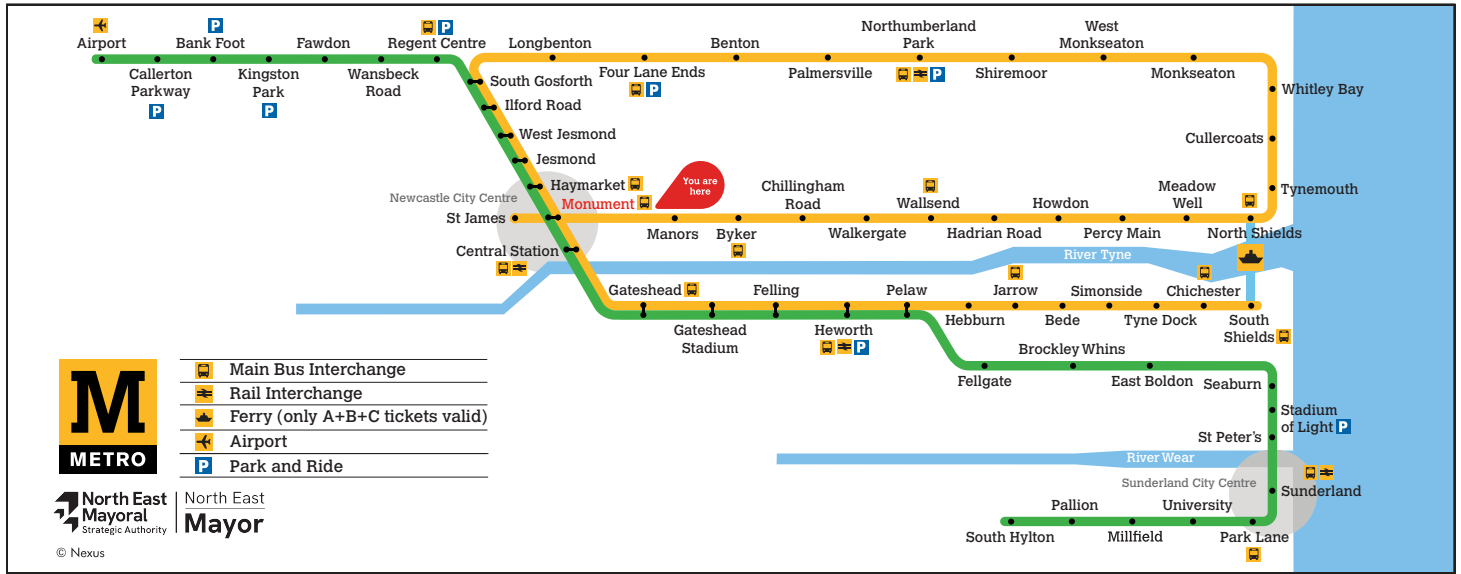

^a Terminates at Benton

^b Terminates at Monument

^c Terminates at Manors

Get the Pop App for the latest service information and to plan your journey

Displayed May 2026

Monument

Platform 3

Trains towards South Shields via Whitley Bay

^a Terminates at Longbenton
^b Terminates at Pelaw

These timetables will change on public holidays.

Towards South Shields via Whitley Bay

Daytime Monday to Saturday
Every 12 minutes

Evenings and Sundays
Every 15 minutes

Get the Pop App for the latest service information and to plan your journey

Displayed May 2026

Monument

Platform 4

Trains towards St James

Towards St James

Monument

●

These timetables will change on public holidays.

Towards St James

Daytime Monday to Saturday
Every 12 minutes

Evenings and Sundays
Every 15 minutes

Get the Pop App for the latest service information and to plan your journey