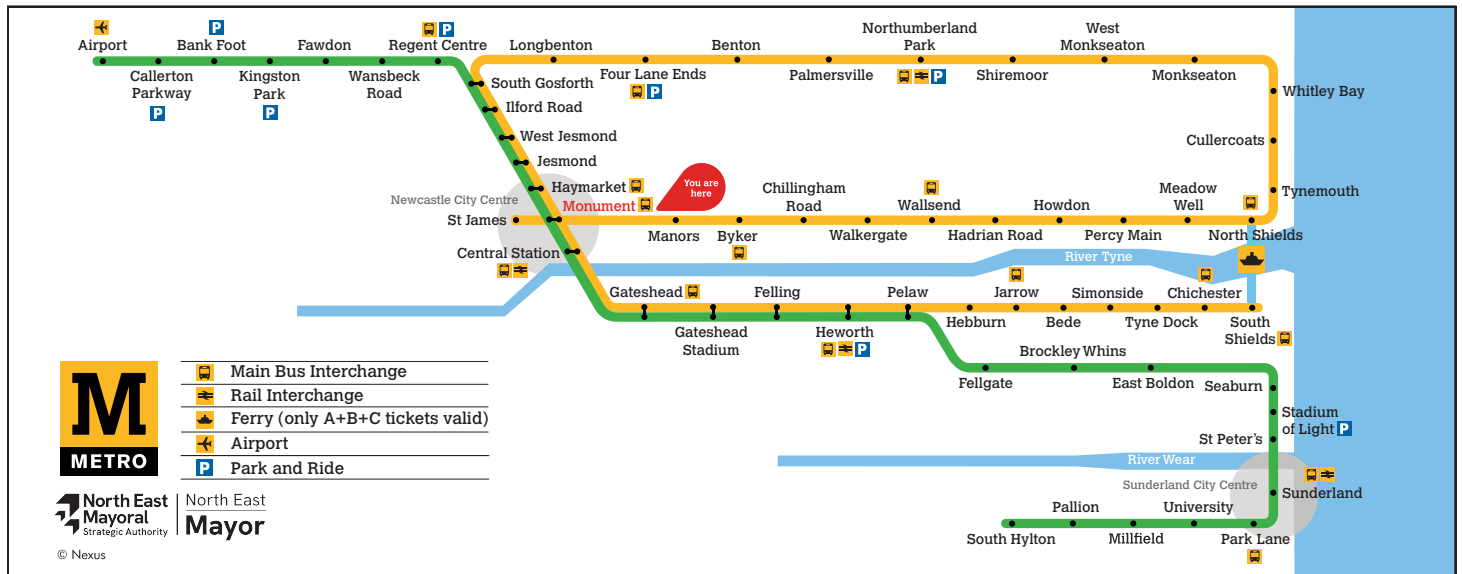

a Terminates at Pelaw

Towards South Shields

Daytime Monday to Saturday
Every 12 minutes

Evenings and Sundays
Every 15 minutes

Get the Pop App for the latest service information and to plan your journey

Monument

Platform 2

Trains towards Airport/St James via Whitley Bay

- Main Bus Interchange
- Rail Interchange
- Ferry (only A+B+C tickets valid)
- Airport
- Park and Ride

North East
Mayoral
Strategic Authority
North East
Mayor

^a Terminates at Benton

^b Terminates at Monument

^c Terminates at Manors

Get the Pop App for the latest service information and to plan your journey

Displayed May 2026

Monument

Platform 3

Trains towards South Shields via Whitley Bay

These timetables will change on public holidays.

Towards St James

Daytime Monday to Saturday
Every 12 minutes

Evenings and Sundays
Every 15 minutes

Get the Pop App for the latest service information and to plan your journey