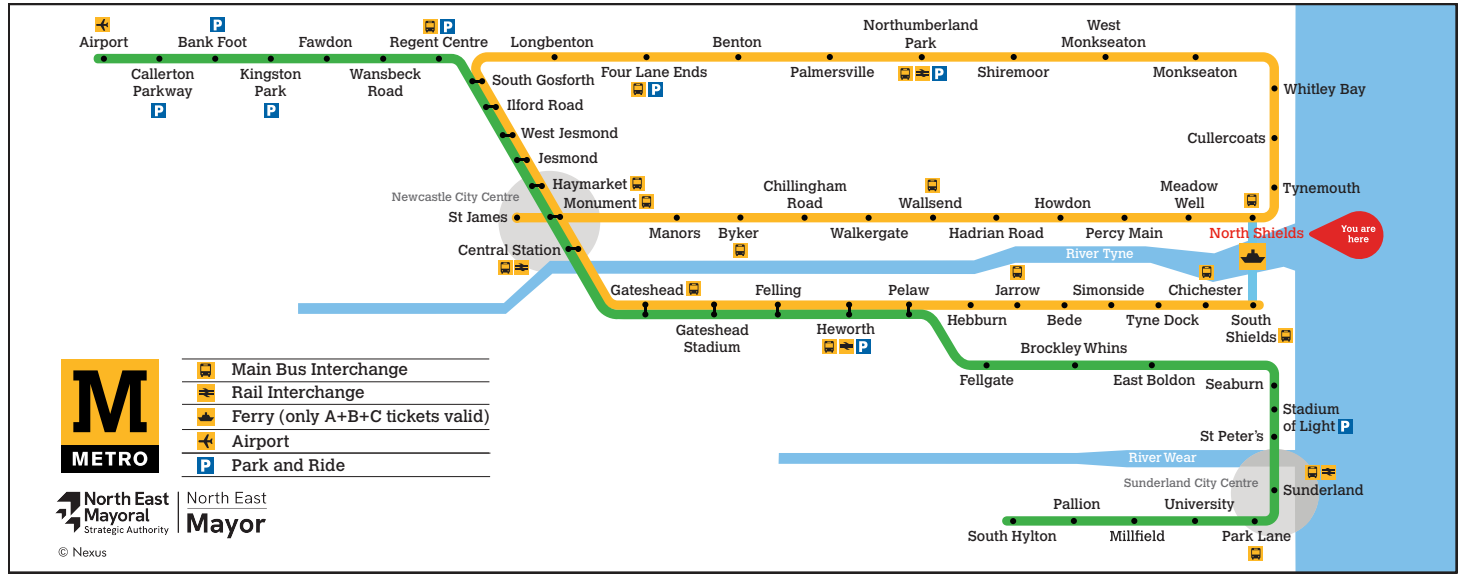

^a Terminates at Longbenton
^b Terminates at Pelaw

These timetables will change on public holidays.

Towards South Shields via Whitley Bay

Daytime Monday to Saturday
Every 12 minutes

Evenings and Sundays
Every 15 minutes

Get the Pop App for the latest service information and to plan your journey

Displayed May 2026

North Shields

Platform 2

Trains towards St James

- Main Bus Interchange
- Rail Interchange
- Ferry (only A+B+C tickets valid)
- Airport
- Park and Ride

North East Mayoral Strategic Authority
North East Mayor

© Nexus

Towards St James

Monday to Friday	Saturday	Sunday
Hour Minutes	Hour Minutes	Hour Minutes
05 32 51	05 45	05
06 11 25 37 49	06 00 15 30 45	06 30
07 01 13 25 37 49	07 00 15 30 45	07 00 30
08 01 13 25 37 49	08 00 15 30 45	08 00 30
09 01 13 25 37 49	09 00 15 30 45	09 00 30
10 01 13 25 37 49	10 00 15 31 41 49	10 00 16 31 46
11 01 13 25 37 49	11 01 13 25 37 49	11 01 16 31 46
12 01 13 25 37 49	12 01 13 25 37 49	12 01 16 31 46
13 01 13 25 37 49	13 01 13 25 37 49	13 01 16 31 46
14 01 13 25 37 49	14 01 13 25 37 49	14 01 16 31 46
15 01 13 25 37 49	15 01 13 25 37 49	15 01 16 31 46
16 01 13 25 37 50	16 01 13 25 37 49	16 01 16 31 46
17 02 13 25 37 50	17 01 13 25 37 49	17 01 16 31 46
18 02 13 25 37 49	18 01 13 25 37 49	18 00 15 30 45
19 01 15 30 45	19 01 15 30 45	19 00 15 30 45
20 00 15 30 45	20 00 15 30 45	20 00 15 30 45
21 00 15 30 45	21 00 15 30 45	21 00 15 30 45
22 00 15 30 45	22 00 15 30 45	22 00 15 30 45
23 00 15 30 45 ^a	23 00 15 30 45 ^a	23 00 15 30 45 ^a
00 00 ^a 15 ^b	00 00 ^a 15 ^b	00 00 ^a 15 ^b

^a Terminates at Monument
^b Terminates at Manors

These timetables will change on public holidays.

Towards St James

Daytime Monday to Saturday
Every 12 minutes

Evenings and Sundays
Every 15 minutes

Get the Pop App for the latest service information and to plan your journey