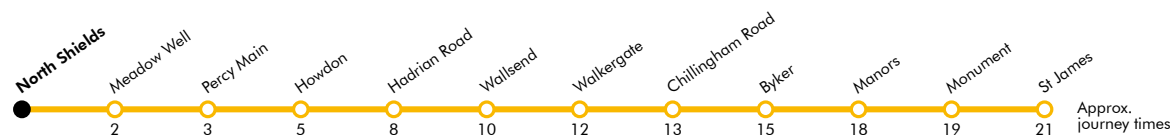

^a Terminates at Longbenton
^b Terminates at Pelaw

These timetables will change on public holidays.

Towards South Shields via Whitley Bay

Daytime Monday to Saturday
Every 12 minutes

Evenings and Sundays
Every 15 minutes

North East Mayoral Strategic Authority
North East Mayor

© Nexus

Towards St James

Monday to Friday	Saturday	Sunday
Hour Minutes	Hour Minutes	Hour Minutes
05 32 51	05 45	05
06 11 25 37 49	06 00 15 30 45	06 30
07 01 13 25 37 49	07 00 15 30 45	07 00 30
08 01 13 25 37 49	08 00 15 30 45	08 00 30
09 01 13 25 37 49	09 00 15 30 45	09 00 30
10 01 13 25 37 49	10 00 15 31 41 49	10 00 16 31 46
11 01 13 25 37 49	11 01 13 25 37 49	11 01 16 31 46
12 01 13 25 37 49	12 01 13 25 37 49	12 01 16 31 46
13 01 13 25 37 49	13 01 13 25 37 49	13 01 16 31 46
14 01 13 25 37 49	14 01 13 25 37 49	14 01 16 31 46
15 01 13 25 37 49	15 01 13 25 37 49	15 01 16 31 46
16 01 13 25 37 50	16 01 13 25 37 49	16 01 16 31 46
17 02 13 25 37 50	17 01 13 25 37 49	17 01 16 31 46
18 02 13 25 37 49	18 01 13 25 37 49	18 00 15 30 45
19 01 15 30 45	19 01 15 30 45	19 00 15 30 45
20 00 15 30 45	20 00 15 30 45	20 00 15 30 45
21 00 15 30 45	21 00 15 30 45	21 00 15 30 45
22 00 15 30 45	22 00 15 30 45	22 00 15 30 45
23 00 15 30 45 ^a	23 00 15 30 45 ^a	23 00 15 30 45 ^a
00 00 ^a 15 ^b	00 00 ^a 15 ^b	00 00 ^a 15 ^b

^a Terminates at Monument
^b Terminates at Manors

These timetables will change on public holidays.

Towards St James

Daytime Monday to Saturday
Every 12 minutes

Evenings and Sundays
Every 15 minutes

Get the Pop App for the latest service information and to plan your journey