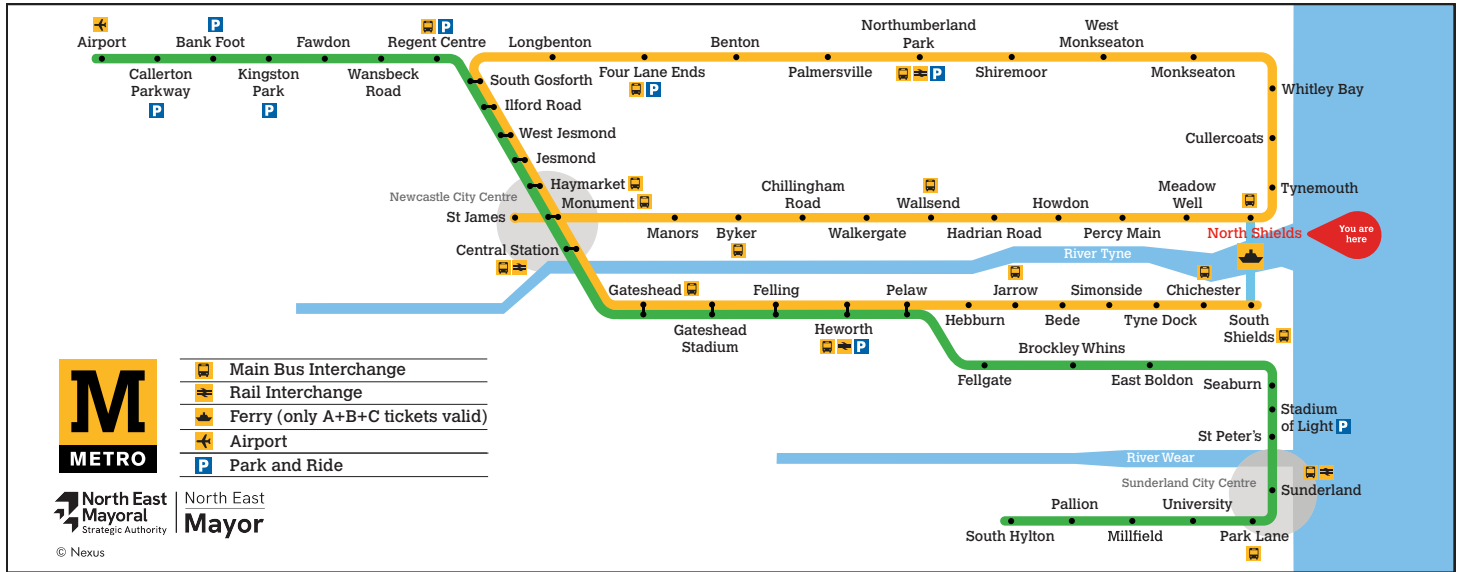

North Shields

Platform 1

Trains towards South Shields via Whitley Bay

Towards South Shields via Whitley Bay

Monday to Friday					Saturday				Sunday							
Hour Minutes					Hour Minutes				Hour Minutes							
06	08	20	32	44	56	06	18	33	48	06	18	48				
07	08	20	32	44	56	07	03	18	33	48	07	18	48			
08	08	20	32	44	56	08	03	18	32	44	56	08	18	48		
09	08	20	32	44	56	09	08	20	32	44	56	09	18	48		
10	08	20	32	44	56	10	08	20	32	44	56	10	18	33	48	
11	08	20	32	44	56	11	08	20	32	44	56	11	03	18	33	48
12	08	20	32	44	56	12	08	20	32	44	56	12	03	18	33	48
13	08	20	32	44	56	13	08	20	32	44	56	13	03	18	33	48
14	08	20	32	44	56	14	08	20	32	44	56	14	03	18	33	48
15	08	20	32	44	56	15	08	20	32	44	56	15	03	18	33	48
16	08	20	32	44	56	16	08	20	32	44	56	16	03	18	33	48
17	08	20	32	44	52 ^b	17	08	20	32	44	52 ^b	17	03	18	33	48
18	03	18	33	48		18	03	18	33	48		18	03	18	33	48
19	03	18	33	48		19	03	18	33	48		19	03	18	33	48
20	03	18	33	48		20	03	18	33	48		20	03	18	33	48
21	03	18	33	48		21	03	18	33	48		21	03	18	33	48
22	03	18	33	48		22	03	18	33	48		22	03	18	33	48
23	03 ^b	18 ^a	33 ^a	48 ^a		23	03 ^b	18 ^a	33 ^a	48 ^a		23	03 ^b	18 ^a	33 ^a	48 ^a
00	03 ^a					00	03 ^a					00	03 ^a			

^a Terminates at Longbenton
^b Terminates at Pelaw

These timetables will change on public holidays.

Towards South Shields via Whitley Bay

Daytime Monday to Saturday
Every 12 minutes

Evenings and Sundays
Every 15 minutes

Get the Pop App for the latest service information and to plan your journey

Displayed May 2026

North Shields

Platform 2

Trains towards St James

- Main Bus Interchange
- Rail Interchange
- Ferry (only A+B+C tickets valid)
- Airport
- Park and Ride

^a Terminates at Monument
^b Terminates at Manors

These timetables will change on public holidays.

Towards St James

Daytime Monday to Saturday
Every 12 minutes

Evenings and Sundays
Every 15 minutes

Get the Pop App for the latest service information and to plan your journey