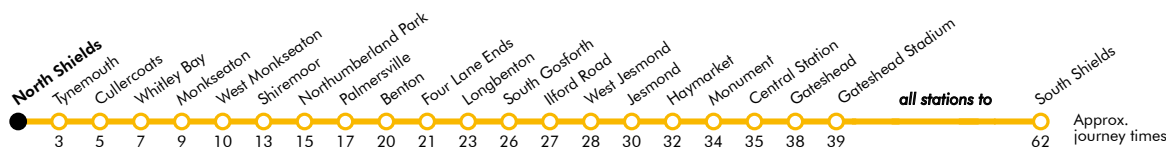

North Shields

Platform 1

Trains towards South Shields via Whitley Bay

Towards South Shields via Whitley Bay

Monday to Friday					Saturday				Sunday							
Hour Minutes					Hour Minutes				Hour Minutes							
06	08	20	32	44	56	06	18	33	48	06	18	48				
07	08	20	32	44	56	07	03	18	33	48	07	18	48			
08	08	20	32	44	56	08	03	18	32	44	56	08	18	48		
09	08	20	32	44	56	09	08	20	32	44	56	09	18	48		
10	08	20	32	44	56	10	08	20	32	44	56	10	18	33	48	
11	08	20	32	44	56	11	08	20	32	44	56	11	03	18	33	48
12	08	20	32	44	56	12	08	20	32	44	56	12	03	18	33	48
13	08	20	32	44	56	13	08	20	32	44	56	13	03	18	33	48
14	08	20	32	44	56	14	08	20	32	44	56	14	03	18	33	48
15	08	20	32	44	56	15	08	20	32	44	56	15	03	18	33	48
16	08	20	32	44	56	16	08	20	32	44	56	16	03	18	33	48
17	08	20	32	44	52 ^b	17	08	20	32	44	52 ^b	17	03	18	33	48
18	03	18	33	48		18	03	18	33	48		18	03	18	33	48
19	03	18	33	48		19	03	18	33	48		19	03	18	33	48
20	03	18	33	48		20	03	18	33	48		20	03	18	33	48
21	03	18	33	48		21	03	18	33	48		21	03	18	33	48
22	03	18	33	48		22	03	18	33	48		22	03	18	33	48
23	03 ^b	18 ^a	33 ^a	48 ^a		23	03 ^b	18 ^a	33 ^a	48 ^a		23	03 ^b	18 ^a	33 ^a	48 ^a
00	03 ^a					00	03 ^a					00	03 ^a			

^a Terminates at Longbenton
^b Terminates at Pelaw

These timetables will change on public holidays.

Towards South Shields via Whitley Bay

Daytime Monday to Saturday
Every 12 minutes

Evenings and Sundays
Every 15 minutes

Get the Pop App for the latest service information and to plan your journey

Displayed May 2026

North Shields

Platform 2

Trains towards St James

- Main Bus Interchange
- Rail Interchange
- Ferry (only A+B+C tickets valid)
- Airport
- Park and Ride

^a Terminates at Monument
^b Terminates at Manors

These timetables will change on public holidays.

Towards St James

Daytime Monday to Saturday
Every 12 minutes

Evenings and Sundays
Every 15 minutes

Get the Pop App for the latest service information and to plan your journey