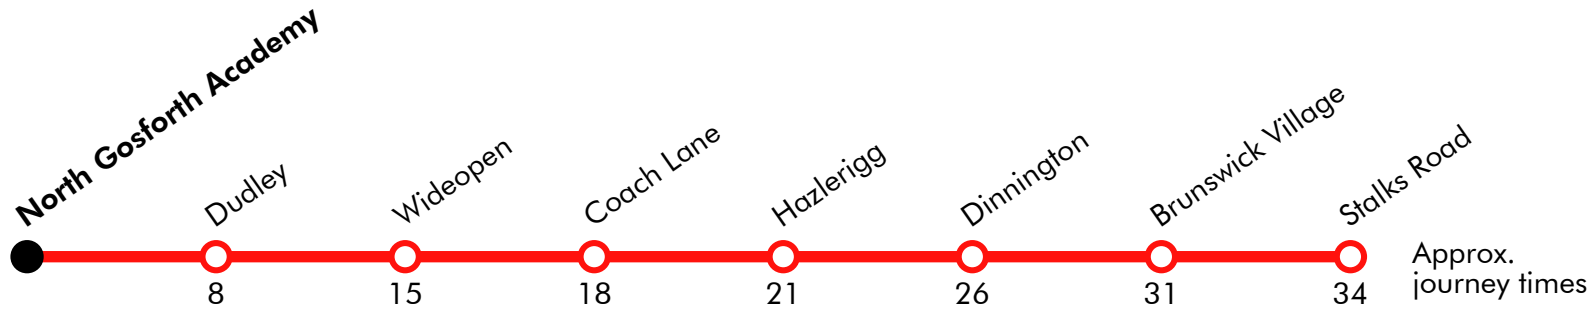

S695 Killingworth - North Gosforth Academy

Effective from: 01/09/2025

Go North East

Monday to Friday

Killingworth Bus Station	0745
West Bailey	0749
Annitsford, Burradon Road	0800
North Gosforth Academy	0810

Via: Citadel East, West Bailey, Station Road, Front Street, Burradon Road, Dudley Lane

S695 North Gosforth Academy - Killingworth

Effective from: 01/09/2025

Stagecoach

Monday to Friday

North Gosforth Academy	1515
Burradon Road	1523
West Bailey	1529
Killingworth Bus Station	1535

Via: Dudley Lane, Weetslade Road, Fern Drive, Burradon Road, Front Street, Station Road, West Bailey, Citadel East

S699 North Gosforth Academy - Wideopen - Stalks Road

Arriva

Effective from: 01/09/2025

Monday to Friday