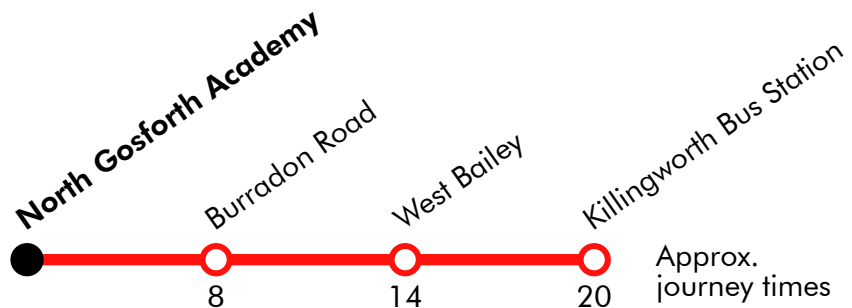

S693

Wideopen - North Gosforth Academy

Arriva

Effective from: 01/09/2025

Monday to Friday

Great North Road	0730
Dinnington	0740
Hazlerigg	0748
Dudley Lane	0757
Annitsford	0802
Gosforth Academy	0812

Via: Great North Road, Stalks Road, Darrell Street, Sandy Lane, Brunton Lane, Main Road, Front Street, Main Road, Brunton Lane, Coach Lane, Great North Road, Bridge Street, Dudley Lane, Burradon Road, Fern Drive, Weetslade Road, Dudley Lane

S695 Killingworth - North Gosforth Academy

Effective from: 01/09/2025

Go North East

Monday to Friday

Killingworth Bus Station	0745
West Bailey	0749
Annitsford, Burradon Road	0800
North Gosforth Academy	0810

Via: Citadel East, West Bailey, Station Road, Front Street, Burradon Road, Dudley Lane

S695 North Gosforth Academy - Killingworth

Effective from: 01/09/2025

Stagecoach

Monday to Friday

North Gosforth Academy	1515
Burradon Road	1523
West Bailey	1529
Killingworth Bus Station	1535

Via: Dudley Lane, Weetslade Road, Fern Drive, Burradon Road, Front Street, Station Road, West Bailey, Citadel East

S699 North Gosforth Academy - Wideopen - Stalks Road

Arriva

Effective from: 01/09/2025

Monday to Friday