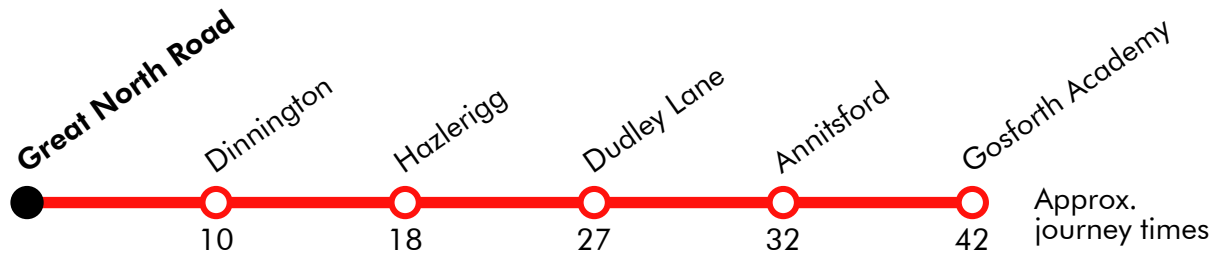

S693

Wideopen - North Gosforth Academy

Arriva

Effective from: 01/09/2025

Monday to Friday

Great North Road	0730
Dinnington	0740
Hazlerigg	0748
Dudley Lane	0757
Annitsford	0802
Gosforth Academy	0812

Via: Great North Road, Stalks Road, Darrell Street, Sandy Lane, Brunton Lane, Main Road, Front Street, Main Road, Brunton Lane, Coach Lane, Great North Road, Bridge Street, Dudley Lane, Burradon Road, Fern Drive, Weetslade Road, Dudley Lane

S695 Killingworth - North Gosforth Academy

Effective from: 01/09/2025

Go North East

Monday to Friday

Killingworth Bus Station	0745
West Bailey	0749
Annitsford, Burradon Road	0800
North Gosforth Academy	0810