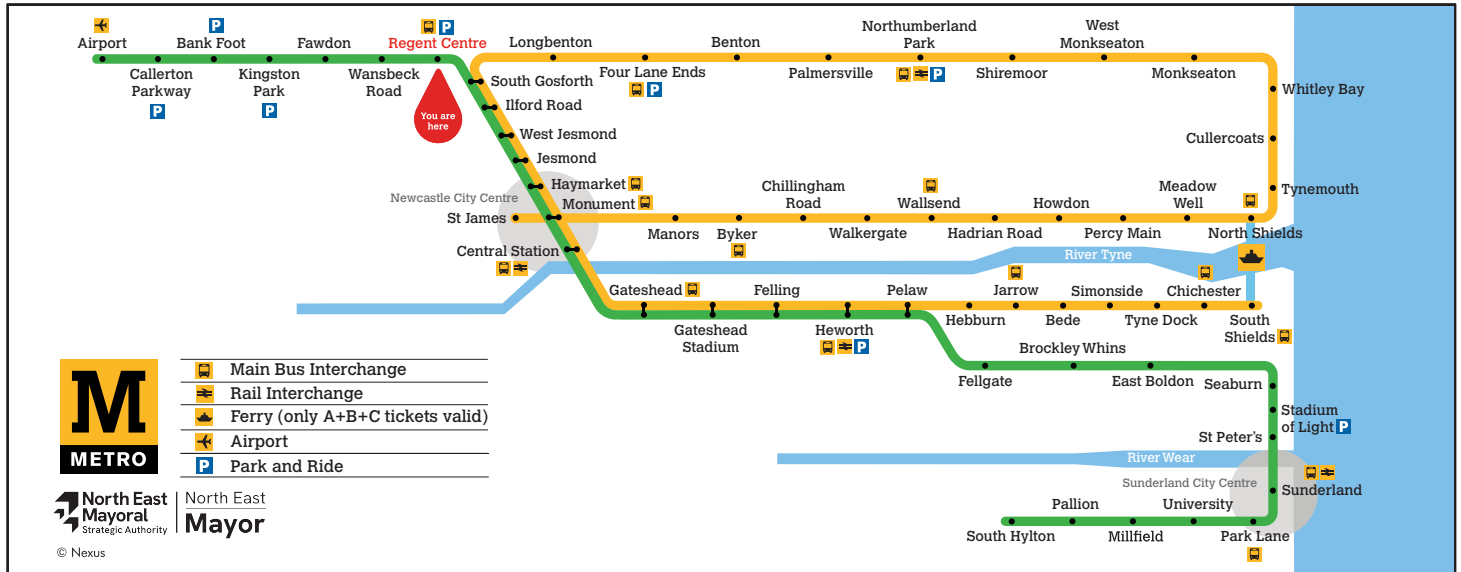

Regent Centre

Platform 1

Trains towards South Hylton

Towards South Hylton

Monday to Friday	Saturday	Sunday
Hour Minutes	Hour Minutes	Hour Minutes
04 58ss	04	04
05 04 11ss 18 30 42 51	05 02b 10 20 35 50	05 06 13ss 27 57
06 02 14 26 38 50	06 05 19 35 50	06 06 13ss 27 57
07 02 14 26 38 50	07 05 20 35 50	07 27 57
08 02 14 26 38 50	08 05 19 35 50	08 27 55
09 02 14 26 38 50	09 01 14 26 38 50	09 08 20 28ss 35 50
10 02 14 26 38 50	10 02 14 26 38 50	10 05 20 35 50
11 02 14 26 38 50	11 02 14 26 38 50	11 05 20 35 50
12 02 14 25 38 50	12 02 14 25 38 50	12 05 20 35 50
13 02 13 26 36 50	13 02 13 26 36 50	13 05 20 35 50
14 02 14 26 38 49	14 02 14 26 38 49	14 05 20 35 50
15 02 14 26 37 50	15 02 14 26 37 50	15 05 20 35 50
16 02 14 26 38 50	16 02 14 26 38 50	16 05 20 35 50
17 02 14 26 38 50	17 02 14 26 38 50	17 05 20 35 50
18 03 19 34 50	18 03 19 34 50	18 05 20 35 50
19 05 20 35 50	19 05 20 35 50	19 05 20 35 50
20 05 20 35 50	20 05 20 35 50	20 05 20 35 50
21 05 20 35 50	21 05 20 35 50	21 05 20 35 50
22 05 20 35 50	22 05 20 35 50	22 05 20 35 50
23 04a 19c	23 04a 19c	23 04a 19c

a Terminates at Sunderland
 b Terminates at Park Lane
 c Terminates at Pelaw
 ss From Pelaw operates to South Shields

These timetables will change on public holidays.

Towards South Hylton

Daytime Monday to Saturday
Every 12 minutes

These timetables will change on public holidays.

Towards Airport

Daytime Monday to Saturday
Every 12 minutes

Evenings and Sundays
Every 15 minutes

Get the Pop App for the latest service information and to plan your journey