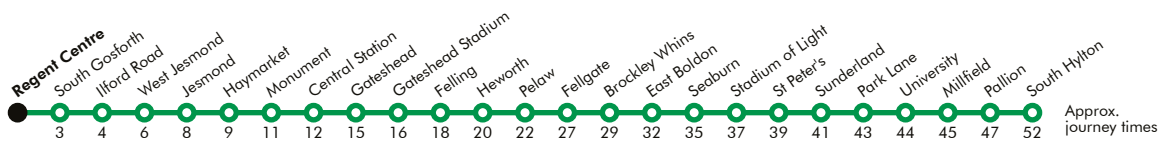

Regent Centre

Platform 1

Trains towards South Hylton

Towards South Hylton

Monday to Friday	Saturday	Sunday
Hour Minutes	Hour Minutes	Hour Minutes
04 58ss	04	04
05 04 11ss 18 30 42 51	05 02b 10 20 35 50	05 06 13ss 27 57
06 02 14 26 38 50	06 05 19 35 50	06 06 13ss 27 57
07 02 14 26 38 50	07 05 20 35 50	07 27 57
08 02 14 26 38 50	08 05 19 35 50	08 27 55
09 02 14 26 38 50	09 01 14 26 38 50	09 08 20 28ss 35 50
10 02 14 26 38 50	10 02 14 26 38 50	10 05 20 35 50
11 02 14 26 38 50	11 02 14 26 38 50	11 05 20 35 50
12 02 14 25 38 50	12 02 14 25 38 50	12 05 20 35 50
13 02 13 26 36 50	13 02 13 26 36 50	13 05 20 35 50
14 02 14 26 38 49	14 02 14 26 38 49	14 05 20 35 50
15 02 14 26 37 50	15 02 14 26 37 50	15 05 20 35 50
16 02 14 26 38 50	16 02 14 26 38 50	16 05 20 35 50
17 02 14 26 38 50	17 02 14 26 38 50	17 05 20 35 50
18 03 19 34 50	18 03 19 34 50	18 05 20 35 50
19 05 20 35 50	19 05 20 35 50	19 05 20 35 50
20 05 20 35 50	20 05 20 35 50	20 05 20 35 50
21 05 20 35 50	21 05 20 35 50	21 05 20 35 50
22 05 20 35 50	22 05 20 35 50	22 05 20 35 50
23 04a 19c	23 04a 19c	23 04a 19c

a Terminates at Sunderland
 b Terminates at Park Lane
 c Terminates at Pelaw
 ss From Pelaw operates to South Shields

These timetables will change on public holidays.

Towards South Hylton

Daytime Monday to Saturday
Every 12 minutes

These timetables will change on public holidays.

Towards Airport

Daytime Monday to Saturday
Every 12 minutes

Evenings and Sundays
Every 15 minutes

Get the Pop App for the latest service information and to plan your journey