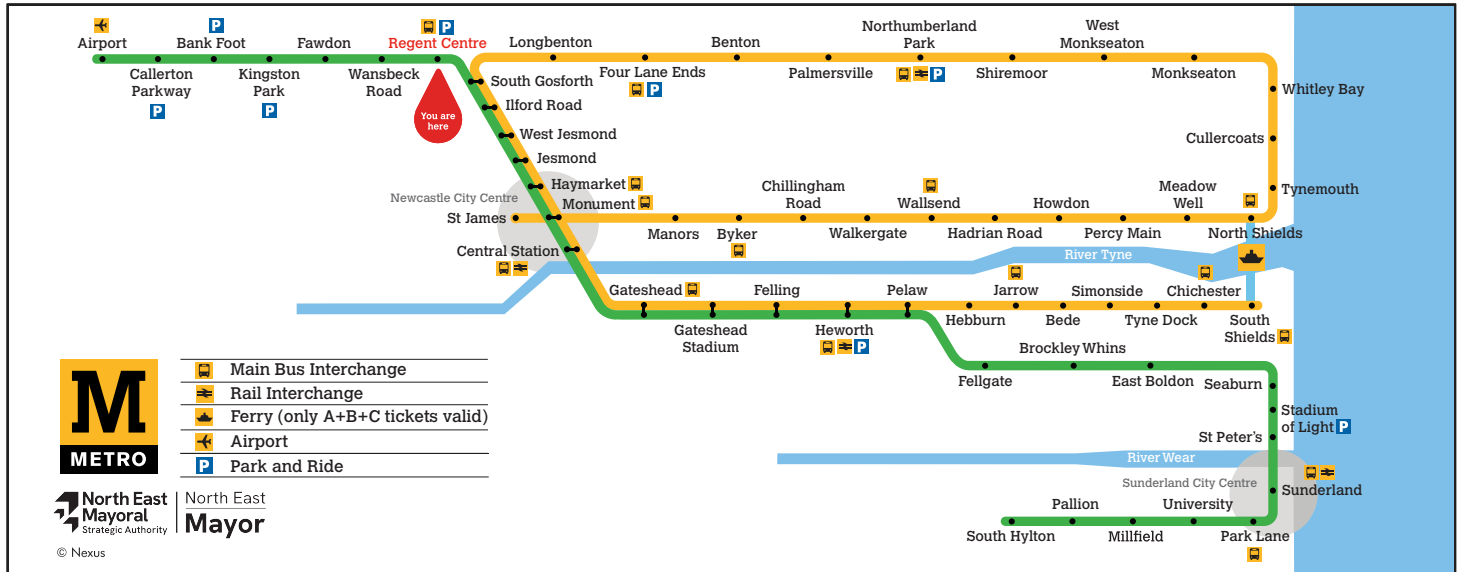

a Terminates at Sunderland
 b Terminates at Park Lane
 c Terminates at Pelaw
 ss From Pelaw operates to South Shields

These timetables will change on public holidays.

Towards South Hylton

Daytime Monday to Saturday
Every 12 minutes

Evenings and Sundays
Every 15 minutes

Get the Pop App for the latest service information and to plan your journey

Regent Centre

Platform 2

Trains towards Airport

Towards Airport

Monday to Friday	Saturday	Sunday
05 17 41	05 20 46	05 56
06 06 19 25 33 55	06 03 19 34 47	06 26 55
07 07 19 31 43 55	07 00 15 30 45	07 25 55
08 07 20 31 43 55	08 00 15 30 41 45	08 22 42 52
09 07 19 31 43 55	09 00 15 30 44 55	09 12 22 42 52
10 07 19 31 43 55	10 00 17 31 43 55	10 15 22 45
11 07 19 31 44 55	11 07 19 31 44 55	11 00 15 30 45
12 07 19 31 43 55	12 07 19 31 43 55	12 00 15 30 45
13 06 19 31 43 55	13 06 19 31 43 55	13 00 15 30 45
14 07 19 31 44 55	14 07 19 31 44 55	14 00 15 30 45
15 07 19 32 43 55	15 07 19 31 43 55	15 00 15 30 45
16 07 19 31 43 55	16 07 19 31 43 55	16 00 15 30 45
17 07 19 31 43 55	17 07 19 31 43 55	17 00 15 30 45
18 07 20 31 45	18 07 20 31 45	18 00 15 30 45
19 00 17 30 45	19 00 17 30 45	19 00 15 30 45
20 00 15 30 45	20 00 15 30 45	20 00 15 30 45
21 00 16 30 45	21 00 16 30 45	21 00 15 30 45
22 00 15 30 45	22 00 15 30 45	22 00 14 30 45
23 00 15 30 45	23 00 15 30 45	23 00 15 30 45

These timetables will change on public holidays.

Towards Airport

Daytime Monday to Saturday
Every 12 minutes

Evenings and Sundays
Every 15 minutes

Get the Pop App for the latest service information and to plan your journey