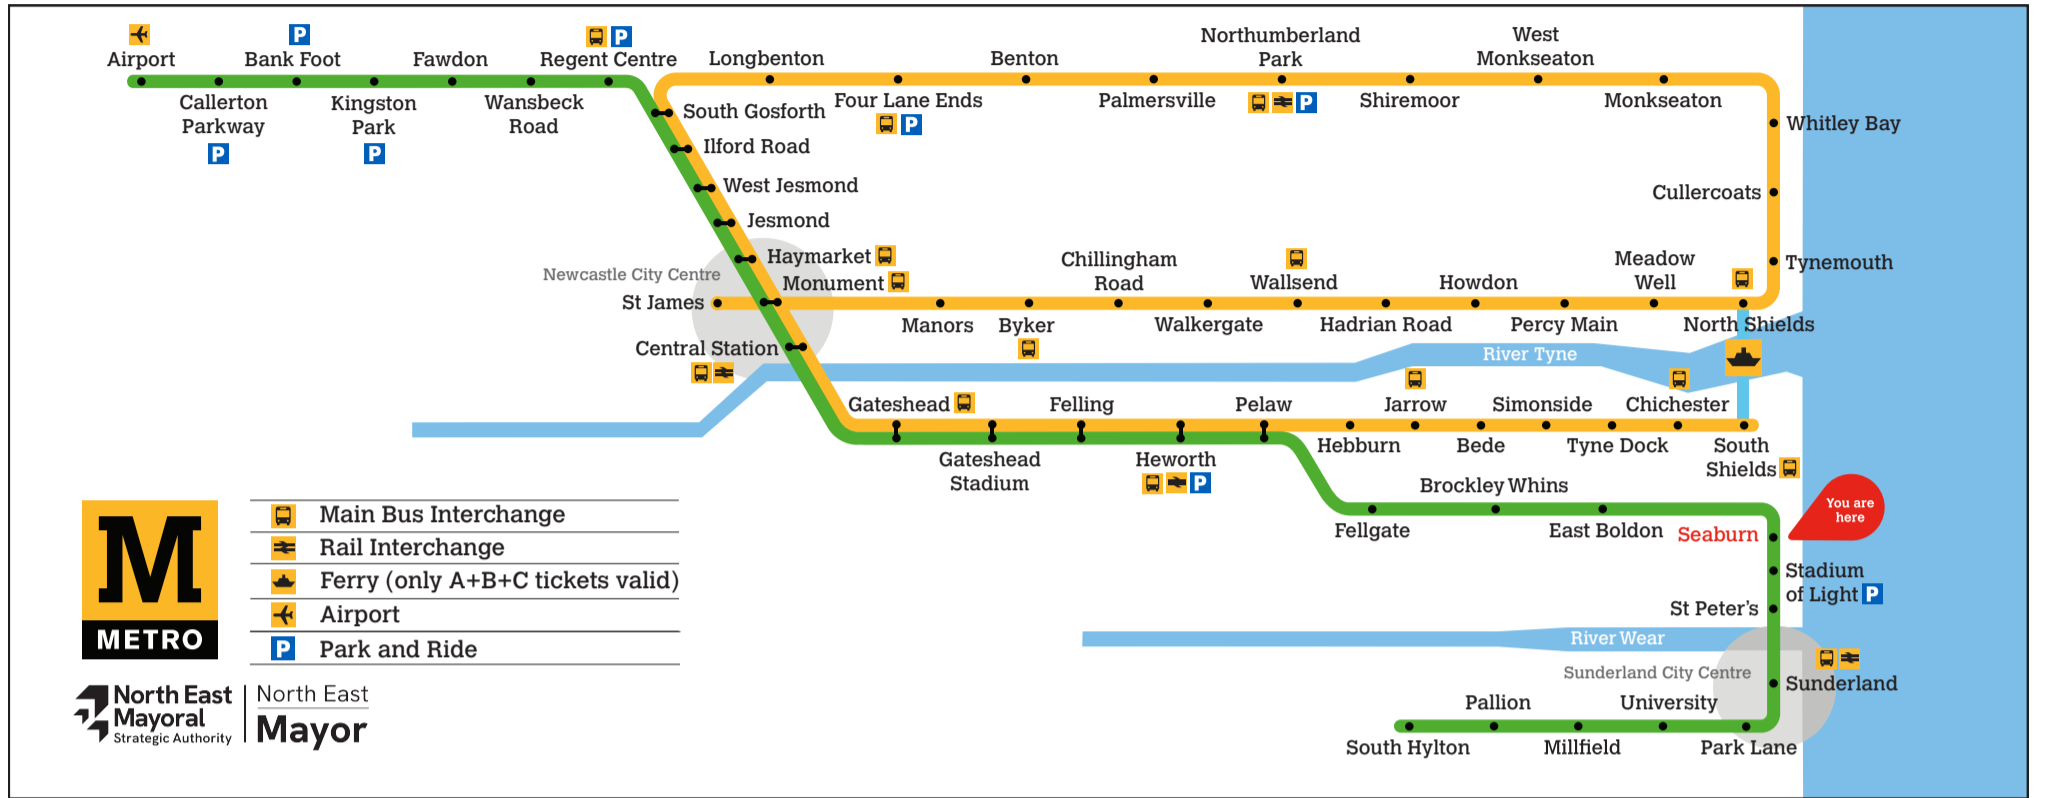

Seaburn

Platform 1

Trains towards South Hylton

Towards South Hylton

Approx. journey times

Monday to Friday	Saturday	Sunday
Hour Minutes	Hour Minutes	Hour Minutes
05 36 ^a 40 53	05 37 ^a 45 56	05
06 05 17 28 38 50	06 11 27 41 56	06 42
07 02 15 26 38 50	07 12 26 41 56	07 03 33
08 02 14 28 38 50	08 11 28 41 55	08 03 33
09 02 14 26 38 51	09 11 26 37 51	09 03 31 43 56
10 04 14 28 39 50	10 04 14 27 39 50	10 11 26 41 56
11 03 14 27 39 50	11 03 14 27 38 51	11 11 26 41 56
12 02 14 28 38 50	12 02 14 28 38 50	12 11 26 41 56
13 02 14 26 38 49	13 02 14 26 38 49	13 11 26 41 56
14 02 12 28 38 50	14 02 12 28 38 50	14 11 26 41 56
15 05 14 29 38 50	15 04 14 29 38 50	15 11 26 41 56
16 02 13 26 38 50	16 02 13 26 38 50	16 11 26 41 56
17 04 14 28 41 50	17 04 14 28 38 50	17 12 26 41 56
18 02 14 26 41 56	18 02 14 26 41 56	18 11 26 41 56
19 11 26 41 56	19 11 26 41 56	19 11 26 41 56
20 11 26 41 56	20 11 26 41 56	20 11 26 41 56
21 11 26 41 56	21 11 26 41 56	21 11 26 41 56
22 11 26 41 56	22 11 26 41 56	22 11 26 41 56
23 11 26 40 ^b	23 11 26 40 ^b	23 11 26 40

a Terminates at Park Lane
b Terminates at Sunderland

These timetables will change on public holidays.

Towards South Hylton

Daytime Monday to Saturday
Every 12 minutes

Evenings and Sundays
Every 15 minutes

Get the Pop App for the latest service information and to plan your journey

Displayed May 2026

Seaburn

Platform 2

Trains towards Airport

- Main Bus Interchange
- Rail Interchange
- Ferry (only A+B+C tickets valid)
- Airport
- Park and Ride

^a Terminates at South Gosforth
^b Terminates at Regent Centre

These timetables will change on public holidays

Towards Airport

Daytime Monday to Saturday
Every 12 minutes

Evenings and Sundays
Every 15 minutes