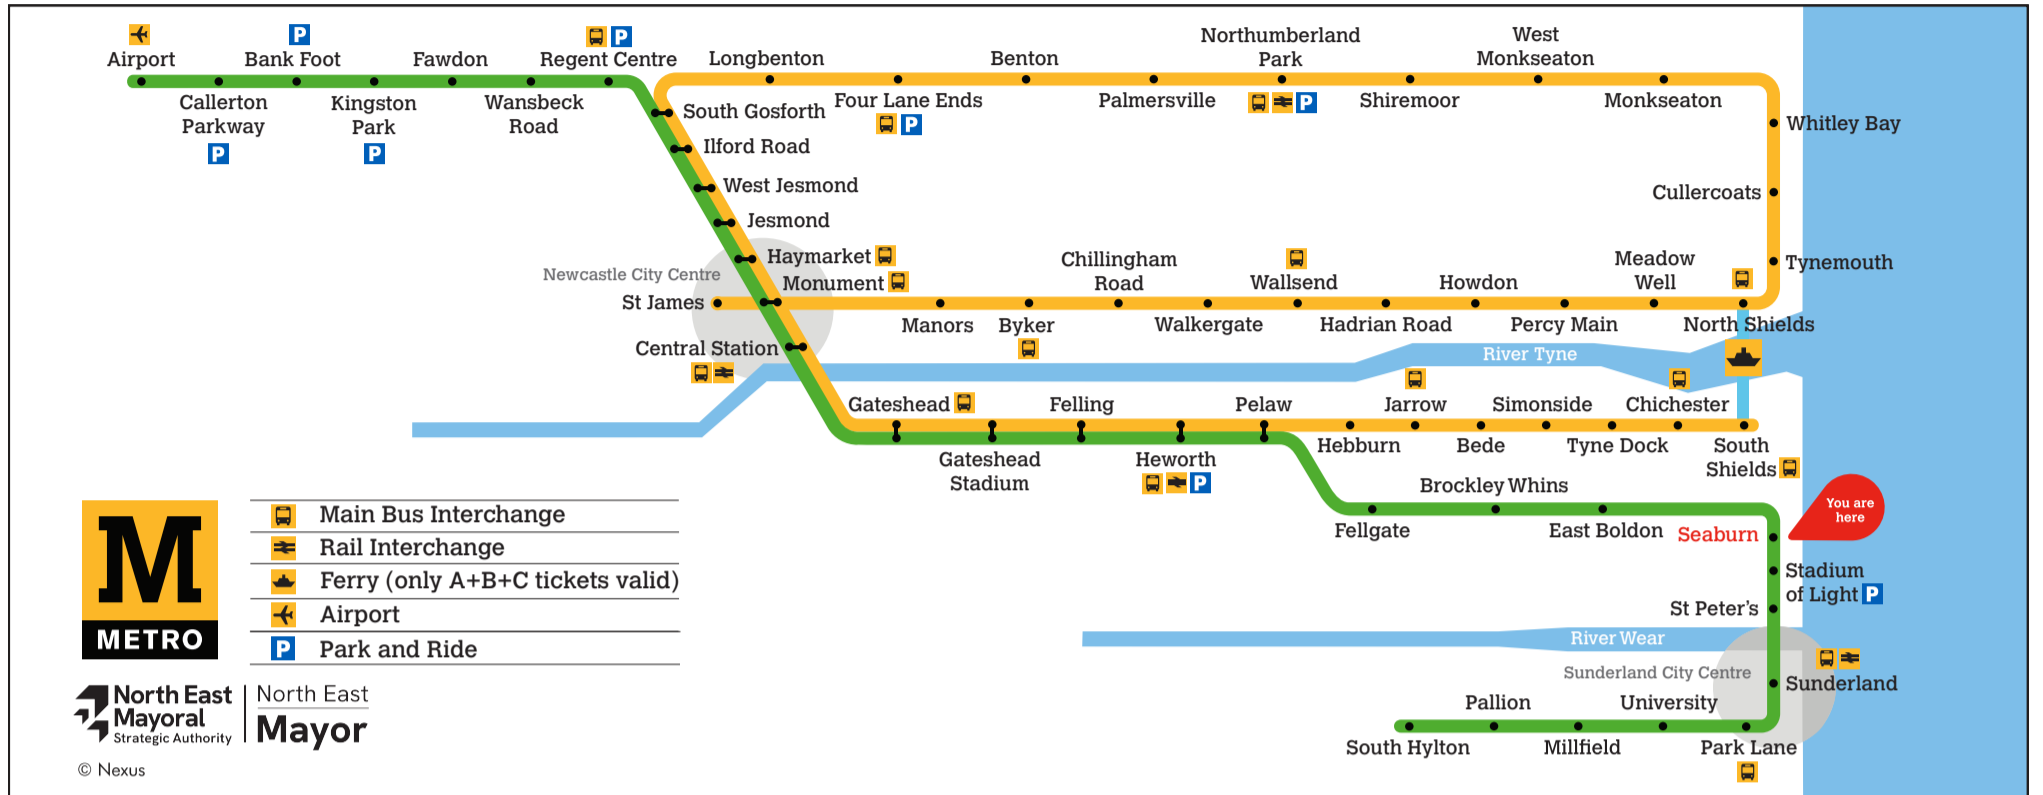

Seaburn

Platform 1

Trains towards South Hylton

Towards South Hylton

Approx. journey times

Monday to Friday	Saturday	Sunday
Hour Minutes	Hour Minutes	Hour Minutes
05 36 ^a 40 53	05 37 ^a 45 56	05
06 05 17 28 38 50	06 11 27 41 56	06 42
07 02 15 26 38 50	07 12 26 41 56	07 03 33
08 02 14 28 38 50	08 11 28 41 55	08 03 33
09 02 14 26 38 51	09 11 26 37 51	09 03 31 43 56
10 04 14 28 39 50	10 04 14 27 39 50	10 11 26 41 56
11 03 14 27 39 50	11 03 14 27 38 51	11 11 26 41 56
12 02 14 28 38 50	12 02 14 28 38 50	12 11 26 41 56
13 02 14 26 38 49	13 02 14 26 38 49	13 11 26 41 56
14 02 12 28 38 50	14 02 12 28 38 50	14 11 26 41 56
15 05 14 29 38 50	15 04 14 29 38 50	15 11 26 41 56
16 02 13 26 38 50	16 02 13 26 38 50	16 11 26 41 56
17 04 14 28 41 50	17 04 14 28 38 50	17 12 26 41 56
18 02 14 26 41 56	18 02 14 26 41 56	18 11 26 41 56
19 11 26 41 56	19 11 26 41 56	19 11 26 41 56
20 11 26 41 56	20 11 26 41 56	20 11 26 41 56
21 11 26 41 56	21 11 26 41 56	21 11 26 41 56
22 11 26 41 56	22 11 26 41 56	22 11 26 41 56
23 11 26 40 ^b	23 11 26 40 ^b	23 11 26 40

a Terminates at Park Lane
b Terminates at Sunderland

These timetables will change on public holidays.

Towards South Hylton

Daytime Monday to Saturday
Every 12 minutes

Evenings and Sundays
Every 15 minutes

Get the Pop App for the latest service information and to plan your journey

Displayed May 2026

Seaburn

Platform 2

Trains towards Airport

- Main Bus Interchange
- Rail Interchange
- Ferry (only A+B+C tickets valid)
- Airport
- Park and Ride

^a Terminates at South Gosforth
^b Terminates at Regent Centre

These timetables will change on public holidays

Towards Airport

Daytime Monday to Saturday
Every 12 minutes

Evenings and Sundays
Every 15 minutes