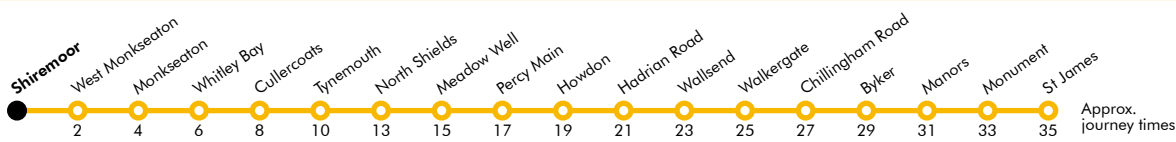

Shiremoor

Platform 1

Trains towards South Shields

Towards South Shields

Monday to Friday	Saturday	Sunday
05 47	05 47	05
06 10 22 34 46 58	06 12 32 47	06 32
07 10 22 34 46 58	07 02 17 32 47	07 02 32
08 10 22 34 46 58	08 02 17 32 46 58	08 02 32
09 10 22 34 46 58	09 10 22 34 46 58	09 02 32
10 10 22 34 46 58	10 10 22 34 46 58	10 02 32 47
11 10 22 34 46 58	11 10 22 34 46 58	11 02 17 32 47
12 10 22 34 46 58	12 10 22 34 46 58	12 02 17 32 47
13 10 22 34 46 58	13 10 22 34 46 58	13 02 17 32 47
14 10 22 34 46 58	14 10 22 34 46 58	14 02 17 32 47
15 10 22 34 46 58	15 10 22 34 46 58	15 02 17 32 47
16 10 22 34 46 58	16 10 22 34 46 58	16 02 17 32 47
17 10 22 34 46 58	17 10 22 34 46 58	17 02 17 32 47
18 06b 17 32 47	18 06b 17 32 47	18 02 17 32 47
19 02 17 32 47	19 02 17 32 47	19 02 17 32 47
20 02 17 32 47	20 02 17 32 47	20 02 17 32 47
21 02 17 32 47	21 02 17 32 47	21 02 17 32 47
22 02 17 32 47	22 02 17 32 47	22 02 17 32 47
23 02 17b 32a 47a	23 02 17b 32a 47a	23 02 17b 32a 47a
00 02a 17a	00 02a 17a	00 02a 17a

a Terminates at Longbenton
b Terminates at Pelaw

These timetables will change on public holidays.

Towards South Shields

Daytime Monday to Saturday
Every 12 minutes

Evenings and Sundays
Every 15 minutes

Get the Pop App for the latest service information and to plan your journey

Shiremoor

Platform 2

Trains towards St James via Whitley Bay

Towards St James via Whitley Bay

These timetables will change on public holidays.

Towards St James via Whitley Bay

Daytime Monday to Saturday
Every 12 minutes

^a Terminates at Monument
^b Terminates at Manors

Get the Pop App for the latest service information and to plan your journey

Displayed May 2026