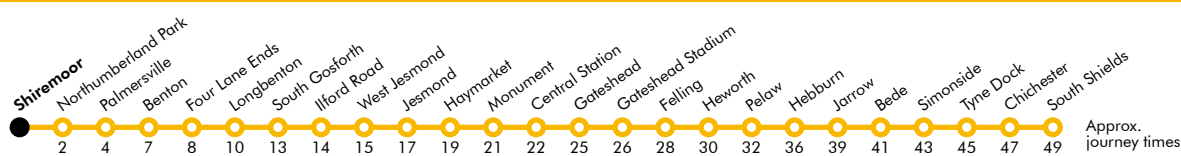

Shiremoor

Platform 1

Trains towards South Shields

Towards South Shields

Monday to Friday	Saturday	Sunday
05 47	05 47	05
06 10 22 34 46 58	06 12 32 47	06 32
07 10 22 34 46 58	07 02 17 32 47	07 02 32
08 10 22 34 46 58	08 02 17 32 46 58	08 02 32
09 10 22 34 46 58	09 10 22 34 46 58	09 02 32
10 10 22 34 46 58	10 10 22 34 46 58	10 02 32 47
11 10 22 34 46 58	11 10 22 34 46 58	11 02 17 32 47
12 10 22 34 46 58	12 10 22 34 46 58	12 02 17 32 47
13 10 22 34 46 58	13 10 22 34 46 58	13 02 17 32 47
14 10 22 34 46 58	14 10 22 34 46 58	14 02 17 32 47
15 10 22 34 46 58	15 10 22 34 46 58	15 02 17 32 47
16 10 22 34 46 58	16 10 22 34 46 58	16 02 17 32 47
17 10 22 34 46 58	17 10 22 34 46 58	17 02 17 32 47
18 06b 17 32 47	18 06b 17 32 47	18 02 17 32 47
19 02 17 32 47	19 02 17 32 47	19 02 17 32 47
20 02 17 32 47	20 02 17 32 47	20 02 17 32 47
21 02 17 32 47	21 02 17 32 47	21 02 17 32 47
22 02 17 32 47	22 02 17 32 47	22 02 17 32 47
23 02 17b 32a 47a	23 02 17b 32a 47a	23 02 17b 32a 47a
00 02a 17a	00 02a 17a	00 02a 17a

a Terminates at Longbenton
b Terminates at Pelaw

These timetables will change on public holidays.

Towards South Shields

Daytime Monday to Saturday
Every 12 minutes

Evenings and Sundays
Every 15 minutes

Get the Pop App for the latest service information and to plan your journey

Shiremoor

Platform 2

Trains towards St James via Whitley Bay

Towards St James via Whitley Bay

These timetables will change on public holidays.

Towards St James via Whitley Bay

Daytime Monday to Saturday
Every 12 minutes

^a Terminates at Monument
^b Terminates at Manors

Get the Pop App for the latest service information and to plan your journey

Displayed May 2026