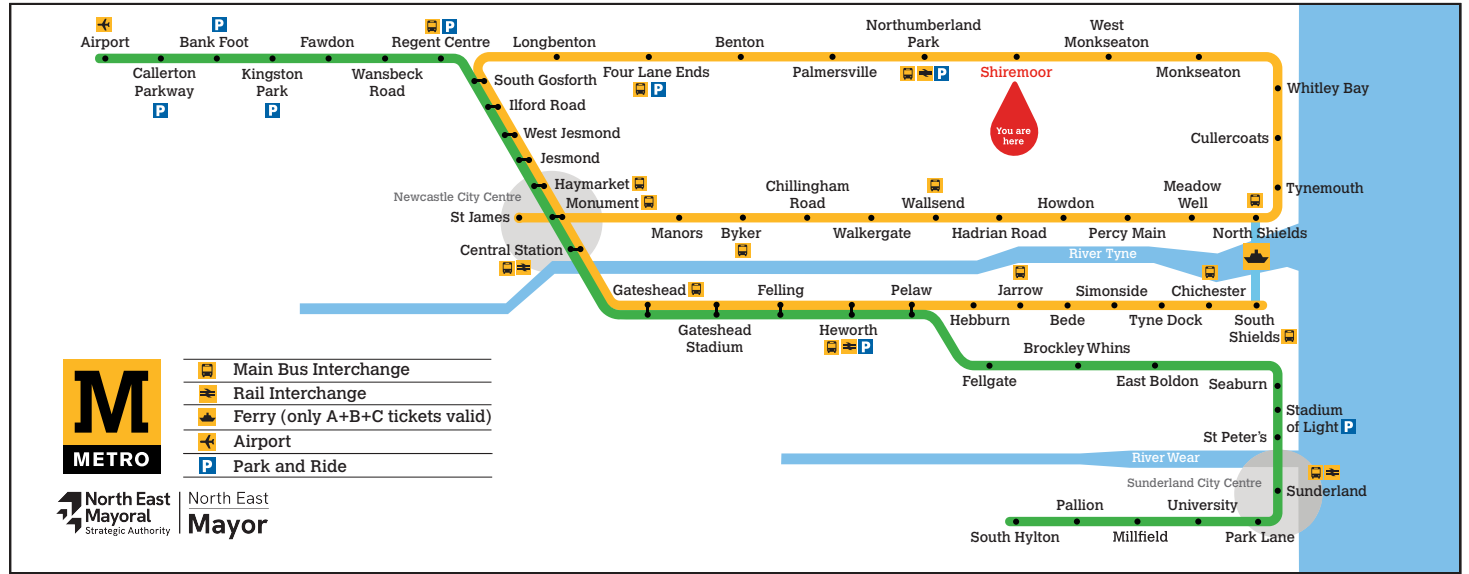

Shiremoor

Platform 1

Trains towards South Shields

Towards South Shields

Monday to Friday	Saturday	Sunday
05 47	05 47	05
06 10 22 34 46 58	06 12 32 47	06 32
07 10 22 34 46 58	07 02 17 32 47	07 02 32
08 10 22 34 46 58	08 02 17 32 46 58	08 02 32
09 10 22 34 46 58	09 10 22 34 46 58	09 02 32
10 10 22 34 46 58	10 10 22 34 46 58	10 02 32 47
11 10 22 34 46 58	11 10 22 34 46 58	11 02 17 32 47
12 10 22 34 46 58	12 10 22 34 46 58	12 02 17 32 47
13 10 22 34 46 58	13 10 22 34 46 58	13 02 17 32 47
14 10 22 34 46 58	14 10 22 34 46 58	14 02 17 32 47
15 10 22 34 46 58	15 10 22 34 46 58	15 02 17 32 47
16 10 22 34 46 58	16 10 22 34 46 58	16 02 17 32 47
17 10 22 34 46 58	17 10 22 34 46 58	17 02 17 32 47
18 06b 17 32 47	18 06b 17 32 47	18 02 17 32 47
19 02 17 32 47	19 02 17 32 47	19 02 17 32 47
20 02 17 32 47	20 02 17 32 47	20 02 17 32 47
21 02 17 32 47	21 02 17 32 47	21 02 17 32 47
22 02 17 32 47	22 02 17 32 47	22 02 17 32 47
23 02 17b 32a 47a	23 02 17b 32a 47a	23 02 17b 32a 47a
00 02a 17a	00 02a 17a	00 02a 17a

a Terminates at Longbenton
b Terminates at Pelaw

These timetables will change on public holidays.

Towards South Shields

Daytime Monday to Saturday
Every 12 minutes

Evenings and Sundays
Every 15 minutes

Get the Pop App for the latest service information and to plan your journey

Shiremoor

Platform 2

Trains towards St James via Whitley Bay

Towards St James via Whitley Bay

These timetables will change on public holidays.

Towards St James via Whitley Bay

Daytime Monday to Saturday
Every 12 minutes

^a Terminates at Monument
^b Terminates at Manors

Get the Pop App for the latest service information and to plan your journey

Displayed May 2026