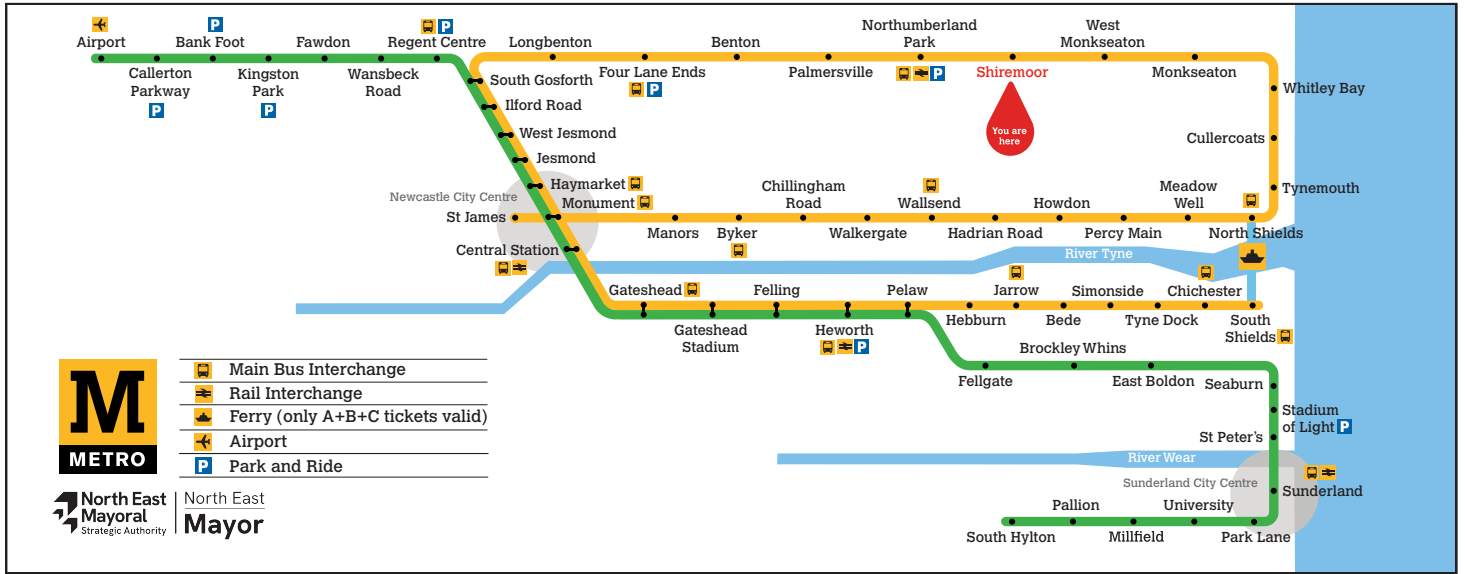

Shiremoor

Platform 1

Trains towards South Shields

Towards South Shields

Monday to Friday	Saturday	Sunday
05 47	05 47	05
06 10 22 34 46 58	06 12 32 47	06 32
07 10 22 34 46 58	07 02 17 32 47	07 02 32
08 10 22 34 46 58	08 02 17 32 46 58	08 02 32
09 10 22 34 46 58	09 10 22 34 46 58	09 02 32
10 10 22 34 46 58	10 10 22 34 46 58	10 02 32 47
11 10 22 34 46 58	11 10 22 34 46 58	11 02 17 32 47
12 10 22 34 46 58	12 10 22 34 46 58	12 02 17 32 47
13 10 22 34 46 58	13 10 22 34 46 58	13 02 17 32 47
14 10 22 34 46 58	14 10 22 34 46 58	14 02 17 32 47
15 10 22 34 46 58	15 10 22 34 46 58	15 02 17 32 47
16 10 22 34 46 58	16 10 22 34 46 58	16 02 17 32 47
17 10 22 34 46 58	17 10 22 34 46 58	17 02 17 32 47
18 06b 17 32 47	18 06b 17 32 47	18 02 17 32 47
19 02 17 32 47	19 02 17 32 47	19 02 17 32 47
20 02 17 32 47	20 02 17 32 47	20 02 17 32 47
21 02 17 32 47	21 02 17 32 47	21 02 17 32 47
22 02 17 32 47	22 02 17 32 47	22 02 17 32 47
23 02 17b 32a 47a	23 02 17b 32a 47a	23 02 17b 32a 47a
00 02a 17a	00 02a 17a	00 02a 17a

a Terminates at Longbenton
b Terminates at Pelaw

These timetables will change on public holidays.

Towards South Shields

Daytime Monday to Saturday
Every 12 minutes

Evenings and Sundays
Every 15 minutes

Get the Pop App for the latest service information and to plan your journey

Shiremoor

Platform 2

Trains towards St James via Whitley Bay

Towards St James via Whitley Bay

These timetables will change on public holidays.

Towards St James via Whitley Bay

Daytime Monday to Saturday
Every 12 minutes

^a Terminates at Monument
^b Terminates at Manors

Get the Pop App for the latest service information and to plan your journey

Displayed May 2026