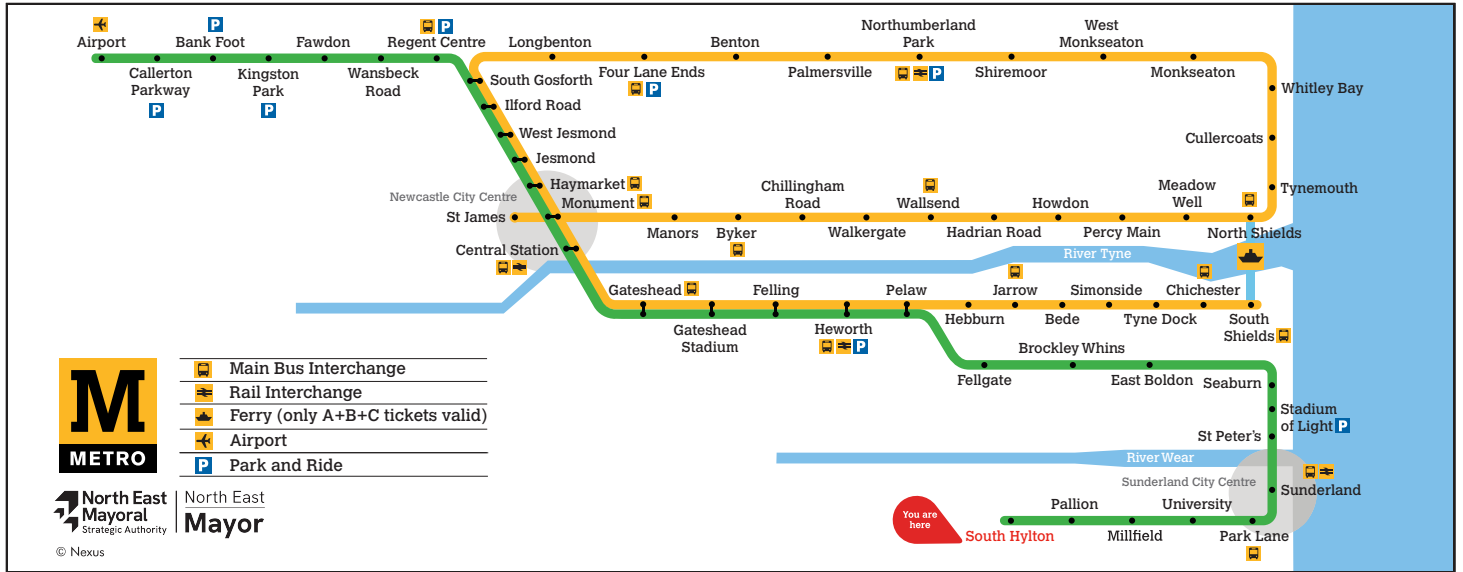

South Hylton

Platform 1

Trains towards Airport

Towards Airport

Monday to Friday	Saturday	Sunday
Hour Minutes	Hour Minutes	Hour Minutes
06 02 14 26 38 49	06 07 22 37 51	06
07 02 14 27 37 50	07 07 23 37 52	07 03 29 59
08 02 14 26 38 51	08 07 22 37 50	08 29 59
09 00 13 26 38 50	09 07 25 38 50	09 29 52
10 02 13 26 38 51	10 02 13 26 38 51	10 07 22 37 52
11 02 14 26 38 50	11 02 14 26 38 50	11 07 22 37 52
12 02 13 26 38 50	12 02 13 26 38 50	12 07 22 37 52
13 02 14 26 38 50	13 02 14 26 38 50	13 07 22 37 52
14 02 15 26 38 50	14 02 15 26 38 50	14 07 22 37 52
15 02 14 26 38 50	15 02 14 26 38 50	15 07 22 37 52
16 02 14 26 38 50	16 02 14 26 38 50	16 07 22 37 52
17 02 14 27 38 52	17 02 14 27 38 52	17 07 22 37 52
18 07 20 29 ^a 37 52	18 07 20 29 ^a 37 52	18 07 22 37 52
19 07 23 37 52	19 07 23 37 52	19 07 22 37 52
20 07 23 37 52	20 07 23 37 52	20 07 22 37 52
21 07 23 37 52	21 07 23 37 52	21 07 22 37 52
22 07 23 37 52	22 07 23 37 52	22 07 22 37 52
23 07 ^b 17 ^a 32 ^b 47 ^a	23 07 ^b 17 ^a 32 ^b 47 ^a	23 07 ^b 17 ^a 32 ^b 47

^a Terminates at South Gosforth
^b Terminates at Regent Centre

These timetables will change on public holidays.

Towards Airport

Daytime Monday to Saturday
Every 12 minutes

Evenings and Sundays
Every 15 minutes

Get the Pop App for the latest service information and to plan your journey

Displayed May 2026