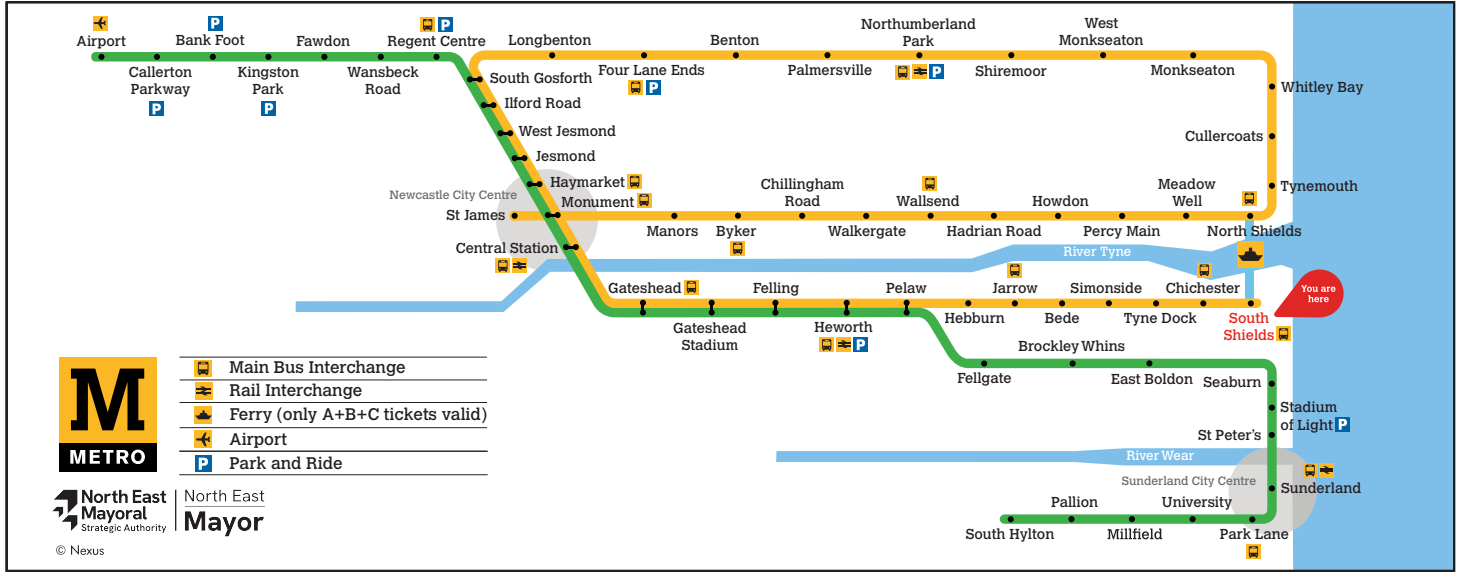

South Shields

Platform 2

Trains towards St James via Whitley Bay

- Main Bus Interchange
- Rail Interchange
- Ferry (only A+B+C tickets valid)
- Airport
- Park and Ride

North East Mayoral Strategic Authority
North East Mayor

Towards St James via Whitley Bay

These timetables will change on public holidays.

Towards St James via Whitley Bay
 Daytime Monday to Saturday
Every 12 minutes
 Evenings and Sundays
Every 15 minutes

Monday to Friday	Saturday	Sunday
Hour Minutes	Hour Minutes	Hour Minutes
05 44 56	05 41	05 56
06 08 20 32 44 56	06 11 25 41 56	06 26 56
07 08 20 32 44 56	07 11 26 41 56	07 26 56
08 08 20 32 44 56	08 11 26 41 56	08 26 56
09 08 20 32 44 56	09 11 27 42 56	09 26 56
10 08 20 32 44 56	10 08 20 32 44 56	10 11 26 41 56
11 08 20 32 44 56	11 08 20 32 44 56	11 11 26 41 56
12 08 20 32 44 56	12 08 20 32 44 56	12 11 26 41 56
13 08 19 32 42 56	13 08 20 32 44 56	13 11 26 41 56
14 08 20 32 44 56	14 08 20 32 44 56	14 11 26 41 56
15 05 20 32 43 56	15 05 20 32 44 56	15 11 26 41 56
16 05 20 32 44 56	16 05 20 32 44 56	16 11 26 41 56
17 08 20 32 44 56	17 08 20 32 44 56	17 11 26 41 56
18 09 24 32a 41 56	18 09 24 32a 41 56	18 11 26 41 56
19 11 26 41 56	19 11 26 41 56	19 11 26 41 56
20 11 26 41 56	20 11 26 41 56	20 11 26 41 56
21 11 26 41 56	21 11 26 41 56	21 11 26 41 56
22 11 26 41b 56b	22 11 26 41b 56b	22 11 26 41b 56b
23 11c 26a 41a 56a	23 11c 26a 41a 56a	23 11c 26a 41a 56a

a Terminates at Benton
 b Terminates at Monument via Whitley Bay
 c Terminates at Manors

Get the Pop App for the latest service information and to plan your journey

Displayed May 2026