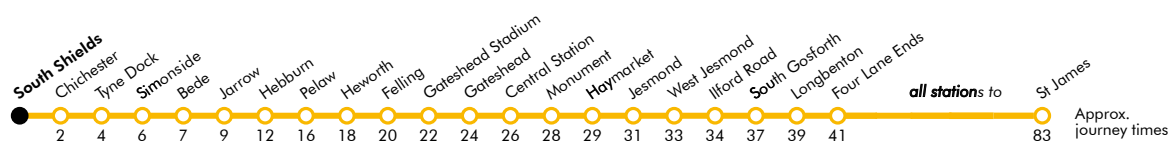

South Shields

Platform 2

Trains towards St James via Whitley Bay

- Main Bus Interchange
- Rail Interchange
- Ferry (only A+B+C tickets valid)
- Airport
- Park and Ride

North East Mayoral Strategic Authority
North East Mayor

Towards St James via Whitley Bay

These timetables will change on public holidays.

Towards St James via Whitley Bay
 Daytime Monday to Saturday
Every 12 minutes
 Evenings and Sundays
Every 15 minutes

Monday to Friday	Saturday	Sunday
Hour Minutes	Hour Minutes	Hour Minutes
05 44 56	05 41	05 56
06 08 20 32 44 56	06 11 25 41 56	06 26 56
07 08 20 32 44 56	07 11 26 41 56	07 26 56
08 08 20 32 44 56	08 11 26 41 56	08 26 56
09 08 20 32 44 56	09 11 27 42 56	09 26 56
10 08 20 32 44 56	10 08 20 32 44 56	10 11 26 41 56
11 08 20 32 44 56	11 08 20 32 44 56	11 11 26 41 56
12 08 20 32 44 56	12 08 20 32 44 56	12 11 26 41 56
13 08 19 32 42 56	13 08 20 32 44 56	13 11 26 41 56
14 08 20 32 44 56	14 08 20 32 44 56	14 11 26 41 56
15 05 20 32 43 56	15 05 20 32 44 56	15 11 26 41 56
16 05 20 32 44 56	16 05 20 32 44 56	16 11 26 41 56
17 08 20 32 44 56	17 08 20 32 44 56	17 11 26 41 56
18 09 24 32a 41 56	18 09 24 32a 41 56	18 11 26 41 56
19 11 26 41 56	19 11 26 41 56	19 11 26 41 56
20 11 26 41 56	20 11 26 41 56	20 11 26 41 56
21 11 26 41 56	21 11 26 41 56	21 11 26 41 56
22 11 26 41b 56b	22 11 26 41b 56b	22 11 26 41b 56b
23 11c 26a 41a 56a	23 11c 26a 41a 56a	23 11c 26a 41a 56a

a Terminates at Benton
 b Terminates at Monument via Whitley Bay
 c Terminates at Manors

Get the Pop App for the latest service information and to plan your journey

Displayed May 2026