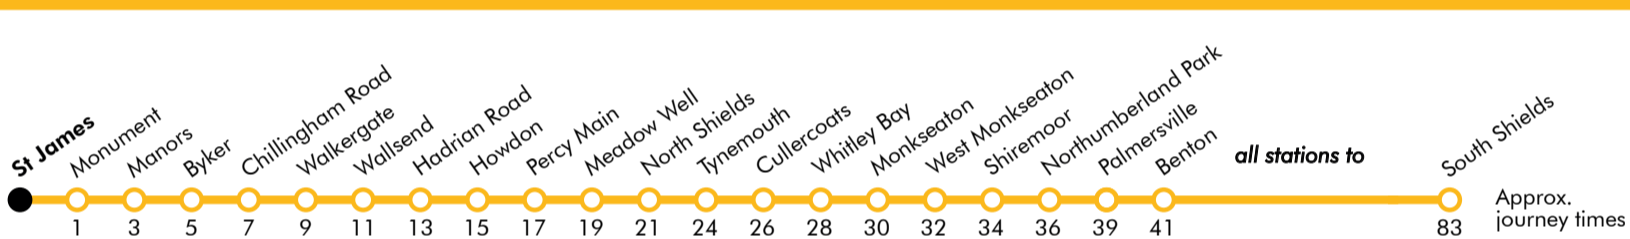

St James

Platform 1

Trains towards South Shields via Whitley Bay

Towards South Shields via Whitley Bay

Monday to Friday						Saturday						Sunday					
Hour Minutes						Hour Minutes						Hour Minutes					
06	10	22	34	46	58	06	11	26	41	56	06	56					
07	10	22	34	46	58	07	11	26	41	56	07	26	56				
08	10	22	34	46	58	08	10	22	34	46	58	08	26	56			
09	10	22	34	46	58	09	10	22	34	46	58	09	26	55			
10	10	22	34	46	58	10	10	22	34	46	58	10	10	25	40	55	
11	10	22	34	46	58	11	10	22	34	46	58	11	10	25	40	55	
12	10	22	34	46	58	12	10	22	34	46	58	12	10	25	40	55	
13	10	22	34	46	58	13	10	22	34	46	58	13	10	25	40	55	
14	10	22	34	46	58	14	10	22	34	46	58	14	10	25	40	55	
15	10	22	34	46	58	15	10	22	34	46	58	15	10	25	40	55	
16	10	22	34	46	58	16	10	22	34	46	58	16	10	25	40	55	
17	10	22	34	46	58	17	10	22	30 ^b	41	56	17	10	25	40	55	
18	11	26	41	56		18	11	26	41	56	18	10	26	41	56		
19	11	26	41	56		19	11	26	41	56	19	11	26	41	56		
20	11	26	41	56		20	11	26	41	56	20	11	26	41	56		
21	11	26	41	56		21	11	26	41	56	21	11	26	41	56		
22	11	26	41 ^b	56 ^a		22	11	26	41 ^b	56 ^a	22	11	26	41 ^b	56 ^a		
23	11 ^a	26 ^a	41 ^a			23	11 ^a	26 ^a	41 ^a		23	11 ^a	26 ^a	41 ^a			

^a Terminates at Longbenton
^b Terminates at Pelaw

These timetables will change on public holidays.

Towards South Shields via Whitley Bay

Daytime Monday to Saturday
Every 12 minutes

Evenings and Sundays
Every 15 minutes

Get the Pop App for the latest service information and to plan your journey

Displayed May 2026