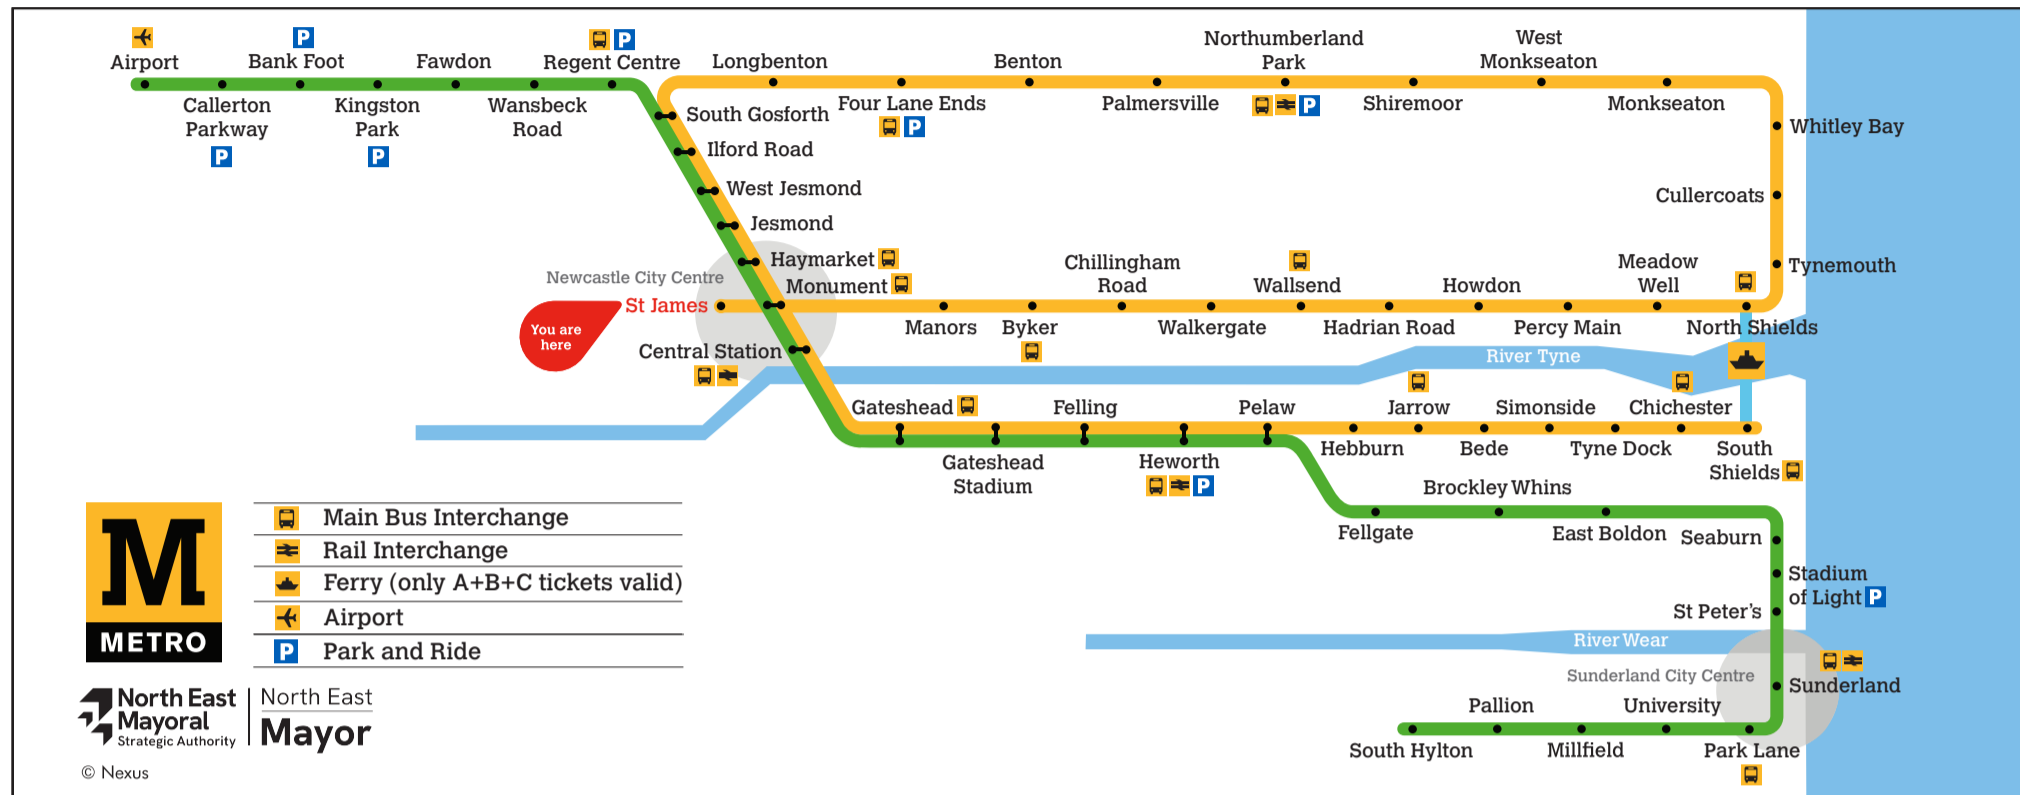

St James

Platform 1

Trains towards South Shields via Whitley Bay

Towards South Shields via Whitley Bay

Monday to Friday						Saturday						Sunday					
Hour Minutes						Hour Minutes						Hour Minutes					
06	10	22	34	46	58	06	11	26	41	56	06	56					
07	10	22	34	46	58	07	11	26	41	56	07	26	56				
08	10	22	34	46	58	08	10	22	34	46	58	08	26	56			
09	10	22	34	46	58	09	10	22	34	46	58	09	26	55			
10	10	22	34	46	58	10	10	22	34	46	58	10	10	25	40	55	
11	10	22	34	46	58	11	10	22	34	46	58	11	10	25	40	55	
12	10	22	34	46	58	12	10	22	34	46	58	12	10	25	40	55	
13	10	22	34	46	58	13	10	22	34	46	58	13	10	25	40	55	
14	10	22	34	46	58	14	10	22	34	46	58	14	10	25	40	55	
15	10	22	34	46	58	15	10	22	34	46	58	15	10	25	40	55	
16	10	22	34	46	58	16	10	22	34	46	58	16	10	25	40	55	
17	10	22	34	46	58	17	10	22	30 ^b	41	56	17	10	25	40	55	
18	11	26	41	56		18	11	26	41	56	18	10	26	41	56		
19	11	26	41	56		19	11	26	41	56	19	11	26	41	56		
20	11	26	41	56		20	11	26	41	56	20	11	26	41	56		
21	11	26	41	56		21	11	26	41	56	21	11	26	41	56		
22	11	26	41 ^b	56 ^a		22	11	26	41 ^b	56 ^a	22	11	26	41 ^b	56 ^a		
23	11 ^a	26 ^a	41 ^a			23	11 ^a	26 ^a	41 ^a		23	11 ^a	26 ^a	41 ^a			

^a Terminates at Longbenton
^b Terminates at Pelaw

These timetables will change on public holidays.

Towards South Shields via Whitley Bay

Daytime Monday to Saturday
Every 12 minutes

Evenings and Sundays
Every 15 minutes

Get the Pop App for the latest service information and to plan your journey

Displayed May 2026