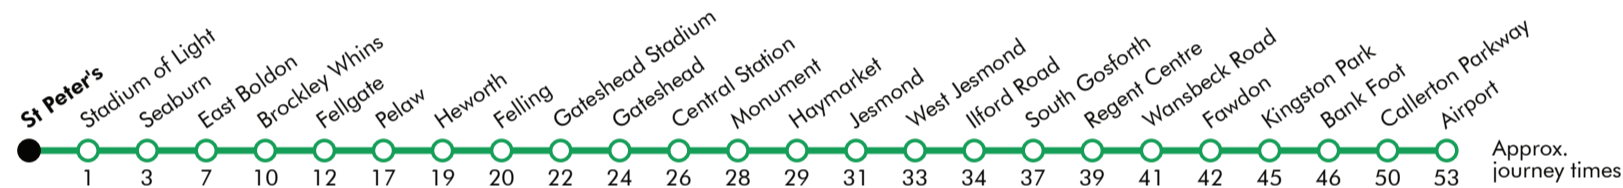

Towards Airport

These timetables will change on public holidays.

Towards Airport

Daytime Monday to Saturday
Every 12 minutes

Evenings and Sundays
Every 15 minutes

Monday to Friday					Saturday					Sunday						
Hour	Minutes	Minutes	Minutes	Minutes	Hour	Minutes	Minutes	Minutes	Minutes	Hour	Minutes	Minutes	Minutes	Minutes		
05	52				05	53				05						
06	14	26	38	50	06	19	34	49		06						
07	00	14	26	39	49	07	03	19	34	49	07	14	41			
08	02	14	26	38	50	08	04	19	34	49	08	11	41			
09	02	11	24	37	49	09	02	19	36	49	09	11	41			
10	02	14	24	38	49	10	02	14	24	38	49	10	04	19	34	49
11	03	14	26	38	49	11	03	14	26	38	49	11	04	19	34	49
12	02	14	24	38	50	12	02	14	25	38	50	12	04	19	34	49
13	02	14	26	38	49	13	02	14	26	38	49	13	04	19	34	49
14	02	14	26	38	49	14	02	14	26	38	49	14	04	19	34	49
15	02	14	26	38	49	15	02	14	26	38	49	15	04	19	34	49
16	02	14	25	38	50	16	02	14	25	38	50	16	04	19	34	49
17	02	14	26	39	50	17	02	14	26	39	50	17	04	19	34	49
18	04	19	34	42^a	49	18	04	19	34	42^a	49	18	04	19	34	49
19	04	19	34	48		19	04	19	34	48		19	04	19	34	49
20	04	19	35	48		20	04	19	35	48		20	04	19	34	49
21	04	19	34	49		21	04	19	34	49		21	04	19	33	49
22	04	19	34	49		22	04	19	34	49		22	04	19	34	49
23	04	18^b	29^a	44^b	53^a	59^a	23	04	18^b	29^a	44^b	53^a	59^a			

^a Terminates at South Gosforth
^b Terminates at Regent Centre

Get the Pop App for the latest service information and to plan your journey

Displayed May 2026