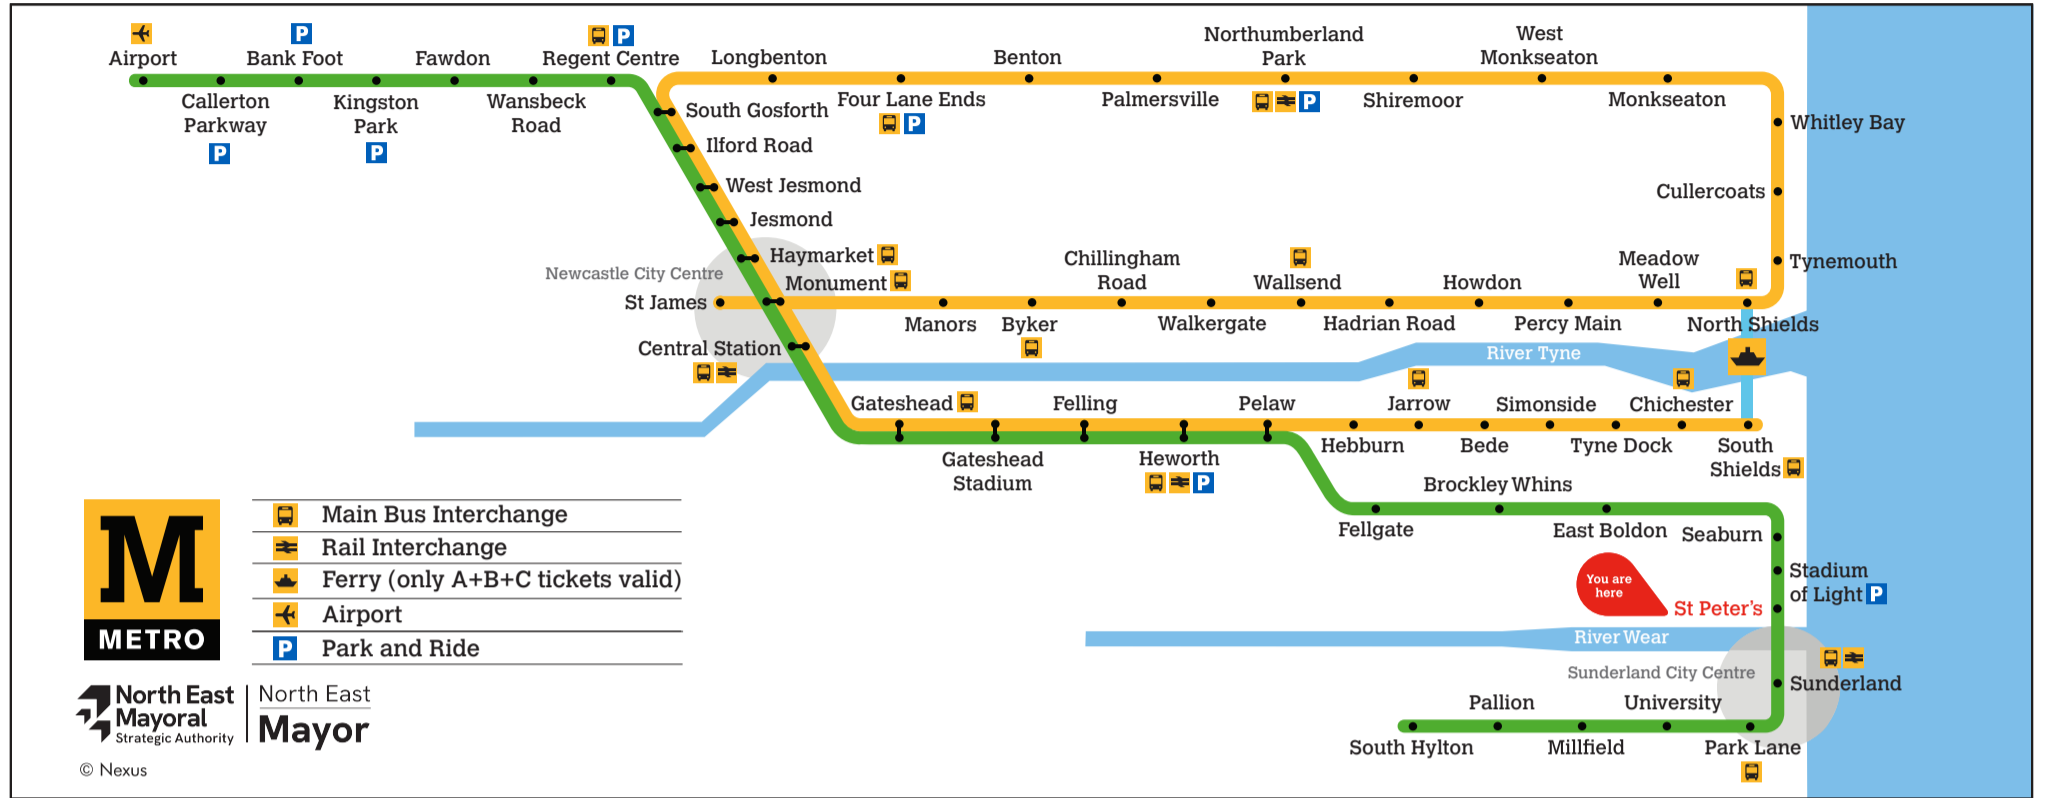

### Trains towards South Hylton

<sup>a</sup> Terminates at Park Lane  
<sup>b</sup> Terminates at Sunderland

These timetables will change on public holidays.

**Towards South Hylton**

Daytime Monday to Saturday  
**Every 12 minutes**

Evenings and Sundays  
**Every 15 minutes**

### Trains towards Airport

<sup>a</sup> Terminates at South Gosforth  
<sup>b</sup> Terminates at Regent Centre

Get the Pop App for the latest service information and to plan your journey

Displayed May 2026