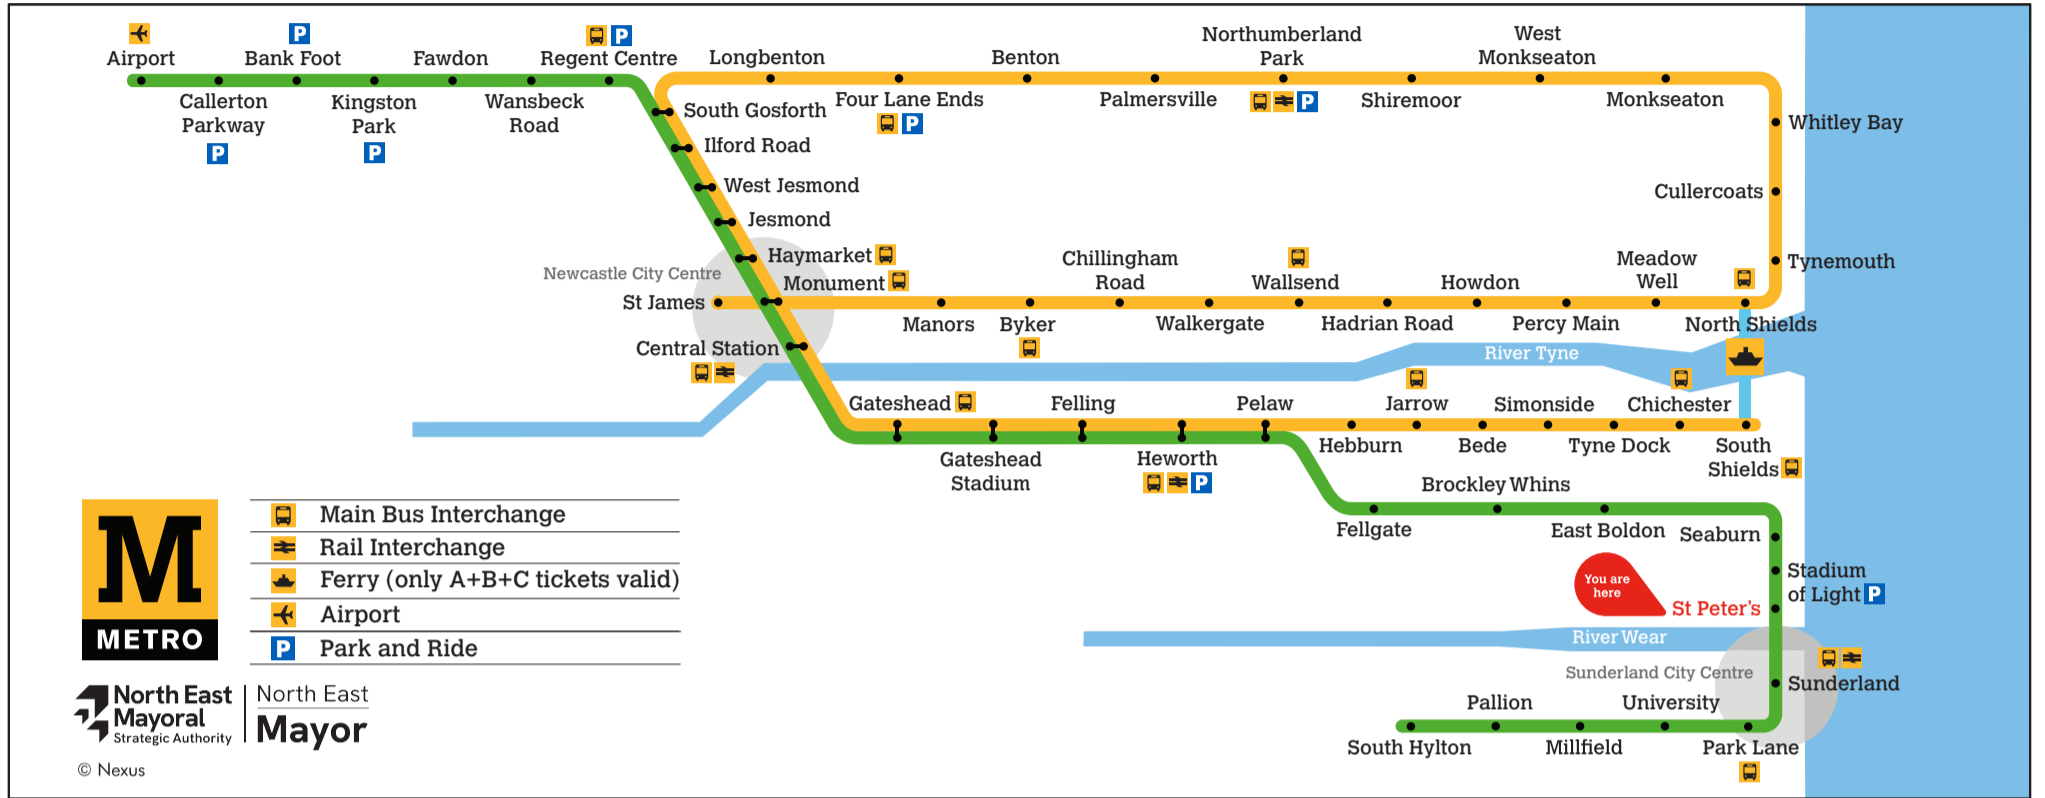

<sup>a</sup> Terminates at Park Lane  
<sup>b</sup> Terminates at Sunderland

These timetables will change on public holidays.

**Towards South Hylton**

Daytime Monday to Saturday  
**Every 12 minutes**

Evenings and Sundays  
**Every 15 minutes**

Get the Pop App for the latest service information and to plan your journey

Displayed May 2026

### Trains towards Airport

<sup>a</sup> Terminates at South Gosforth  
<sup>b</sup> Terminates at Regent Centre

Get the Pop App for the latest service information and to plan your journey

Displayed May 2026