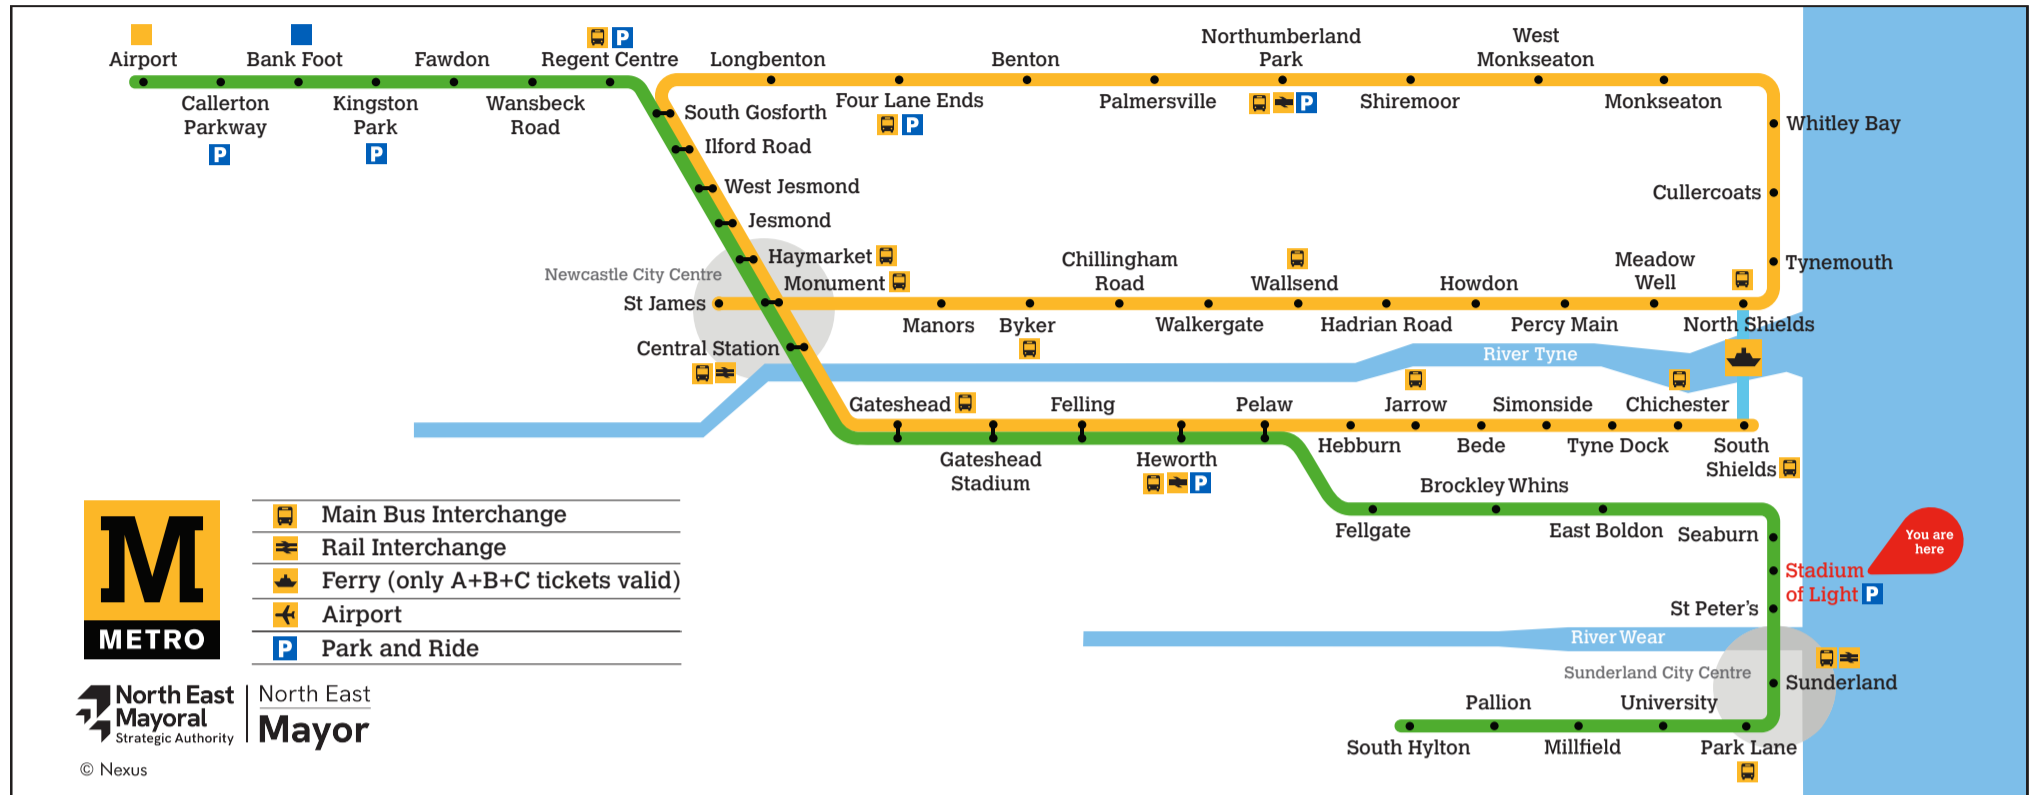

### Trains towards South Hylton

<sup>a</sup> Terminates at Park Lane  
<sup>b</sup> Terminates at Sunderland

These timetables will change on public holidays.

**Towards South Hylton**

Daytime Monday to Saturday  
**Every 12 minutes**

Evenings and Sundays  
**Every 15 minutes**

### Trains towards Airport

### Towards Airport

Daytime Monday to Saturday  
**Every 12 minutes**

Evenings and Sundays  
**Every 15 minutes**

Displayed May 2026

Get the Pop App for the latest service information and to plan your journey