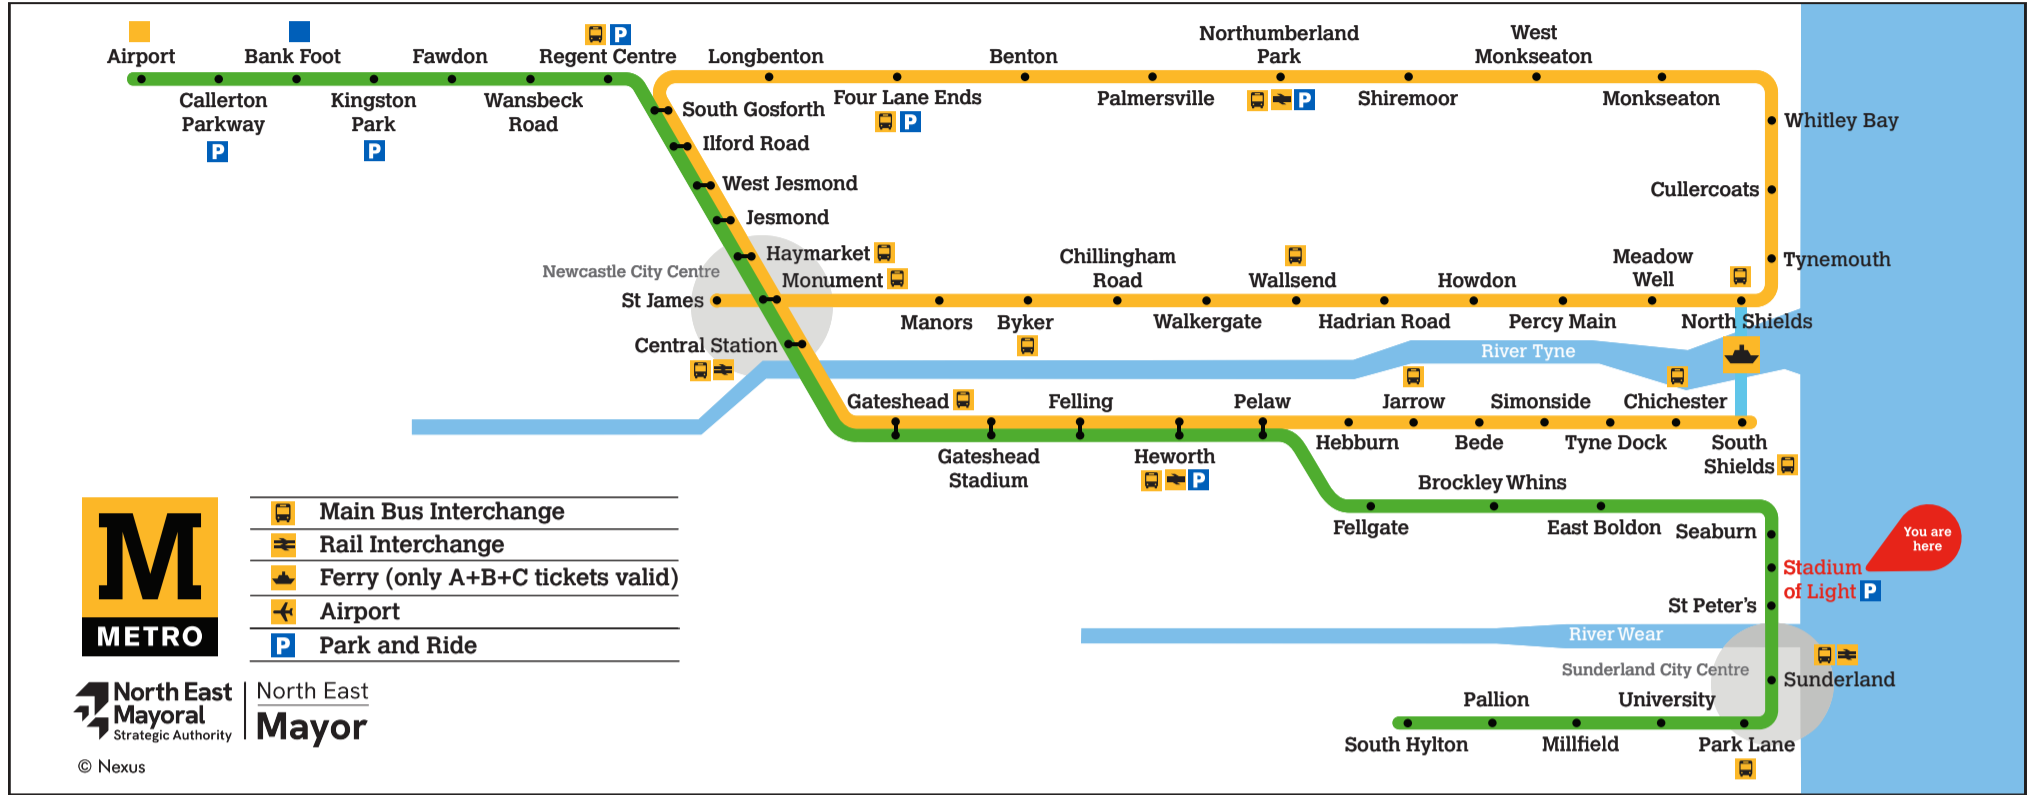

<sup>a</sup> Terminates at Park Lane  
<sup>b</sup> Terminates at Sunderland

These timetables will change on public holidays.

**Towards South Hylton**

Daytime Monday to Saturday  
**Every 12 minutes**

Evenings and Sundays  
**Every 15 minutes**

Get the Pop App for the latest service information and to plan your journey

Displayed May 2026

### Trains towards Airport

### Towards Airport

Daytime Monday to Saturday  
**Every 12 minutes**

Evenings and Sundays  
**Every 15 minutes**

Displayed May 2026

Get the Pop App for the latest service information and to plan your journey