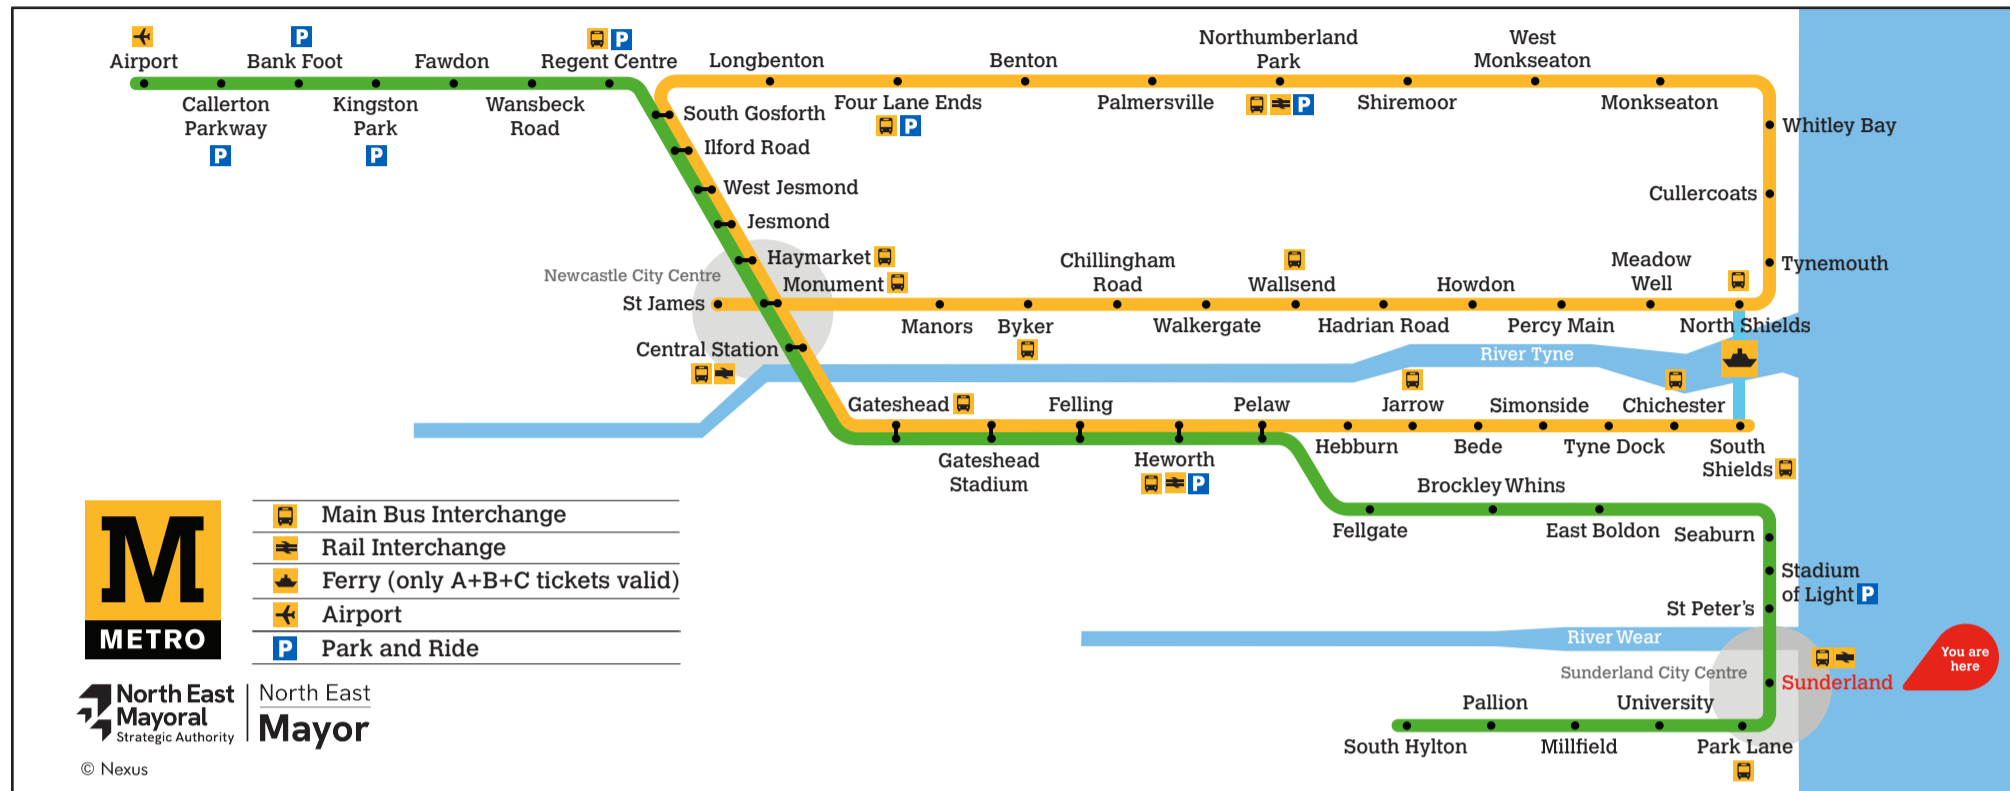

### Trains towards South Hylton

<sup>a</sup> Terminates at Park Lane

These timetables will change on public holidays.

**Towards South Hylton**

Daytime Monday to Saturday  
**Every 12 minutes**

Evenings and Sundays  
**Every 15 minutes**

### Trains towards Airport

- Main Bus Interchange
- Rail Interchange
- Ferry (only A+B+C tickets valid)
- Airport
- Park and Ride

© Nexus

<sup>a</sup> Terminates at South Gosforth  
<sup>b</sup> Terminates at Regent Centre

Get the Pop App for the latest service information and to plan your journey

Displayed May 2026