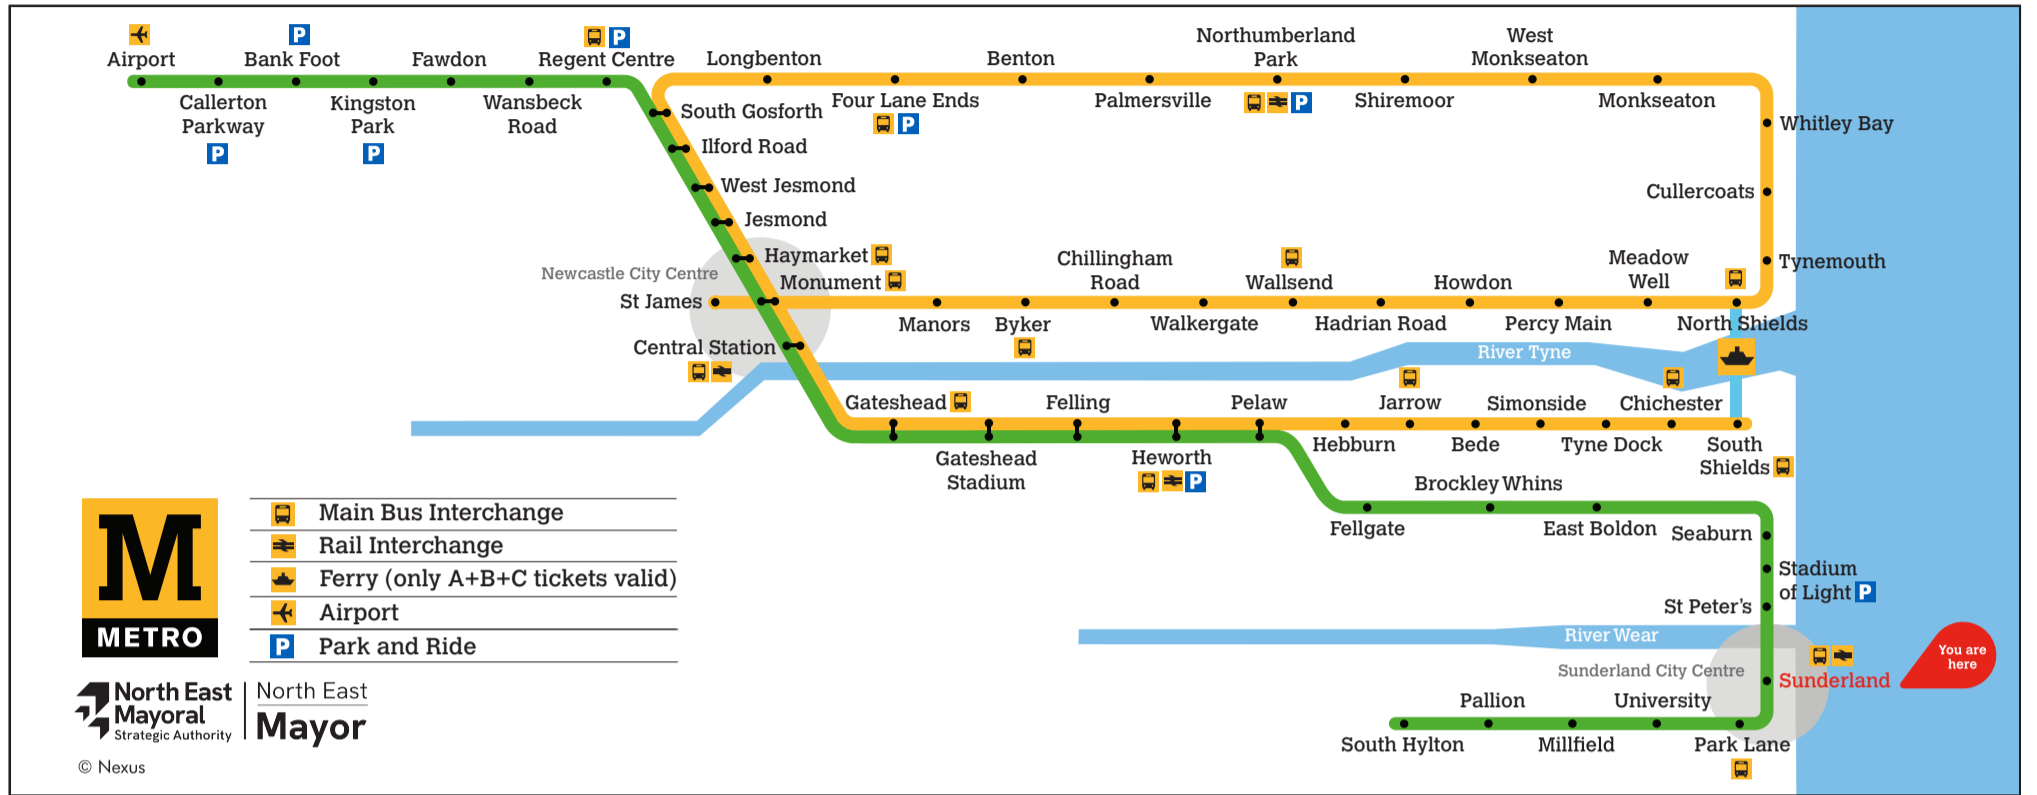

<sup>a</sup> Terminates at Park Lane

These timetables will change on public holidays.

**Towards South Hylton**

Daytime Monday to Saturday  
**Every 12 minutes**

Evenings and Sundays  
**Every 15 minutes**

Get the Pop App for the latest service information and to plan your journey

Displayed May 2026

### Trains towards Airport

- Main Bus Interchange
- Rail Interchange
- Ferry (only A+B+C tickets valid)
- Airport
- Park and Ride

© Nexus

<sup>a</sup> Terminates at South Gosforth  
<sup>b</sup> Terminates at Regent Centre

Get the Pop App for the latest service information and to plan your journey

Displayed May 2026