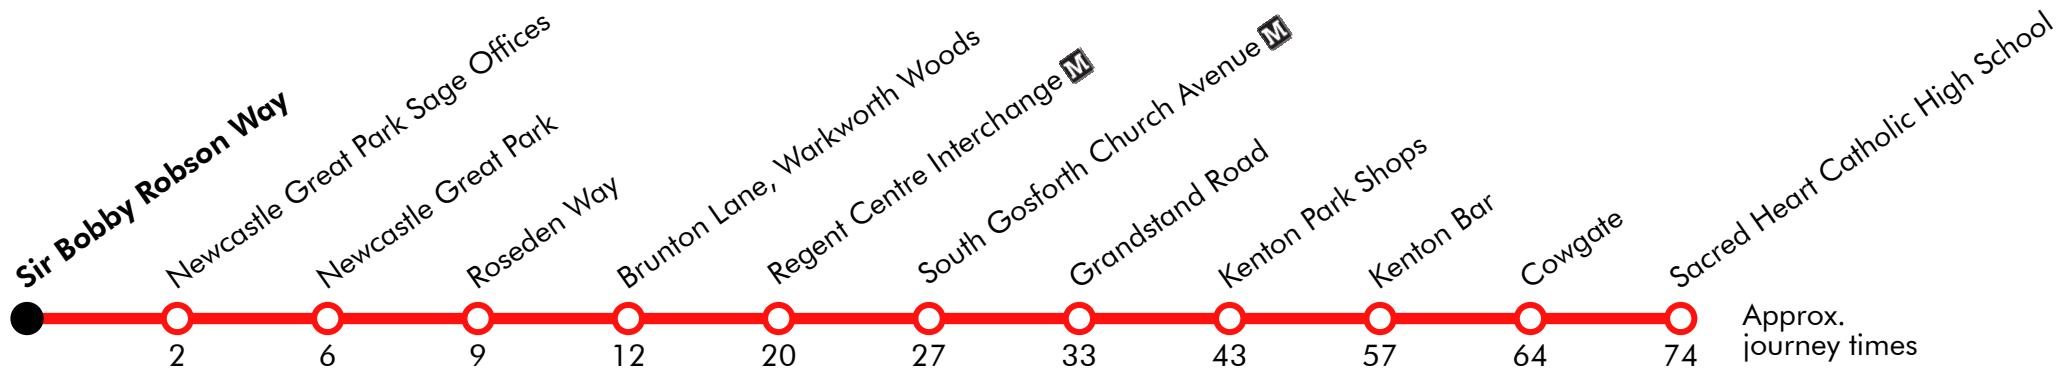

S135 Great Park - Sacred Heart RC High School

J H Coaches

Effective from: 01/09/2025

Monday to Friday

Sir Bobby Robson Way	0716
Newcastle Great Park Sage Offices	0718
Newcastle Great Park	0722
Roseden Way	0725
Brunton Lane, Warkworth Woods	0728
Regent Centre Interchange	0736
South Gosforth Church Avenue	0743
Grandstand Road	0749
Kenton Park Shops	0759
Kenton Bar	0813
Cowgate	0820
Sacred Heart Catholic High School	0830

Via: Sir Bobby Robson Way, Great Park Way, Wagonway Drive, Roseden Way, Brunton Lane, Great North Road, Gosforth High Street, Church Road, Church Avenue, Station Road, Haddricksmill Road, Haddricks Mill Road, Matthew Bank, Jesmond Dene Road, Grandstand Road, Kenton Road, Kenton Lane, Ponteland Road, Fenham Hall Drive, N/a