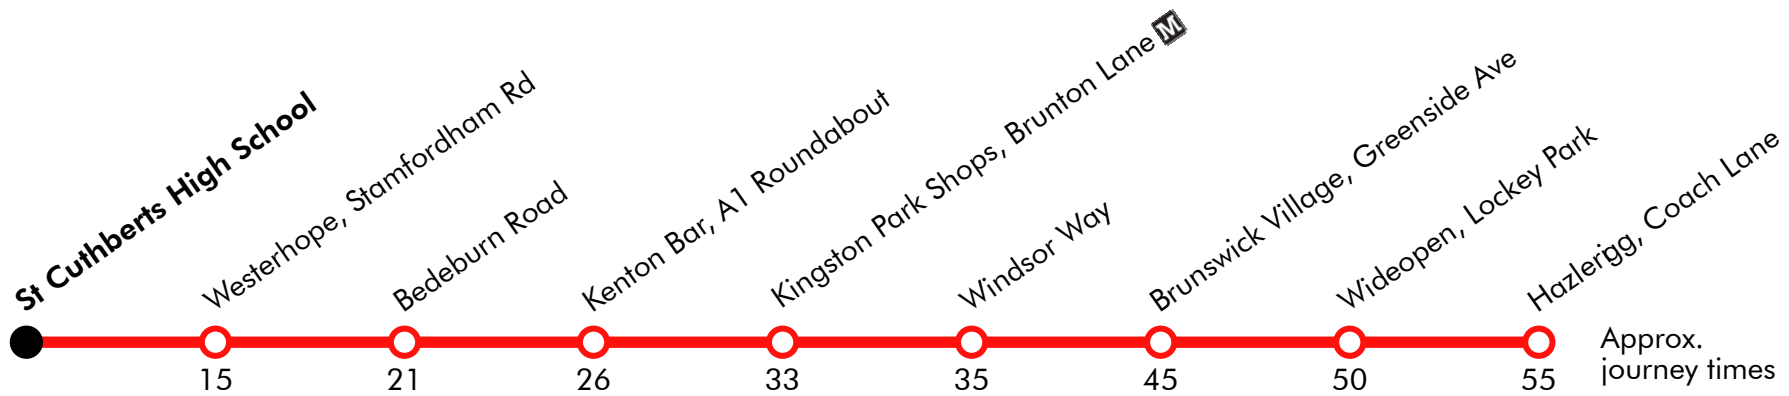

S131

St.Cuthbert High School - Westerhope - Kenton Bar - Brunswick Village - Hazelrigg J H Coaches

Effective from: 01/09/2025

Monday to Friday

St Cuthberts High School	1510
Westerhope, Stamfordham Rd-Beaumont Terr	1525
Bedeburn Road	1531
Kenton Bar, A1 Roundabout	1536
Kingston Park Shops, Brunton Lane	1543
Windsor Way	1545
Brunswick Village, Greenside Ave	1555
Wideopen, Lockey Park	1600
Hazlerigg, Coach Ln-Lola St	1605

Via: Gretna Road, Pease Avenue, Two Ball Lonnen, Netherby Drive, Stamfordham Road, Newbiggin Lane, Bedeburn Road, Trevelyan Drive, Etal Lane, Ponteland Road, Tudor Way, Brunton Lane, Windsor Way, Sandy Lane, Darrell Street, Stalks Road, Great North Road, Coach Lane