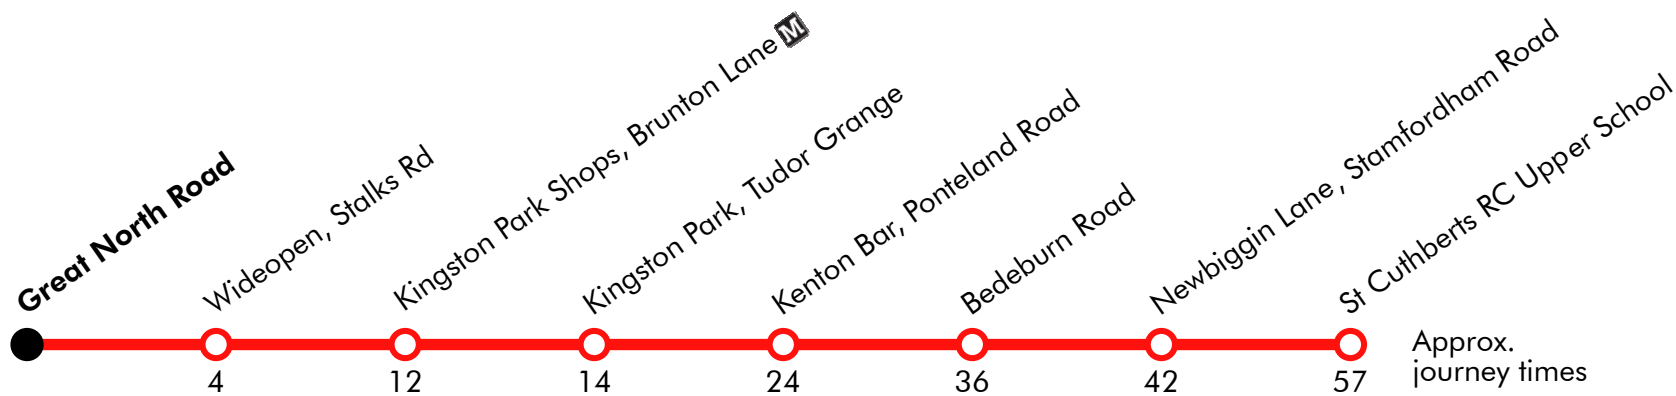

S131

Wideopen - Kingston Park - Westerhope - St Cuthberts High School

J H Coaches

Effective from: 01/09/2025

Monday to Friday

Great North Road	0728
Wideopen, Stalks Rd-Canterbury Way	0732
Kingston Park Shops, Brunton Lane	0740
Kingston Park, Tudor Grange	0742
Kenton Bar, Ponteland Road	0752
Bedeburn Road	0804
Newbiggin Lane, Stamfordham Road	0810
St Cuthberts High School	0825

Via: Great North Road, Stalks Road, Darrell Street, Sandy Lane, Brunton Road, Windsor Way, Brunton Lane, Tudor Way, Ponteland Road, Hazeldene Avenue, Etal Lane, Trevelyan Drive, Bedeburn Road, Newbiggin Lane, Stamfordham Road, Silver Lonnen, West Road, Pease Avenue, Fox And Hounds Lane, Gretna Road